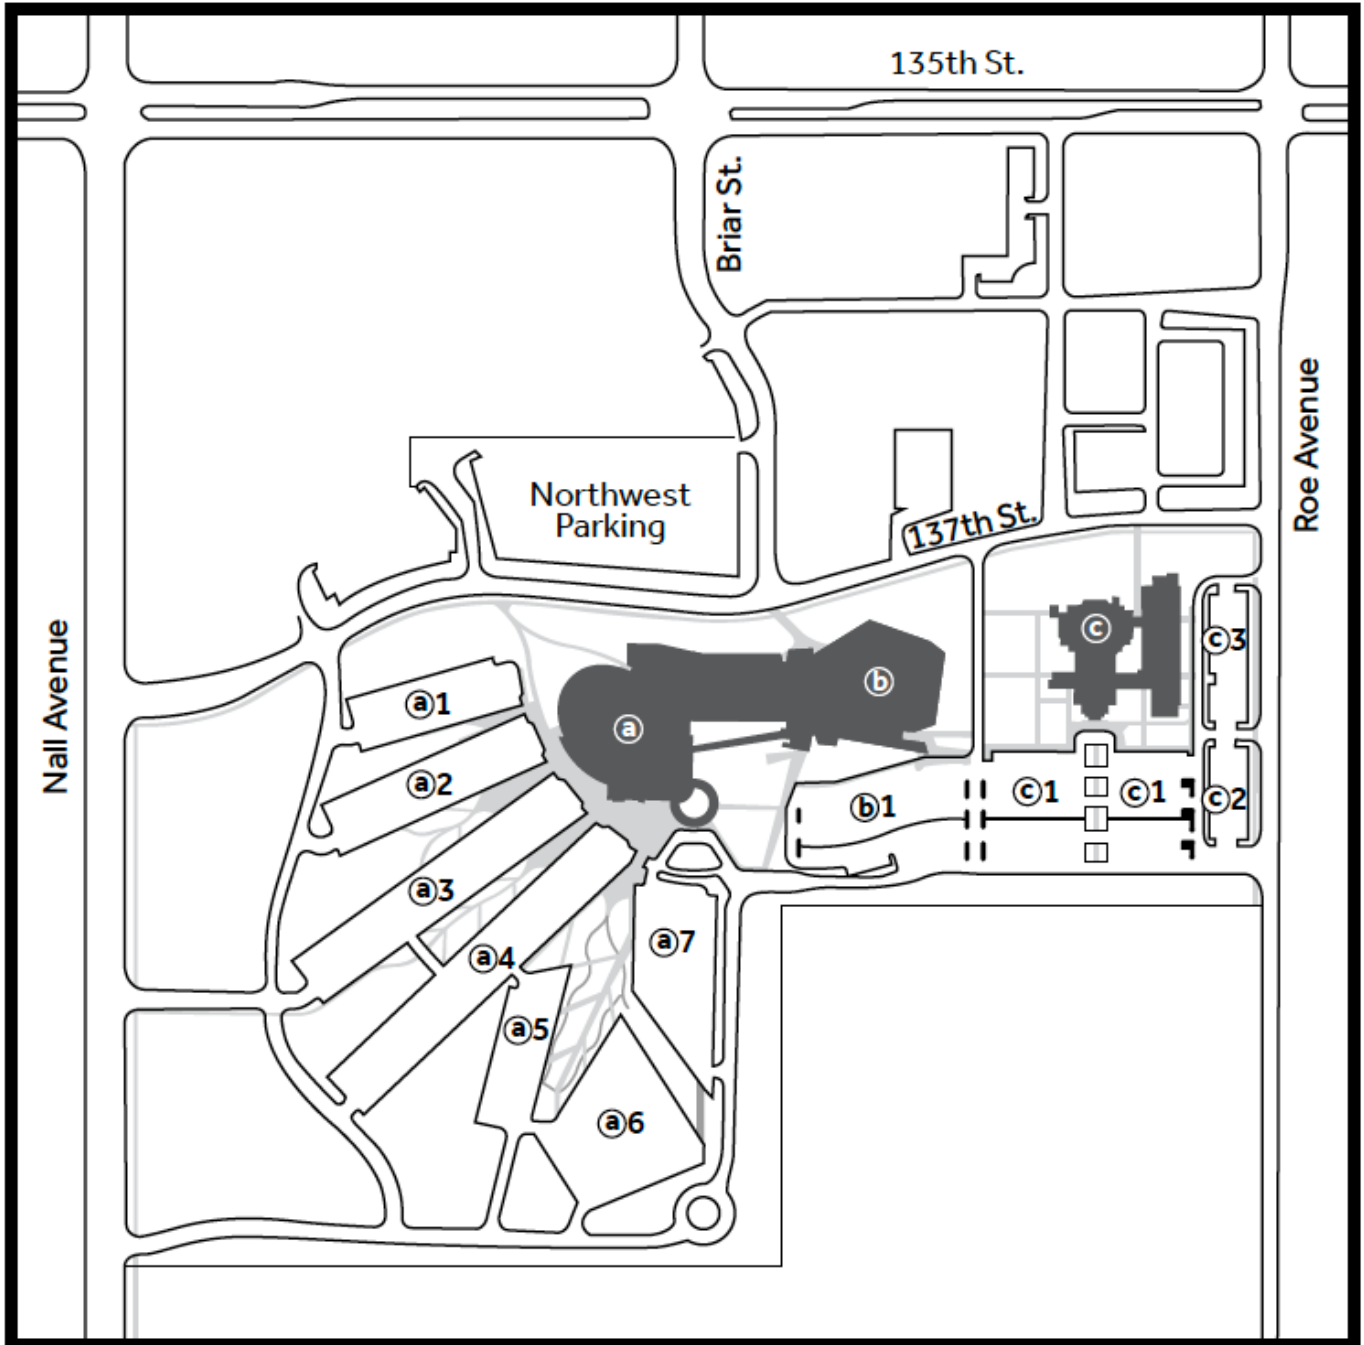

PARKING MAP

Resurrection
A UNITED METHODIST CHURCH

LEAWOOD CAMPUS