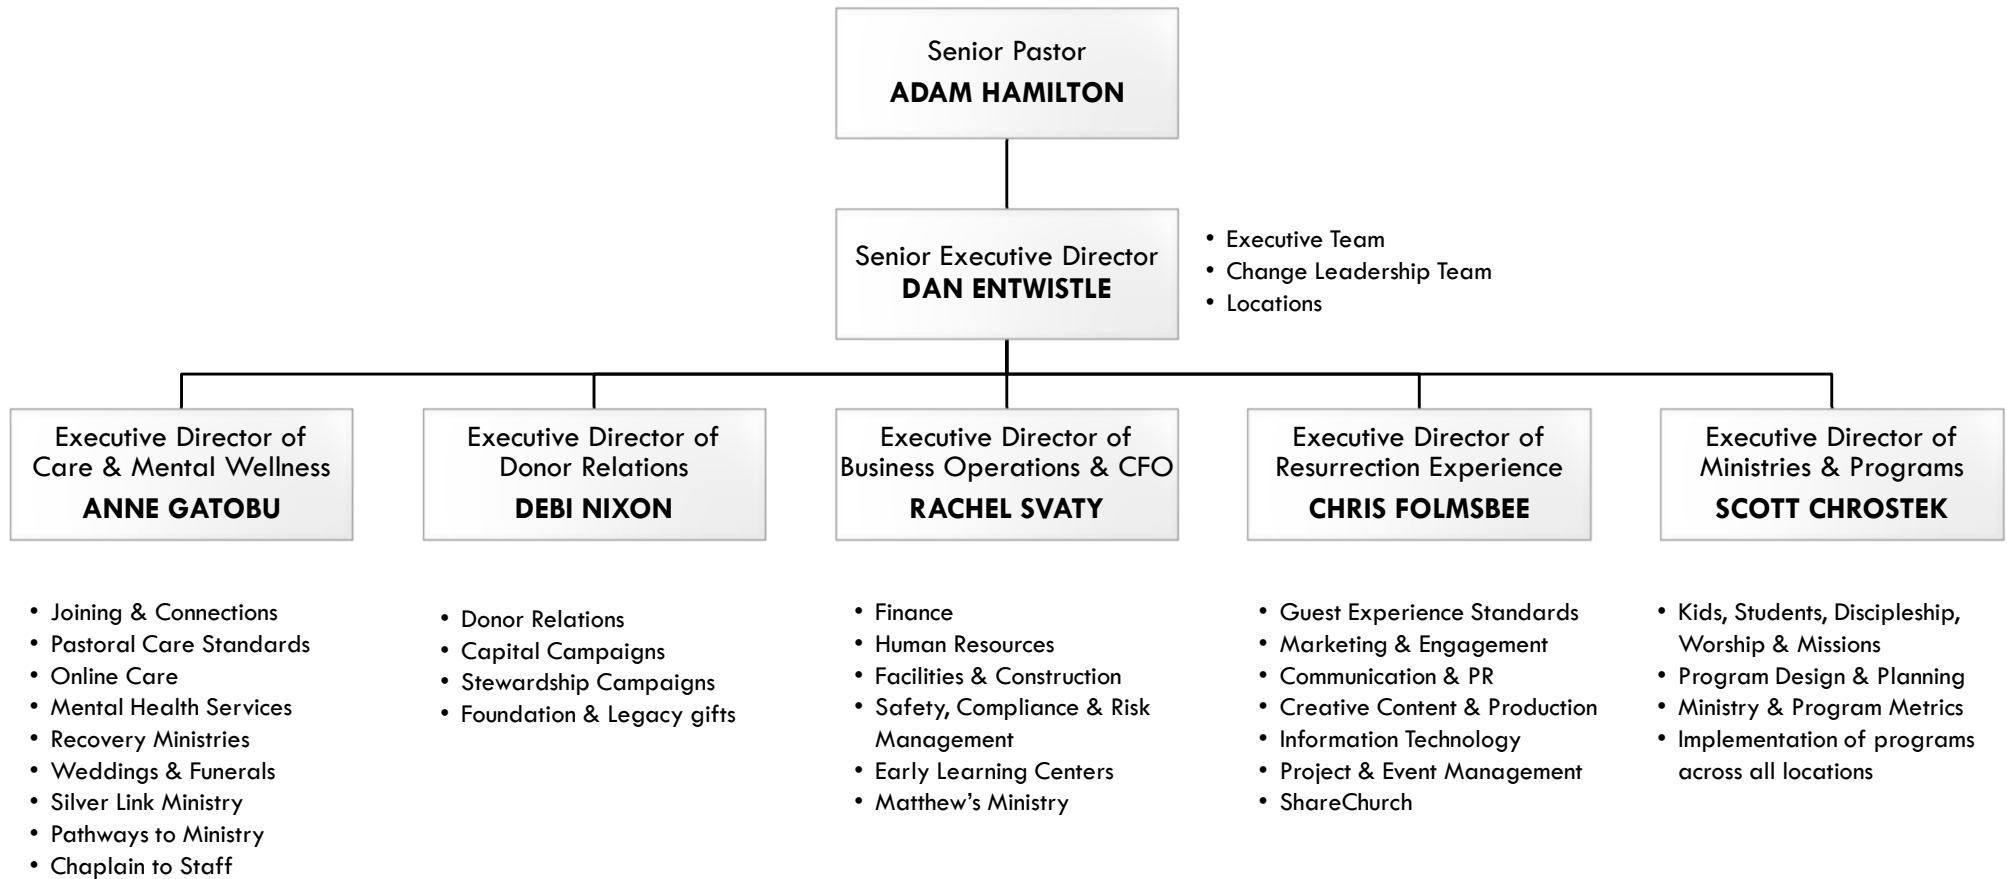

EXECUTIVE LEADERSHIP TEAM