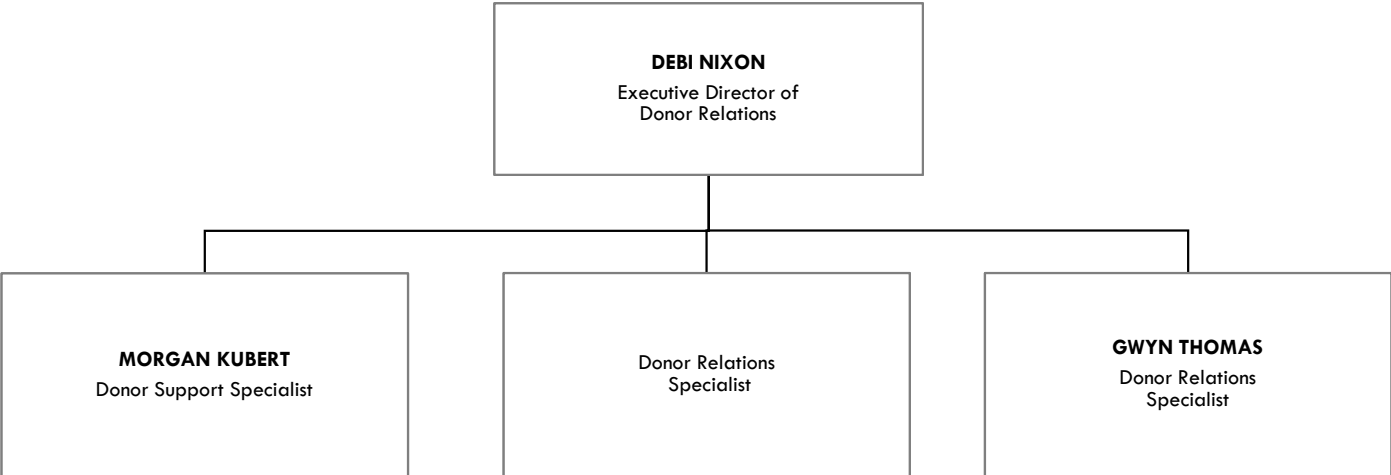

DONOR RELATIONS DIVISION

- Leewood
- West
- Downtown
- Blue Springs
- Overland Park
- Brookside
- Online/Churchwide