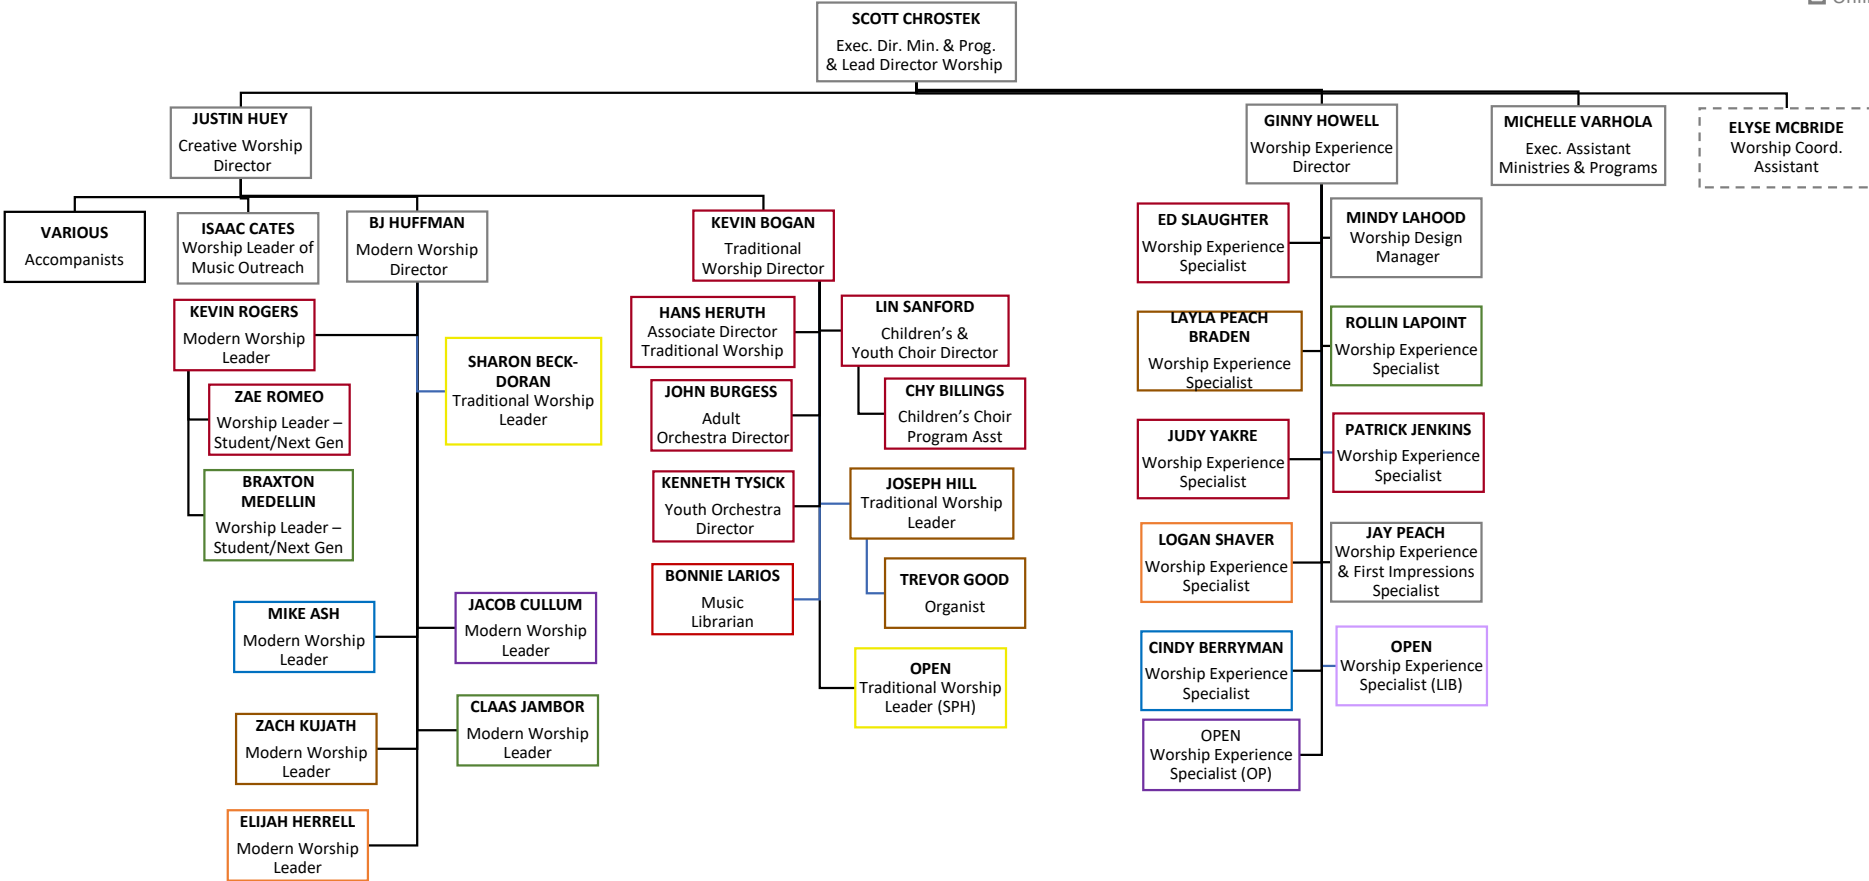

# ORGANIZATIONAL MODEL

CENTERED ON A CLEAR PURPOSE

DESIGNED AROUND THE RESURRECTION EXPERIENCE

BROUGHT TO LIFE BY MINISTRY PROGRAMS

ENCOUNTERED AT A LOCATION, ONLINE AND IN-PERSON

SUPPORTED BY

**CARE CENTRAL**

**BUSINESS OPERATIONS**

**DONOR RELATIONS**

# EXECUTIVE LEADERSHIP TEAM

- Leewood
- West
- Downtown
- Blue Springs
- Overland Park
- Brookside
- Online/Churchwide

# WORSHIP MINISTRIES

- Leewood
- West
- Downtown
- Blue Springs
- Overland Park
- Brookside
- Online/Churchwide