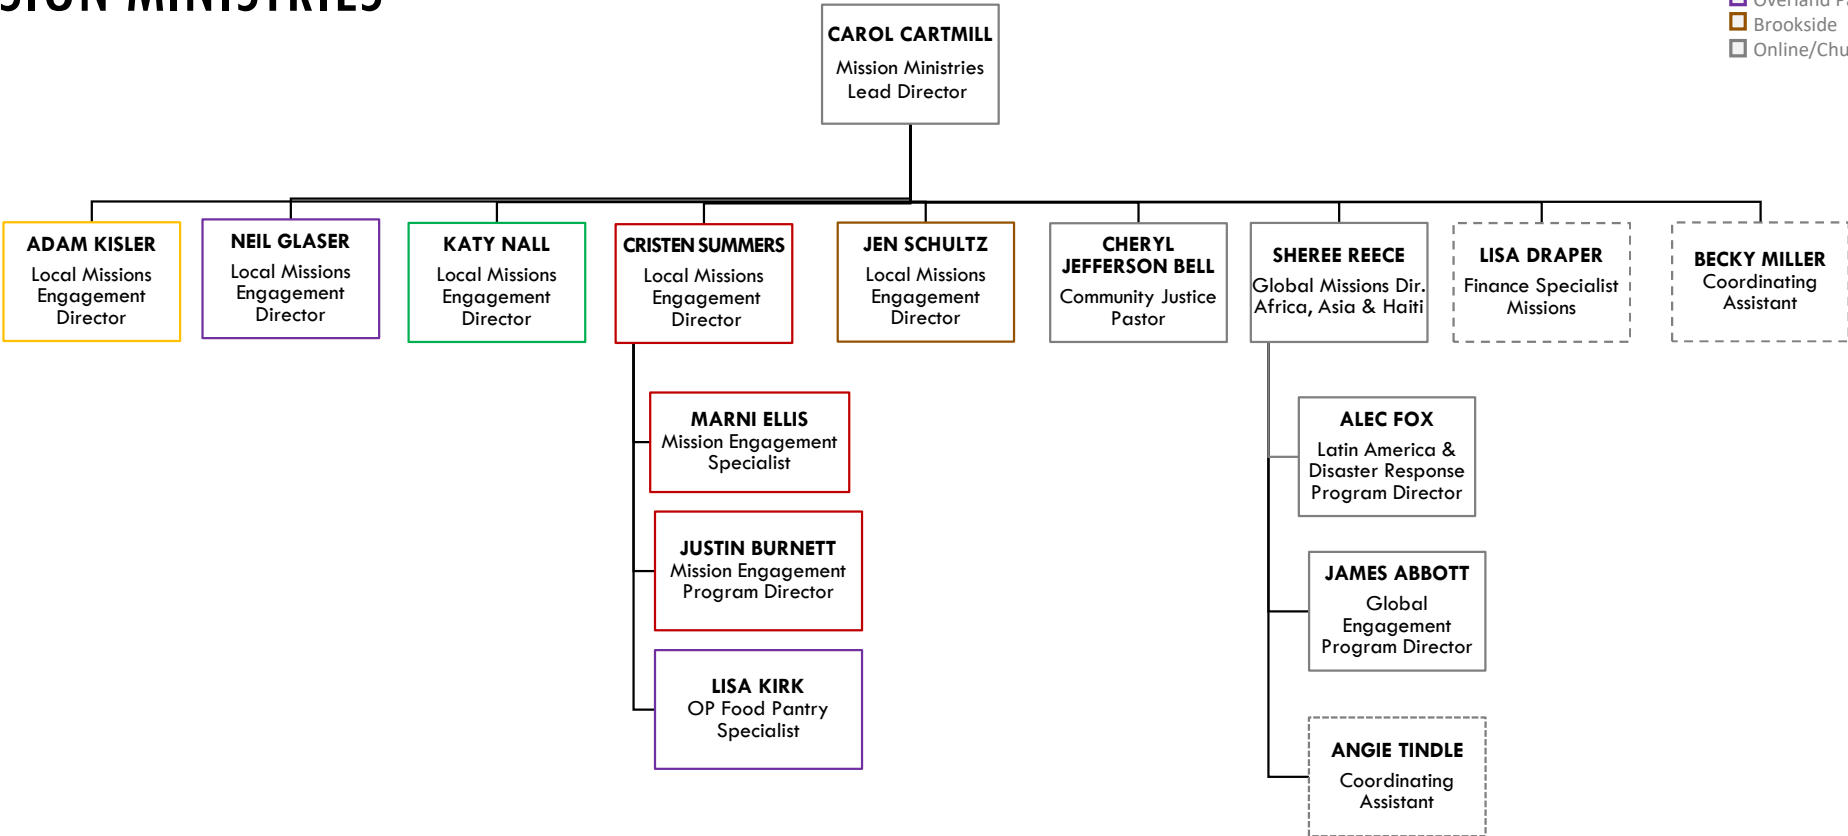

# ADULT DISCIPLESHIP MINISTRIES

- Leewood
- West
- Downtown
- Blue Springs
- Overland Park
- Brookside
- Online/Churchwide

# MISSION MINISTRIES

- Leawood
- West
- Downtown
- Blue Springs
- Overland Park
- Brookside
- Online/Churchwide