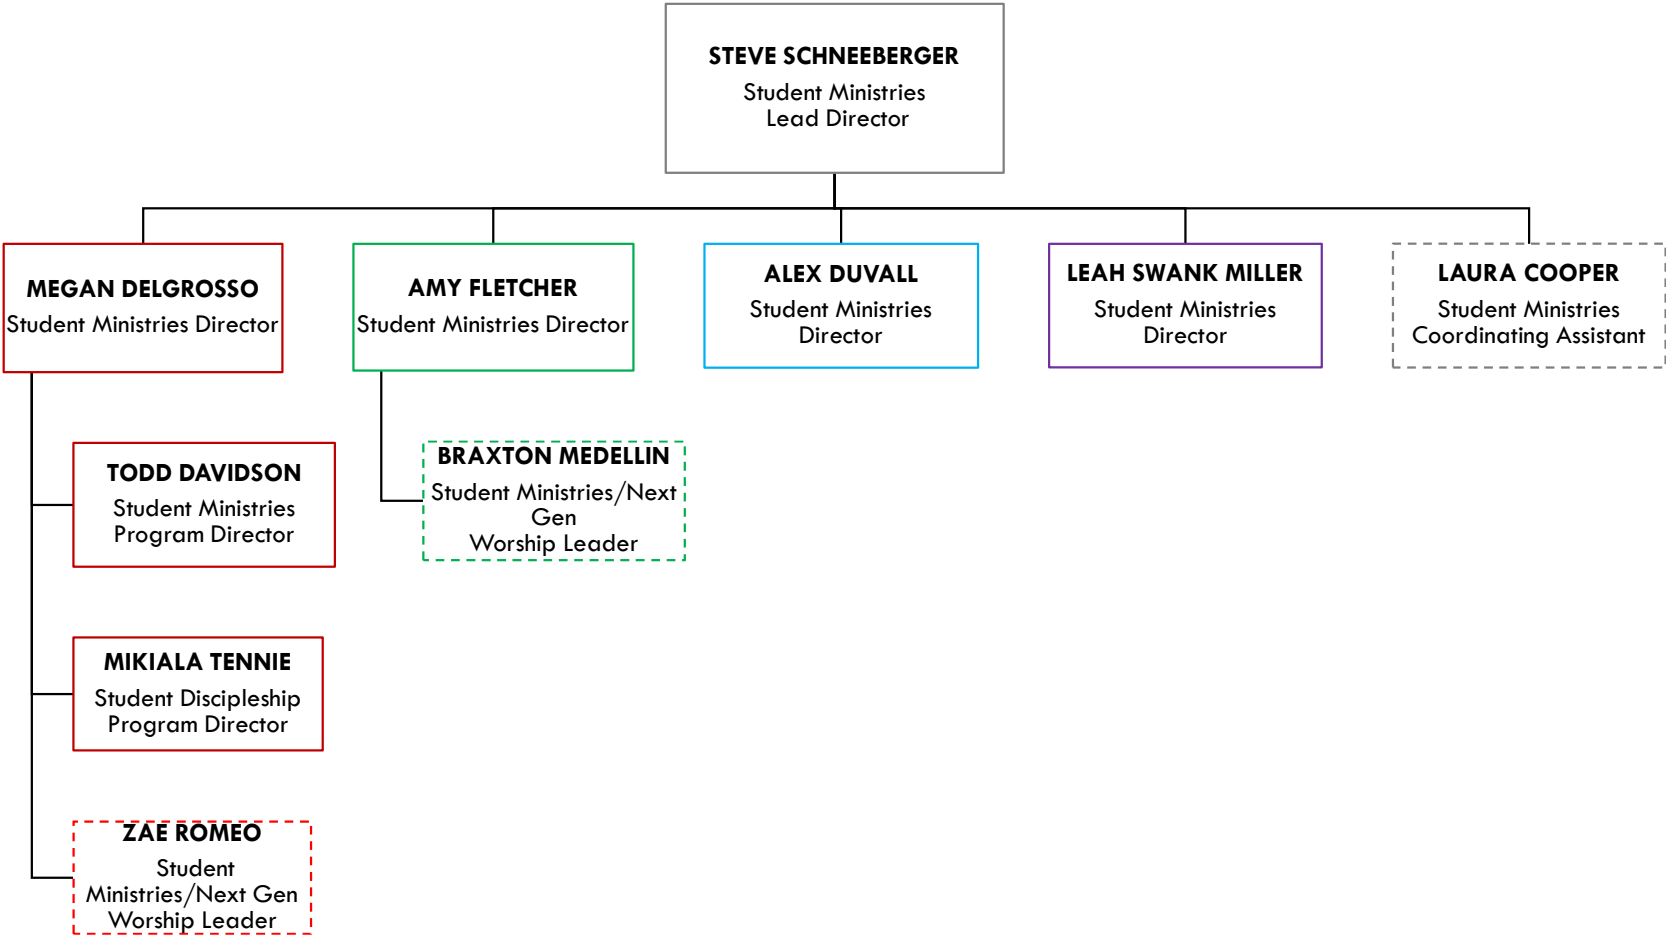

STUDENT MINISTRIES

- Leewood
- West
- Downtown
- Blue Springs
- Overland Park
- Brookside
- Online/Churchwide