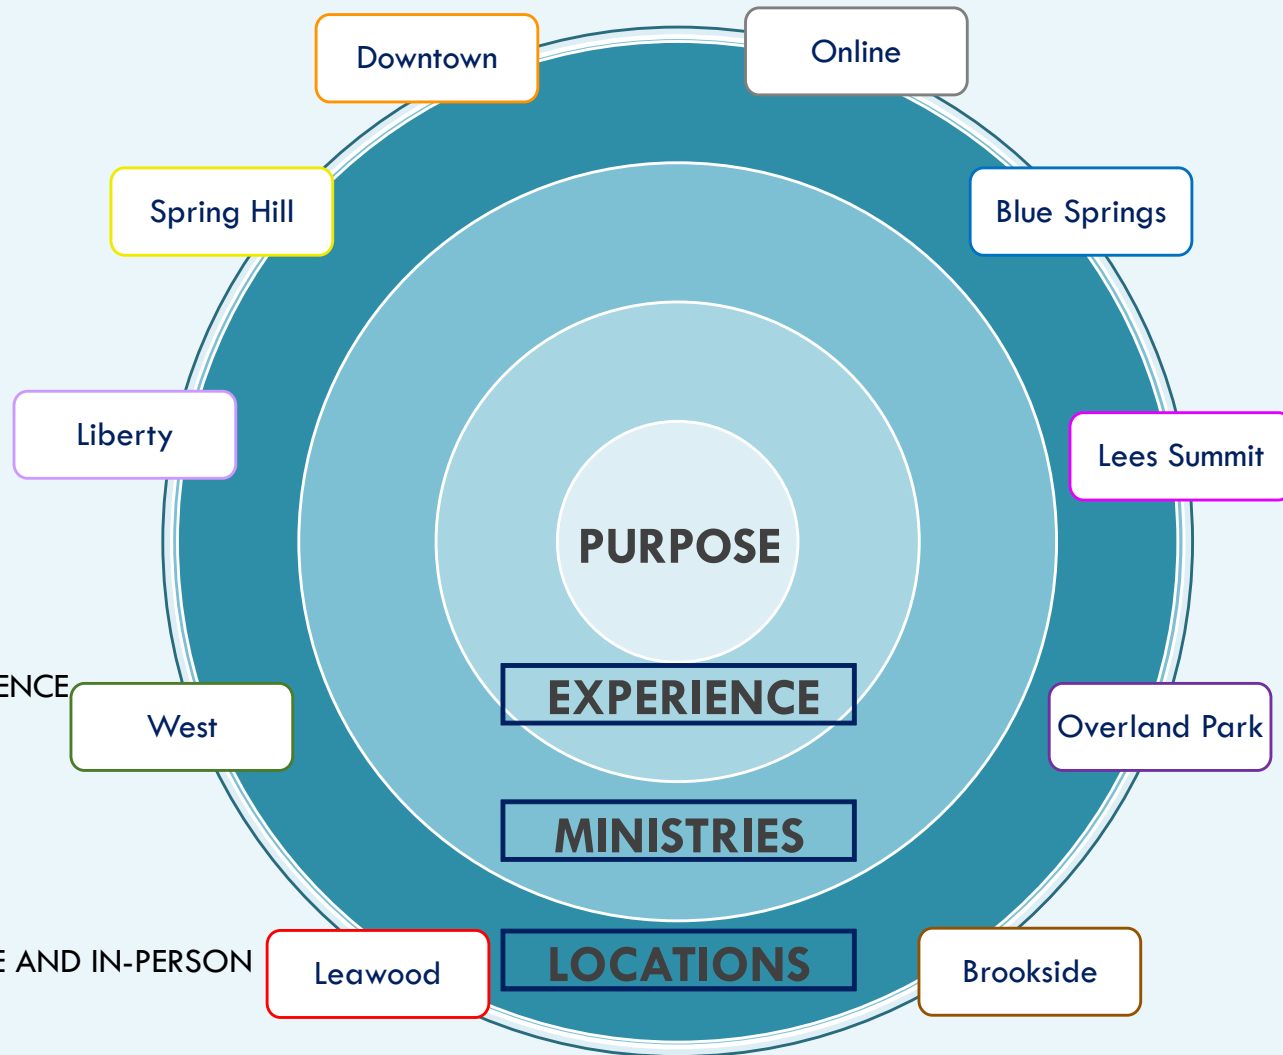

# ORGANIZATIONAL MODEL

CENTERED ON A CLEAR PURPOSE

DESIGNED AROUND THE RESURRECTION EXPERIENCE

BROUGHT TO LIFE BY MINISTRY PROGRAMS

ENCOUNTERED AT A LOCATION, ONLINE AND IN-PERSON

SUPPORTED BY

**CARE CENTRAL**

# ADULT DISCIPLESHIP MINISTRIES

- Leewood
- West
- Downtown
- Blue Springs
- Overland Park
- Brookside
- Online/Churchwide