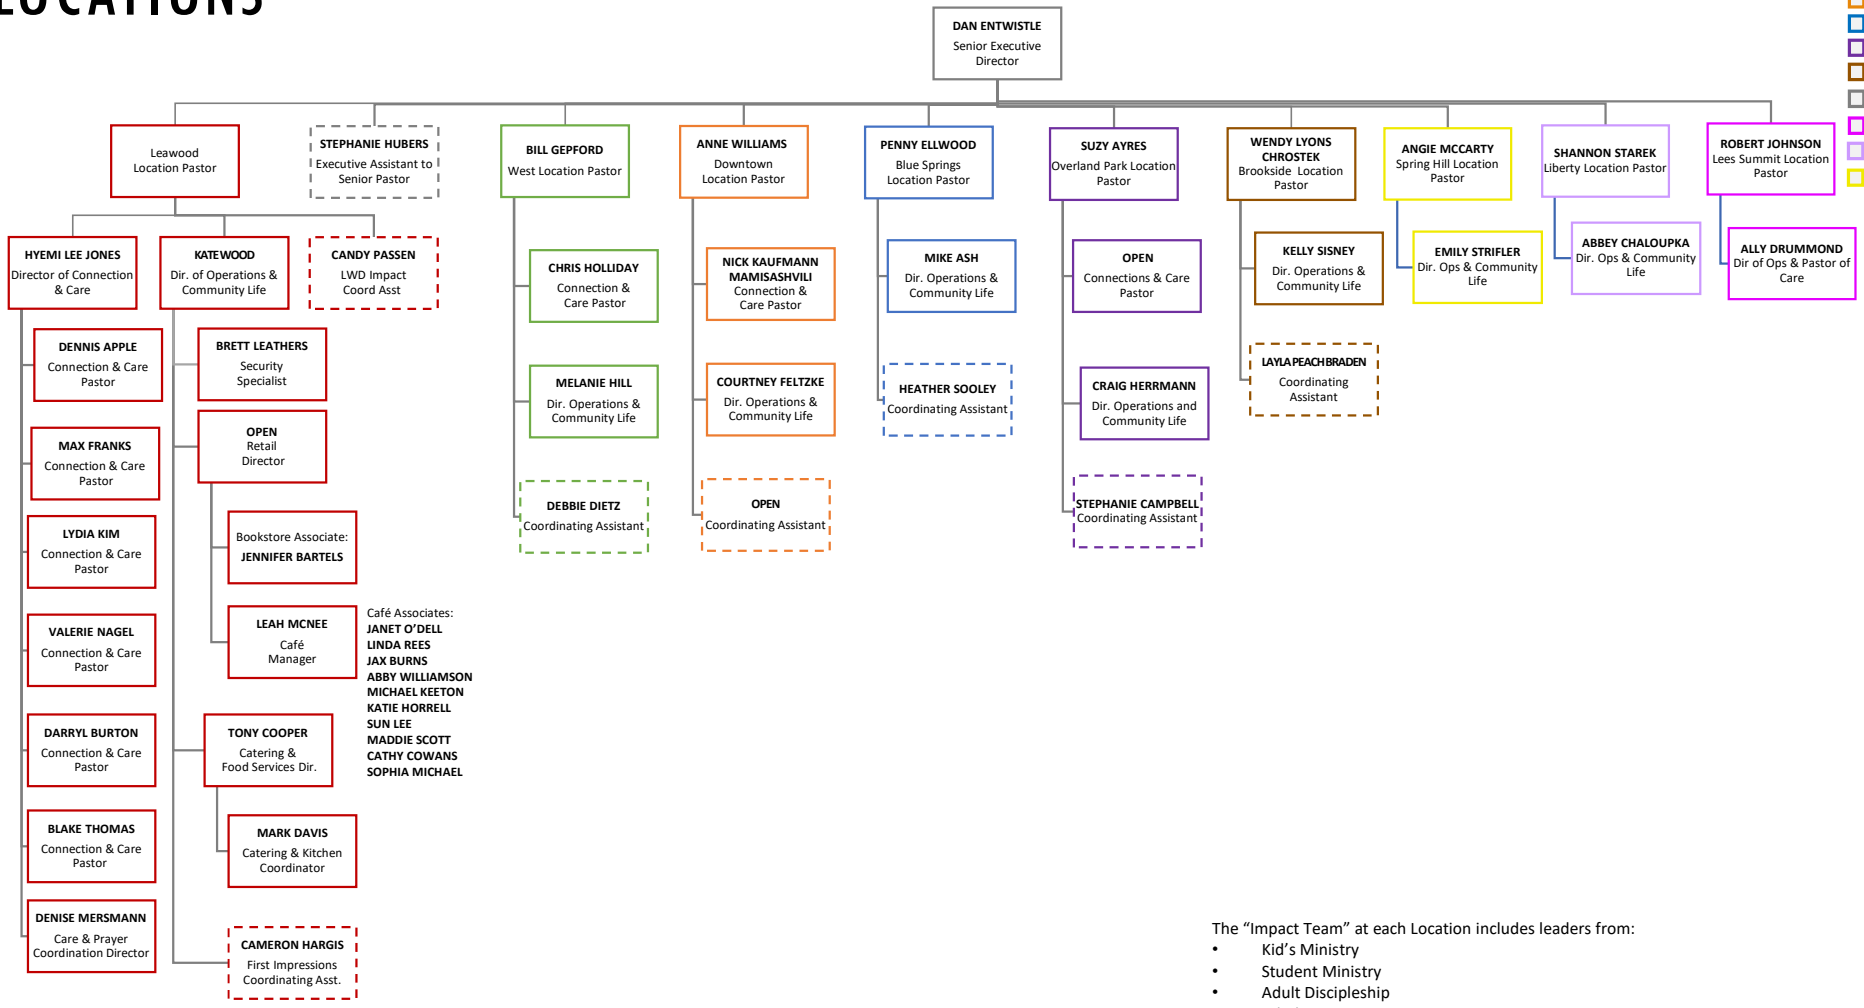

# ADULT DISCIPLESHIP MINISTRIES

- Leewood
- West
- Downtown
- Blue Springs
- Overland Park
- Brookside
- Online/Churchwide

# MISSION MINISTRIES

- Leawood
- West
- Downtown
- Blue Springs
- Overland Park
- Brookside
- Online/Churchwide

# CARE AND MENTAL WELLNESS

- Leawood
- West
- Downtown
- Blue Springs
- Overland Park
- Brookside
- Online/Churchwide

# LOCATIONS

- Leewood
- West
- Downtown
- Blue Springs
- Overland Park
- Brookside
- Online/Churchwide
- Lees Summit
- Liberty
- Spring Hill

The "Impact Team" at each Location includes leaders from:

- Kid's Ministry
- Student Ministry
- Adult Discipleship
- Missions
- Worship Leaders
- Technical Production
- Facilities