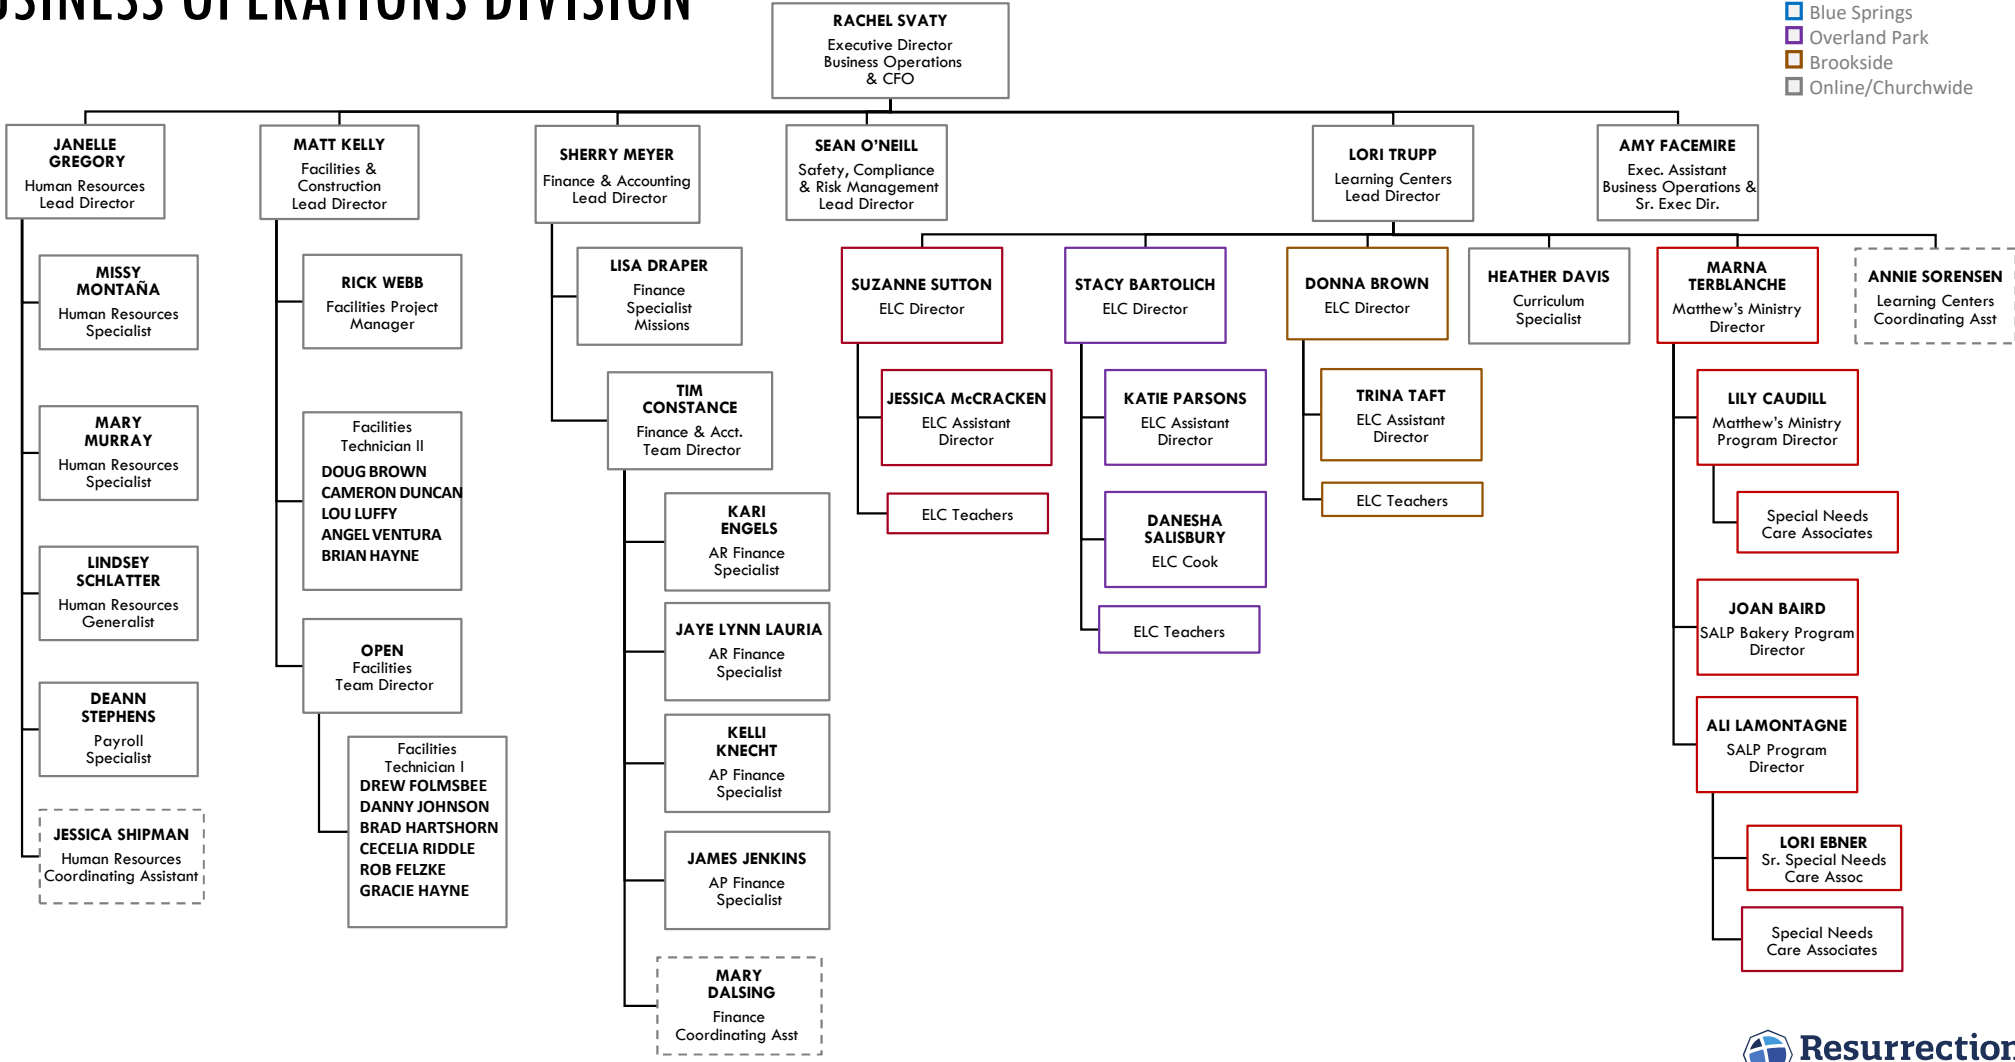

- Leawood
- West
- Downtown
- Blue Springs
- Overland Park
- Brookside
- Online/Churchwide

BUSINESS OPERATIONS DIVISION