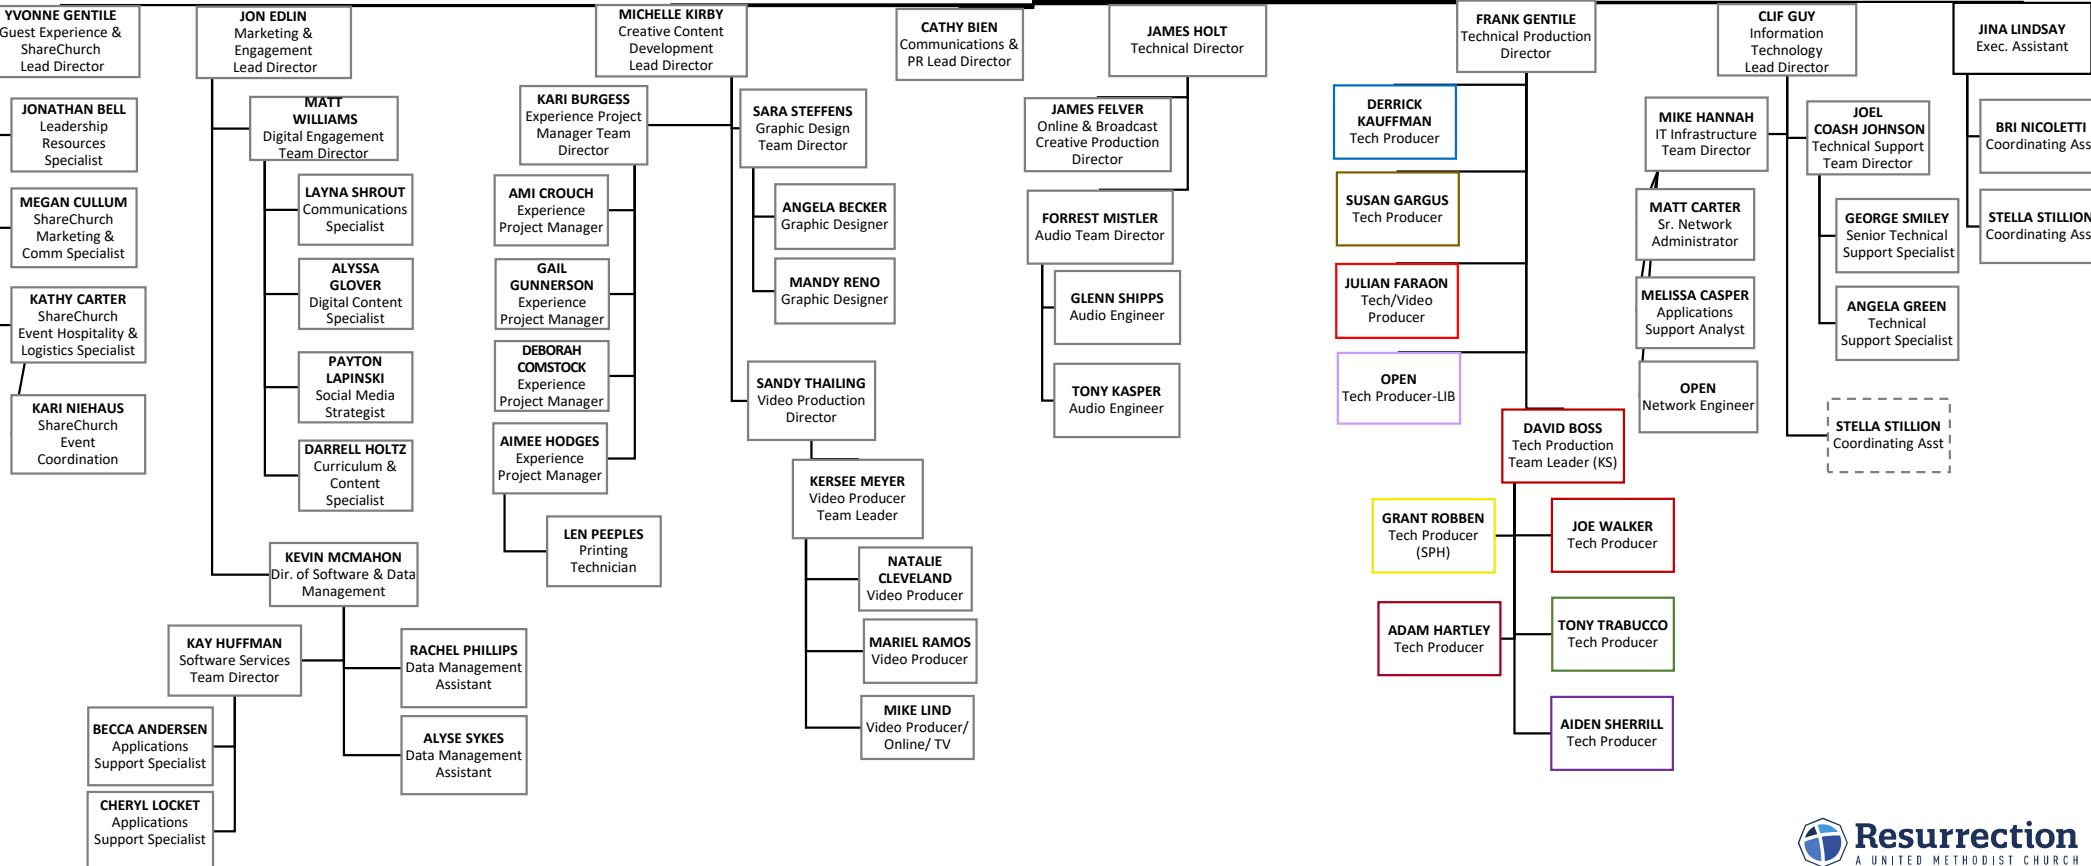

# ORGANIZATIONAL MODEL

CENTERED ON A CLEAR PURPOSE

DESIGNED AROUND THE RESURRECTION EXPERIENCE

BROUGHT TO LIFE BY MINISTRY PROGRAMS

ENCOUNTERED AT A LOCATION, ONLINE AND IN-PERSON

SUPPORTED BY

**CARE CENTRAL**

**BUSINESS OPERATIONS**

**DONOR RELATIONS**

# EXECUTIVE LEADERSHIP TEAM

- Leewood
- West
- Downtown
- Blue Springs
- Overland Park
- Brookside
- Online/Churchwide

# WORSHIP MINISTRIES

- Leewood
- West
- Downtown
- Blue Springs
- Overland Park
- Brookside
- Online/Churchwide