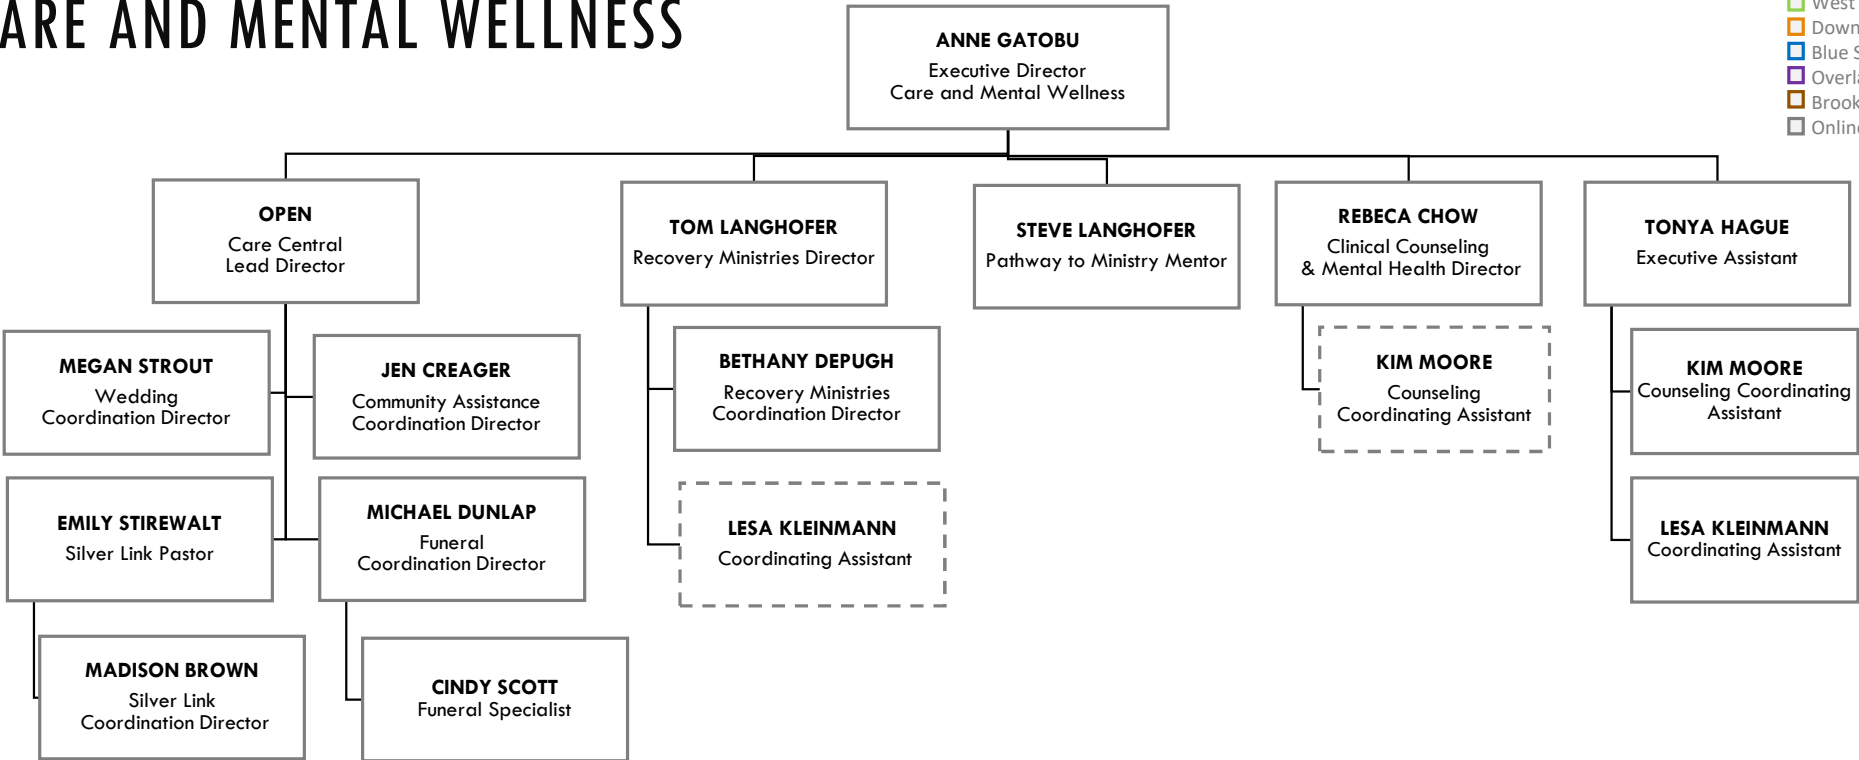

CARE AND MENTAL WELLNESS

- Leawood
- West
- Downtown
- Blue Springs
- Overland Park
- Brookside
- Online/Churchwide