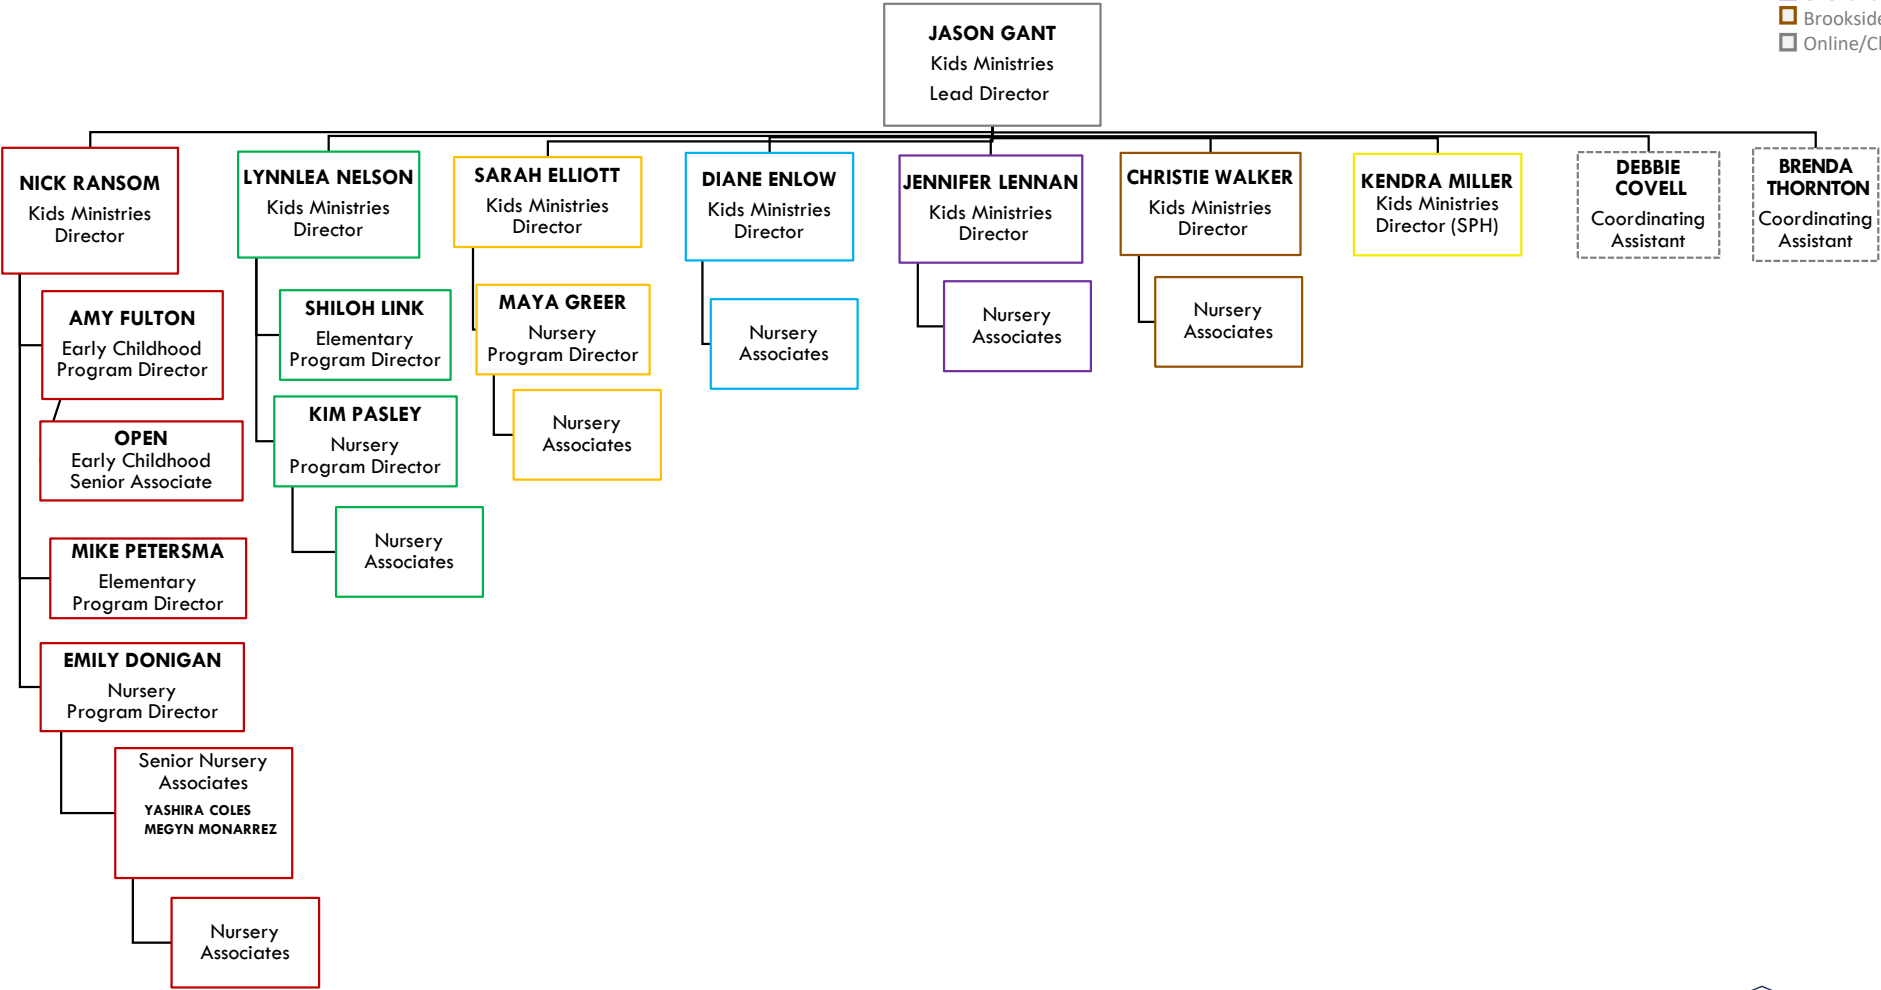

# WORSHIP MINISTRIES

- Leewood
- West
- Downtown
- Blue Springs
- Overland Park
- Brookside
- Online/Churchwide

# ONLINE MINISTRIES

- Leewood
- West
- Downtown
- Blue Springs
- Overland Park
- Brookside
- Online/Churchwide

**SCOTT CHROSTEK**  
Executive Director  
Ministries and Programs

**ASHLEY MORGAN KIRK**  
Online Community Pastor

# KID'S MINISTRIES

- Leewood
- West
- Downtown
- Blue Springs
- Overland Park
- Brookside
- Online/Churchwide

# ADULT DISCIPLESHIP MINISTRIES

- Leewood
- West
- Downtown
- Blue Springs
- Overland Park
- Brookside
- Online/Churchwide