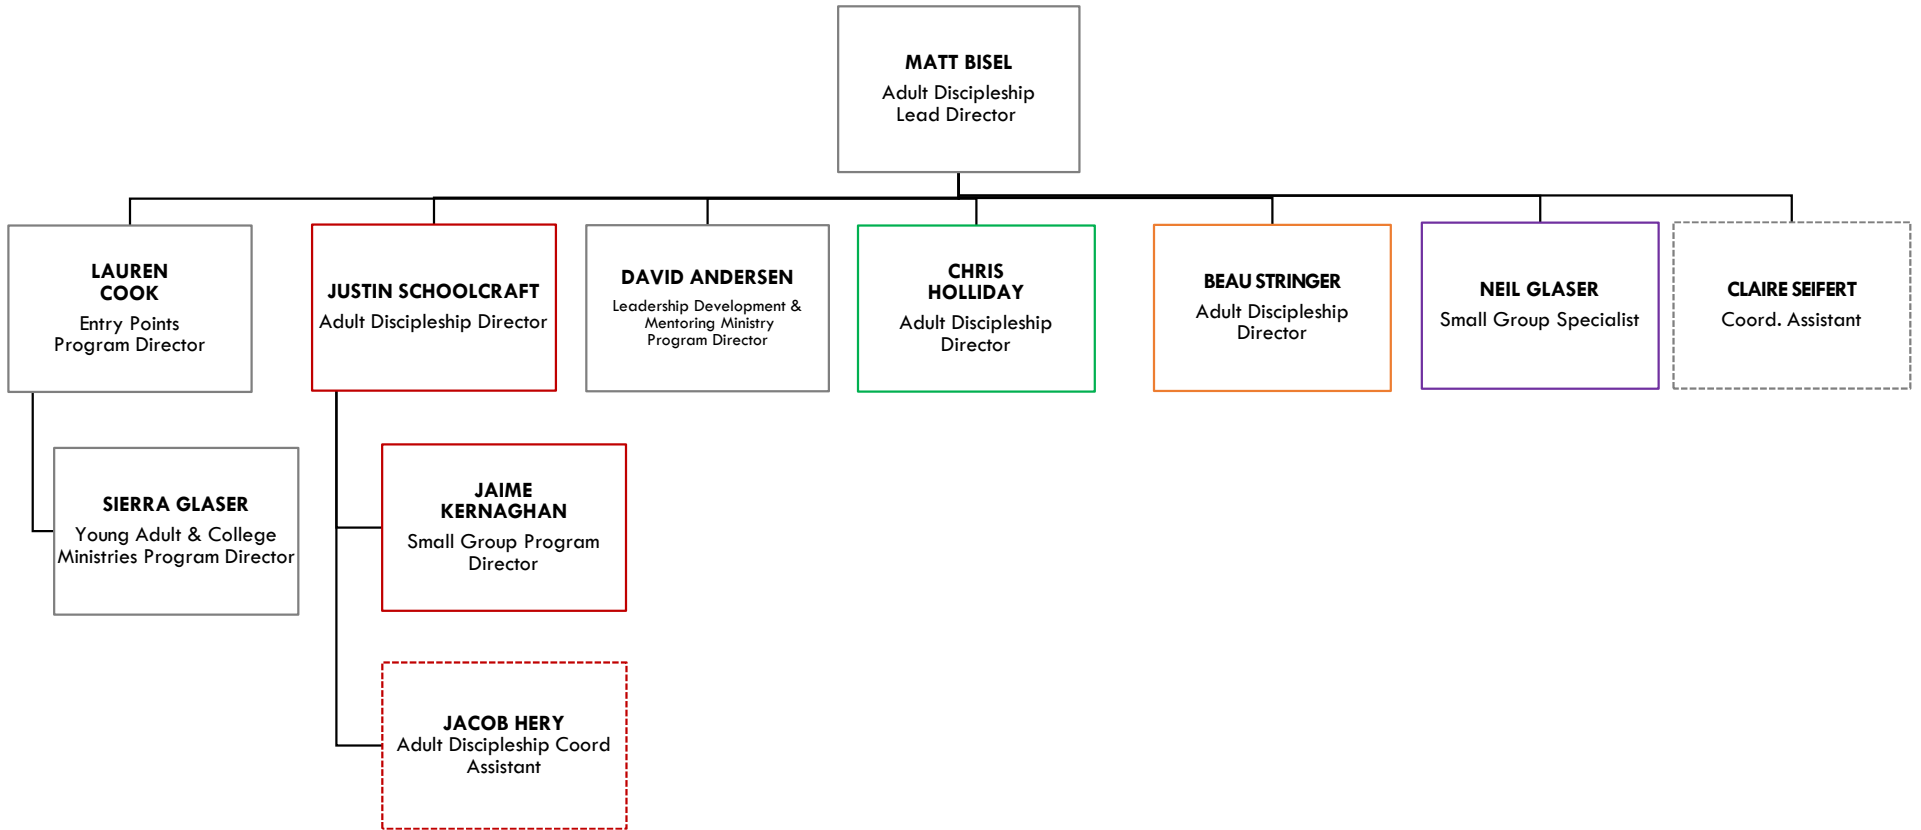

ADULT DISCIPLESHIP MINISTRIES

- Leewood
- West
- Downtown
- Blue Springs
- Overland Park
- Brookside
- Online/Churchwide