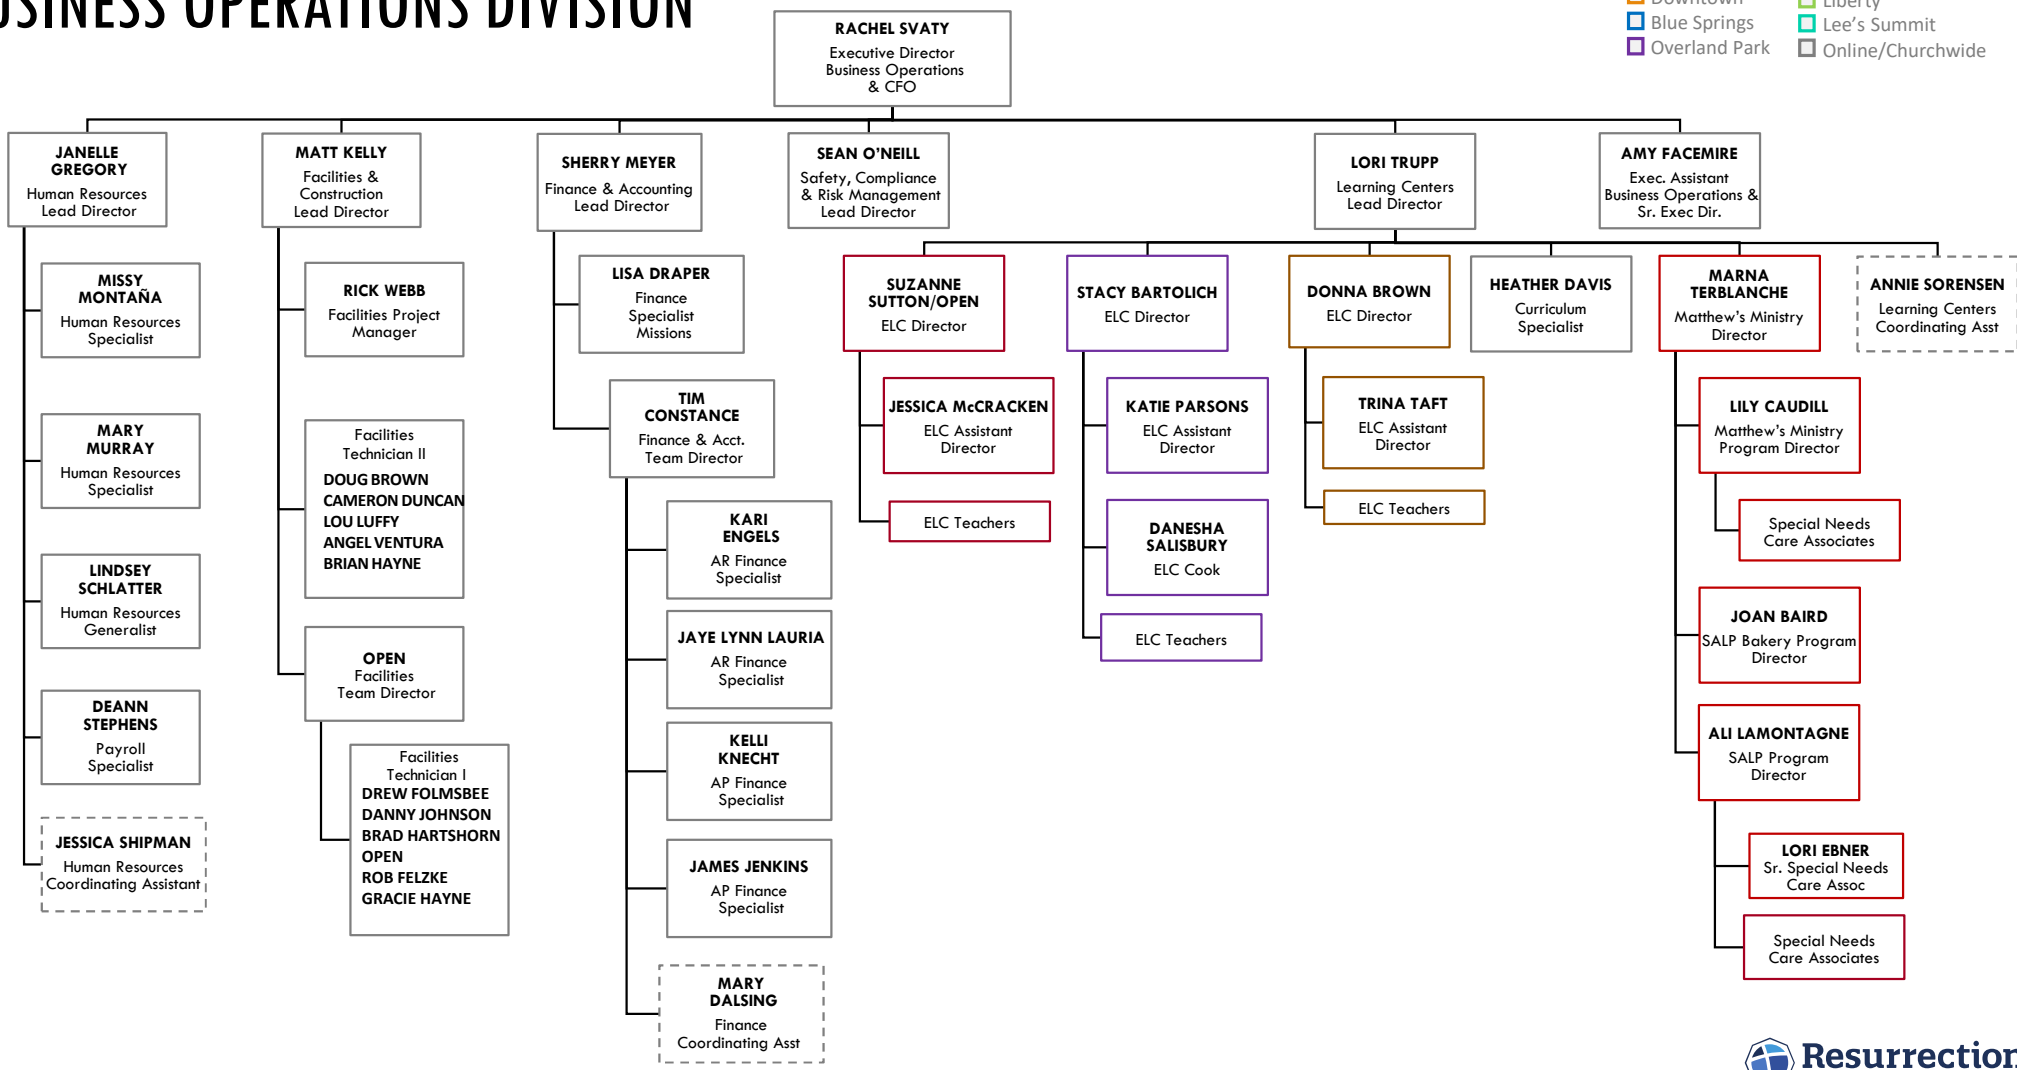

STUDENT MINISTRIES

- Leewood
- West
- Downtown
- Blue Springs
- Overland Park
- Brookside
- Spring Hill
- Liberty
- Lee's Summit
- Online/Churchwide

ADULT DISCIPLESHIP MINISTRIES

- Leawood
- West
- Downtown
- Blue Springs
- Overland Park
- Brookside
- Spring Hill
- Liberty
- Lee's Summit
- Online/Churchwide

MISSION MINISTRIES

- Leewood
- West
- Downtown
- Blue Springs
- Overland Park
- Brookside
- Spring Hill
- Liberty
- Lee's Summit
- Online/Churchwide

CARE AND MENTAL WELLNESS

- Leewood
- West
- Downtown
- Blue Springs
- Overland Park
- Brookside
- Spring Hill
- Liberty
- Lee's Summit
- Online/Churchwide

LOCATIONS

- Leewood
- West
- Downtown
- Blue Springs
- Overland Park
- Brookside
- Spring Hill
- Liberty
- Lee's Summit
- Online/Churchwide

- The "Impact Team" at each Location includes leaders from:
- Kid's Ministry
 - Student Ministry
 - Adult Discipleship
 - Missions
 - Worship Leaders
 - Technical Production
 - Facilities

BUSINESS OPERATIONS DIVISION

- Leewood
- West
- Downtown
- Blue Springs
- Overland Park
- Brookside
- Spring Hill
- Liberty
- Lee's Summit
- Online/Churchwide

DONOR RELATIONS DIVISION

- Leewood
- West
- Downtown
- Blue Springs
- Overland Park
- Brookside
- Spring Hill
- Liberty
- Lee's Summit
- Online/Churchwide