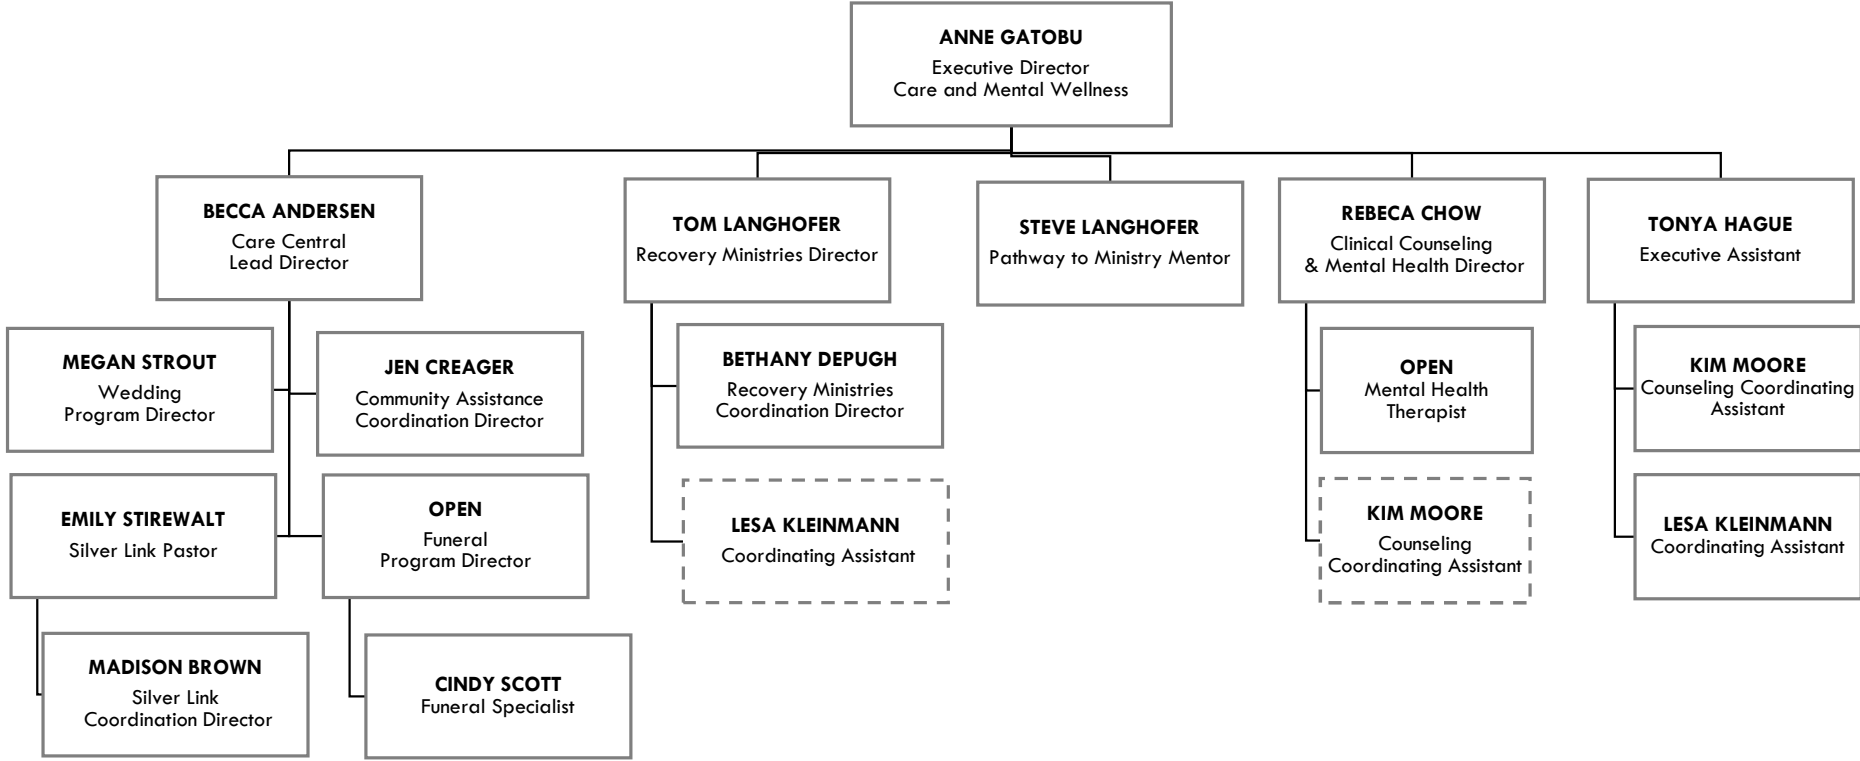

SCOTT CHROSTEK
Executive Director
Ministries and Programs

ASHLEY MORGAN KIRK
Online Community Pastor

KID'S MINISTRIES

- Leewood
- West
- Downtown
- Blue Springs
- Overland Park
- Brookside
- Spring Hill
- Liberty
- Lee's Summit
- Online/Churchwide

STUDENT MINISTRIES

- Leewood
- West
- Downtown
- Blue Springs
- Overland Park
- Brookside
- Spring Hill
- Liberty
- Lee's Summit
- Online/Churchwide

ADULT DISCIPLESHIP MINISTRIES

- Leawood
- West
- Downtown
- Blue Springs
- Overland Park
- Brookside
- Spring Hill
- Liberty
- Lee's Summit
- Online/Churchwide

MISSION MINISTRIES

- Leewood
- West
- Downtown
- Blue Springs
- Overland Park
- Brookside
- Spring Hill
- Liberty
- Lee's Summit
- Online/Churchwide

CARE AND MENTAL WELLNESS

- Leewood
- West
- Downtown
- Blue Springs
- Overland Park
- Brookside
- Spring Hill
- Liberty
- Lee's Summit
- Online/Churchwide

LOCATIONS

- Leewood
- West
- Downtown
- Blue Springs
- Overland Park
- Brookside
- Spring Hill
- Liberty
- Lee's Summit
- Online/Churchwide

- The "Impact Team" at each Location includes leaders from:
- Kid's Ministry
 - Student Ministry
 - Adult Discipleship
 - Missions
 - Worship Leaders
 - Technical Production
 - Facilities