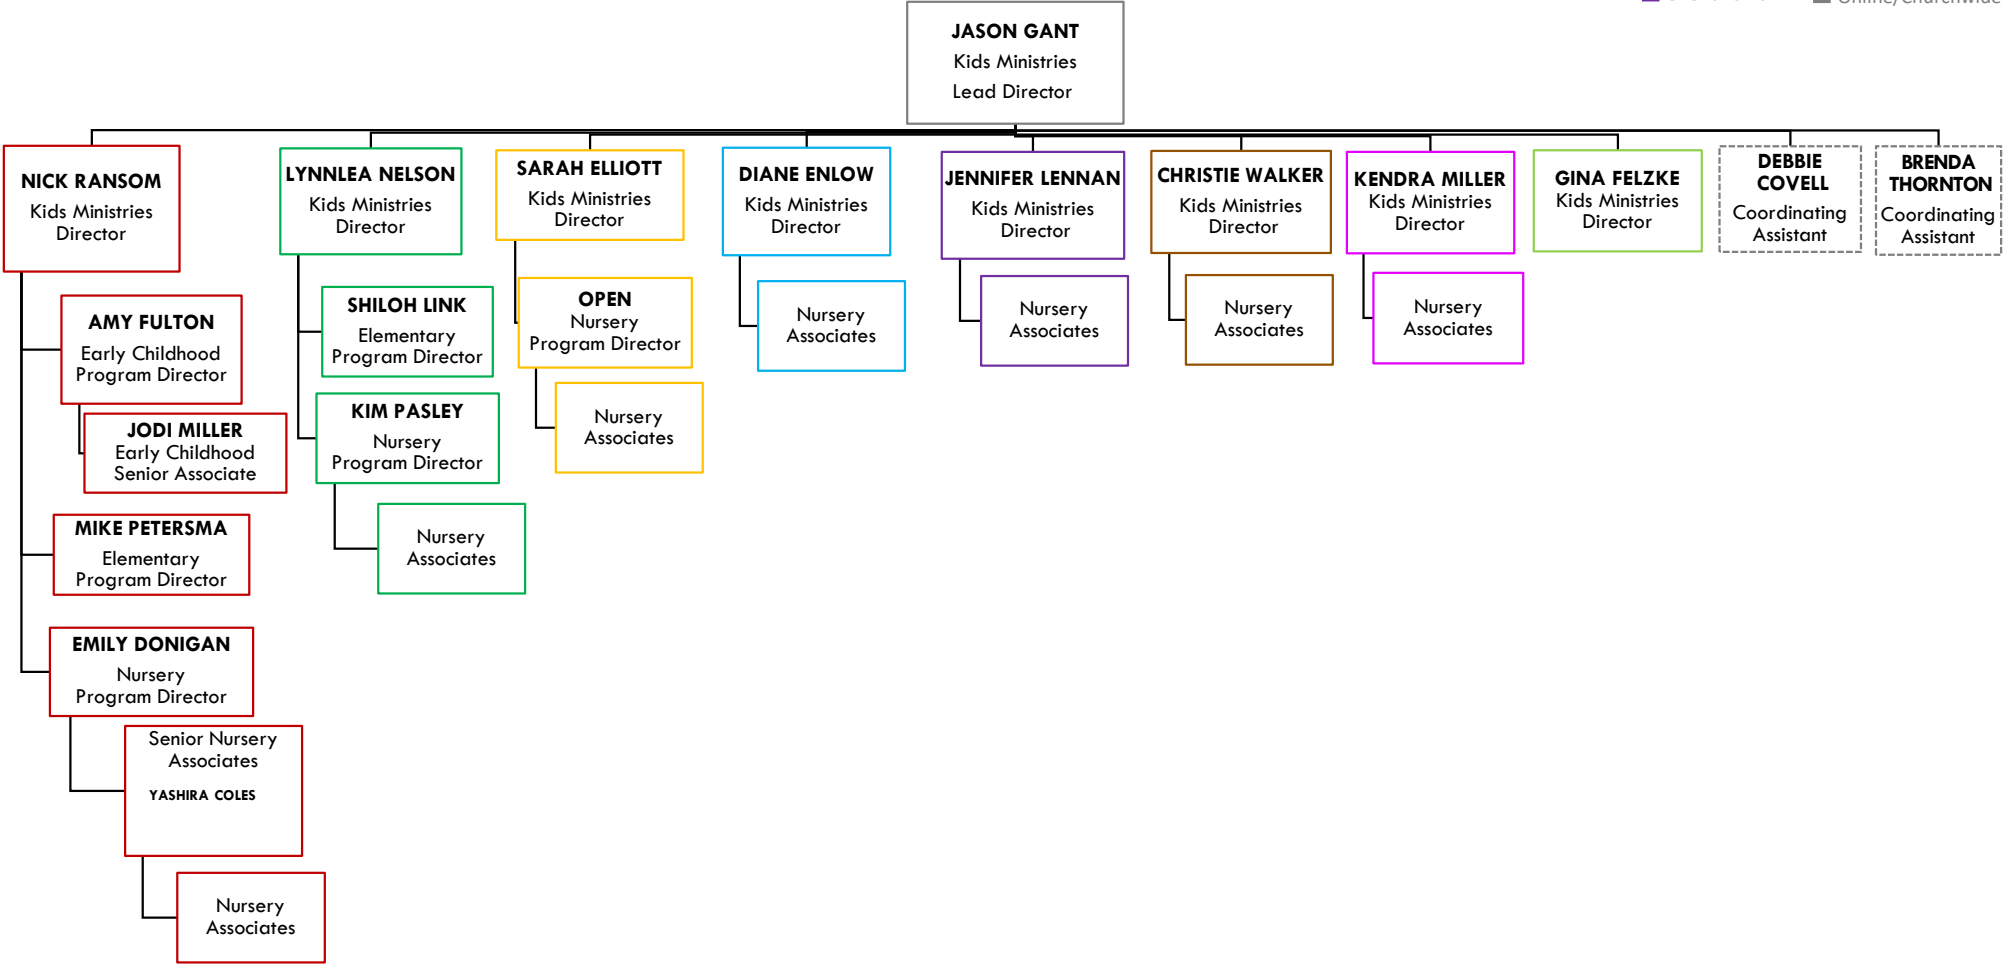

BUSINESS OPERATIONS

DONOR RELATIONS

EXECUTIVE LEADERSHIP TEAM

- Leewood
- West
- Downtown
- Blue Springs
- Overland Park
- Brookside
- Spring Hill
- Liberty
- Lee's Summit
- Online/Churchwide

RESURRECTION EXPERIENCE DIVISION

WORSHIP MINISTRIES

- Leewood
- West
- Downtown
- Blue Springs
- Overland Park
- Brookside
- Spring Hill
- Liberty
- Lee's Summit
- Online/Churchwide

ONLINE MINISTRIES

- Leewood
- West
- Downtown
- Blue Springs
- Overland Park
- Brookside
- Spring Hill
- Liberty
- Lee's Summit
- Online/Churchwide

STUDENT MINISTRIES

- Leewood
- West
- Downtown
- Blue Springs
- Overland Park
- Brookside
- Spring Hill
- Liberty
- Lee's Summit
- Online/Churchwide

ADULT DISCIPLESHIP MINISTRIES

- Leawood
- West
- Downtown
- Blue Springs
- Overland Park
- Brookside
- Spring Hill
- Liberty
- Lee's Summit
- Online/Churchwide

LOCATIONS

- Leewood
- West
- Downtown
- Blue Springs
- Overland Park
- Brookside
- Spring Hill
- Liberty
- Lee's Summit
- Online/Churchwide

- The "Impact Team" at each Location includes leaders from:
- Kid's Ministry
 - Student Ministry
 - Adult Discipleship
 - Missions
 - Worship Leaders
 - Technical Production
 - Facilities