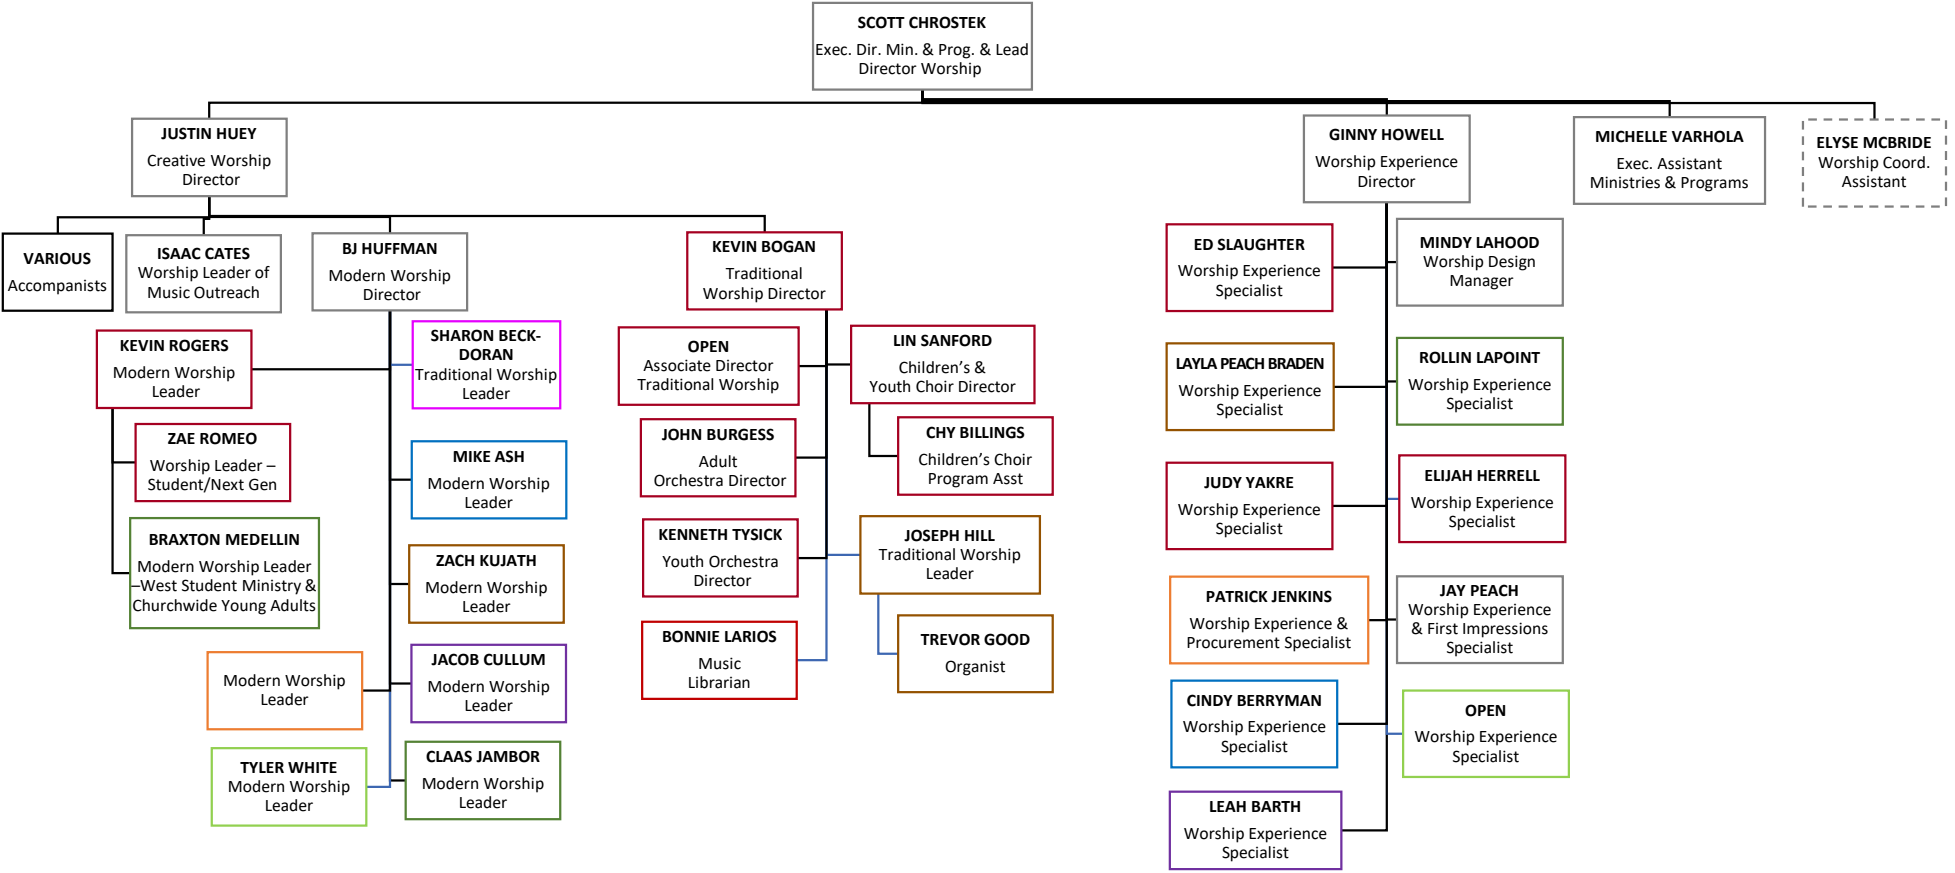

BUSINESS OPERATIONS

DONOR RELATIONS

EXECUTIVE LEADERSHIP TEAM

- Leewood
- West
- Downtown
- Blue Springs
- Overland Park
- Brookside
- Spring Hill
- Liberty
- Lee's Summit
- Online/Churchwide

RESURRECTION EXPERIENCE DIVISION

WORSHIP MINISTRIES

- Leewood
- West
- Downtown
- Blue Springs
- Overland Park
- Brookside
- Spring Hill
- Liberty
- Lee's Summit
- Online/Churchwide

ONLINE MINISTRIES

- Leewood
- West
- Downtown
- Blue Springs
- Overland Park
- Brookside
- Spring Hill
- Liberty
- Lee's Summit
- Online/Churchwide

STUDENT MINISTRIES

- Leewood
- West
- Downtown
- Blue Springs
- Overland Park
- Brookside
- Spring Hill
- Liberty
- Lee's Summit
- Online/Churchwide

ADULT DISCIPLESHIP MINISTRIES

- Leawood
- West
- Downtown
- Blue Springs
- Overland Park
- Brookside
- Spring Hill
- Liberty
- Lee's Summit
- Online/Churchwide

LOCATIONS

- Leewood
- West
- Downtown
- Blue Springs
- Overland Park
- Brookside
- Spring Hill
- Liberty
- Lee's Summit
- Online/Churchwide

- The "Impact Team" at each Location includes leaders from:
- Kid's Ministry
 - Student Ministry
 - Adult Discipleship
 - Missions
 - Worship Leaders
 - Technical Production
 - Facilities