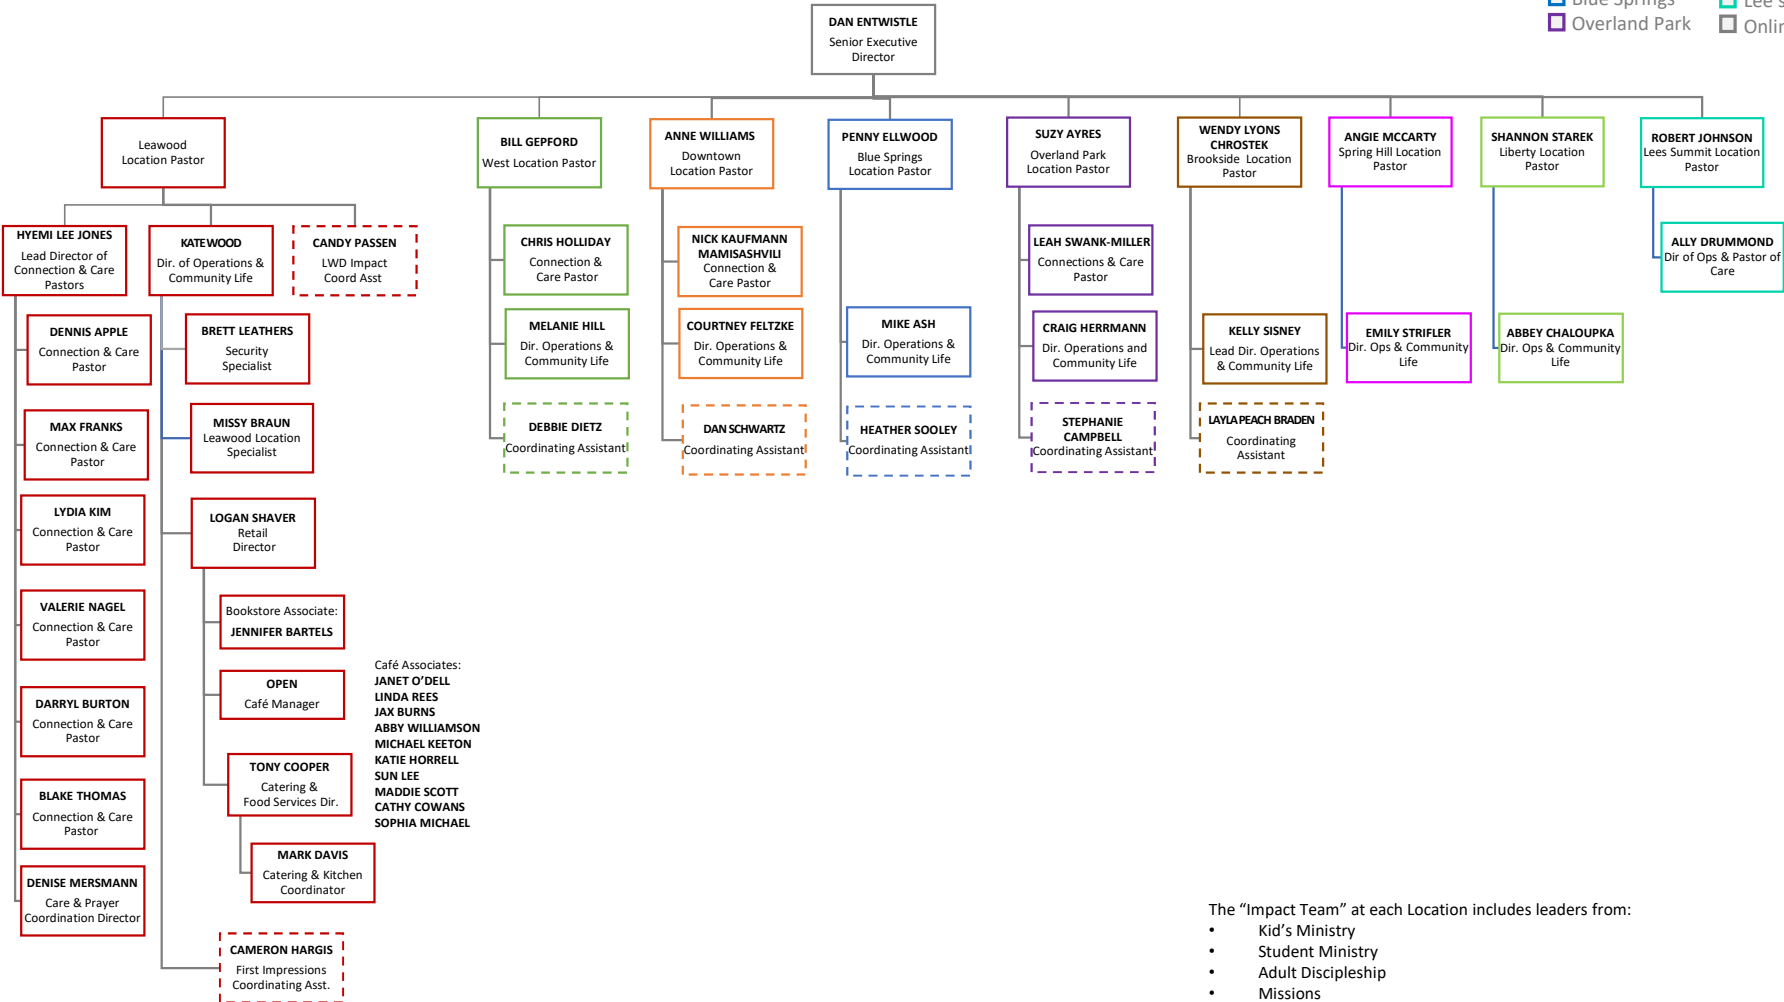

WORSHIP MINISTRIES

- Leewood
- West
- Downtown
- Blue Springs
- Overland Park
- Brookside
- Spring Hill
- Liberty
- Lee's Summit
- Online/Churchwide

ONLINE MINISTRIES

- Leewood
- West
- Downtown
- Blue Springs
- Overland Park
- Brookside
- Spring Hill
- Liberty
- Lee's Summit
- Online/Churchwide

STUDENT MINISTRIES

- Leewood
- West
- Downtown
- Blue Springs
- Overland Park
- Brookside
- Spring Hill
- Liberty
- Lee's Summit
- Online/Churchwide

ADULT DISCIPLESHIP MINISTRIES

- Leawood
- West
- Downtown
- Blue Springs
- Overland Park
- Brookside
- Spring Hill
- Liberty
- Lee's Summit
- Online/Churchwide

MISSION MINISTRIES

- Leewood
- West
- Downtown
- Blue Springs
- Overland Park
- Brookside
- Spring Hill
- Liberty
- Lee's Summit
- Online/Churchwide

CARE AND MENTAL WELLNESS

- Leewood
- West
- Downtown
- Blue Springs
- Overland Park
- Brookside
- Spring Hill
- Liberty
- Lee's Summit
- Online/Churchwide

LOCATIONS

- Leewood
- West
- Downtown
- Blue Springs
- Overland Park
- Brookside
- Spring Hill
- Liberty
- Lee's Summit
- Online/Churchwide

- The "Impact Team" at each Location includes leaders from:
- Kid's Ministry
 - Student Ministry
 - Adult Discipleship
 - Missions
 - Worship Leaders
 - Technical Production
 - Facilities