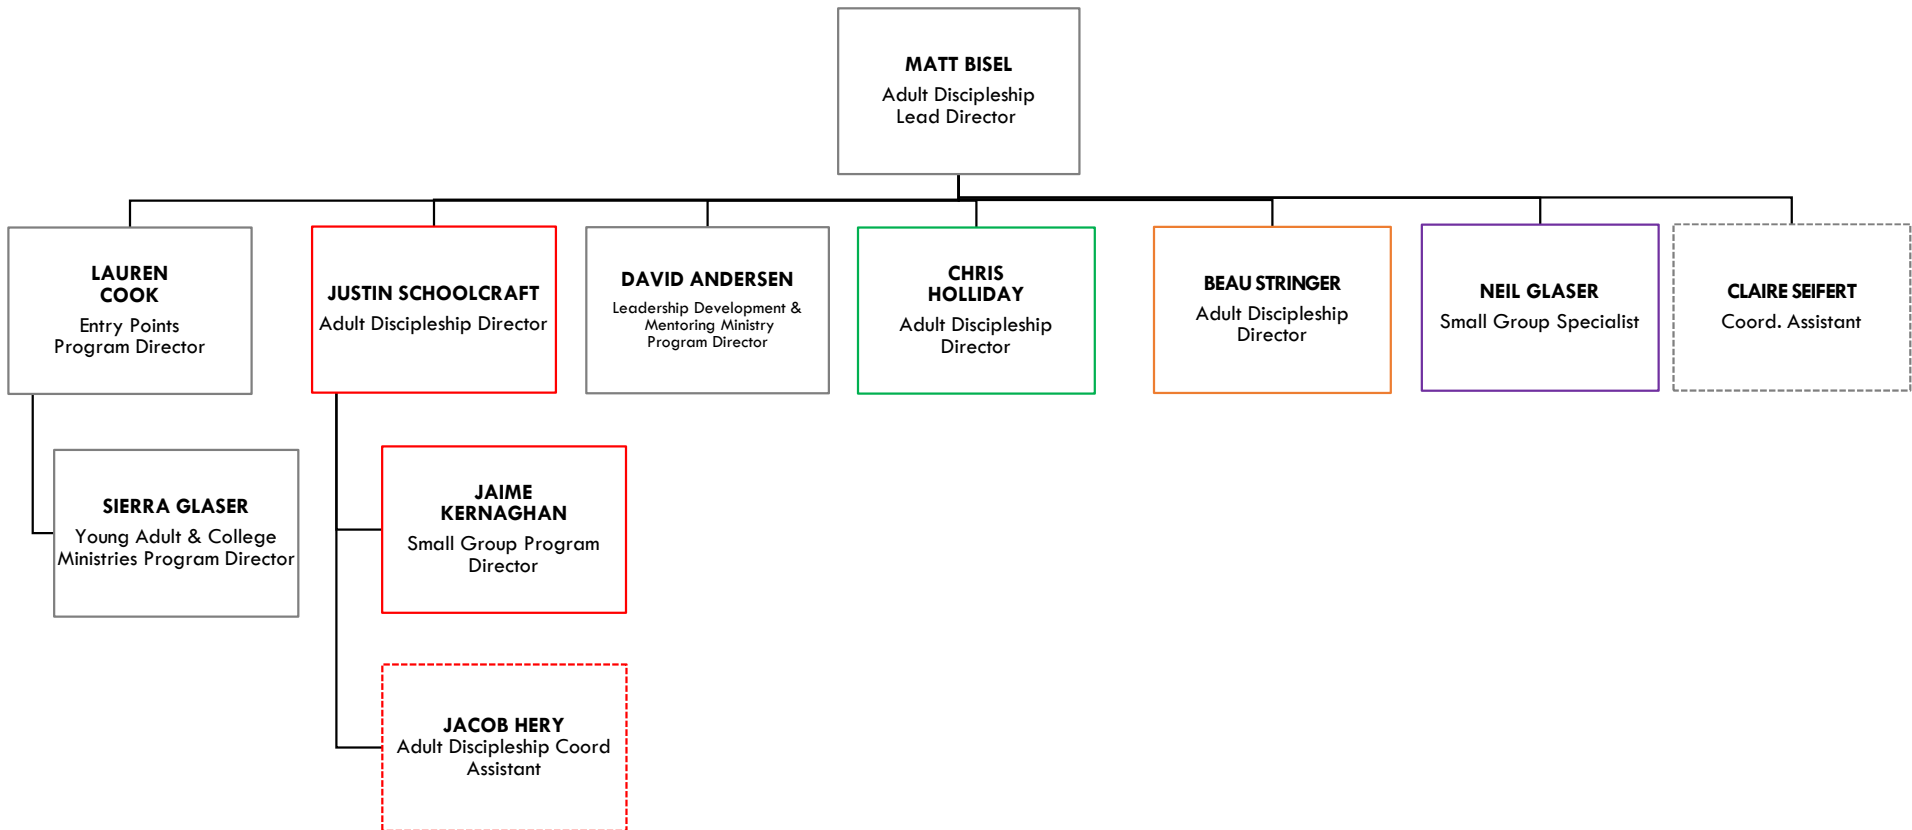

SCOTT CHROSTEK
Executive Director
Ministries and Programs

ASHLEY MORGAN KIRK
Online Community Pastor

KID'S MINISTRIES

- Leewood
- West
- Downtown
- Blue Springs
- Overland Park
- Brookside
- Spring Hill
- Liberty
- Lee's Summit
- Online/Churchwide

STUDENT MINISTRIES

- Leewood
- West
- Downtown
- Blue Springs
- Overland Park
- Brookside
- Spring Hill
- Liberty
- Lee's Summit
- Online/Churchwide

ADULT DISCIPLESHIP MINISTRIES

- Leawood
- West
- Downtown
- Blue Springs
- Overland Park
- Brookside
- Spring Hill
- Liberty
- Lee's Summit
- Online/Churchwide