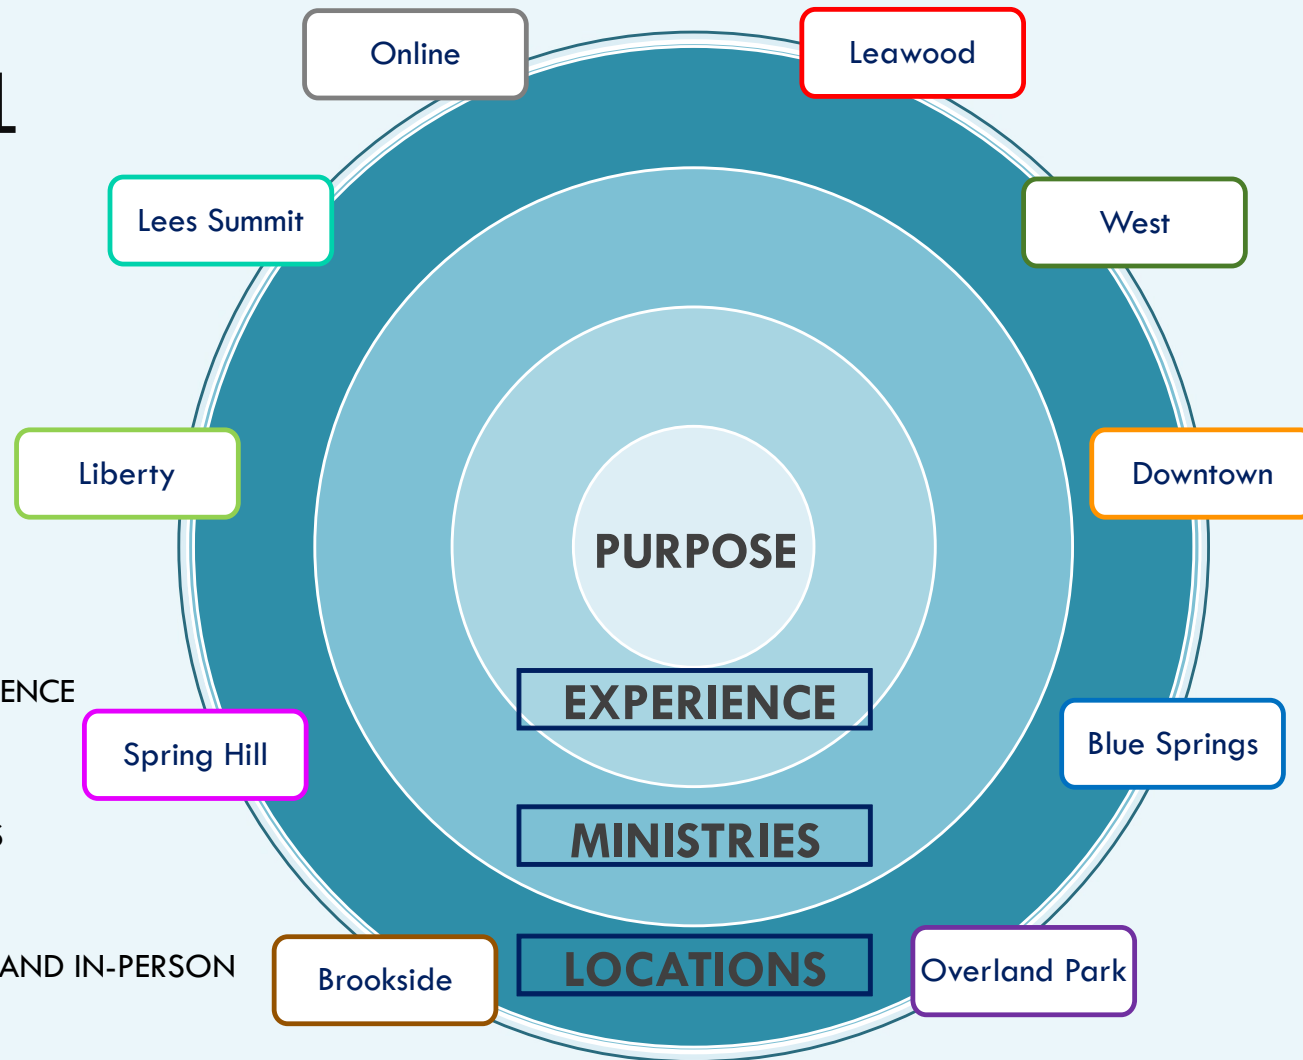

ORGANIZATIONAL MODEL

CENTERED ON A CLEAR PURPOSE

DESIGNED AROUND THE RESURRECTION EXPERIENCE

BROUGHT TO LIFE BY MINISTRY PROGRAMS

ENCOUNTERED AT A LOCATION, ONLINE AND IN-PERSON

SUPPORTED BY

CARE & WELLNESS

BUSINESS OPERATIONS

DONOR RELATIONS

EXECUTIVE LEADERSHIP TEAM

- Leewood
- West
- Downtown
- Blue Springs
- Overland Park
- Brookside
- Spring Hill
- Liberty
- Lee's Summit
- Online/Churchwide

RESURRECTION EXPERIENCE DIVISION

WORSHIP MINISTRIES

- Leewood
- West
- Downtown
- Blue Springs
- Overland Park
- Brookside
- Spring Hill
- Liberty
- Lee's Summit
- Online/Churchwide

ONLINE MINISTRIES

- Leewood
- West
- Downtown
- Blue Springs
- Overland Park
- Brookside
- Spring Hill
- Liberty
- Lee's Summit
- Online/Churchwide

LOCATIONS

- Leewood
- West
- Downtown
- Blue Springs
- Overland Park
- Brookside
- Spring Hill
- Liberty
- Lee's Summit
- Online/Churchwide

- The "Impact Team" at each Location includes leaders from:
- Kid's Ministry
 - Student Ministry
 - Adult Discipleship
 - Missions
 - Worship Leaders
 - Technical Production
 - Facilities