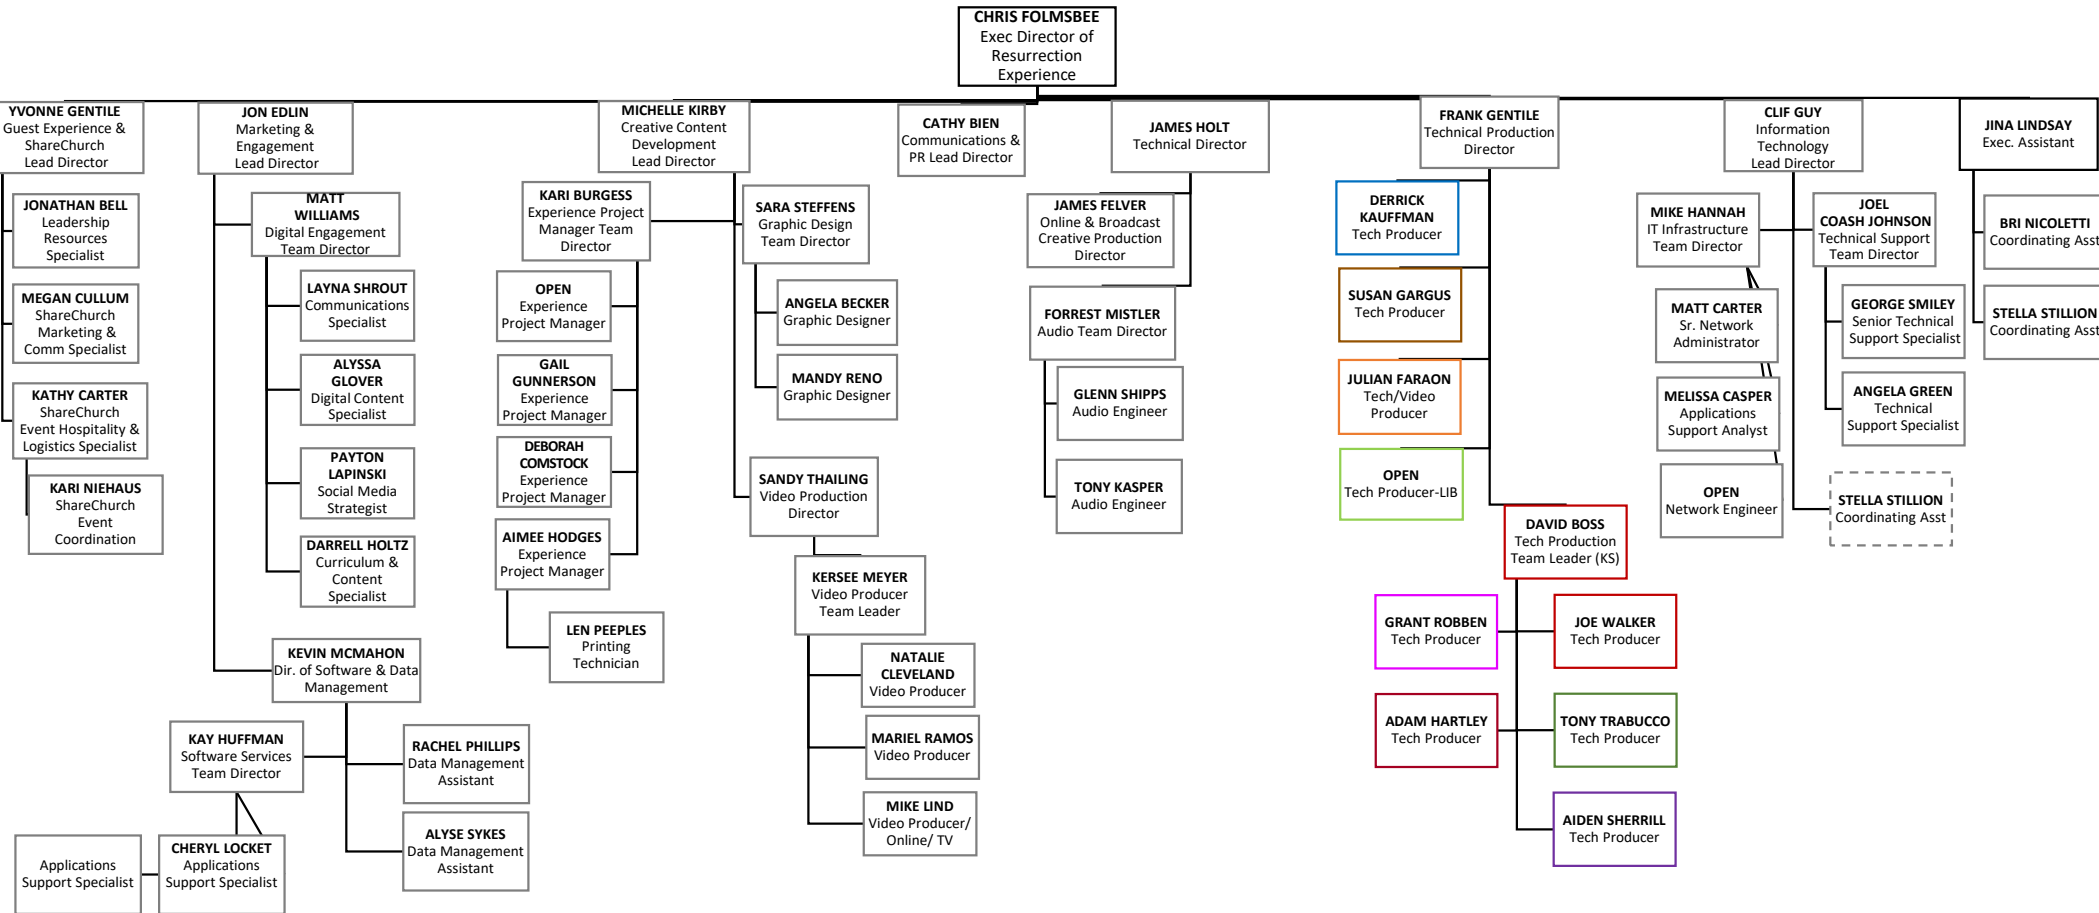

ORGANIZATIONAL MODEL

CENTERED ON A CLEAR PURPOSE

DESIGNED AROUND THE RESURRECTION EXPERIENCE

BROUGHT TO LIFE BY MINISTRY PROGRAMS

ENCOUNTERED AT A LOCATION, ONLINE AND IN-PERSON

SUPPORTED BY

CARE & WELLNESS

BUSINESS OPERATIONS

DONOR RELATIONS

EXECUTIVE LEADERSHIP TEAM

- Leewood
- West
- Downtown
- Blue Springs
- Overland Park
- Brookside
- Spring Hill
- Liberty
- Lee's Summit
- Online/Churchwide

RESURRECTION EXPERIENCE DIVISION

WORSHIP MINISTRIES

- Leewood
- West
- Downtown
- Blue Springs
- Overland Park
- Brookside
- Spring Hill
- Liberty
- Lee's Summit
- Online/Churchwide

ONLINE MINISTRIES

- Leewood
- West
- Downtown
- Blue Springs
- Overland Park
- Brookside
- Spring Hill
- Liberty
- Lee's Summit
- Online/Churchwide

LOCATIONS

- Leewood
- West
- Downtown
- Blue Springs
- Overland Park
- Brookside
- Spring Hill
- Liberty
- Lee's Summit
- Online/Churchwide

- The "Impact Team" at each Location includes leaders from:
- Kid's Ministry
 - Student Ministry
 - Adult Discipleship
 - Missions
 - Worship Leaders
 - Technical Production
 - Facilities