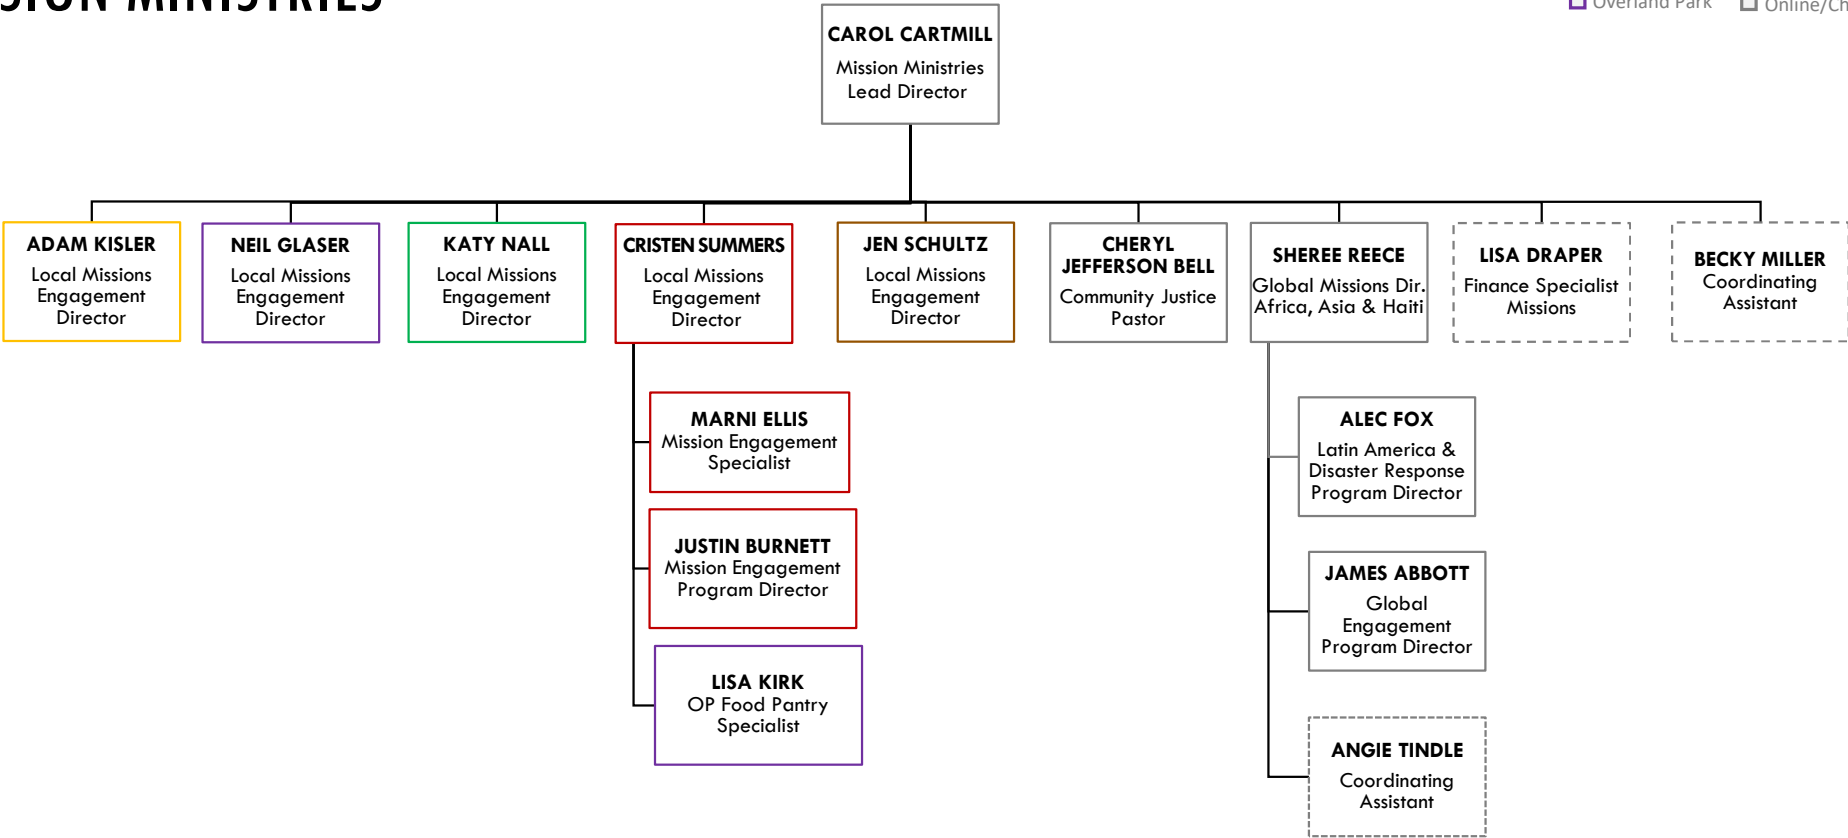

SCOTT CHROSTEK
Executive Director
Ministries and Programs

ASHLEY MORGAN KIRK
Online Community Pastor

KID'S MINISTRIES

- Leewood
- West
- Downtown
- Blue Springs
- Overland Park
- Brookside
- Spring Hill
- Liberty
- Lee's Summit
- Online/Churchwide

STUDENT MINISTRIES

- Leewood
- West
- Downtown
- Blue Springs
- Overland Park
- Brookside
- Spring Hill
- Liberty
- Lee's Summit
- Online/Churchwide

ADULT DISCIPLESHIP MINISTRIES

- Leawood
- West
- Downtown
- Blue Springs
- Overland Park
- Brookside
- Spring Hill
- Liberty
- Lee's Summit
- Online/Churchwide

MISSION MINISTRIES

- Leewood
- West
- Downtown
- Blue Springs
- Overland Park
- Brookside
- Spring Hill
- Liberty
- Lee's Summit
- Online/Churchwide

CARE AND MENTAL WELLNESS

- Leewood
- West
- Downtown
- Blue Springs
- Overland Park
- Brookside
- Spring Hill
- Liberty
- Lee's Summit
- Online/Churchwide

LOCATIONS

- Leewood
- West
- Downtown
- Blue Springs
- Overland Park
- Brookside
- Spring Hill
- Liberty
- Lee's Summit
- Online/Churchwide

- The "Impact Team" at each Location includes leaders from:
- Kid's Ministry
 - Student Ministry
 - Adult Discipleship
 - Missions
 - Worship Leaders
 - Technical Production
 - Facilities