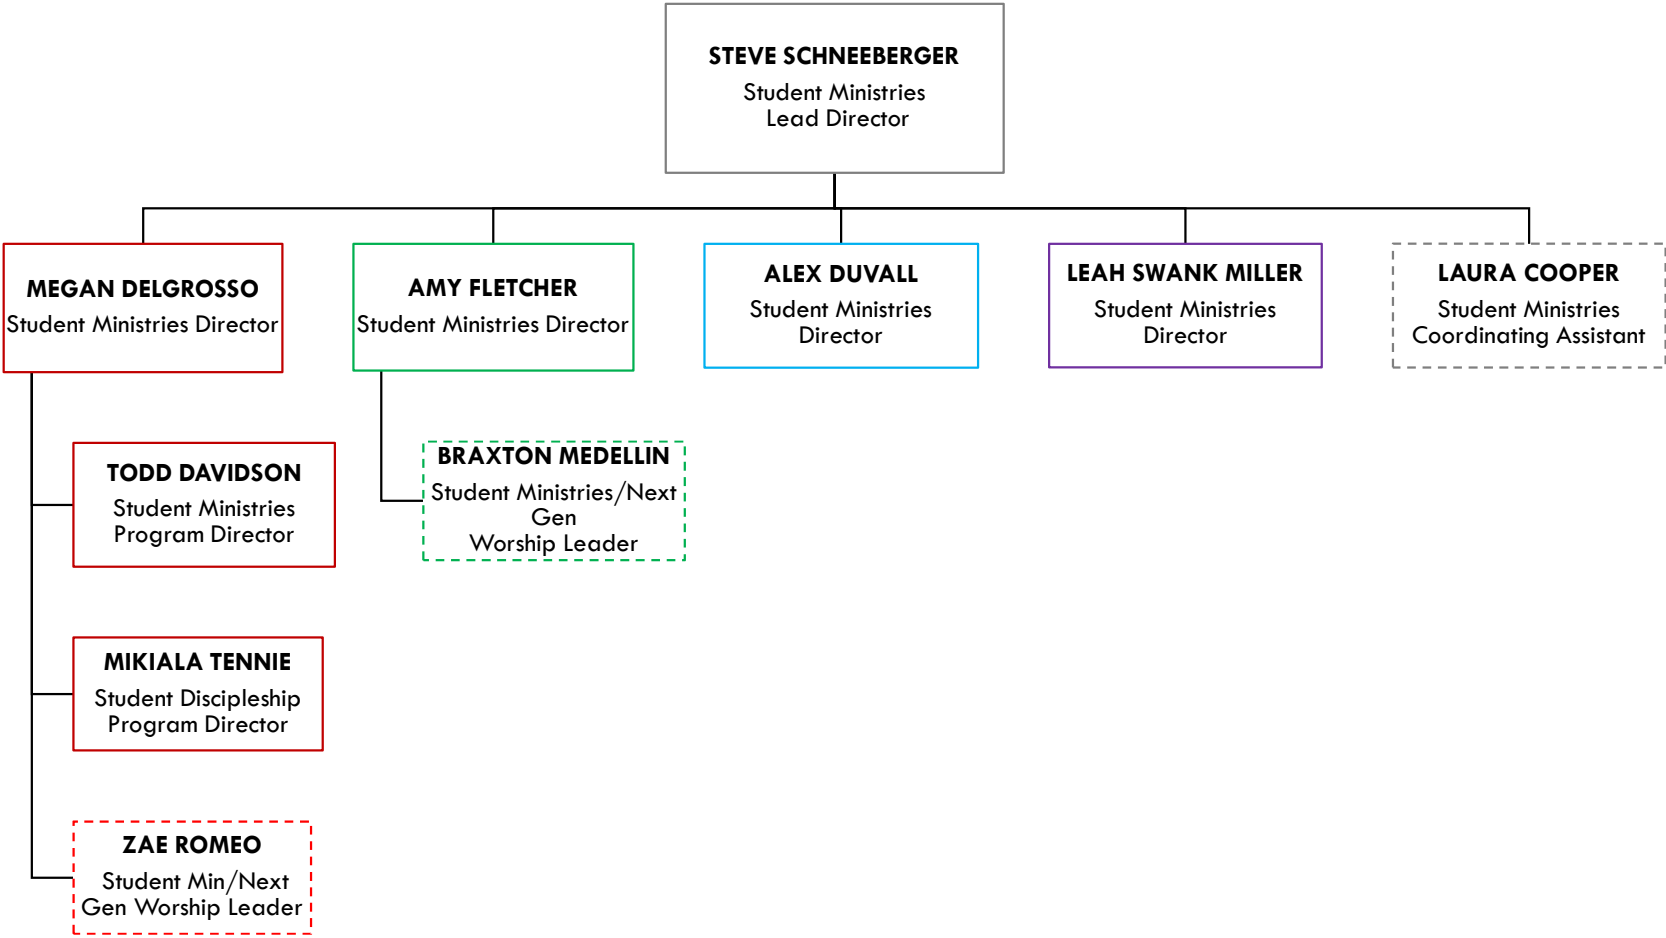

SCOTT CHROSTEK
Executive Director
Ministries and Programs

ASHLEY MORGAN KIRK
Online Community Pastor

KID'S MINISTRIES

- Leewood
- West
- Downtown
- Blue Springs
- Overland Park
- Brookside
- Spring Hill
- Liberty
- Lee's Summit
- Online/Churchwide

STUDENT MINISTRIES

- Leewood
- West
- Downtown
- Blue Springs
- Overland Park
- Brookside
- Spring Hill
- Liberty
- Lee's Summit
- Online/Churchwide

ADULT DISCIPLESHIP MINISTRIES

- Leawood
- West
- Downtown
- Blue Springs
- Overland Park
- Brookside
- Spring Hill
- Liberty
- Lee's Summit
- Online/Churchwide