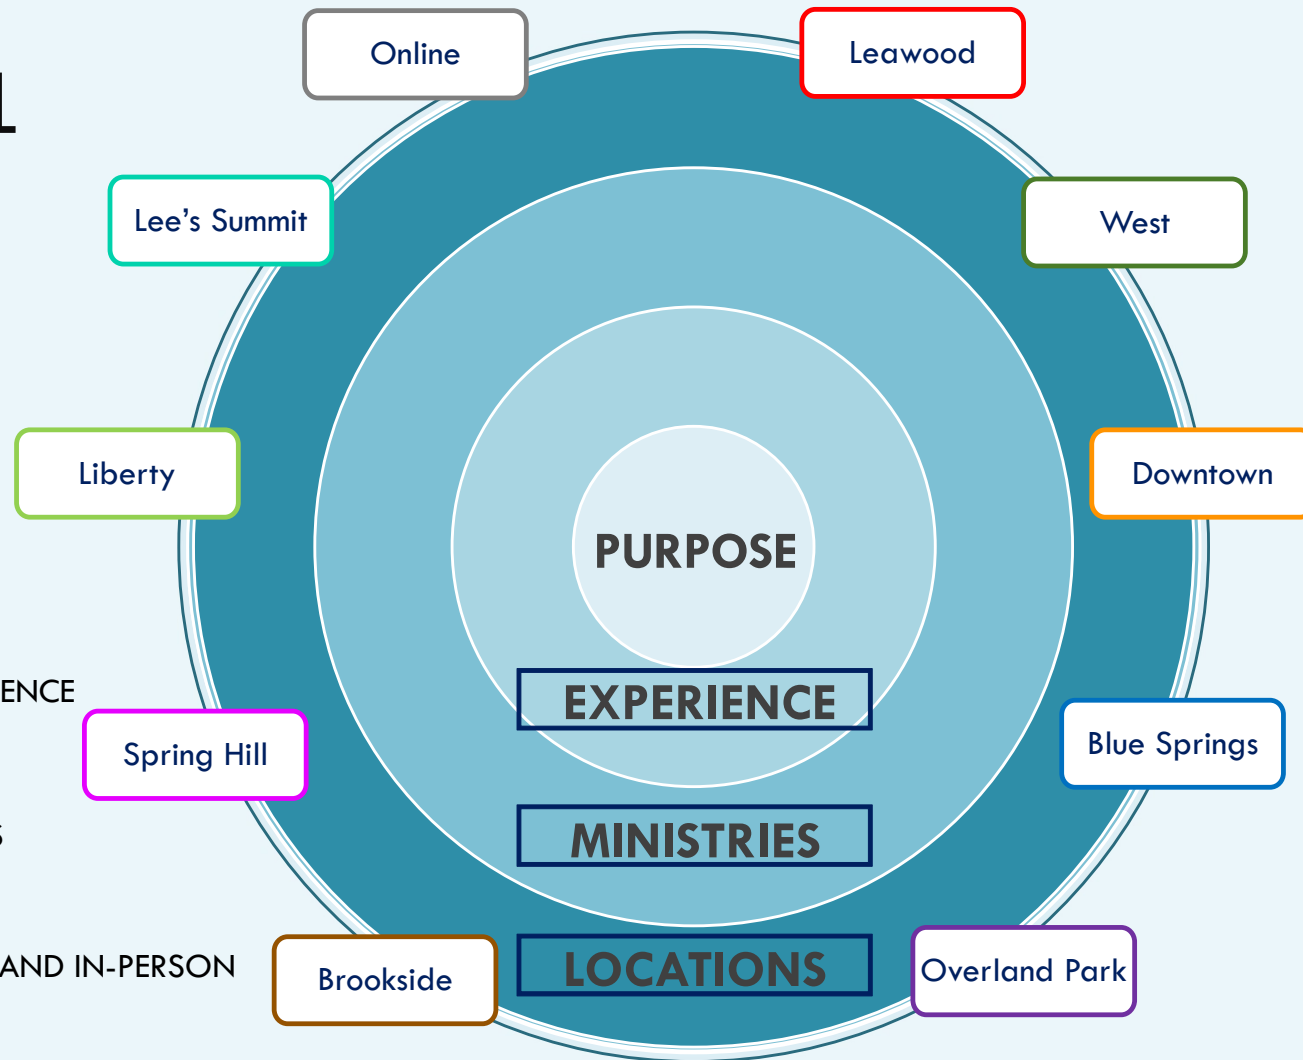

ORGANIZATIONAL MODEL

CENTERED ON A CLEAR PURPOSE

DESIGNED AROUND THE RESURRECTION EXPERIENCE

BROUGHT TO LIFE BY MINISTRY PROGRAMS

ENCOUNTERED AT A LOCATION, ONLINE AND IN-PERSON

SUPPORTED BY

CARE & WELLNESS

BUSINESS OPERATIONS

DONOR RELATIONS

EXECUTIVE LEADERSHIP TEAM

- Leewood
- West
- Downtown
- Blue Springs
- Overland Park
- Brookside
- Spring Hill
- Liberty
- Lee's Summit
- Online/Churchwide

RESURRECTION EXPERIENCE DIVISION

WORSHIP MINISTRIES

- Leewood
- West
- Downtown
- Blue Springs
- Overland Park
- Brookside
- Spring Hill
- Liberty
- Lee's Summit
- Online/Churchwide

ONLINE MINISTRIES

- Leewood
- West
- Downtown
- Blue Springs
- Overland Park
- Brookside
- Spring Hill
- Liberty
- Lee's Summit
- Online/Churchwide

LOCATIONS

- Leawood
- West
- Downtown
- Blue Springs
- Overland Park
- Brookside
- Spring Hill
- Liberty
- Lee's Summit
- Online/Churchwide

- The "Impact Team" at each Location includes leaders from:
- Kid's Ministry
 - Student Ministry
 - Adult Discipleship
 - Missions
 - Worship Leaders
 - Technical Production
 - Facilities