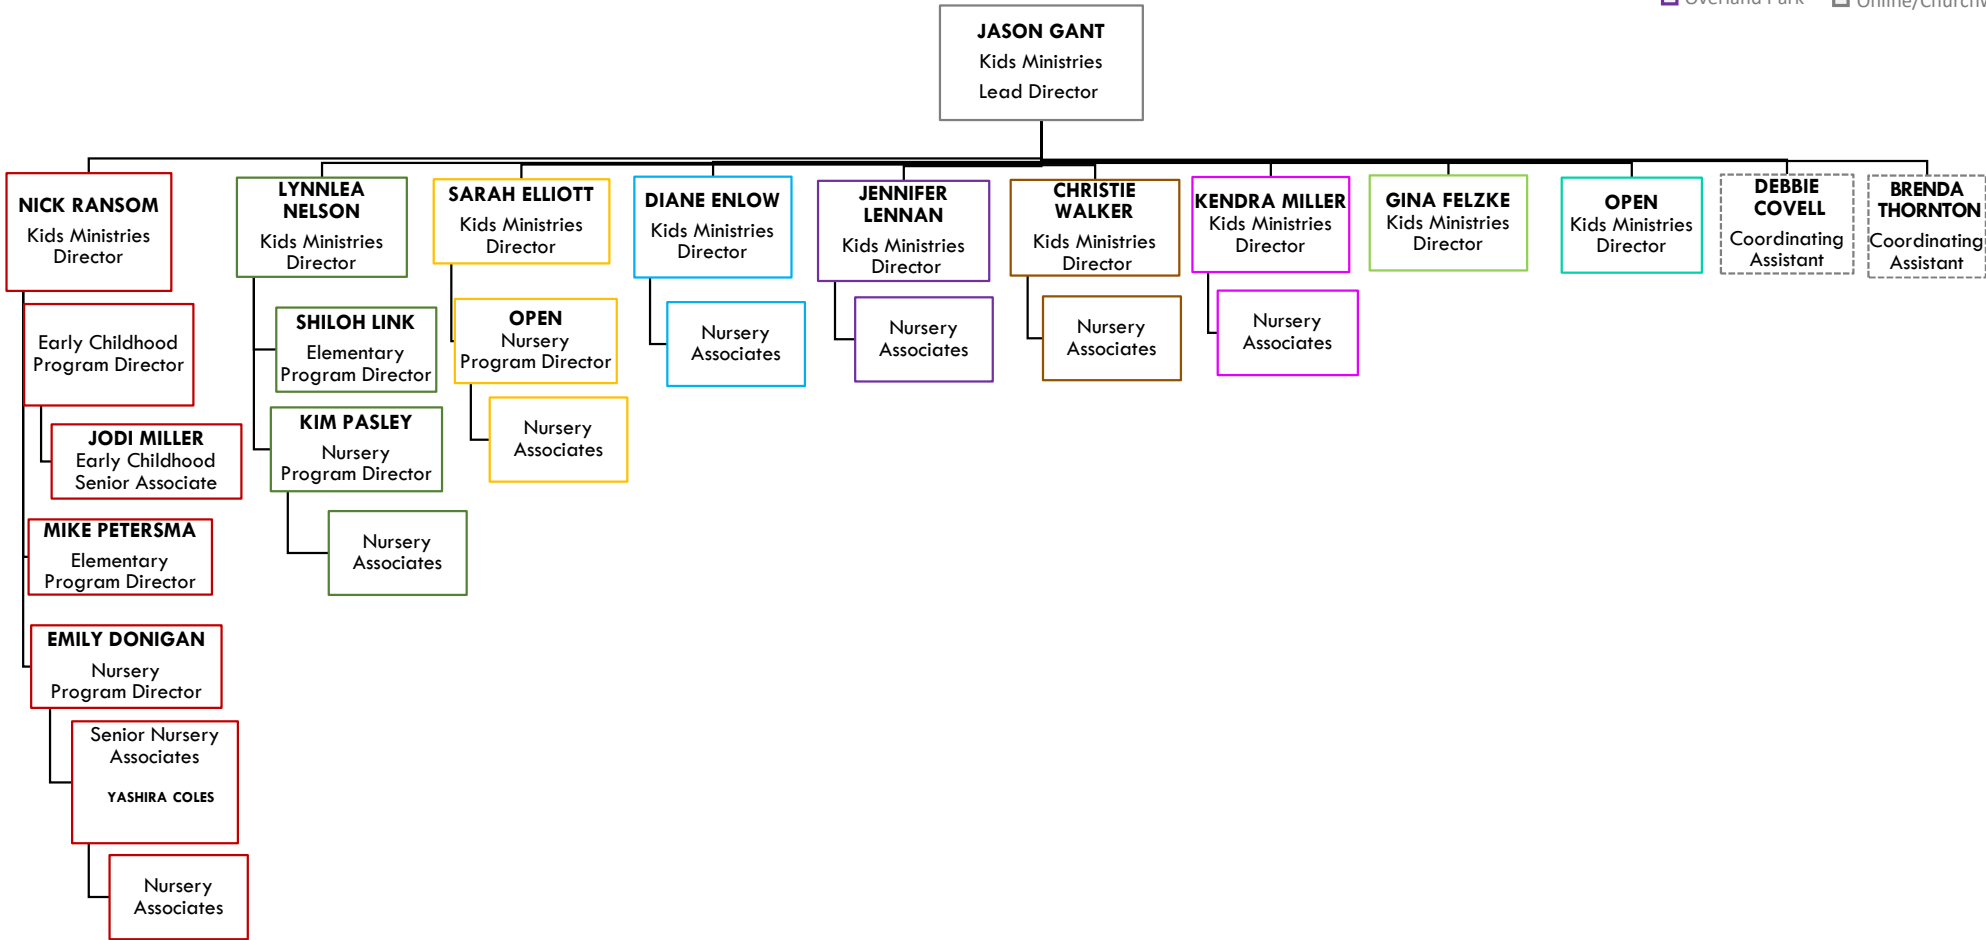

BUSINESS OPERATIONS

DONOR RELATIONS

EXECUTIVE LEADERSHIP TEAM

- Leewood
- West
- Downtown
- Blue Springs
- Overland Park
- Brookside
- Spring Hill
- Liberty
- Lee's Summit
- Online/Churchwide

RESURRECTION EXPERIENCE DIVISION

WORSHIP MINISTRIES

- Leewood
- West
- Downtown
- Blue Springs
- Overland Park
- Brookside
- Spring Hill
- Liberty
- Lee's Summit
- Online/Churchwide

ONLINE MINISTRIES

- Leewood
- West
- Downtown
- Blue Springs
- Overland Park
- Brookside
- Spring Hill
- Liberty
- Lee's Summit
- Online/Churchwide

SCOTT CHROSTEK
Executive Director
Ministries and Programs

ASHLEY MORGAN KIRK
Online Community Pastor

KID'S MINISTRIES

- Leewood
- West
- Downtown
- Blue Springs
- Overland Park
- Brookside
- Spring Hill
- Liberty
- Lee's Summit
- Online/Churchwide

STUDENT MINISTRIES

- Leawood
- West
- Downtown
- Blue Springs
- Overland Park
- Brookside
- Spring Hill
- Liberty
- Lee's Summit
- Online/Churchwide

ADULT DISCIPLESHIP MINISTRIES

- Leawood
- West
- Downtown
- Blue Springs
- Overland Park
- Brookside
- Spring Hill
- Liberty
- Lee's Summit
- Online/Churchwide