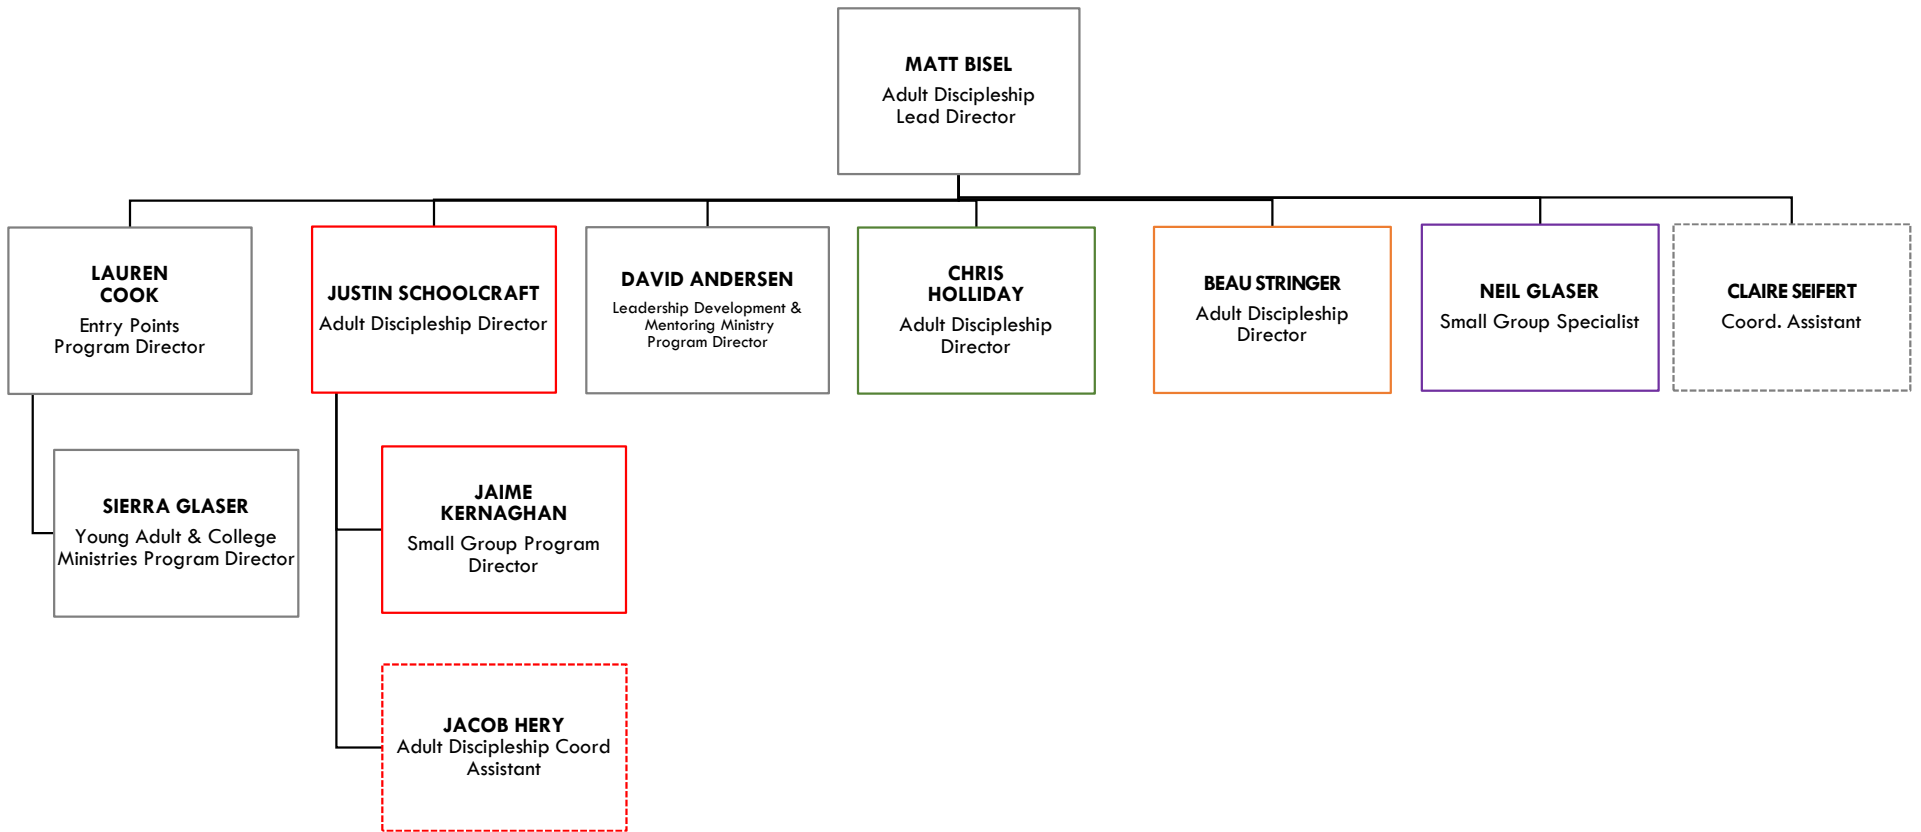

SCOTT CHROSTEK
Executive Director
Ministries and Programs

ASHLEY MORGAN KIRK
Online Community Pastor

KID'S MINISTRIES

- Leewood
- West
- Downtown
- Blue Springs
- Overland Park
- Brookside
- Spring Hill
- Liberty
- Lee's Summit
- Online/Churchwide

STUDENT MINISTRIES

- Leawood
- West
- Downtown
- Blue Springs
- Overland Park
- Brookside
- Spring Hill
- Liberty
- Lee's Summit
- Online/Churchwide

ADULT DISCIPLESHIP MINISTRIES

- Leawood
- West
- Downtown
- Blue Springs
- Overland Park
- Brookside
- Spring Hill
- Liberty
- Lee's Summit
- Online/Churchwide