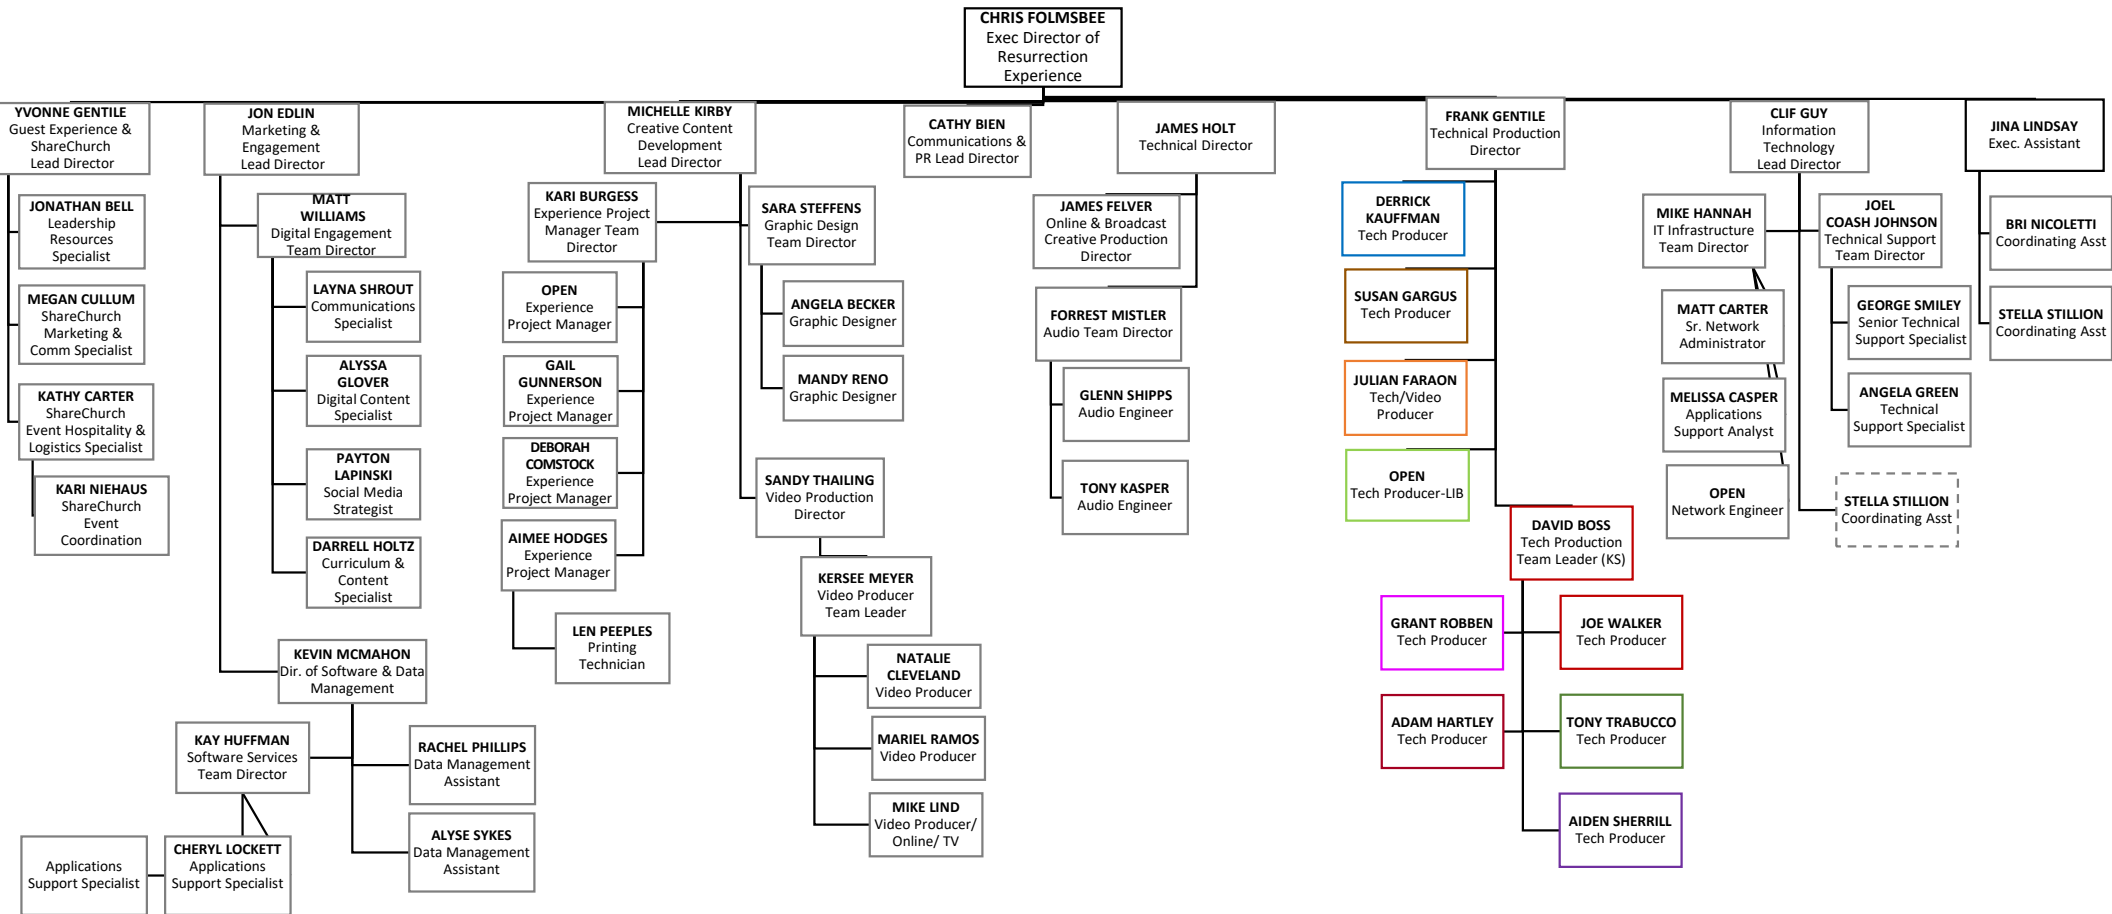

BUSINESS OPERATIONS

DONOR RELATIONS

EXECUTIVE LEADERSHIP TEAM

- Leewood
- West
- Downtown
- Blue Springs
- Overland Park
- Brookside
- Spring Hill
- Liberty
- Lee's Summit
- Online/Churchwide

RESURRECTION EXPERIENCE DIVISION

WORSHIP MINISTRIES

- Leewood
- West
- Downtown
- Blue Springs
- Overland Park
- Brookside
- Spring Hill
- Liberty
- Lee's Summit
- Online/Churchwide

ONLINE MINISTRIES

- Leewood
- West
- Downtown
- Blue Springs
- Overland Park
- Brookside
- Spring Hill
- Liberty
- Lee's Summit
- Online/Churchwide

STUDENT MINISTRIES

- Leawood
- West
- Downtown
- Blue Springs
- Overland Park
- Brookside
- Spring Hill
- Liberty
- Lee's Summit
- Online/Churchwide

ADULT DISCIPLESHIP MINISTRIES

- Leawood
- West
- Downtown
- Blue Springs
- Overland Park
- Brookside
- Spring Hill
- Liberty
- Lee's Summit
- Online/Churchwide

LOCATIONS

- Leawood
- West
- Downtown
- Blue Springs
- Overland Park
- Brookside
- Spring Hill
- Liberty
- Lee's Summit
- Online/Churchwide

- The "Impact Team" at each Location includes leaders from:
- Kid's Ministry
 - Student Ministry
 - Adult Discipleship
 - Missions
 - Worship Leaders
 - Technical Production
 - Facilities