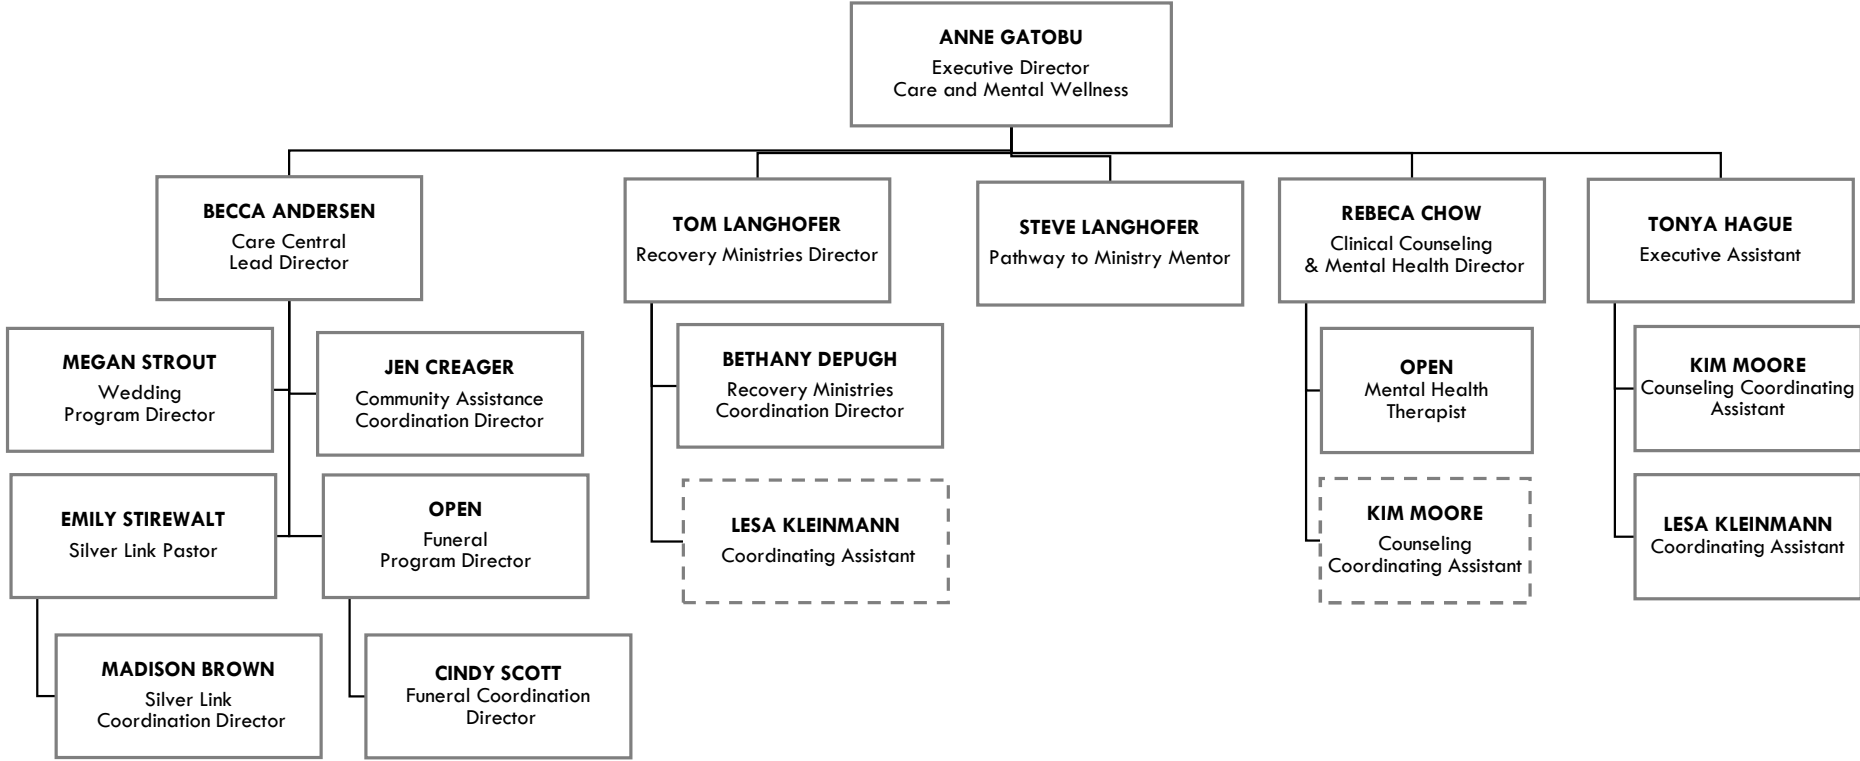

SCOTT CHROSTEK
Executive Director
Ministries and Programs

ASHLEY MORGAN KIRK
Online Community Pastor

KID'S MINISTRIES

- Leewood
- West
- Downtown
- Blue Springs
- Overland Park
- Brookside
- Spring Hill
- Liberty
- Lee's Summit
- Online/Churchwide

STUDENT MINISTRIES

- Leawood
- West
- Downtown
- Blue Springs
- Overland Park
- Brookside
- Spring Hill
- Liberty
- Lee's Summit
- Online/Churchwide

ADULT DISCIPLESHIP MINISTRIES

- Leawood
- West
- Downtown
- Blue Springs
- Overland Park
- Brookside
- Spring Hill
- Liberty
- Lee's Summit
- Online/Churchwide

MISSION MINISTRIES

- Leewood
- West
- Downtown
- Blue Springs
- Overland Park
- Brookside
- Spring Hill
- Liberty
- Lee's Summit
- Online/Churchwide

CARE AND MENTAL WELLNESS

- Leewood
- West
- Downtown
- Blue Springs
- Overland Park
- Brookside
- Spring Hill
- Liberty
- Lee's Summit
- Online/Churchwide

LOCATIONS

- Leawood
- West
- Downtown
- Blue Springs
- Overland Park
- Brookside
- Spring Hill
- Liberty
- Lee's Summit
- Online/Churchwide

- The "Impact Team" at each Location includes leaders from:
- Kid's Ministry
 - Student Ministry
 - Adult Discipleship
 - Missions
 - Worship Leaders
 - Technical Production
 - Facilities