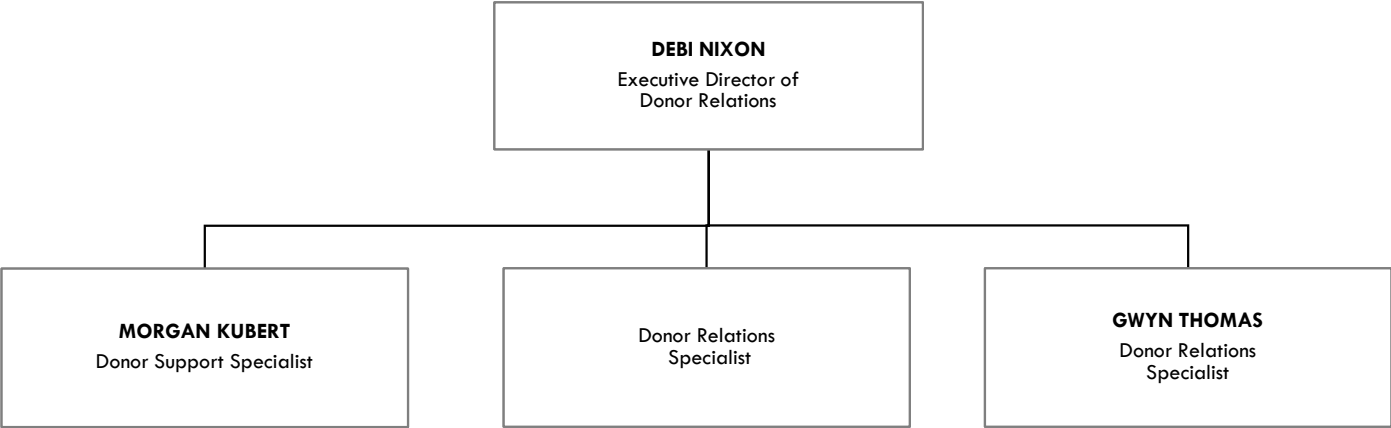

DONOR RELATIONS DIVISION

- Leewood
- West
- Downtown
- Blue Springs
- Overland Park
- Brookside
- Spring Hill
- Liberty
- Lee's Summit
- Online/Churchwide