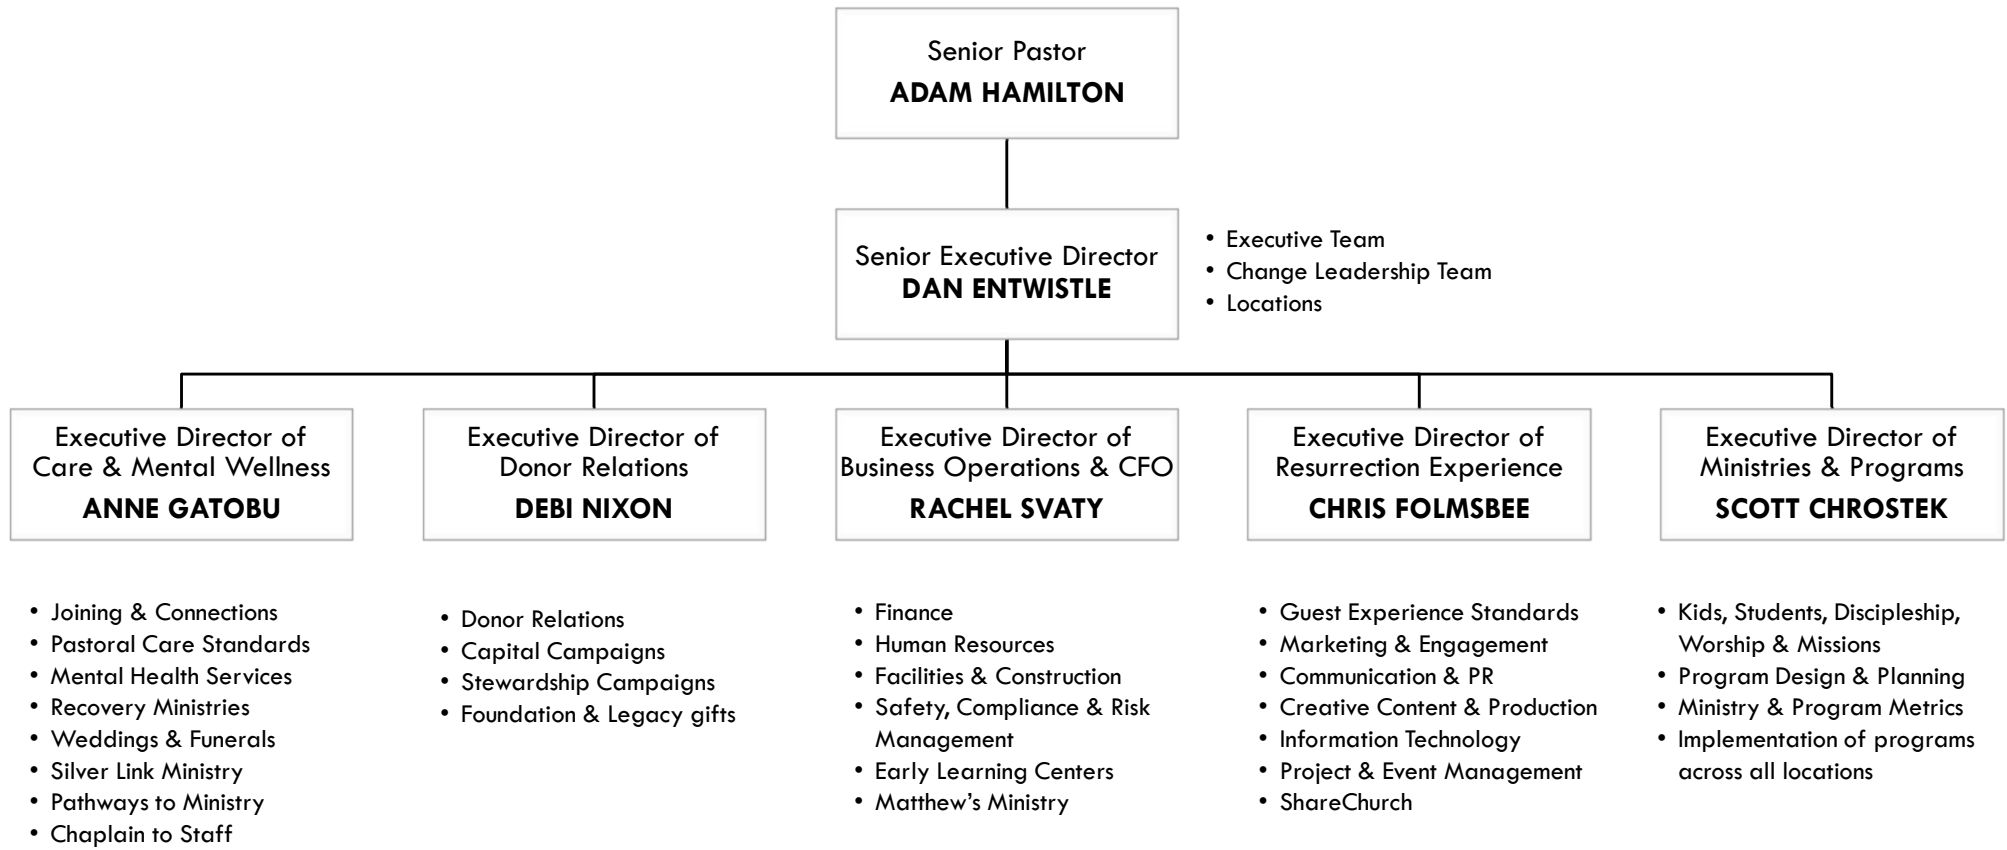

ORGANIZATIONAL MODEL

CENTERED ON A CLEAR PURPOSE

DESIGNED AROUND THE RESURRECTION EXPERIENCE

BROUGHT TO LIFE BY MINISTRY PROGRAMS

ENCOUNTERED AT A LOCATION, ONLINE AND IN-PERSON

SUPPORTED BY

CARE & WELLNESS

BUSINESS OPERATIONS

DONOR RELATIONS

EXECUTIVE LEADERSHIP TEAM

- Leewood
- West
- Downtown
- Blue Springs
- Overland Park
- Brookside
- Spring Hill
- Liberty
- Lee's Summit
- Online/Churchwide

RESURRECTION EXPERIENCE DIVISION