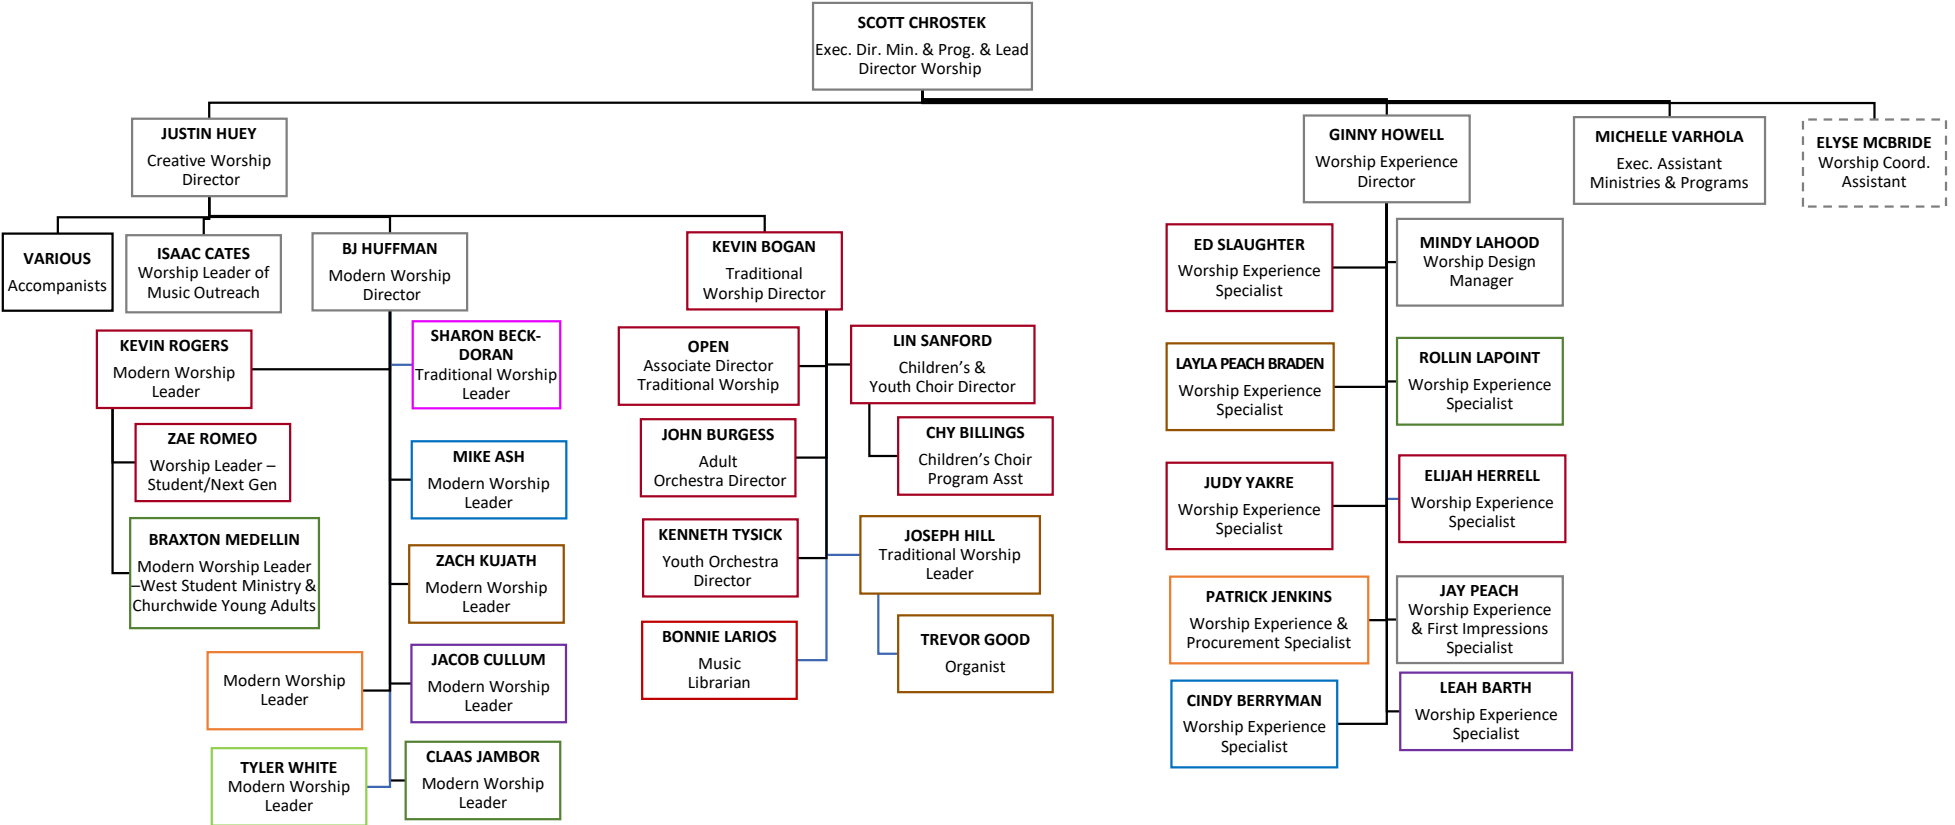

BUSINESS OPERATIONS

DONOR RELATIONS

EXECUTIVE LEADERSHIP TEAM

- Leewood
- West
- Downtown
- Blue Springs
- Overland Park
- Brookside
- Spring Hill
- Liberty
- Lee's Summit
- Online/Churchwide

RESURRECTION EXPERIENCE DIVISION

WORSHIP MINISTRIES

- Leewood
- West
- Downtown
- Blue Springs
- Overland Park
- Brookside
- Spring Hill
- Liberty
- Lee's Summit
- Online/Churchwide

ONLINE MINISTRIES

- Leewood
- West
- Downtown
- Blue Springs
- Overland Park
- Brookside
- Spring Hill
- Liberty
- Lee's Summit
- Online/Churchwide

SCOTT CHROSTEK
Executive Director
Ministries and Programs

ASHLEY MORGAN KIRK
Online Community Pastor

KID'S MINISTRIES

- Leewood
- West
- Downtown
- Blue Springs
- Overland Park
- Brookside
- Spring Hill
- Liberty
- Lee's Summit
- Online/Churchwide

LOCATIONS

- Leawood
- West
- Downtown
- Blue Springs
- Overland Park
- Brookside
- Spring Hill
- Liberty
- Lee's Summit
- Online/Churchwide

- The "Impact Team" at each Location includes leaders from:
- Kid's Ministry
 - Student Ministry
 - Adult Discipleship
 - Missions
 - Worship Leaders
 - Technical Production
 - Facilities