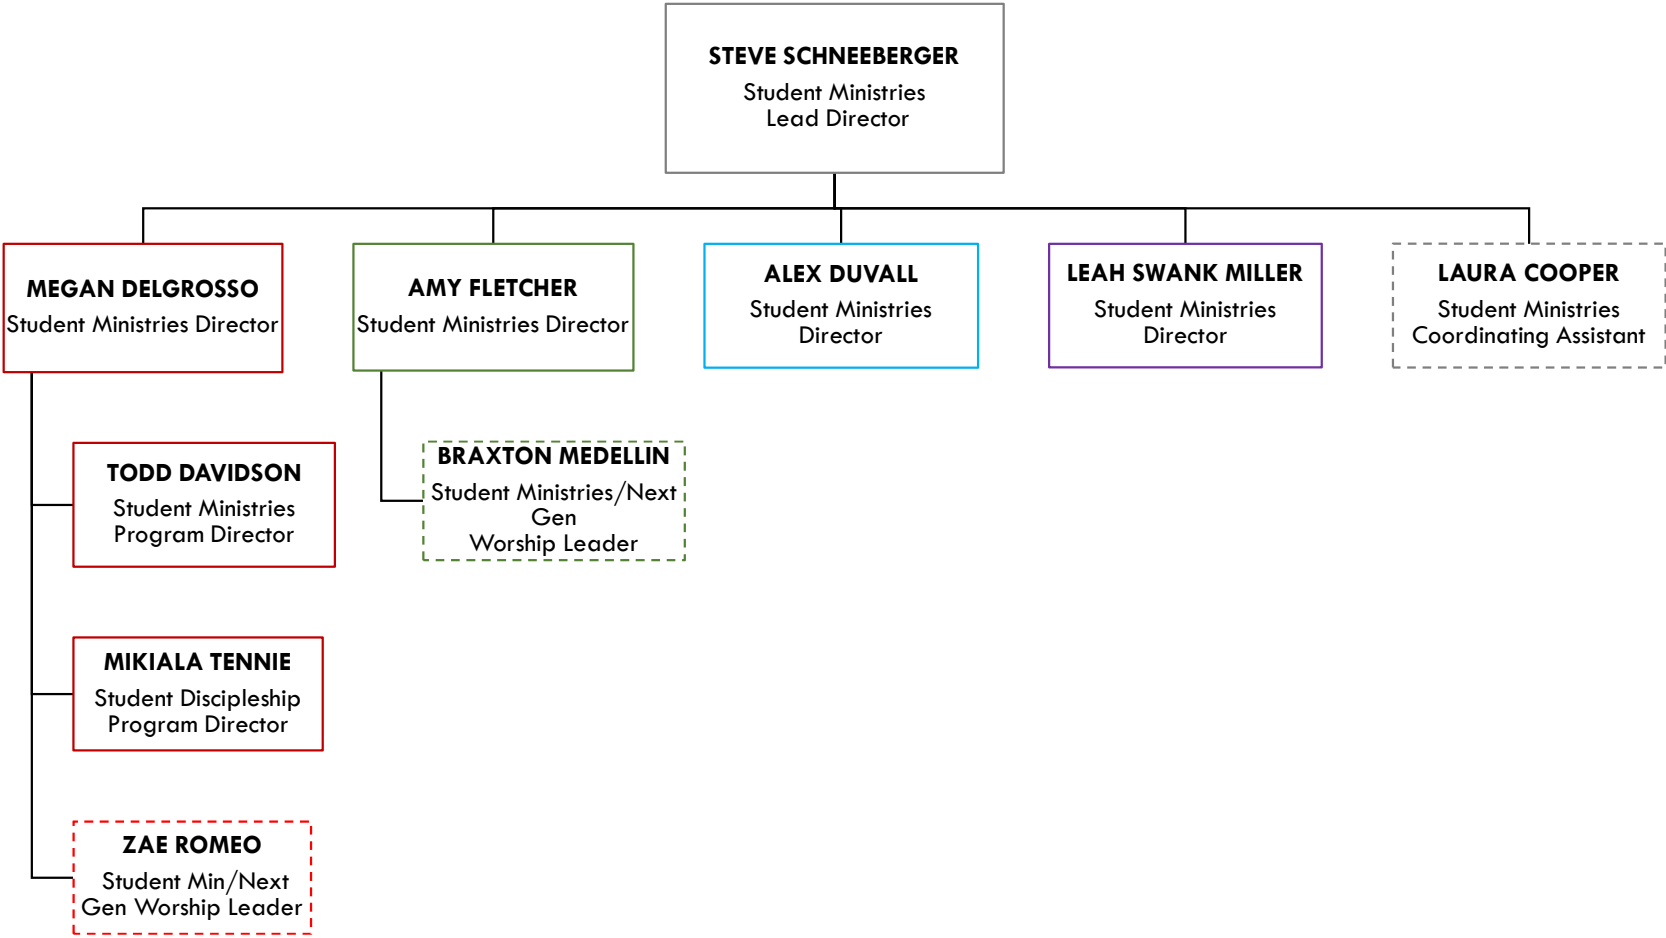

SCOTT CHROSTEK
Executive Director
Ministries and Programs

ASHLEY MORGAN KIRK
Online Community Pastor

KID'S MINISTRIES

- Leewood
- West
- Downtown
- Blue Springs
- Overland Park
- Brookside
- Spring Hill
- Liberty
- Lee's Summit
- Online/Churchwide

STUDENT MINISTRIES

- Leawood
- West
- Downtown
- Blue Springs
- Overland Park
- Brookside
- Spring Hill
- Liberty
- Lee's Summit
- Online/Churchwide

ADULT DISCIPLESHIP MINISTRIES

- Leawood
- West
- Downtown
- Blue Springs
- Overland Park
- Brookside
- Spring Hill
- Liberty
- Lee's Summit
- Online/Churchwide