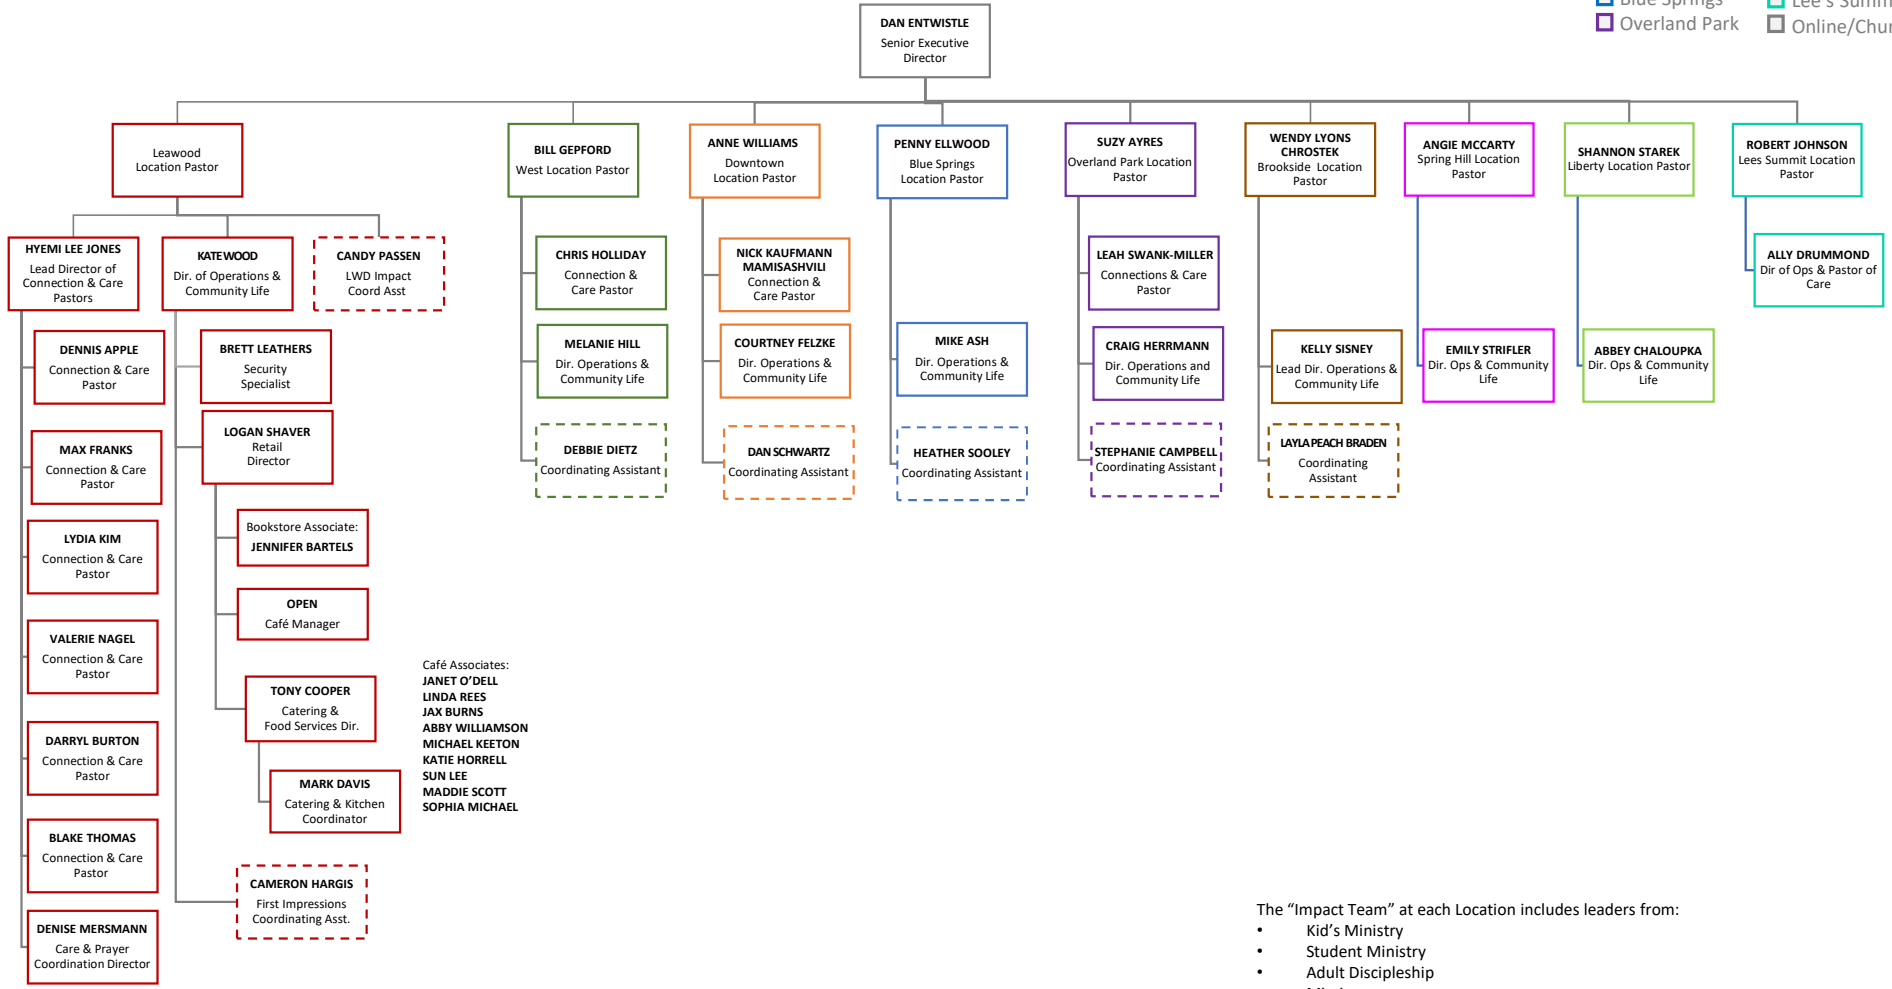

WORSHIP MINISTRIES

- Leewood
- West
- Downtown
- Blue Springs
- Overland Park
- Brookside
- Spring Hill
- Liberty
- Lee's Summit
- Online/Churchwide

ONLINE MINISTRIES

- Leewood
- West
- Downtown
- Blue Springs
- Overland Park
- Brookside
- Spring Hill
- Liberty
- Lee's Summit
- Online/Churchwide

STUDENT MINISTRIES

- Leawood
- West
- Downtown
- Blue Springs
- Overland Park
- Brookside
- Spring Hill
- Liberty
- Lee's Summit
- Online/Churchwide

ADULT DISCIPLESHIP MINISTRIES

- Leawood
- West
- Downtown
- Blue Springs
- Overland Park
- Brookside
- Spring Hill
- Liberty
- Lee's Summit
- Online/Churchwide

MISSION MINISTRIES

- Leewood
- West
- Downtown
- Blue Springs
- Overland Park
- Brookside
- Spring Hill
- Liberty
- Lee's Summit
- Online/Churchwide

CARE AND MENTAL WELLNESS

- Leewood
- West
- Downtown
- Blue Springs
- Overland Park
- Brookside
- Spring Hill
- Liberty
- Lee's Summit
- Online/Churchwide

LOCATIONS

- Leawood
- West
- Downtown
- Blue Springs
- Overland Park
- Brookside
- Spring Hill
- Liberty
- Lee's Summit
- Online/Churchwide

- The "Impact Team" at each Location includes leaders from:
- Kid's Ministry
 - Student Ministry
 - Adult Discipleship
 - Missions
 - Worship Leaders
 - Technical Production
 - Facilities