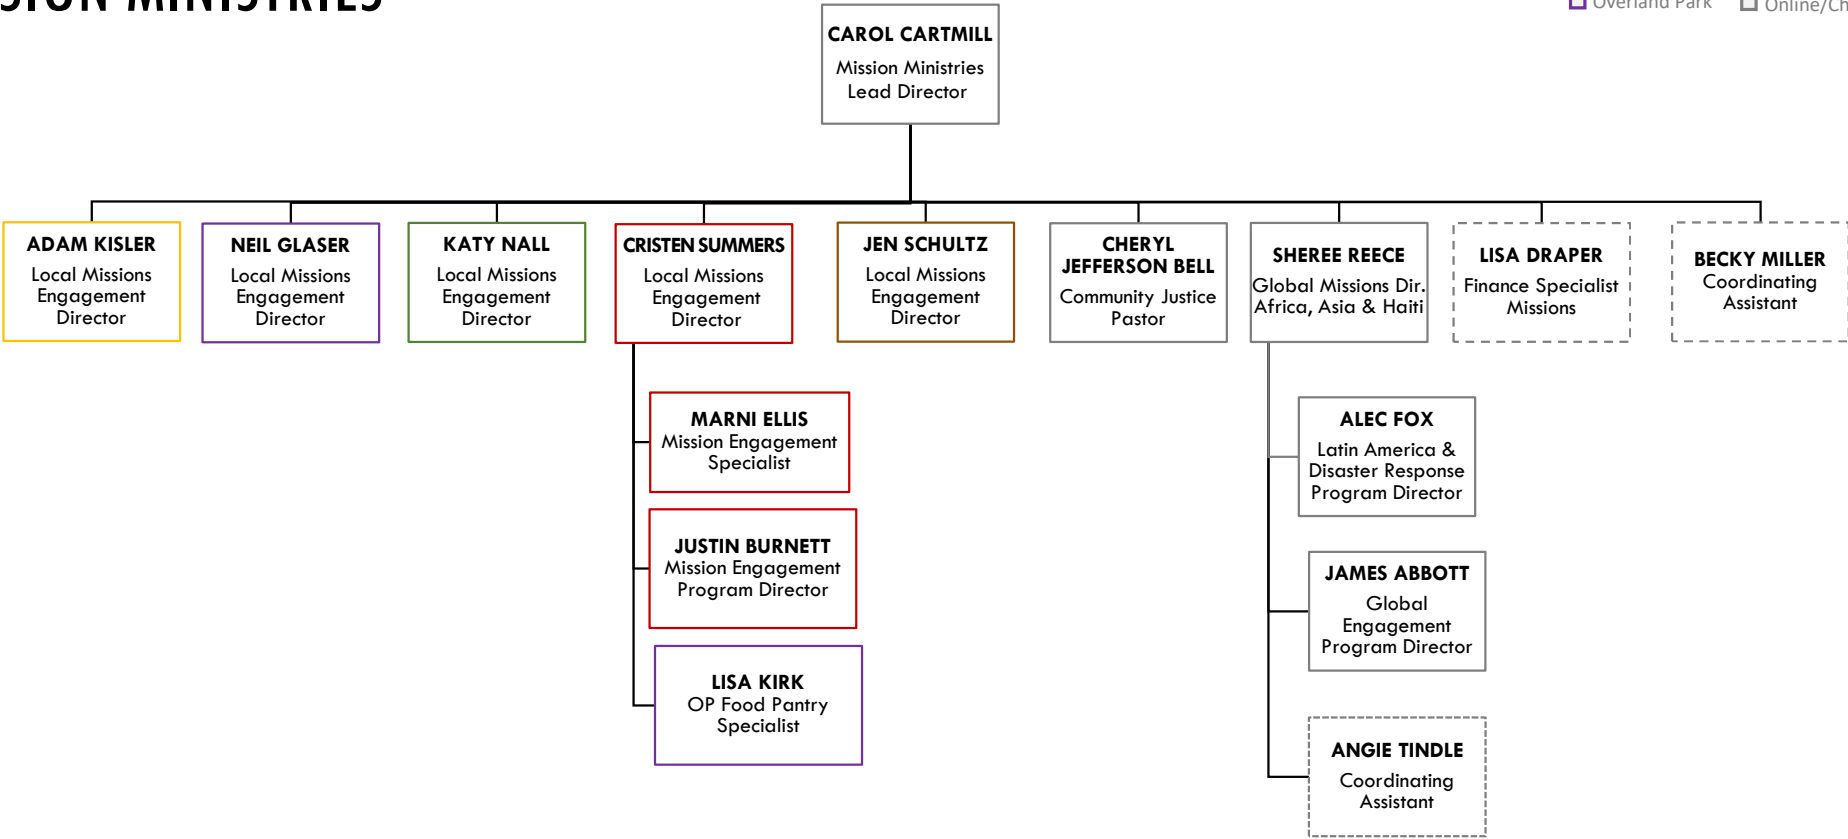

SCOTT CHROSTEK
Executive Director
Ministries and Programs

ASHLEY MORGAN KIRK
Online Community Pastor

KID'S MINISTRIES

- Leewood
- West
- Downtown
- Blue Springs
- Overland Park
- Brookside
- Spring Hill
- Liberty
- Lee's Summit
- Online/Churchwide

STUDENT MINISTRIES

- Leawood
- West
- Downtown
- Blue Springs
- Overland Park
- Brookside
- Spring Hill
- Liberty
- Lee's Summit
- Online/Churchwide

ADULT DISCIPLESHIP MINISTRIES

- Leawood
- West
- Downtown
- Blue Springs
- Overland Park
- Brookside
- Spring Hill
- Liberty
- Lee's Summit
- Online/Churchwide

MISSION MINISTRIES

- Leewood
- West
- Downtown
- Blue Springs
- Overland Park
- Brookside
- Spring Hill
- Liberty
- Lee's Summit
- Online/Churchwide

CARE AND MENTAL WELLNESS

- Leewood
- West
- Downtown
- Blue Springs
- Overland Park
- Brookside
- Spring Hill
- Liberty
- Lee's Summit
- Online/Churchwide

LOCATIONS

- Leawood
- West
- Downtown
- Blue Springs
- Overland Park
- Brookside
- Spring Hill
- Liberty
- Lee's Summit
- Online/Churchwide

- The "Impact Team" at each Location includes leaders from:
- Kid's Ministry
 - Student Ministry
 - Adult Discipleship
 - Missions
 - Worship Leaders
 - Technical Production
 - Facilities