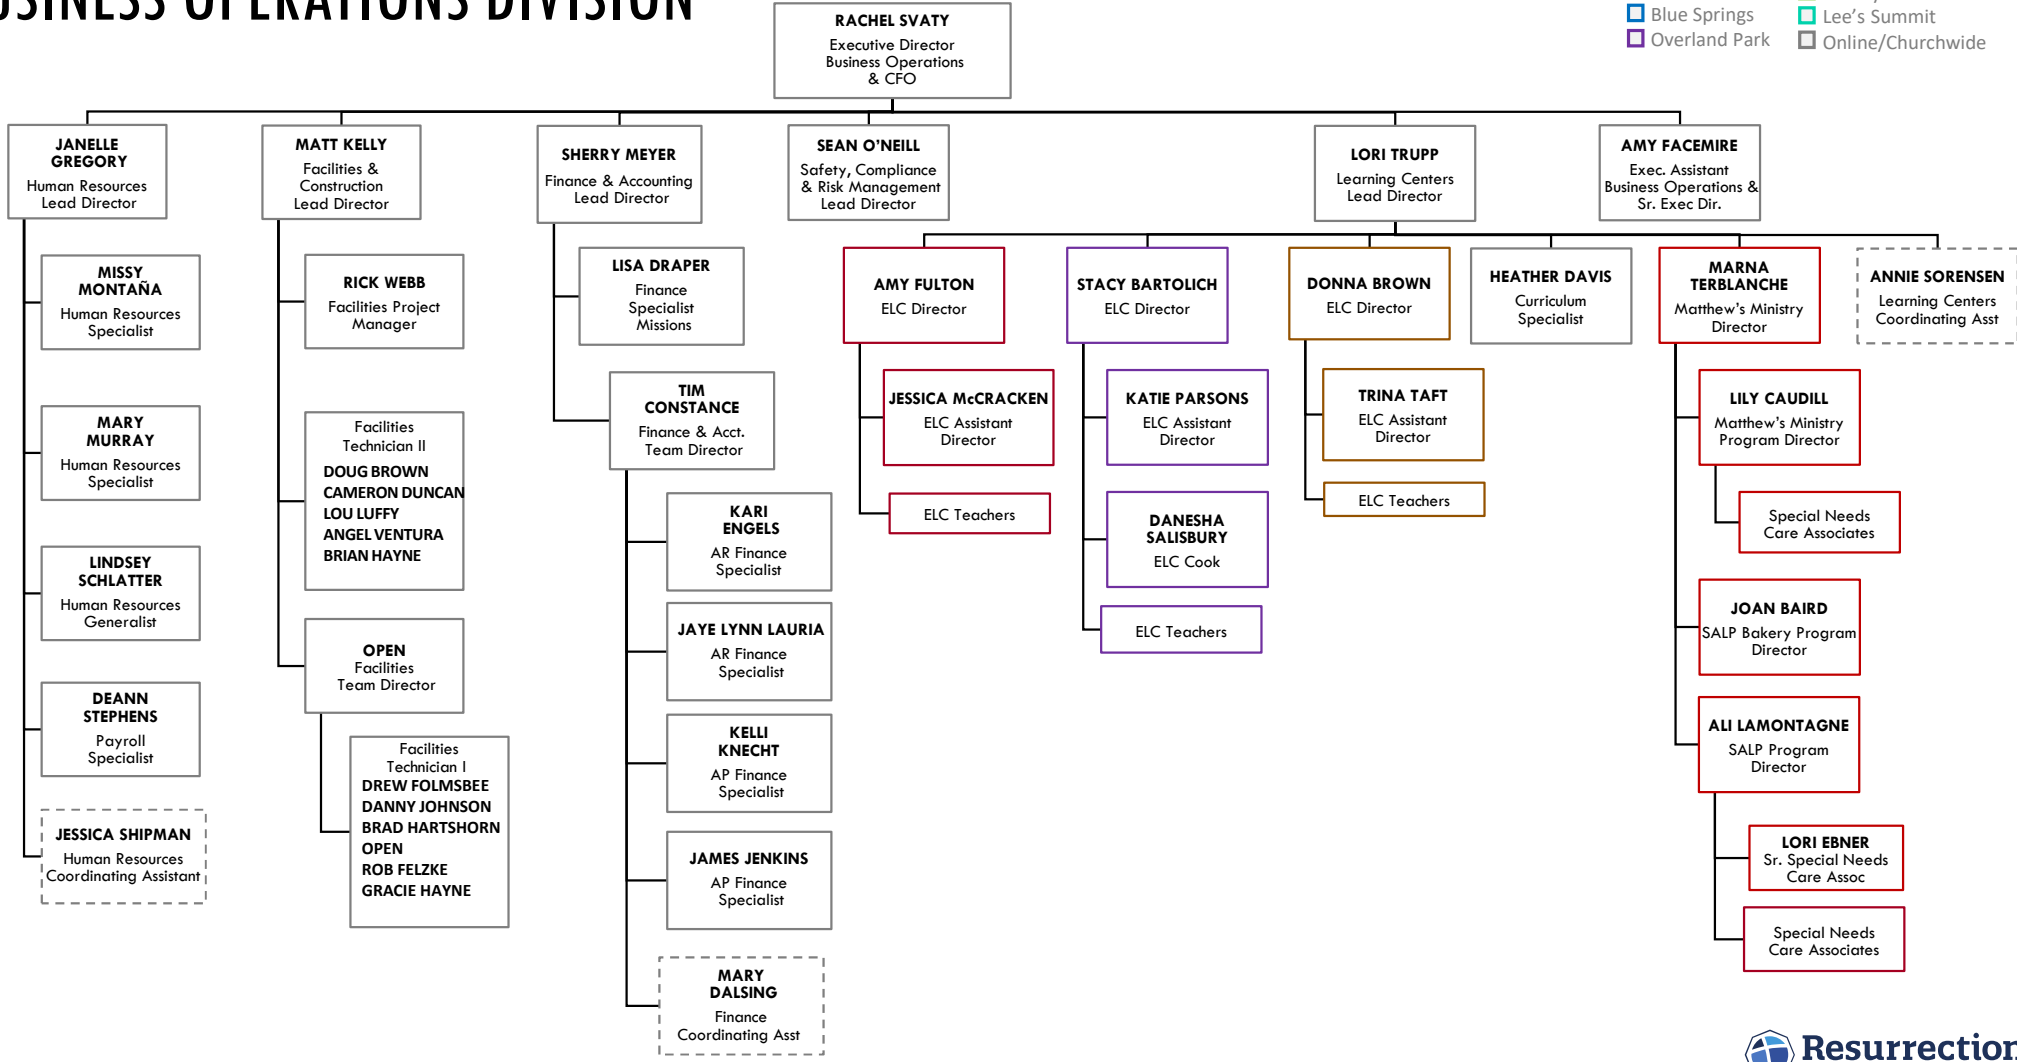

STUDENT MINISTRIES

- Leawood
- West
- Downtown
- Blue Springs
- Overland Park
- Brookside
- Spring Hill
- Liberty
- Lee's Summit
- Online/Churchwide

ADULT DISCIPLESHIP MINISTRIES

- Leawood
- West
- Downtown
- Blue Springs
- Overland Park
- Brookside
- Spring Hill
- Liberty
- Lee's Summit
- Online/Churchwide

MISSION MINISTRIES

- Leewood
- West
- Downtown
- Blue Springs
- Overland Park
- Brookside
- Spring Hill
- Liberty
- Lee's Summit
- Online/Churchwide

CARE AND MENTAL WELLNESS

- Leewood
- West
- Downtown
- Blue Springs
- Overland Park
- Brookside
- Spring Hill
- Liberty
- Lee's Summit
- Online/Churchwide

LOCATIONS

- Leawood
- West
- Downtown
- Blue Springs
- Overland Park
- Brookside
- Spring Hill
- Liberty
- Lee's Summit
- Online/Churchwide

- The "Impact Team" at each Location includes leaders from:
- Kid's Ministry
 - Student Ministry
 - Adult Discipleship
 - Missions
 - Worship Leaders
 - Technical Production
 - Facilities

BUSINESS OPERATIONS DIVISION

- Leewood
- West
- Downtown
- Blue Springs
- Overland Park
- Brookside
- Spring Hill
- Liberty
- Lee's Summit
- Online/Churchwide

DONOR RELATIONS DIVISION

- Leewood
- West
- Downtown
- Blue Springs
- Overland Park
- Brookside
- Spring Hill
- Liberty
- Lee's Summit
- Online/Churchwide