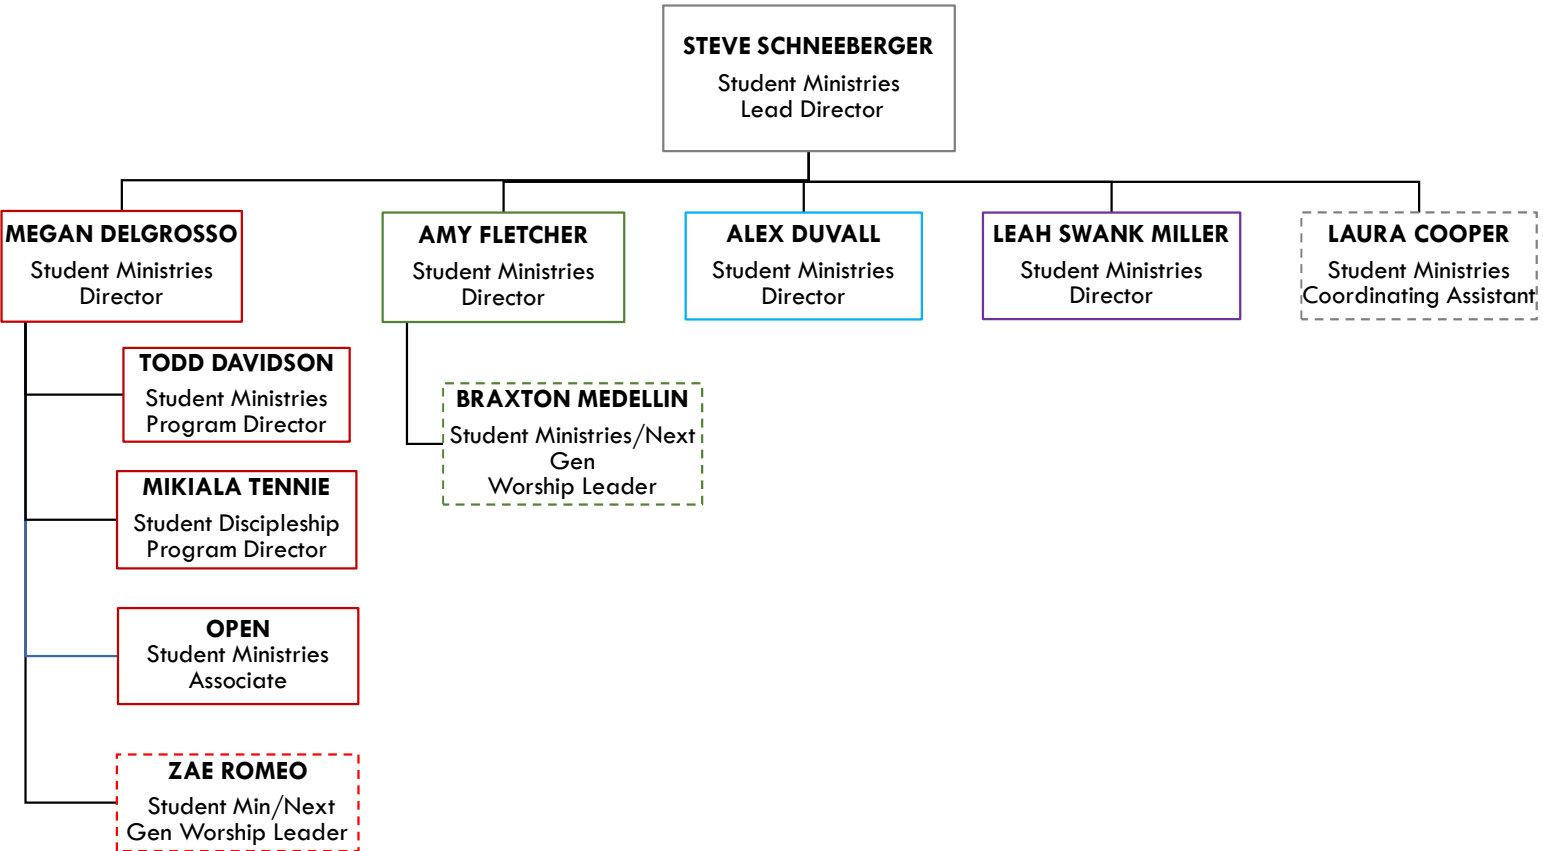

SCOTT CHROSTEK
Executive Director
Ministries and Programs

ASHLEY MORGAN KIRK
Online Community Pastor

KID'S MINISTRIES

- Leewood
- West
- Downtown
- Blue Springs
- Overland Park
- Brookside
- Spring Hill
- Liberty
- Lee's Summit
- Online/Churchwide

STUDENT MINISTRIES

- Leewood
- West
- Downtown
- Blue Springs
- Overland Park
- Brookside
- Spring Hill
- Liberty
- Lee's Summit
- Online/Churchwide

ADULT DISCIPLESHIP MINISTRIES

- Leawood
- West
- Downtown
- Blue Springs
- Overland Park
- Brookside
- Spring Hill
- Liberty
- Lee's Summit
- Online/Churchwide

LOCATIONS

- Leewood
- West
- Downtown
- Blue Springs
- Overland Park
- Brookside
- Spring Hill
- Liberty
- Lee's Summit
- Online/Churchwide

- The "Impact Team" at each Location includes leaders from:
- Kid's Ministry
 - Student Ministry
 - Adult Discipleship
 - Missions
 - Worship Leaders
 - Technical Production
 - Facilities