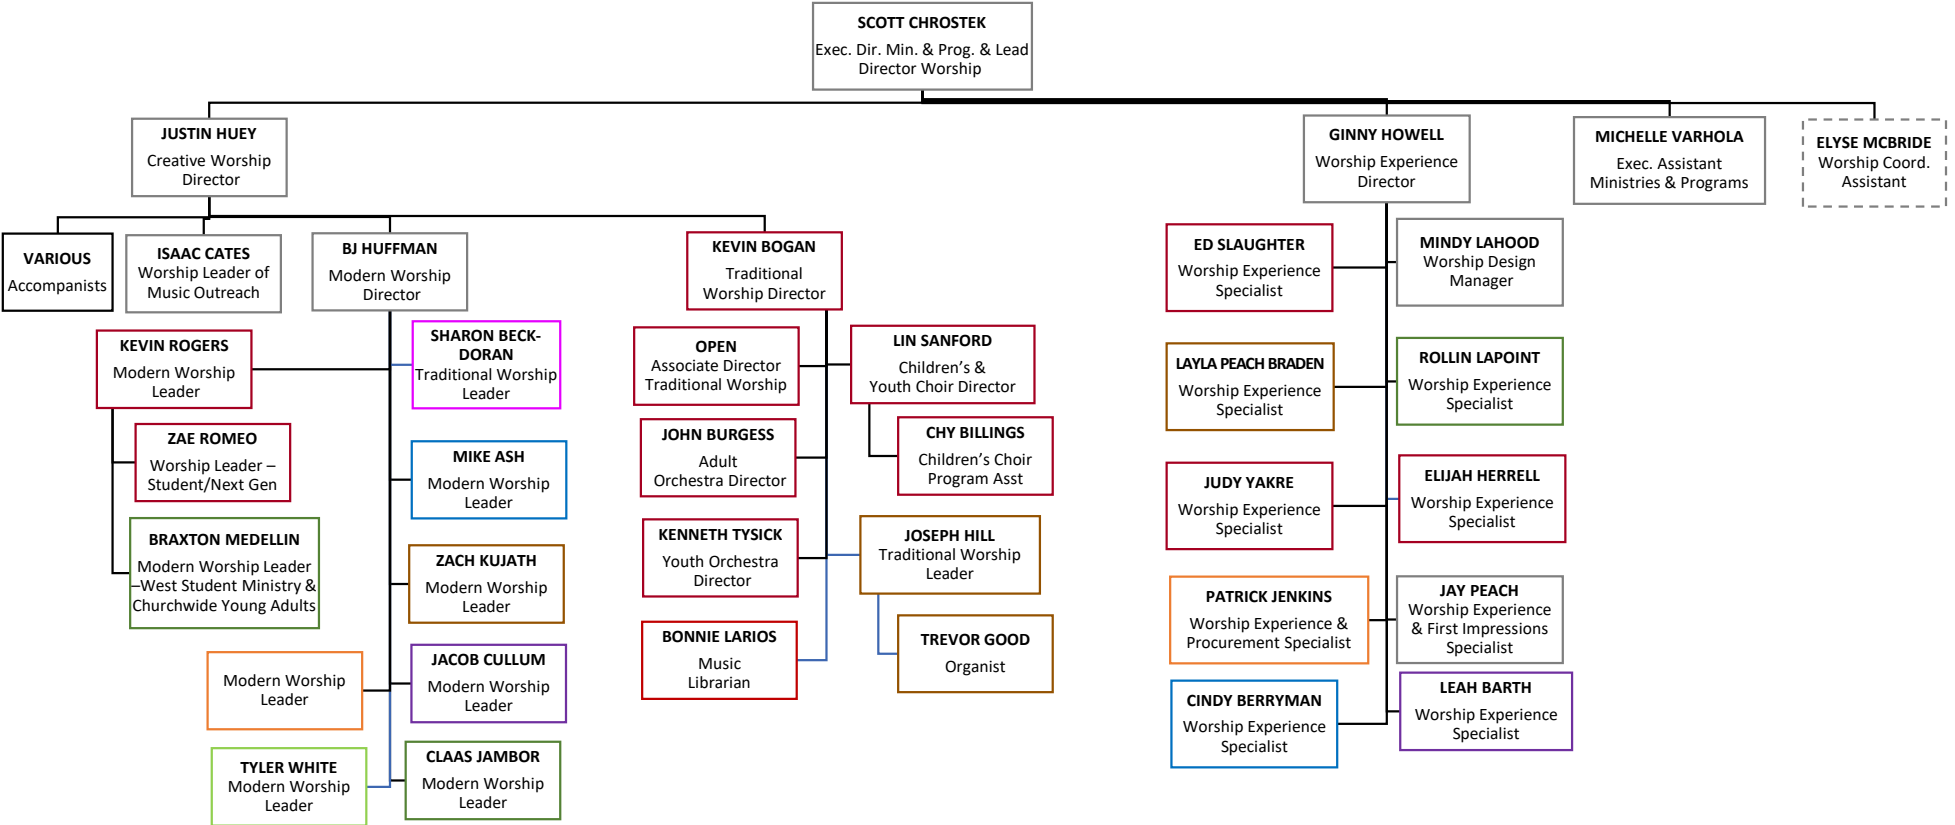

BUSINESS OPERATIONS

DONOR RELATIONS

EXECUTIVE LEADERSHIP TEAM

- Leewood
- West
- Downtown
- Blue Springs
- Overland Park
- Brookside
- Spring Hill
- Liberty
- Lee's Summit
- Online/Churchwide

RESURRECTION EXPERIENCE DIVISION

WORSHIP MINISTRIES

- Leewood
- West
- Downtown
- Blue Springs
- Overland Park
- Brookside
- Spring Hill
- Liberty
- Lee's Summit
- Online/Churchwide

ONLINE MINISTRIES

- Leewood
- West
- Downtown
- Blue Springs
- Overland Park
- Brookside
- Spring Hill
- Liberty
- Lee's Summit
- Online/Churchwide

SCOTT CHROSTEK
Executive Director
Ministries and Programs

ASHLEY MORGAN KIRK
Online Community Pastor

KID'S MINISTRIES

- Leewood
- West
- Downtown
- Blue Springs
- Overland Park
- Brookside
- Spring Hill
- Liberty
- Lee's Summit
- Online/Churchwide

LOCATIONS

- Leewood
- West
- Downtown
- Blue Springs
- Overland Park
- Brookside
- Spring Hill
- Liberty
- Lee's Summit
- Online/Churchwide

- The "Impact Team" at each Location includes leaders from:
- Kid's Ministry
 - Student Ministry
 - Adult Discipleship
 - Missions
 - Worship Leaders
 - Technical Production
 - Facilities