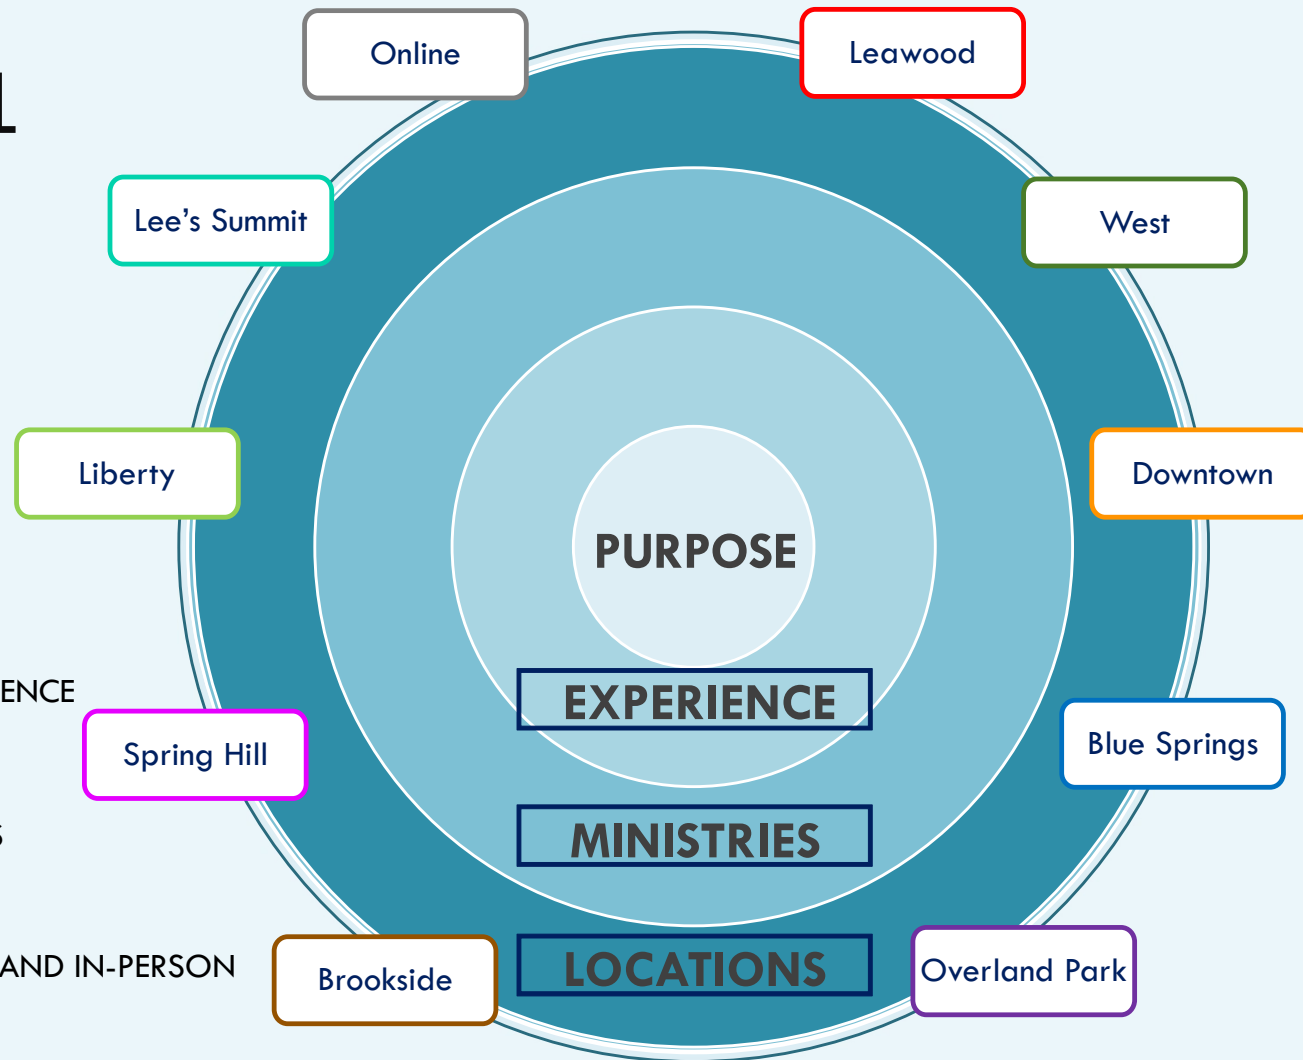

ORGANIZATIONAL MODEL

CENTERED ON A CLEAR PURPOSE

DESIGNED AROUND THE RESURRECTION EXPERIENCE

BROUGHT TO LIFE BY MINISTRY PROGRAMS

ENCOUNTERED AT A LOCATION, ONLINE AND IN-PERSON

SUPPORTED BY

CARE & WELLNESS

BUSINESS OPERATIONS

DONOR RELATIONS

EXECUTIVE LEADERSHIP TEAM

- Leewood
- West
- Downtown
- Blue Springs
- Overland Park
- Brookside
- Spring Hill
- Liberty
- Lee's Summit
- Online/Churchwide

RESURRECTION EXPERIENCE DIVISION

WORSHIP MINISTRIES

- Leewood
- West
- Downtown
- Blue Springs
- Overland Park
- Brookside
- Spring Hill
- Liberty
- Lee's Summit
- Online/Churchwide

ONLINE MINISTRIES

- Leewood
- West
- Downtown
- Blue Springs
- Overland Park
- Brookside
- Spring Hill
- Liberty
- Lee's Summit
- Online/Churchwide

LOCATIONS

- Leewood
- West
- Downtown
- Blue Springs
- Overland Park
- Brookside
- Spring Hill
- Liberty
- Lee's Summit
- Online/Churchwide

- The "Impact Team" at each Location includes leaders from:
- Kid's Ministry
 - Student Ministry
 - Adult Discipleship
 - Missions
 - Worship Leaders
 - Technical Production
 - Facilities