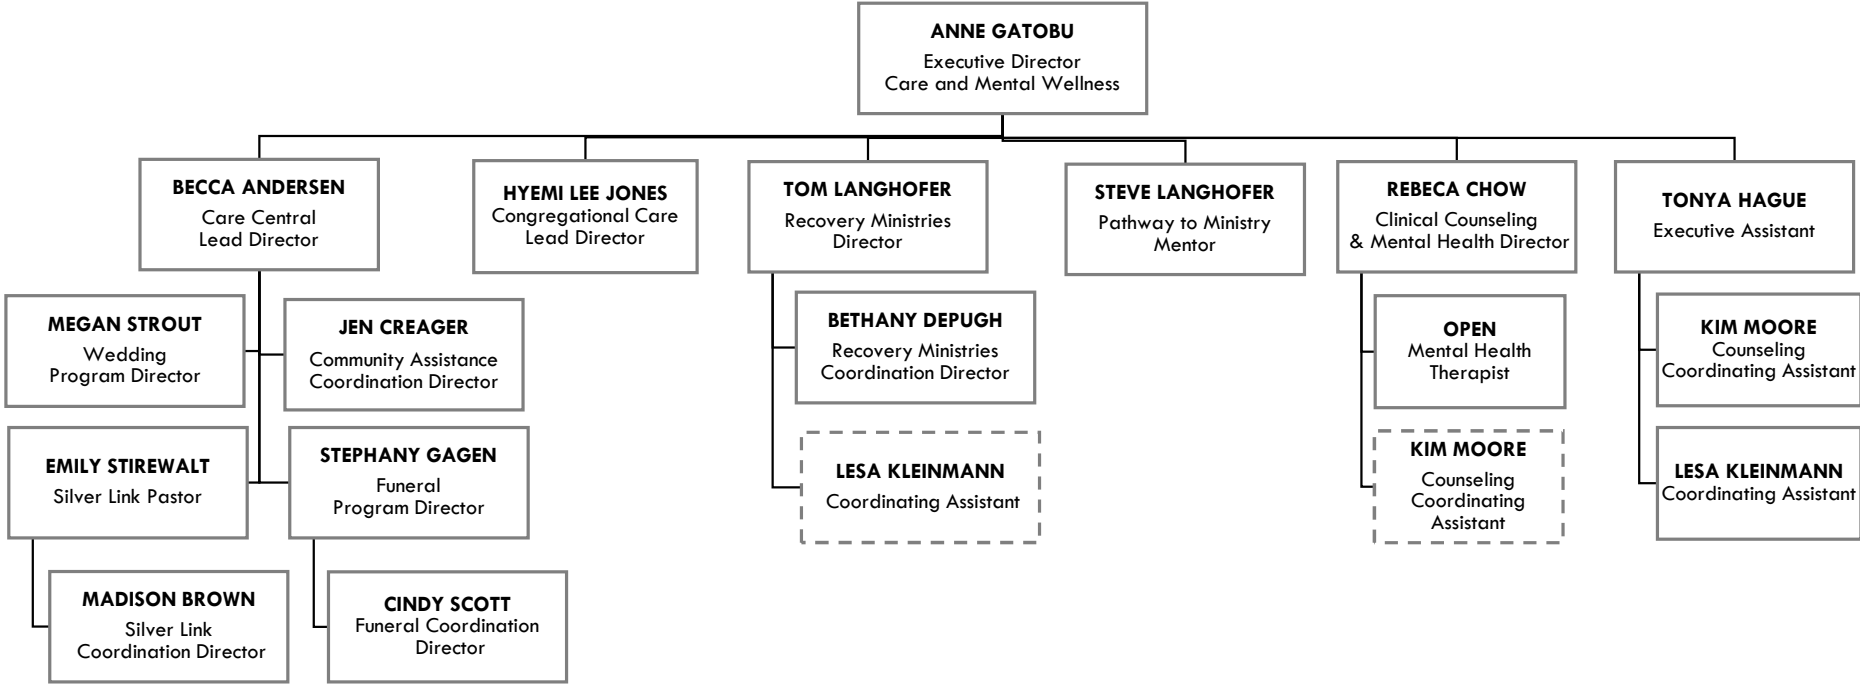

SCOTT CHROSTEK
Executive Director
Ministries and Programs

ASHLEY MORGAN KIRK
Online Community Pastor

KID'S MINISTRIES

- Leewood
- West
- Downtown
- Blue Springs
- Overland Park
- Brookside
- Spring Hill
- Liberty
- Lee's Summit
- Online/Churchwide

STUDENT MINISTRIES

- Leewood
- West
- Downtown
- Blue Springs
- Overland Park
- Brookside
- Spring Hill
- Liberty
- Lee's Summit
- Online/Churchwide

ADULT DISCIPLESHIP MINISTRIES

- Leawood
- West
- Downtown
- Blue Springs
- Overland Park
- Brookside
- Spring Hill
- Liberty
- Lee's Summit
- Online/Churchwide

MISSION MINISTRIES

- Leewood
- West
- Downtown
- Blue Springs
- Overland Park
- Brookside
- Spring Hill
- Liberty
- Lee's Summit
- Online/Churchwide

CARE AND MENTAL WELLNESS

- Leewood
- West
- Downtown
- Blue Springs
- Overland Park
- Brookside
- Spring Hill
- Liberty
- Lee's Summit
- Online/Churchwide

LOCATIONS

- Leewood
- West
- Downtown
- Blue Springs
- Overland Park
- Brookside
- Spring Hill
- Liberty
- Lee's Summit
- Online/Churchwide

- The "Impact Team" at each Location includes leaders from:
- Kid's Ministry
 - Student Ministry
 - Adult Discipleship
 - Missions
 - Worship Leaders
 - Technical Production
 - Facilities