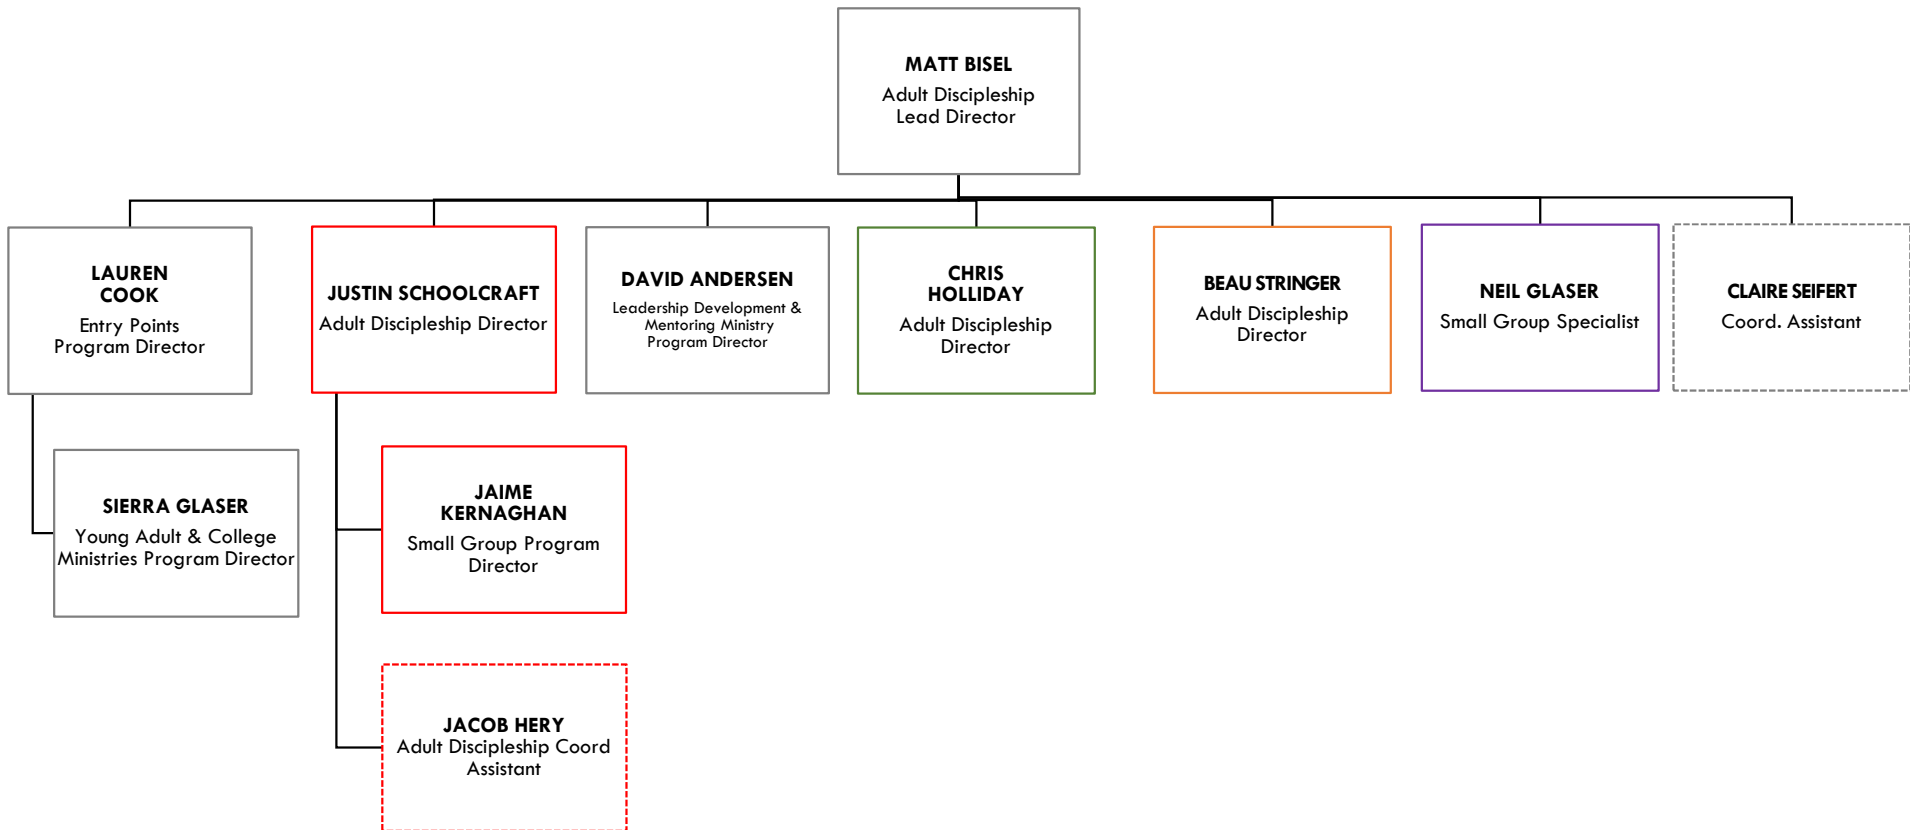

WORSHIP MINISTRIES

- Leewood
- West
- Downtown
- Blue Springs
- Overland Park
- Brookside
- Spring Hill
- Liberty
- Lee's Summit
- Online/Churchwide

ONLINE MINISTRIES

- Leewood
- West
- Downtown
- Blue Springs
- Overland Park
- Brookside
- Spring Hill
- Liberty
- Lee's Summit
- Online/Churchwide

SCOTT CHROSTEK
Executive Director
Ministries and Programs

ASHLEY MORGAN KIRK
Online Community Pastor

KID'S MINISTRIES

- Leewood
- West
- Downtown
- Blue Springs
- Overland Park
- Brookside
- Spring Hill
- Liberty
- Lee's Summit
- Online/Churchwide

STUDENT MINISTRIES

- Leewood
- West
- Downtown
- Blue Springs
- Overland Park
- Brookside
- Spring Hill
- Liberty
- Lee's Summit
- Online/Churchwide

ADULT DISCIPLESHIP MINISTRIES

- Leawood
- West
- Downtown
- Blue Springs
- Overland Park
- Brookside
- Spring Hill
- Liberty
- Lee's Summit
- Online/Churchwide

LOCATIONS

- Leewood
- West
- Downtown
- Blue Springs
- Overland Park
- Brookside
- Spring Hill
- Liberty
- Lee's Summit
- Online/Churchwide

- The "Impact Team" at each Location includes leaders from:
- Kid's Ministry
 - Student Ministry
 - Adult Discipleship
 - Missions
 - Worship Leaders
 - Technical Production
 - Facilities