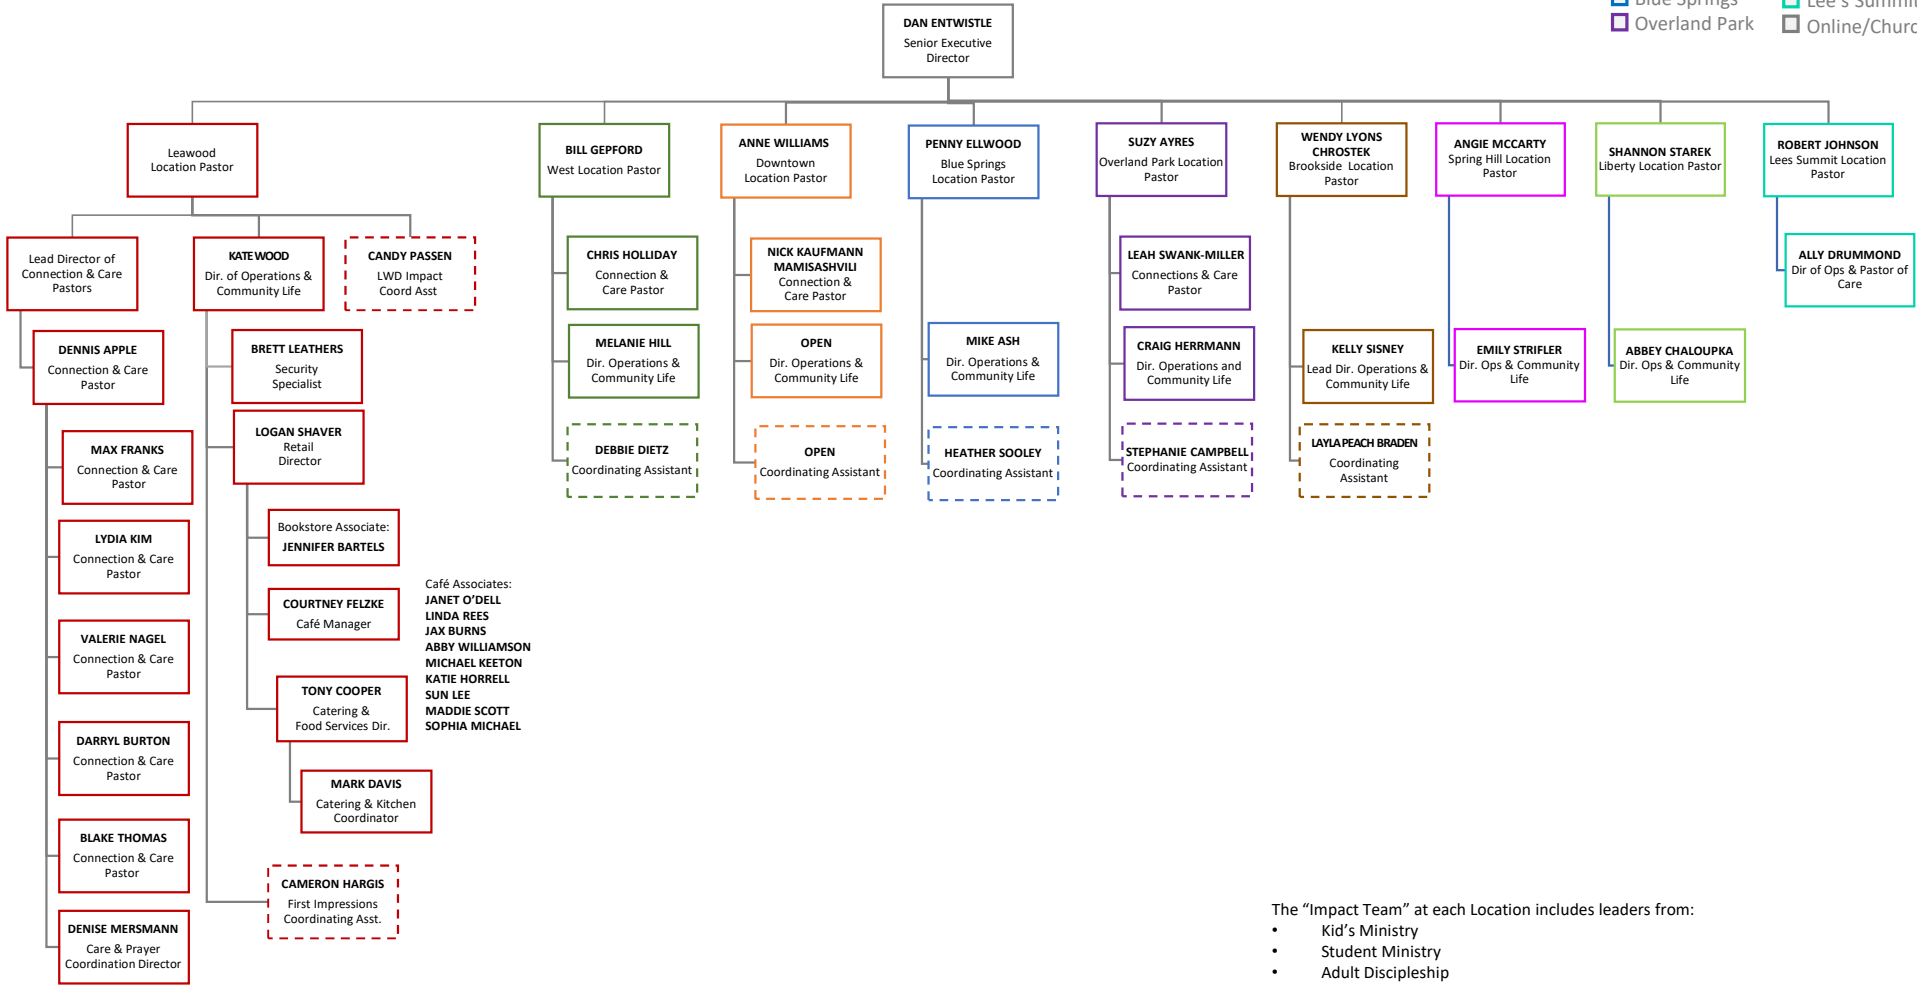

WORSHIP MINISTRIES

- Leewood
- West
- Downtown
- Blue Springs
- Overland Park
- Brookside
- Spring Hill
- Liberty
- Lee's Summit
- Online/Churchwide

ONLINE MINISTRIES

- Leewood
- West
- Downtown
- Blue Springs
- Overland Park
- Brookside
- Spring Hill
- Liberty
- Lee's Summit
- Online/Churchwide

STUDENT MINISTRIES

- Leewood
- West
- Downtown
- Blue Springs
- Overland Park
- Brookside
- Spring Hill
- Liberty
- Lee's Summit
- Online/Churchwide

ADULT DISCIPLESHIP MINISTRIES

- Leawood
- West
- Downtown
- Blue Springs
- Overland Park
- Brookside
- Spring Hill
- Liberty
- Lee's Summit
- Online/Churchwide

MISSION MINISTRIES

- Leewood
- West
- Downtown
- Blue Springs
- Overland Park
- Brookside
- Spring Hill
- Liberty
- Lee's Summit
- Online/Churchwide

CARE AND MENTAL WELLNESS

- Leewood
- West
- Downtown
- Blue Springs
- Overland Park
- Brookside
- Spring Hill
- Liberty
- Lee's Summit
- Online/Churchwide

LOCATIONS

- Leewood
- West
- Downtown
- Blue Springs
- Overland Park
- Brookside
- Spring Hill
- Liberty
- Lee's Summit
- Online/Churchwide

- The "Impact Team" at each Location includes leaders from:
- Kid's Ministry
 - Student Ministry
 - Adult Discipleship
 - Missions
 - Worship Leaders
 - Technical Production
 - Facilities