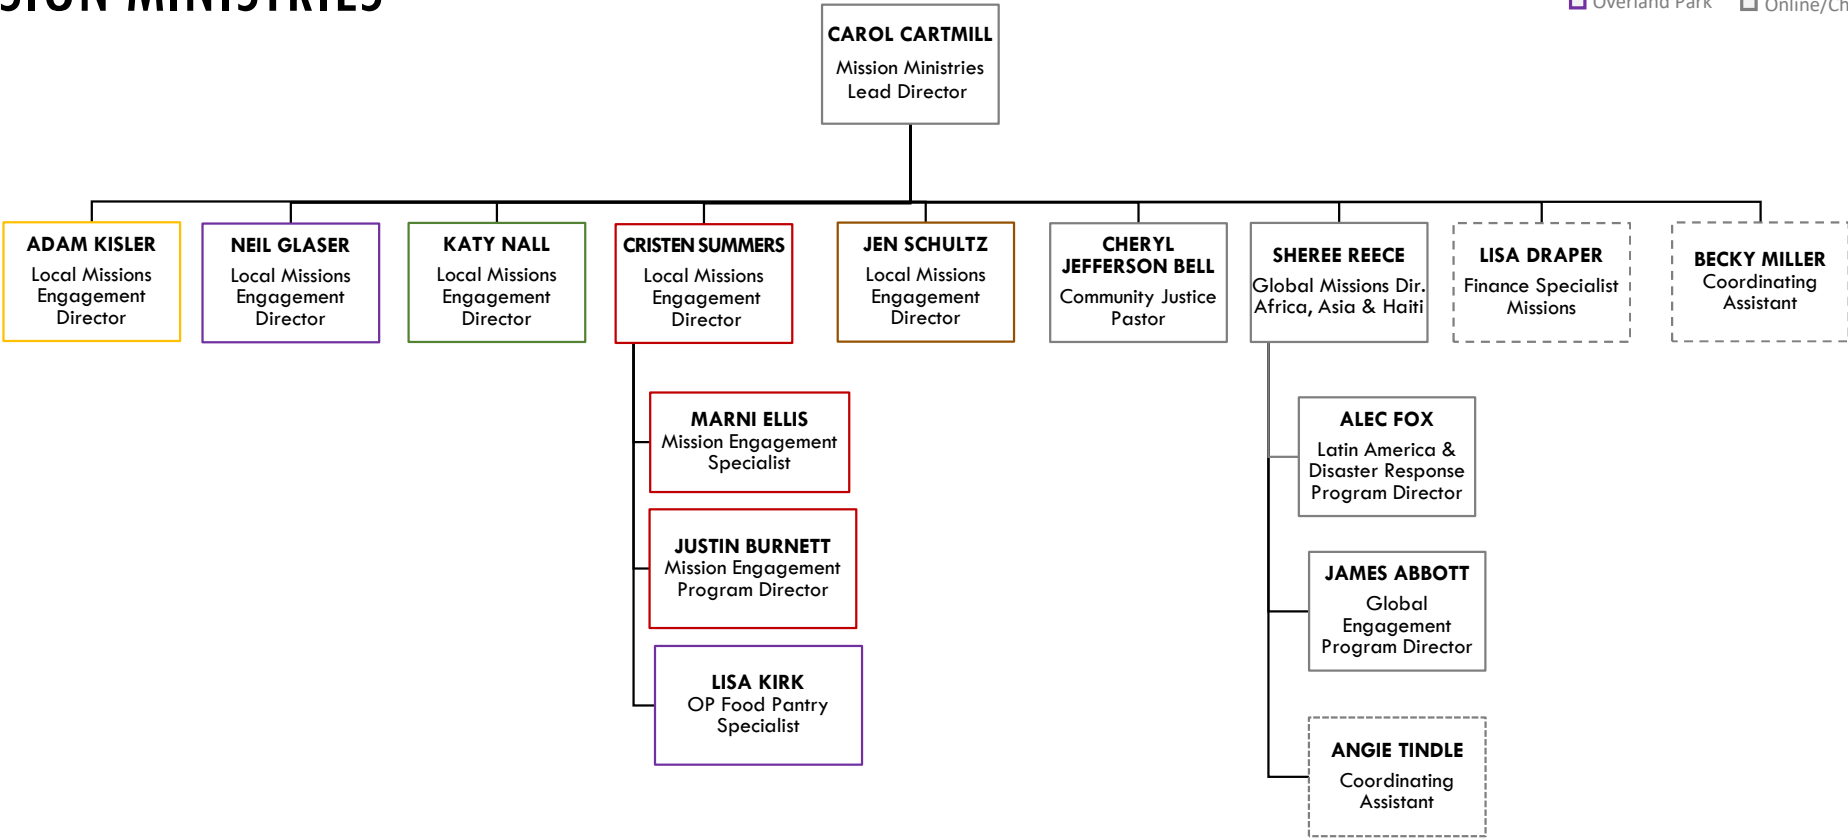

SCOTT CHROSTEK
Executive Director
Ministries and Programs

ASHLEY MORGAN KIRK
Online Community Pastor

KID'S MINISTRIES

- Leewood
- West
- Downtown
- Blue Springs
- Overland Park
- Brookside
- Spring Hill
- Liberty
- Lee's Summit
- Online/Churchwide

STUDENT MINISTRIES

- Leewood
- West
- Downtown
- Blue Springs
- Overland Park
- Brookside
- Spring Hill
- Liberty
- Lee's Summit
- Online/Churchwide

ADULT DISCIPLESHIP MINISTRIES

- Leawood
- West
- Downtown
- Blue Springs
- Overland Park
- Brookside
- Spring Hill
- Liberty
- Lee's Summit
- Online/Churchwide

MISSION MINISTRIES

- Leewood
- West
- Downtown
- Blue Springs
- Overland Park
- Brookside
- Spring Hill
- Liberty
- Lee's Summit
- Online/Churchwide

CARE AND MENTAL WELLNESS

- Leewood
- West
- Downtown
- Blue Springs
- Overland Park
- Brookside
- Spring Hill
- Liberty
- Lee's Summit
- Online/Churchwide

LOCATIONS

- Leewood
- West
- Downtown
- Blue Springs
- Overland Park
- Brookside
- Spring Hill
- Liberty
- Lee's Summit
- Online/Churchwide

- The "Impact Team" at each Location includes leaders from:
- Kid's Ministry
 - Student Ministry
 - Adult Discipleship
 - Missions
 - Worship Leaders
 - Technical Production
 - Facilities