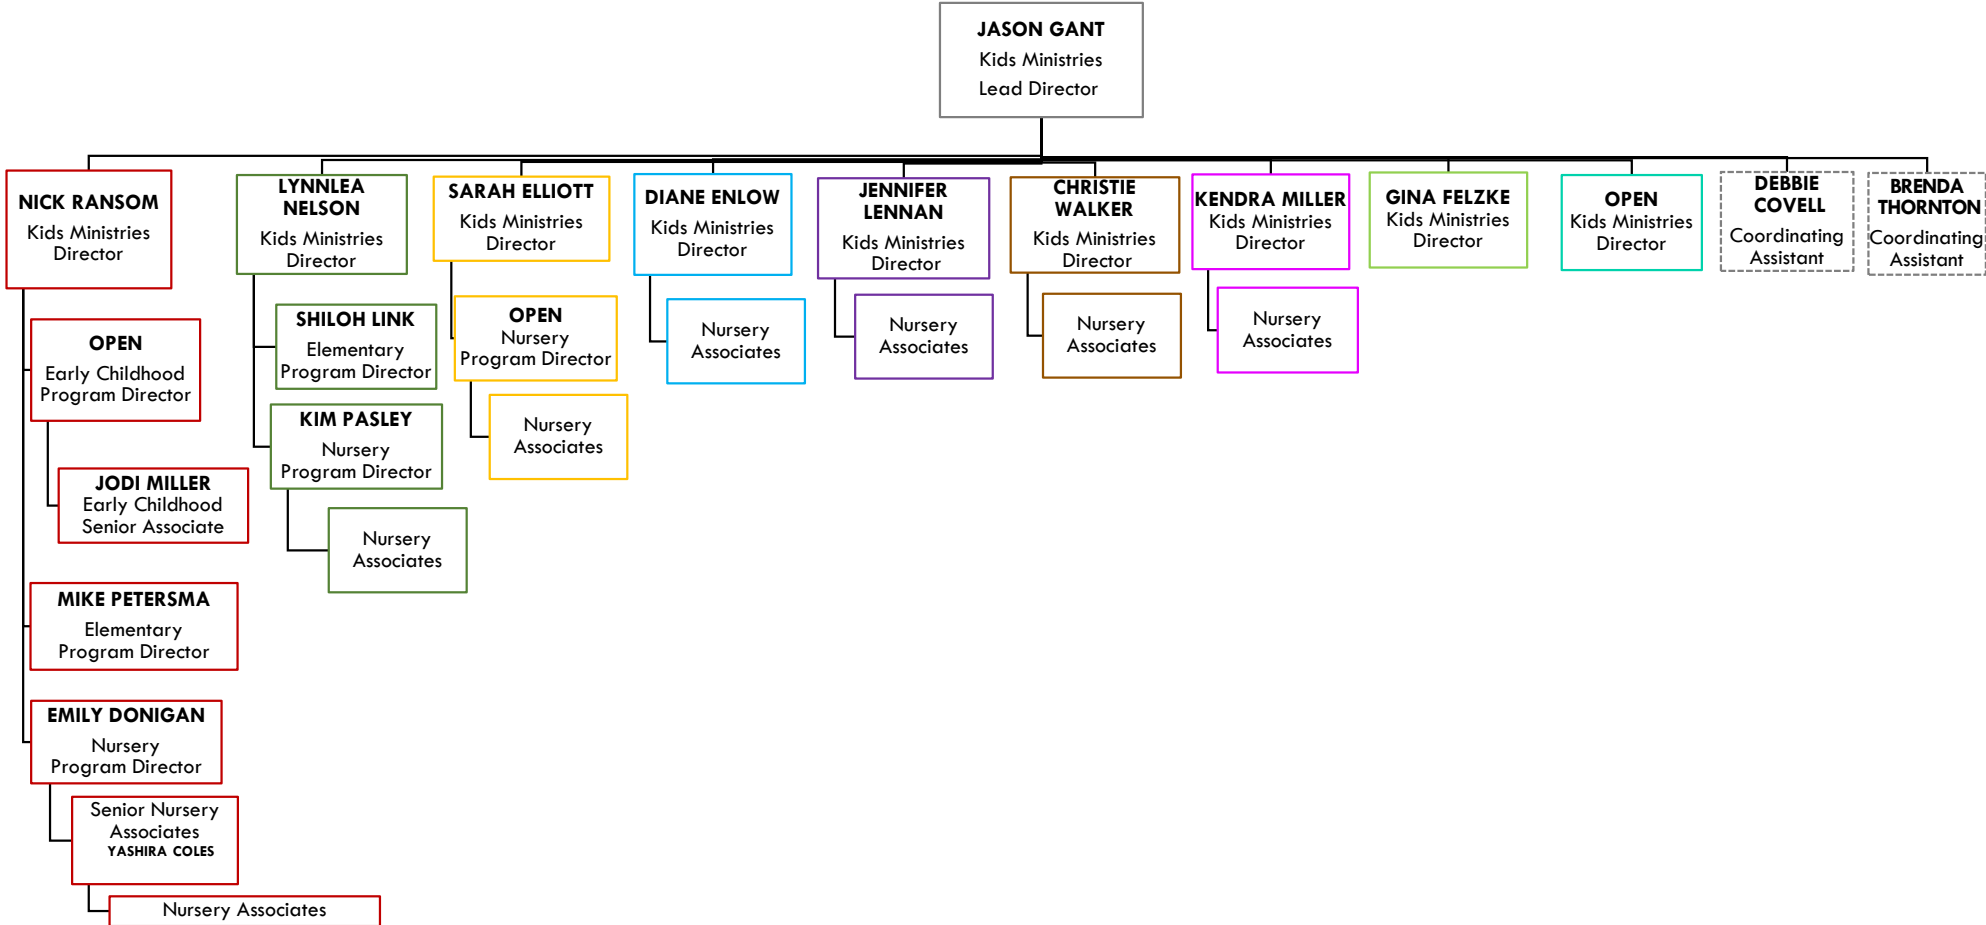

BUSINESS OPERATIONS

DONOR RELATIONS

EXECUTIVE LEADERSHIP TEAM

- Leewood
- West
- Downtown
- Blue Springs
- Overland Park
- Brookside
- Spring Hill
- Liberty
- Lee's Summit
- Online/Churchwide

RESURRECTION EXPERIENCE DIVISION

WORSHIP MINISTRIES

- Leewood
- West
- Downtown
- Blue Springs
- Overland Park
- Brookside
- Spring Hill
- Liberty
- Lee's Summit
- Online/Churchwide

ONLINE MINISTRIES

- Leewood
- West
- Downtown
- Blue Springs
- Overland Park
- Brookside
- Spring Hill
- Liberty
- Lee's Summit
- Online/Churchwide

SCOTT CHROSTEK
Executive Director
Ministries and Programs

ASHLEY MORGAN KIRK
Online Community Pastor

KID'S MINISTRIES

- Leewood
- West
- Downtown
- Blue Springs
- Overland Park
- Brookside
- Spring Hill
- Liberty
- Lee's Summit
- Online/Churchwide

STUDENT MINISTRIES

- Leewood
- West
- Downtown
- Blue Springs
- Overland Park
- Brookside
- Spring Hill
- Liberty
- Lee's Summit
- Online/Churchwide

ADULT DISCIPLESHIP MINISTRIES

- Leawood
- West
- Downtown
- Blue Springs
- Overland Park
- Brookside
- Spring Hill
- Liberty
- Lee's Summit
- Online/Churchwide