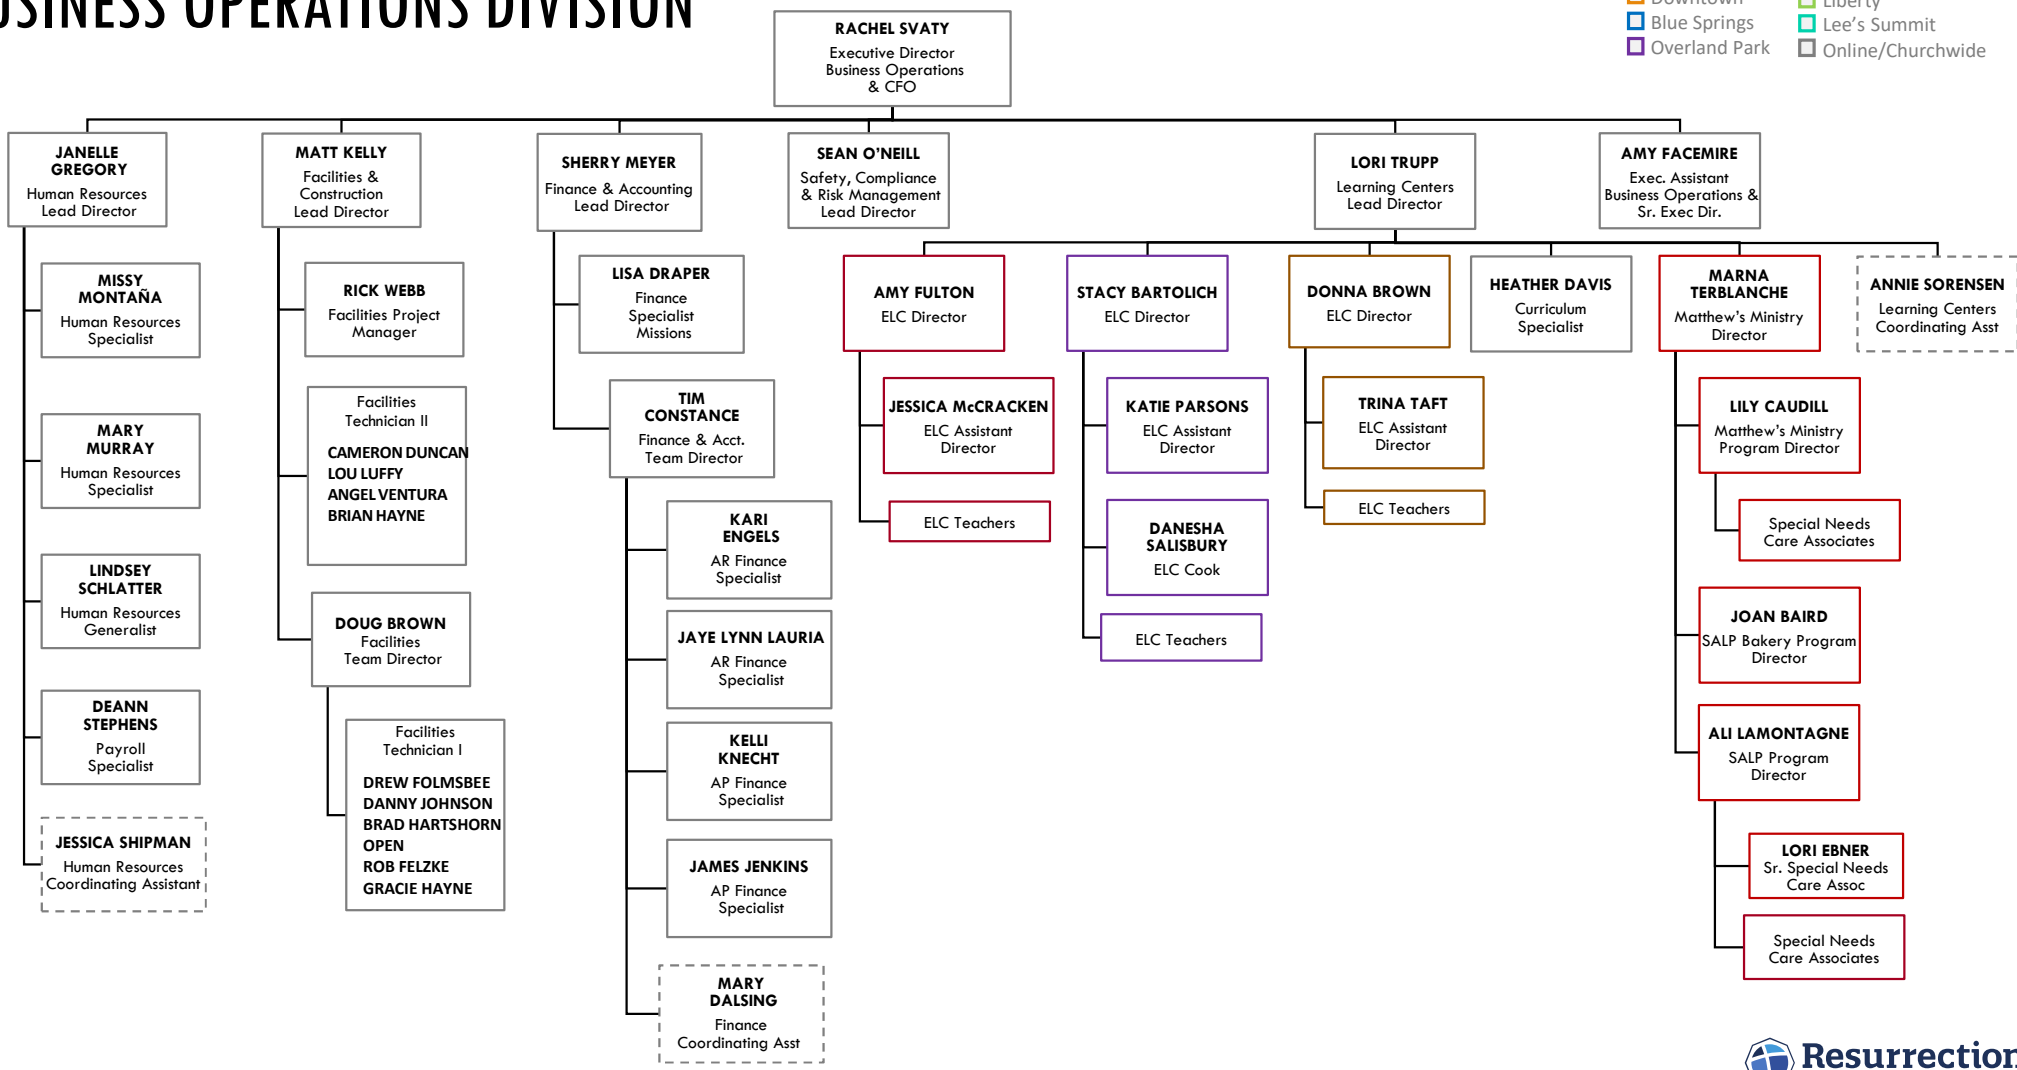

STUDENT MINISTRIES

- Leewood
- West
- Downtown
- Blue Springs
- Overland Park
- Brookside
- Spring Hill
- Liberty
- Lee's Summit
- Online/Churchwide

ADULT DISCIPLESHIP MINISTRIES

- Leawood
- West
- Downtown
- Blue Springs
- Overland Park
- Brookside
- Spring Hill
- Liberty
- Lee's Summit
- Online/Churchwide

MISSION MINISTRIES

- Leewood
- West
- Downtown
- Blue Springs
- Overland Park
- Brookside
- Spring Hill
- Liberty
- Lee's Summit
- Online/Churchwide

CARE AND MENTAL WELLNESS

- Leewood
- West
- Downtown
- Blue Springs
- Overland Park
- Brookside
- Spring Hill
- Liberty
- Lee's Summit
- Online/Churchwide

LOCATIONS

- Leewood
- West
- Downtown
- Blue Springs
- Overland Park
- Brookside
- Spring Hill
- Liberty
- Lee's Summit
- Online/Churchwide

- The "Impact Team" at each Location includes leaders from:
- Kid's Ministry
 - Student Ministry
 - Adult Discipleship
 - Missions
 - Worship Leaders
 - Technical Production
 - Facilities

BUSINESS OPERATIONS DIVISION

- Leawood
- West
- Downtown
- Blue Springs
- Overland Park
- Brookside
- Spring Hill
- Liberty
- Lee's Summit
- Online/Churchwide

DONOR RELATIONS DIVISION

- Leewood
- West
- Downtown
- Blue Springs
- Overland Park
- Brookside
- Spring Hill
- Liberty
- Lee's Summit
- Online/Churchwide