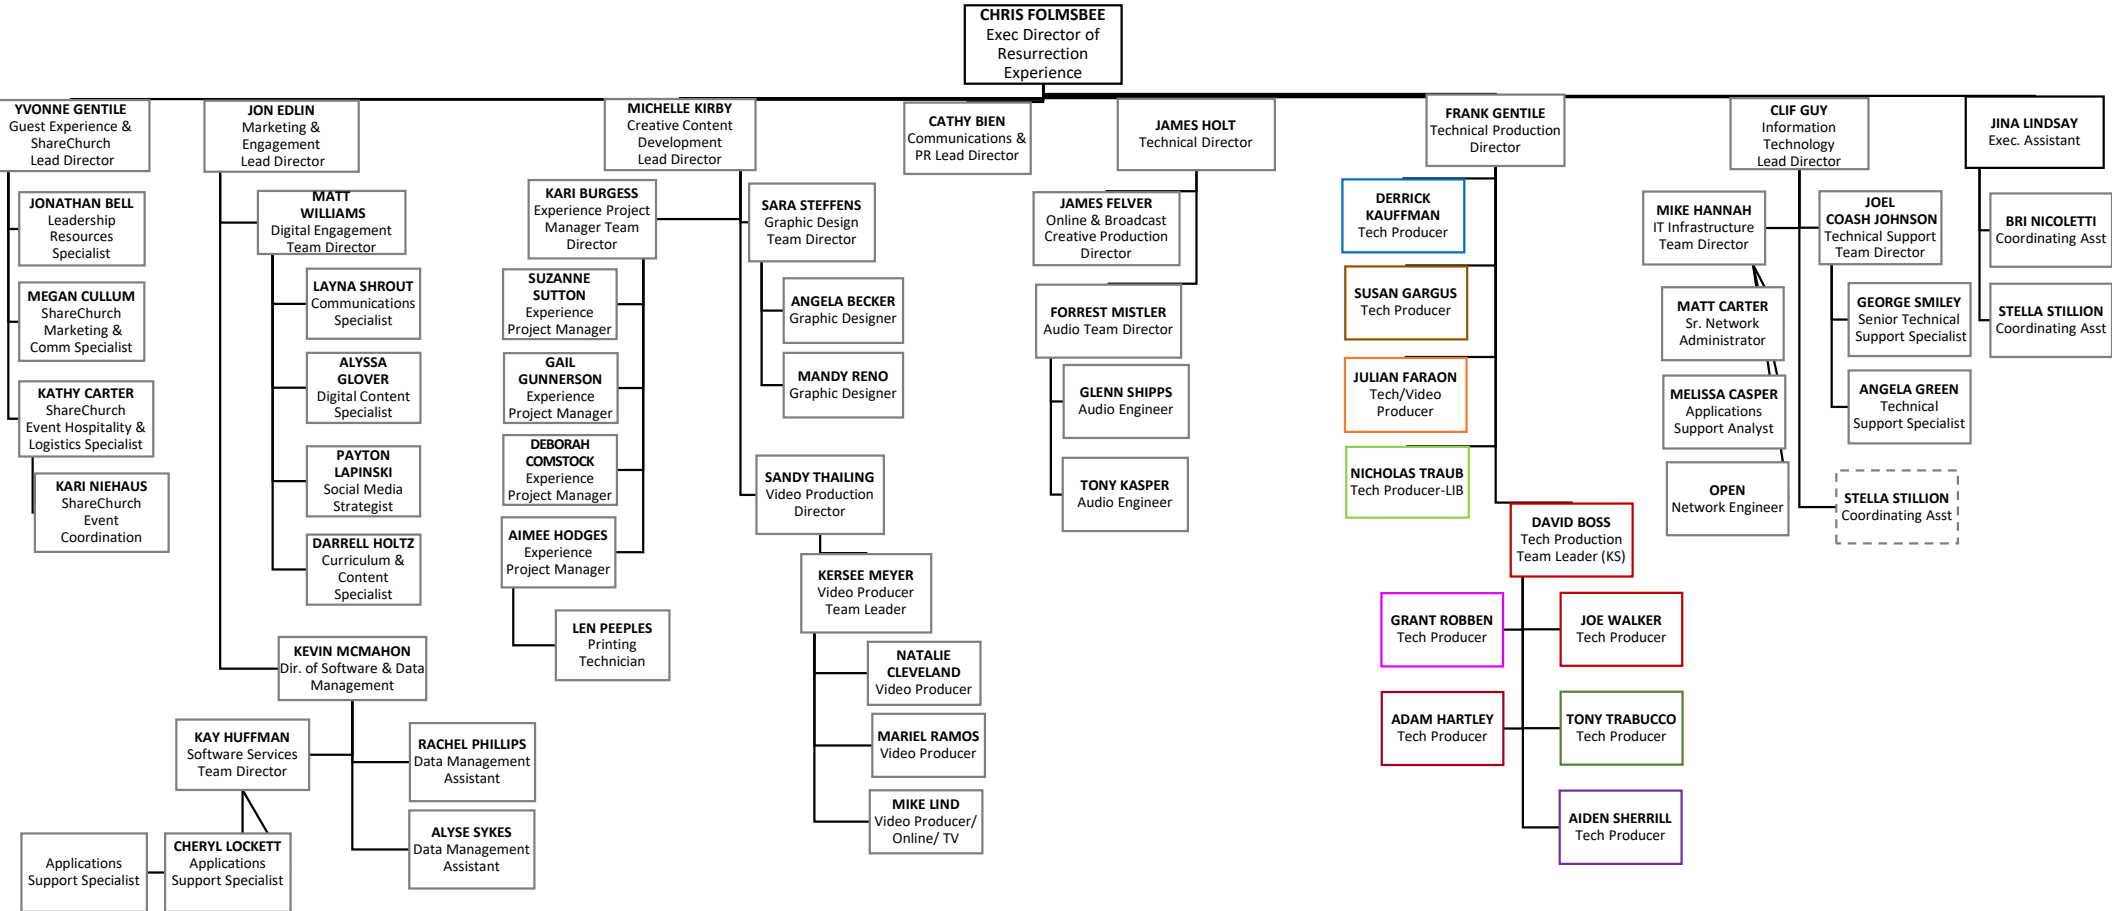

BUSINESS OPERATIONS

DONOR RELATIONS

EXECUTIVE LEADERSHIP TEAM

- Leewood
- West
- Downtown
- Blue Springs
- Overland Park
- Brookside
- Spring Hill
- Liberty
- Lee's Summit
- Online/Churchwide

RESURRECTION EXPERIENCE DIVISION

WORSHIP MINISTRIES

- Leewood
- West
- Downtown
- Blue Springs
- Overland Park
- Brookside
- Spring Hill
- Liberty
- Lee's Summit
- Online/Churchwide

ONLINE MINISTRIES

- Leewood
- West
- Downtown
- Blue Springs
- Overland Park
- Brookside
- Spring Hill
- Liberty
- Lee's Summit
- Online/Churchwide

STUDENT MINISTRIES

- Leewood
- West
- Downtown
- Blue Springs
- Overland Park
- Brookside
- Spring Hill
- Liberty
- Lee's Summit
- Online/Churchwide

ADULT DISCIPLESHIP MINISTRIES

- Leawood
- West
- Downtown
- Blue Springs
- Overland Park
- Brookside
- Spring Hill
- Liberty
- Lee's Summit
- Online/Churchwide

LOCATIONS

- Leewood
- West
- Downtown
- Blue Springs
- Overland Park
- Brookside
- Spring Hill
- Liberty
- Lee's Summit
- Online/Churchwide

- The "Impact Team" at each Location includes leaders from:
- Kid's Ministry
 - Student Ministry
 - Adult Discipleship
 - Missions
 - Worship Leaders
 - Technical Production
 - Facilities