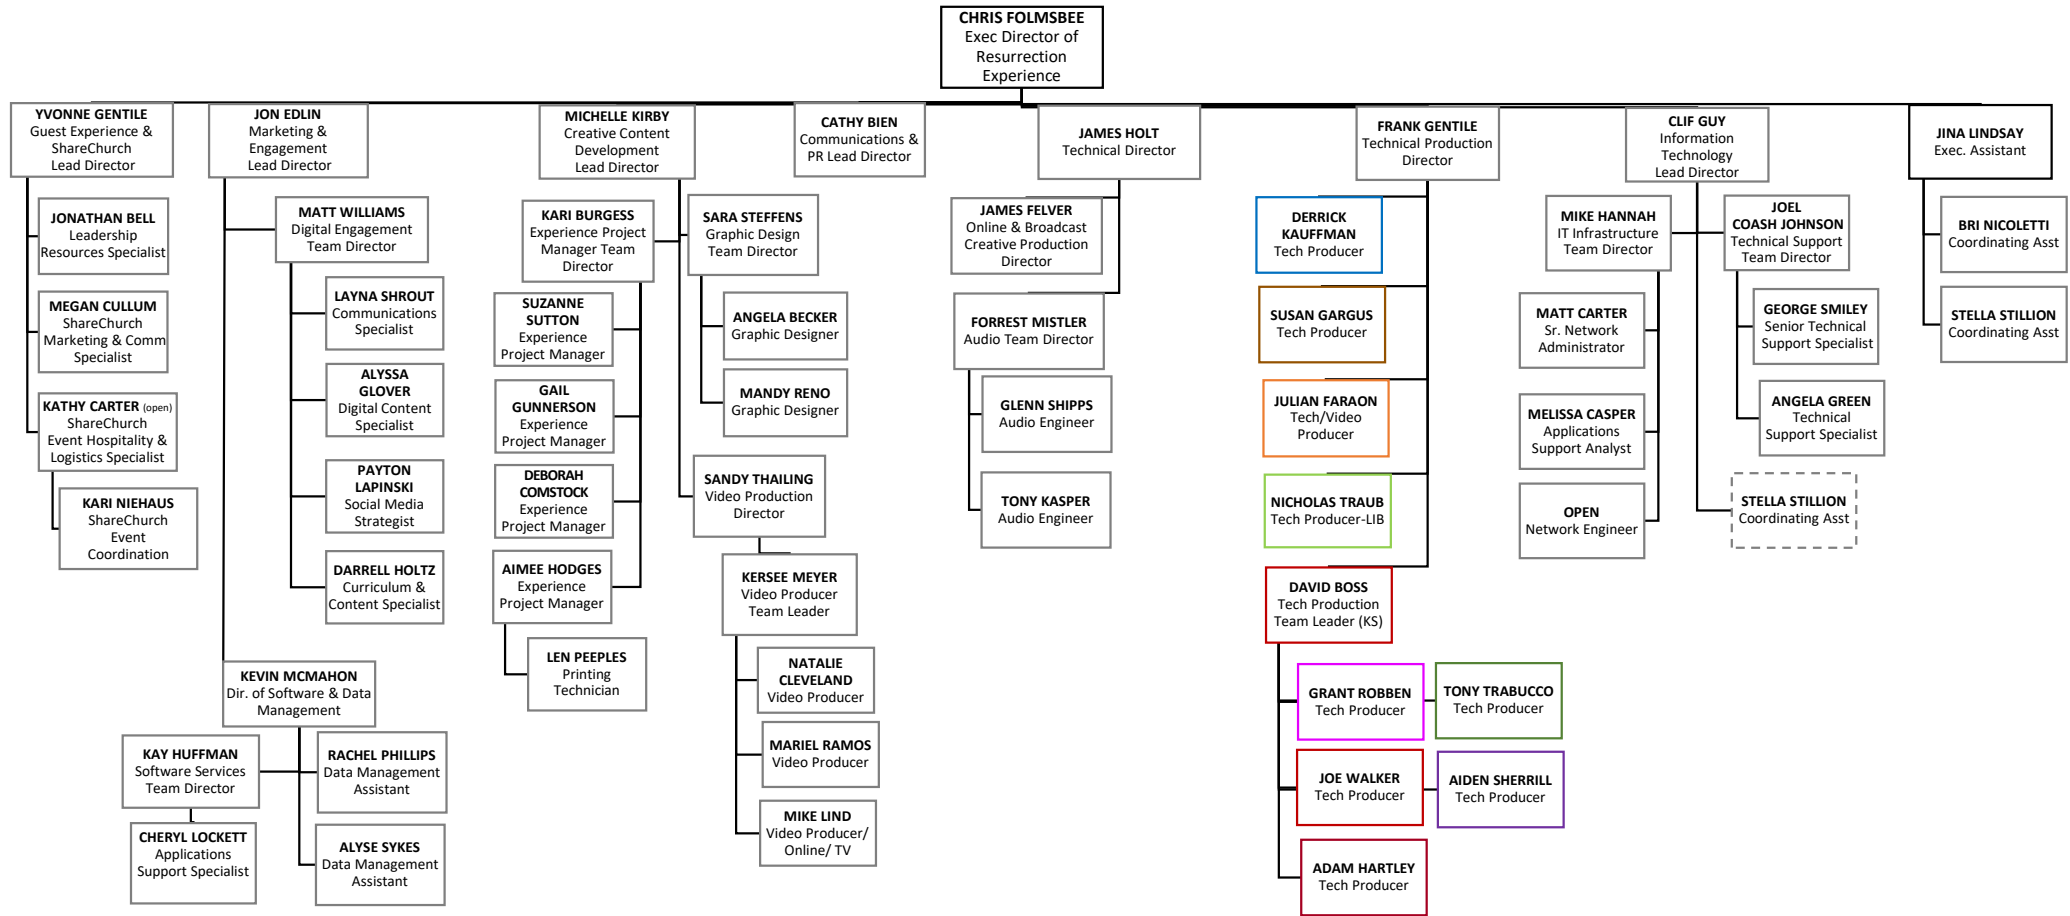

**BUSINESS OPERATIONS**

**DONOR RELATIONS**

# EXECUTIVE LEADERSHIP TEAM

# RESURRECTION EXPERIENCE DIVISION

- Leewood
- West
- Downtown
- Blue Springs
- Overland Park
- Brookside
- Spring Hill
- Liberty
- Lee's Summit
- Online/Churchwide

# WORSHIP MINISTRIES

- Leewood
- West
- Downtown
- Blue Springs
- Overland Park
- Brookside
- Spring Hill
- Liberty
- Lee's Summit
- Online/Churchwide