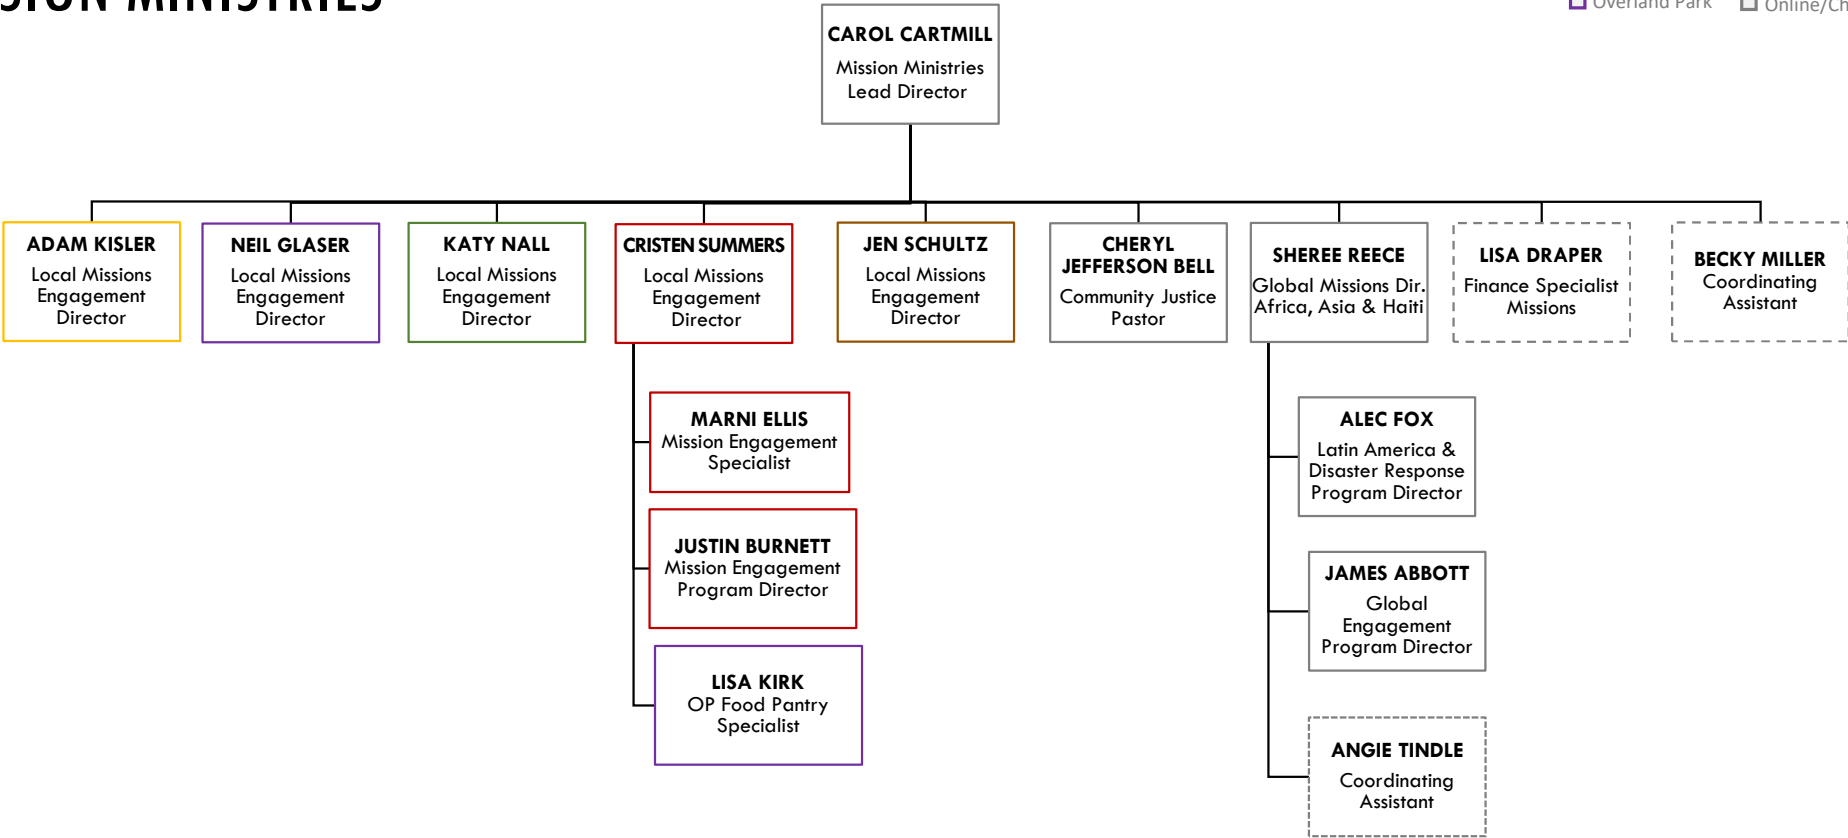

# ADULT DISCIPLESHIP MINISTRIES

- Leewood
- West
- Downtown
- Blue Springs
- Overland Park
- Brookside
- Spring Hill
- Liberty
- Lee's Summit
- Online/Churchwide

# MISSION MINISTRIES

- Leewood
- West
- Downtown
- Blue Springs
- Overland Park
- Brookside
- Spring Hill
- Liberty
- Lee's Summit
- Online/Churchwide