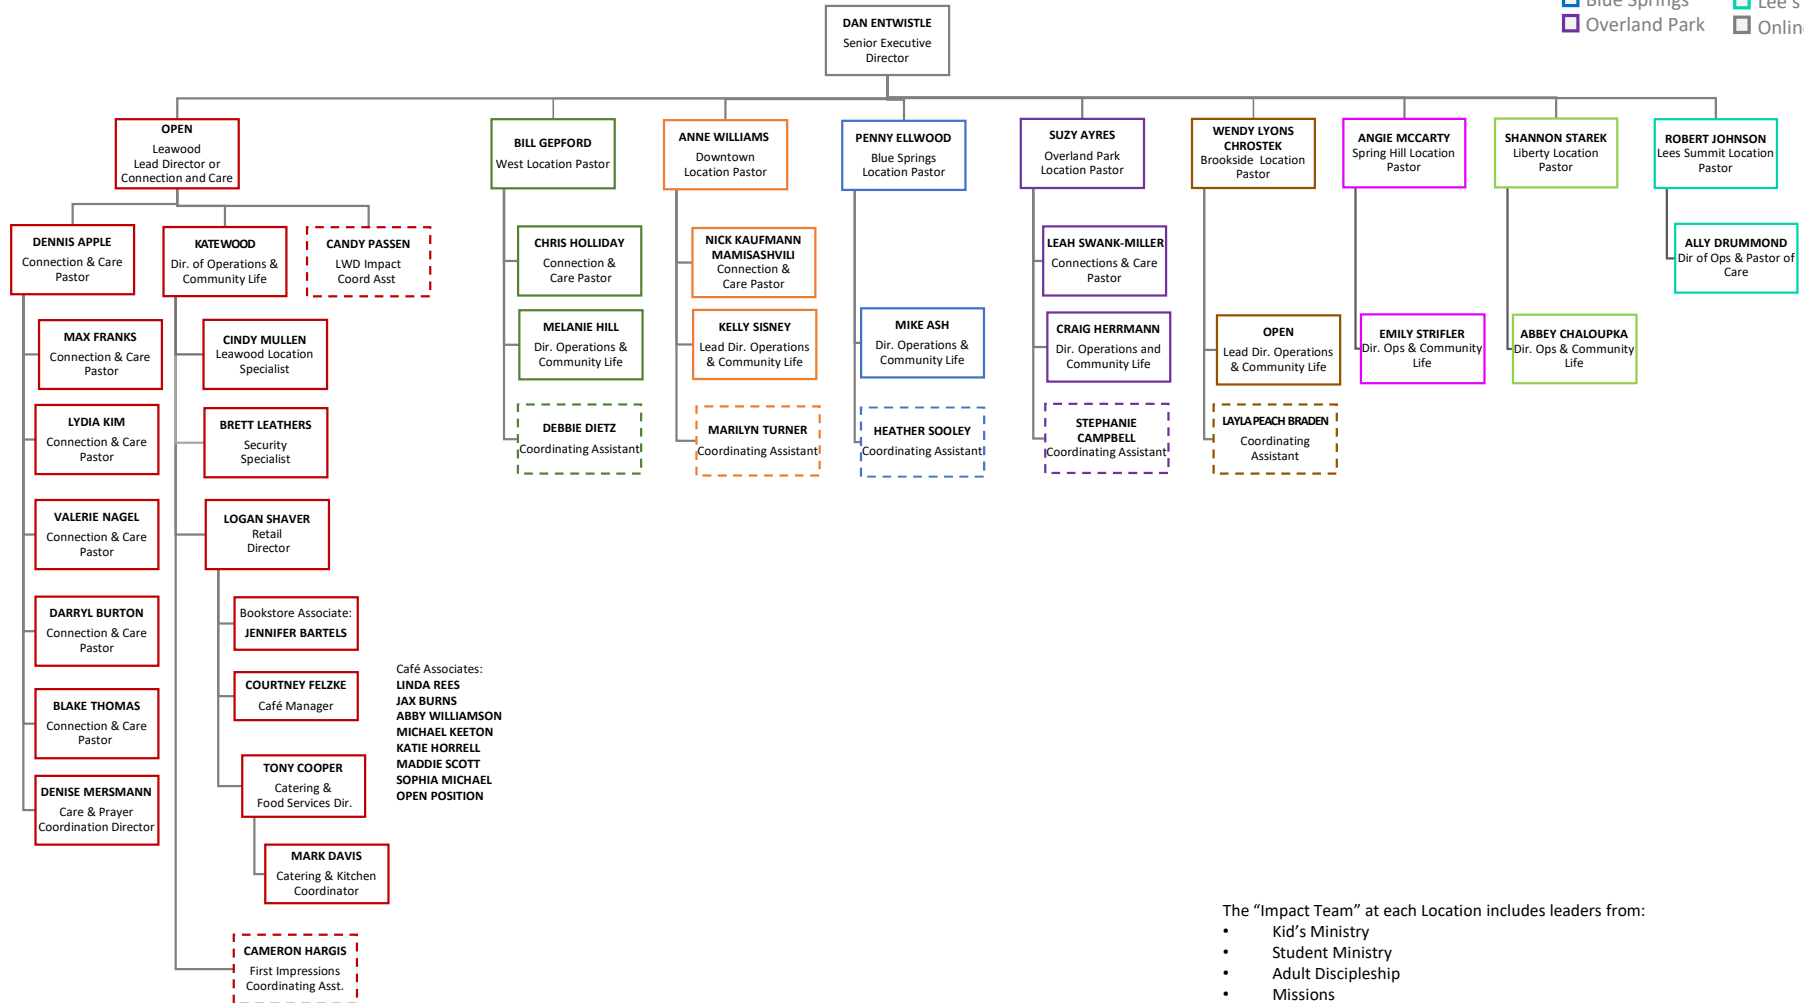

# ADULT DISCIPLESHIP MINISTRIES

- Leewood
- West
- Downtown
- Blue Springs
- Overland Park
- Brookside
- Spring Hill
- Liberty
- Lee's Summit
- Online/Churchwide

# MISSION MINISTRIES

- Leewood
- West
- Downtown
- Blue Springs
- Overland Park
- Brookside
- Spring Hill
- Liberty
- Lee's Summit
- Online/Churchwide

# CARE AND MENTAL WELLNESS

- Leewood
- West
- Downtown
- Blue Springs
- Overland Park
- Brookside
- Spring Hill
- Liberty
- Lee's Summit
- Online/Churchwide

# LOCATIONS

- Leewood
- West
- Downtown
- Blue Springs
- Overland Park
- Brookside
- Spring Hill
- Liberty
- Lee's Summit
- Online/Churchwide

The "Impact Team" at each Location includes leaders from:

- Kid's Ministry
- Student Ministry
- Adult Discipleship
- Missions
- Worship Leaders
- Technical Production
- Facilities