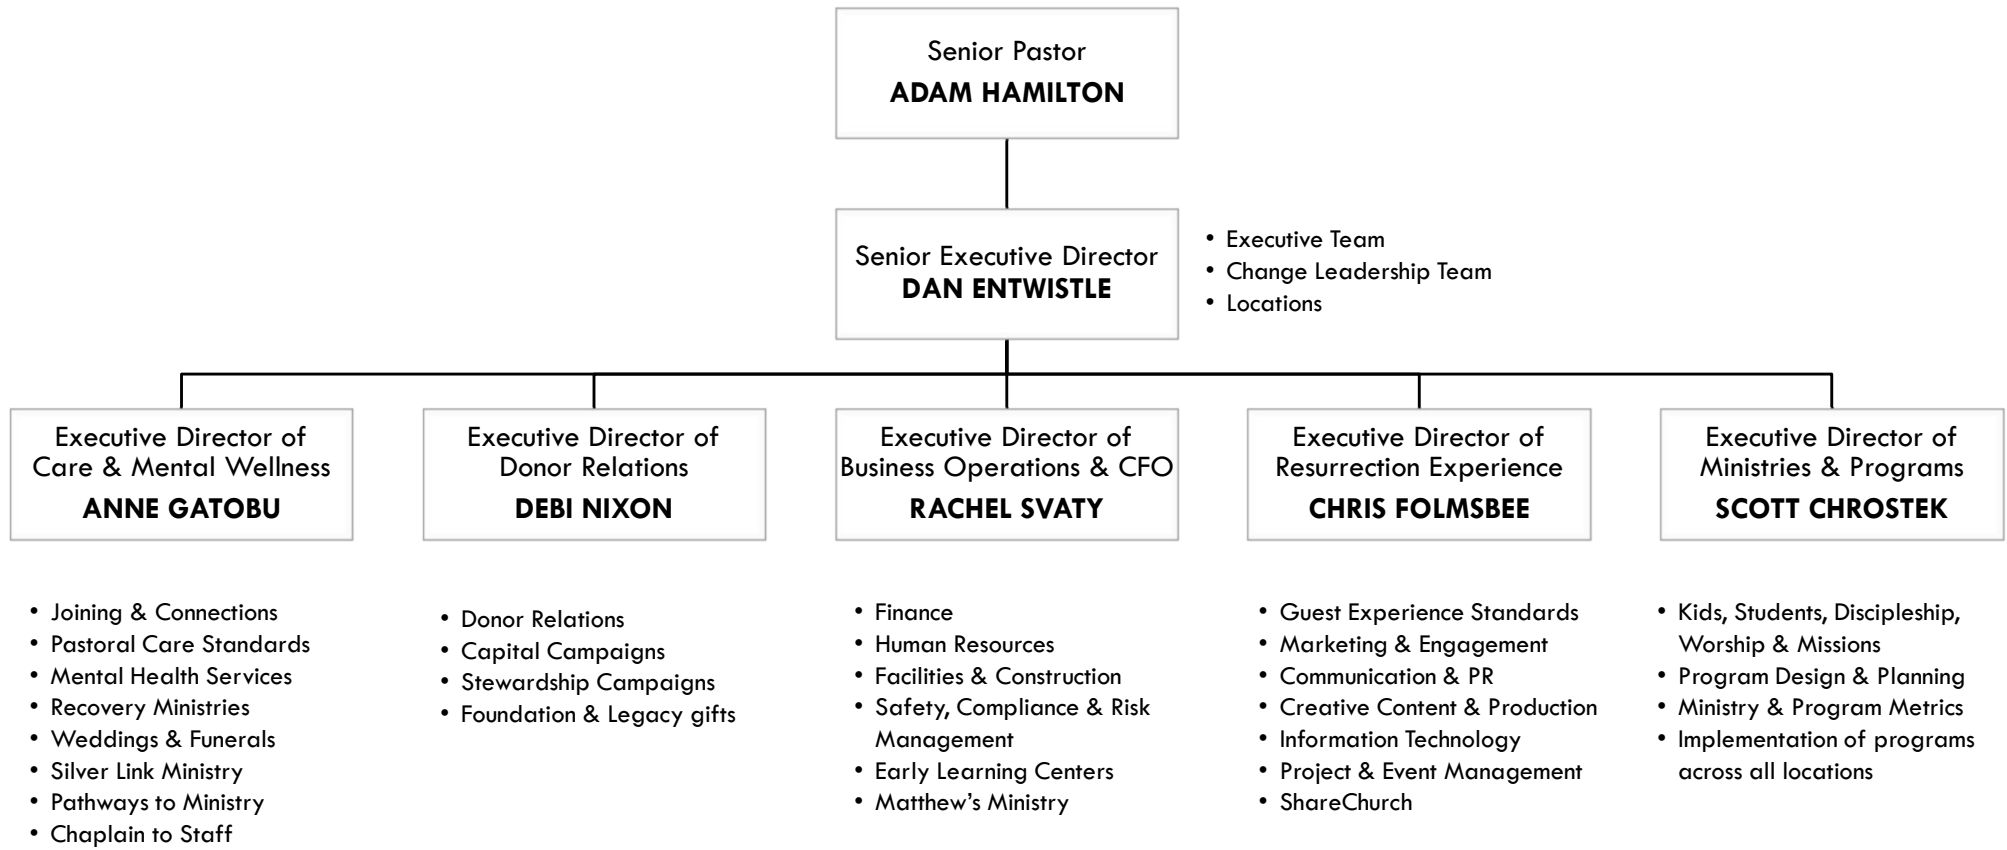

# ORGANIZATIONAL MODEL

CENTERED ON A CLEAR PURPOSE

DESIGNED AROUND THE RESURRECTION EXPERIENCE

BROUGHT TO LIFE BY MINISTRY PROGRAMS

ENCOUNTERED AT A LOCATION, ONLINE AND IN-PERSON

SUPPORTED BY

**CARE & WELLNESS**

**BUSINESS OPERATIONS**

**DONOR RELATIONS**

# EXECUTIVE LEADERSHIP TEAM