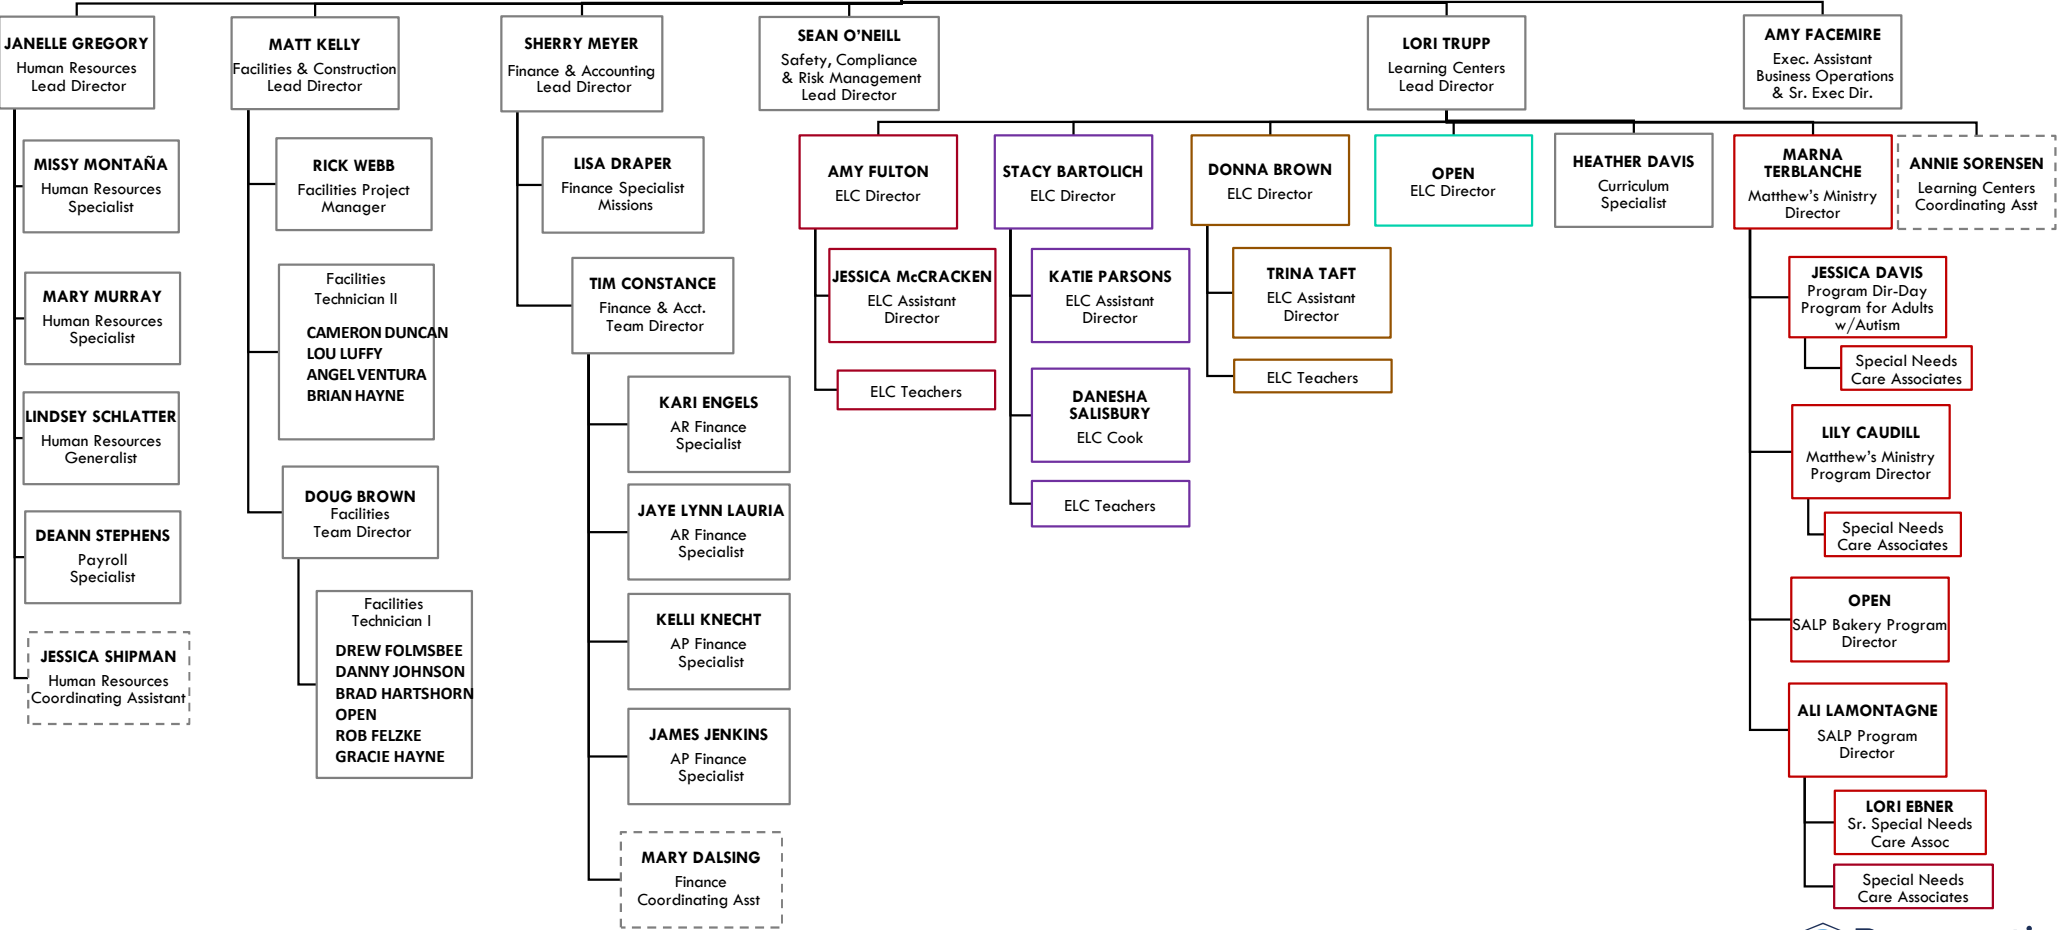

BUSINESS OPERATIONS DIVISION

- Leewood
- West
- Downtown
- Blue Springs
- Overland Park
- Brookside
- Spring Hill
- Liberty
- Lee's Summit
- Online/Churchwide

RACHEL SVATY
Executive Director
Business Operations
& CFO