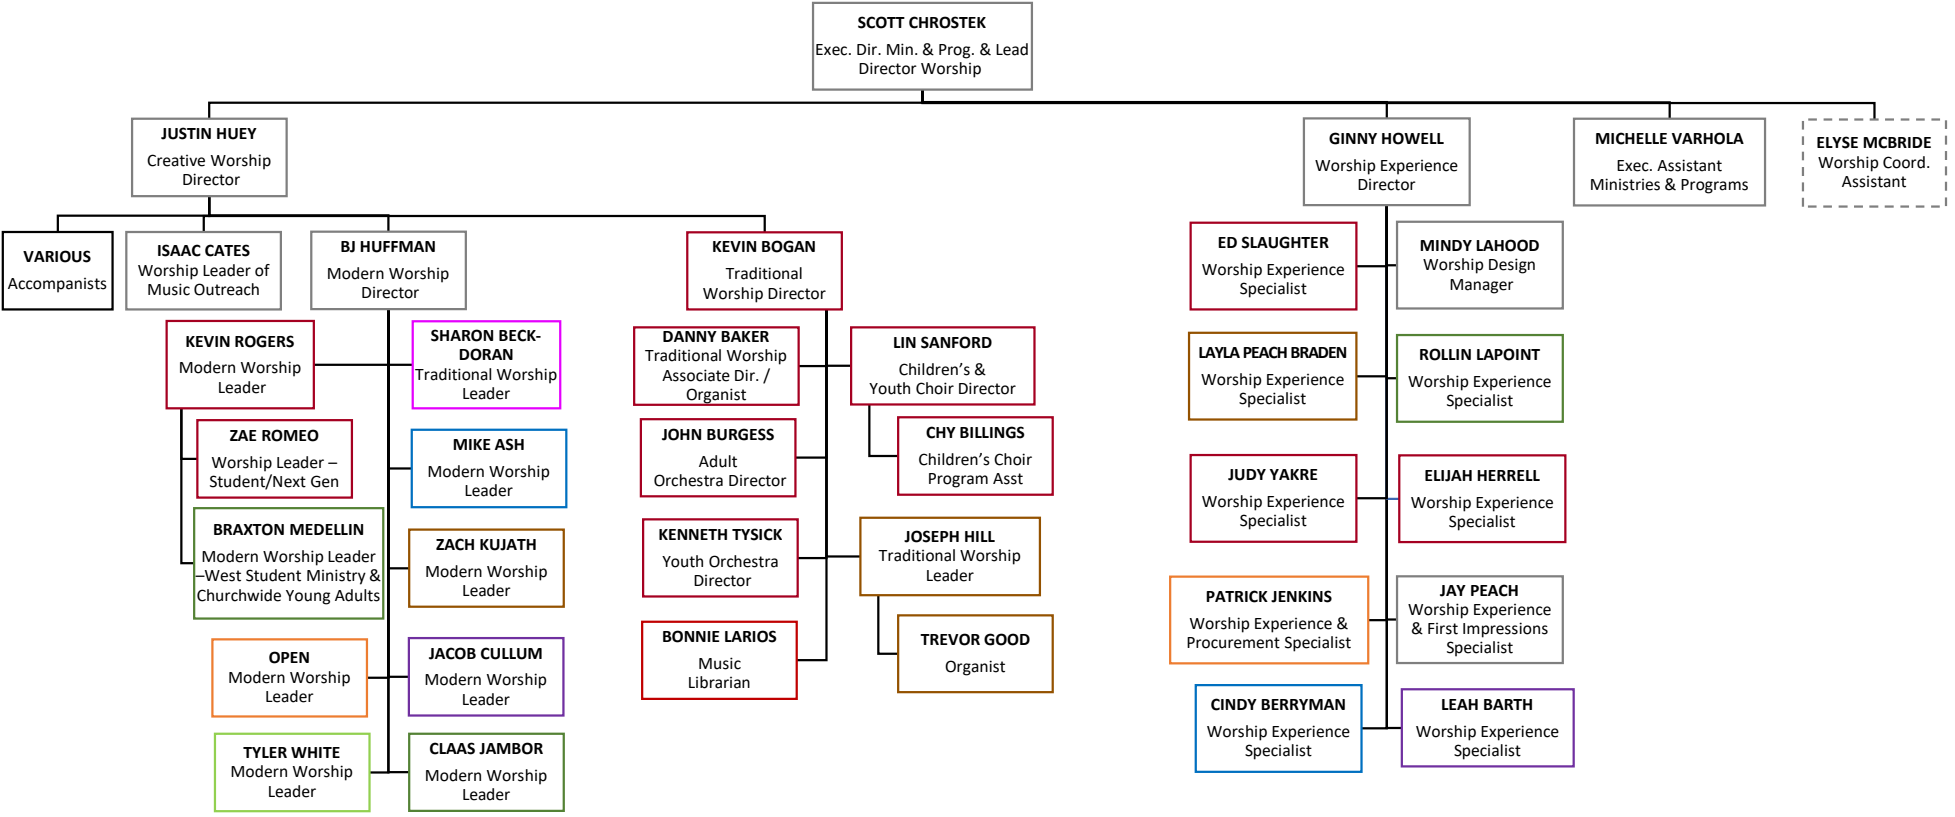

# EXECUTIVE LEADERSHIP TEAM

# RESURRECTION EXPERIENCE DIVISION

- Leewood
- West
- Downtown
- Blue Springs
- Overland Park
- Brookside
- Spring Hill
- Liberty
- Lee's Summit
- Online/Churchwide

# WORSHIP MINISTRIES

- Leewood
- West
- Downtown
- Blue Springs
- Overland Park
- Brookside
- Spring Hill
- Liberty
- Lee's Summit
- Online/Churchwide

# ONLINE MINISTRIES

- Leewood
- West
- Downtown
- Blue Springs
- Overland Park
- Brookside
- Spring Hill
- Liberty
- Lee's Summit
- Online/Churchwide