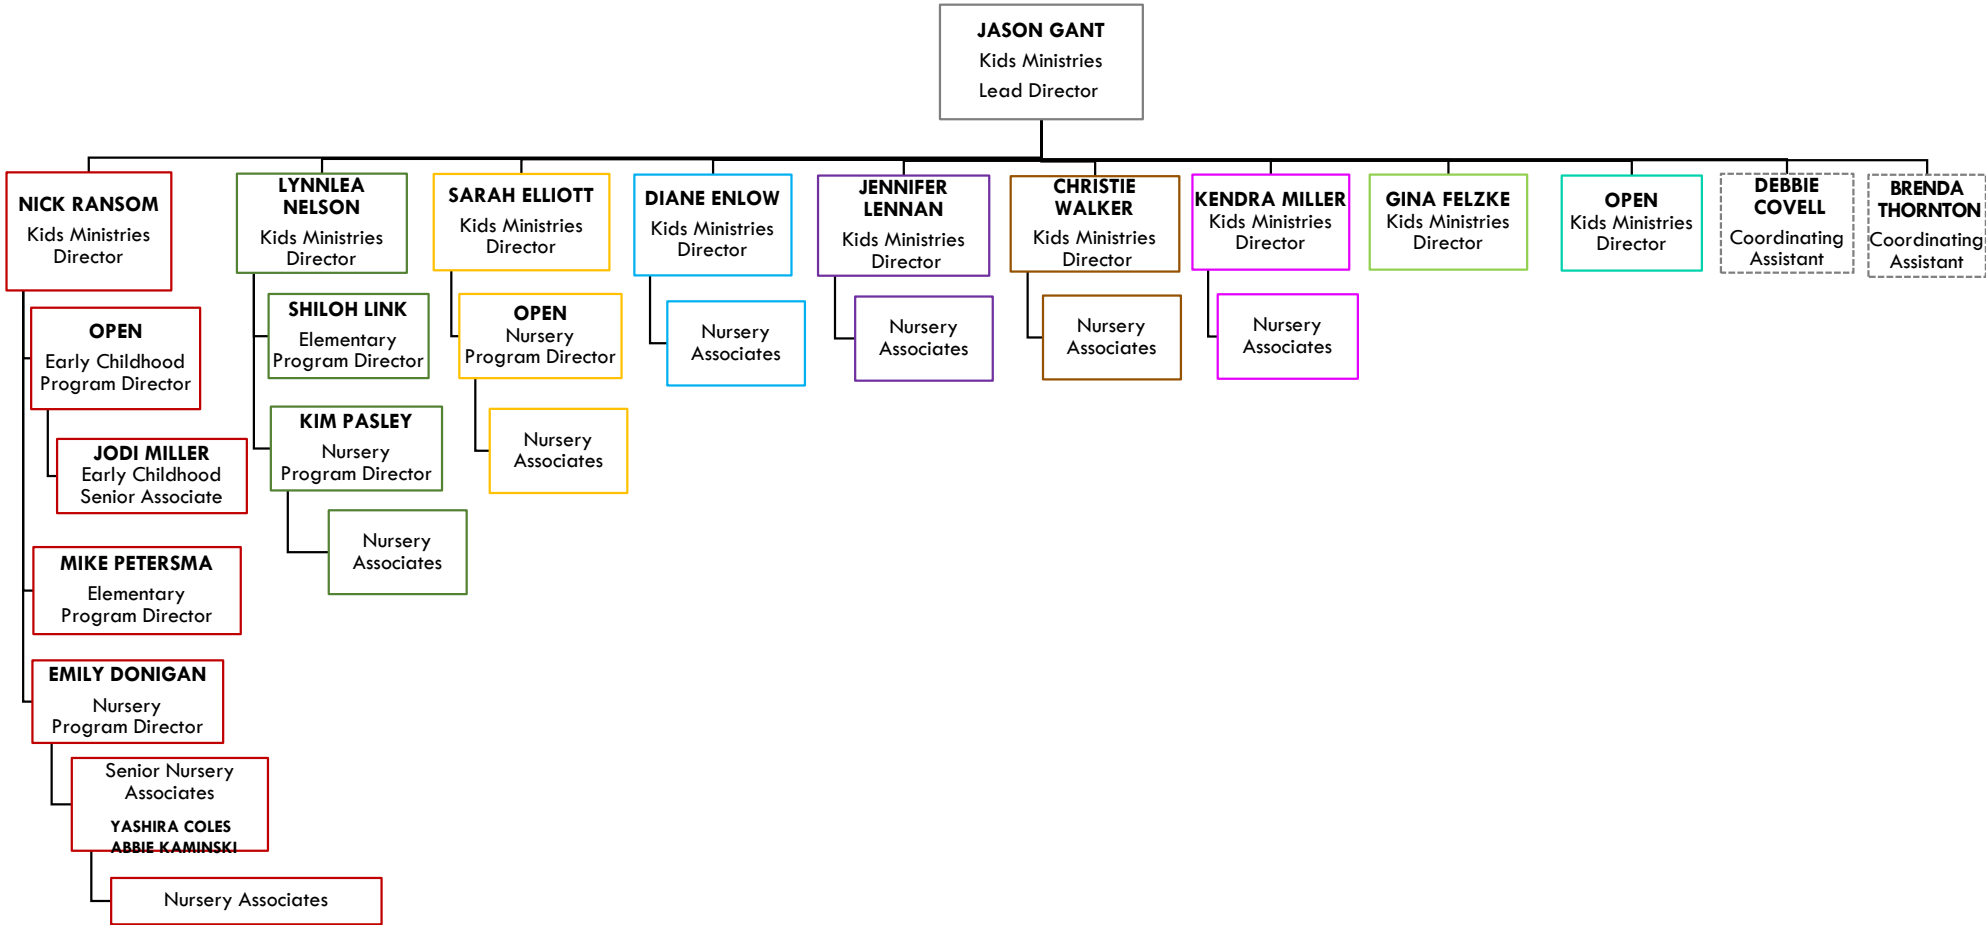

# RESURRECTION EXPERIENCE DIVISION

- Leewood
- West
- Downtown
- Blue Springs
- Overland Park
- Brookside
- Spring Hill
- Liberty
- Lee's Summit
- Online/Churchwide

# WORSHIP MINISTRIES

- Leewood
- West
- Downtown
- Blue Springs
- Overland Park
- Brookside
- Spring Hill
- Liberty
- Lee's Summit
- Online/Churchwide

# ONLINE MINISTRIES

- Leewood
- West
- Downtown
- Blue Springs
- Overland Park
- Brookside
- Spring Hill
- Liberty
- Lee's Summit
- Online/Churchwide

# KID'S MINISTRIES

- Leawood
- West
- Downtown
- Blue Springs
- Overland Park
- Brookside
- Spring Hill
- Liberty
- Lee's Summit
- Online/Churchwide