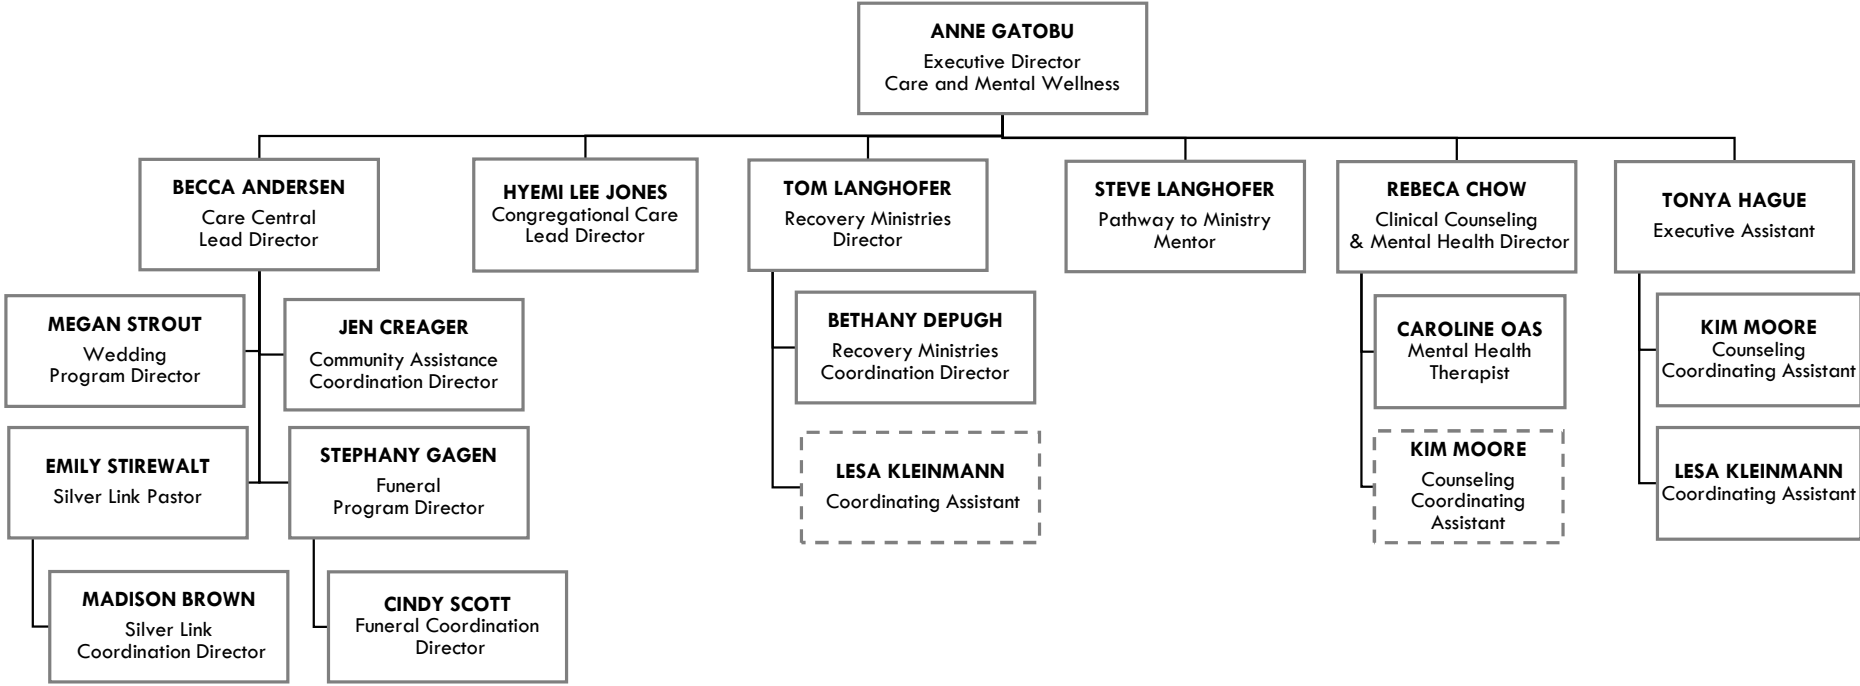

CARE AND MENTAL WELLNESS

- Leewood
- West
- Downtown
- Blue Springs
- Overland Park
- Brookside
- Spring Hill
- Liberty
- Lee's Summit
- Online/Churchwide