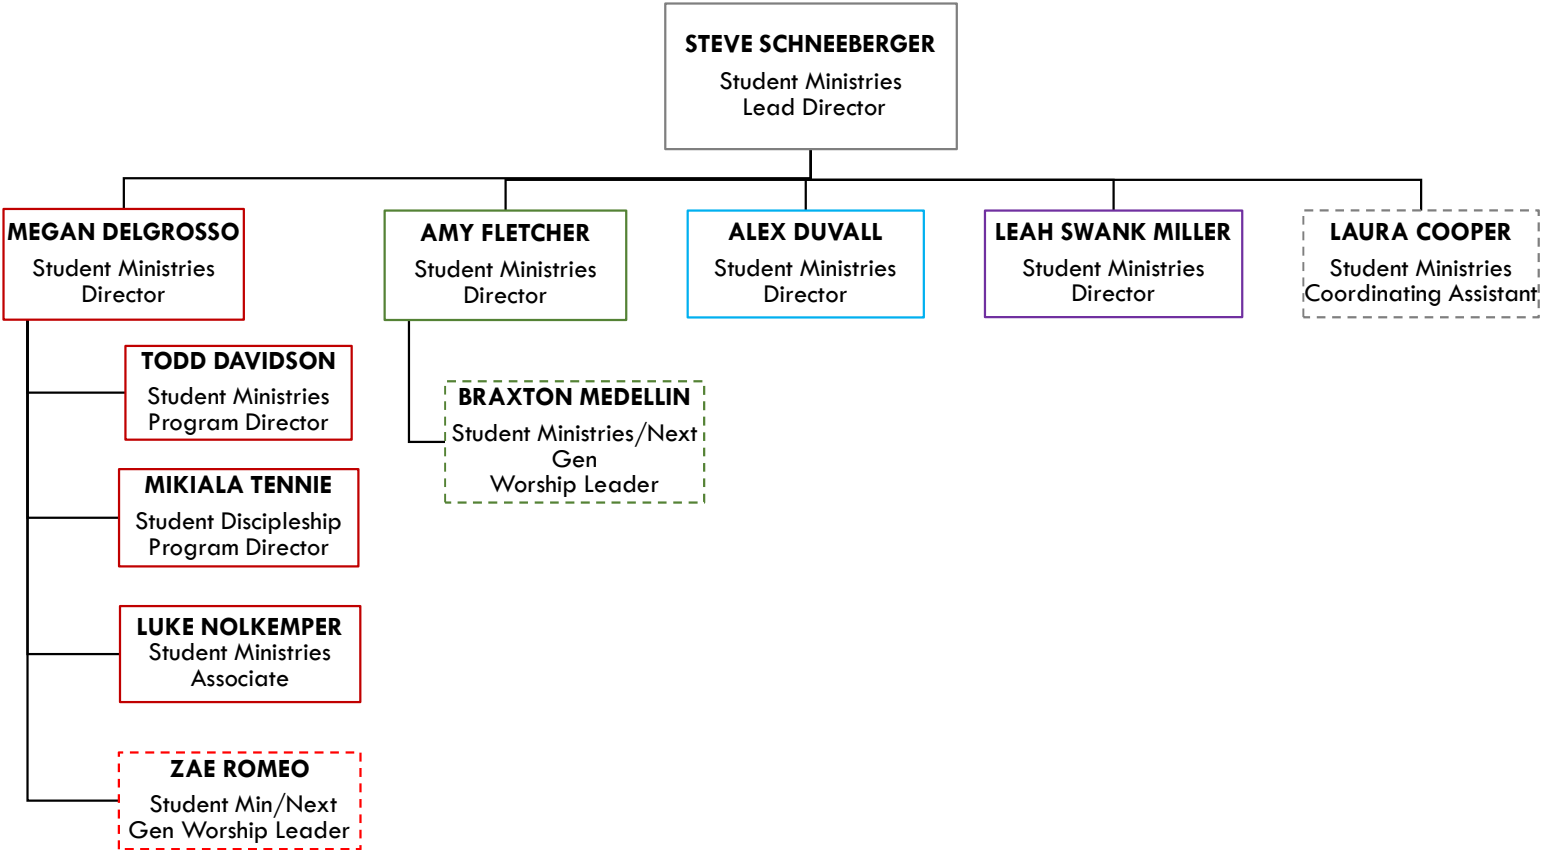

STUDENT MINISTRIES

- Leewood
- West
- Downtown
- Blue Springs
- Overland Park
- Brookside
- Spring Hill
- Liberty
- Lee's Summit
- Online/Churchwide