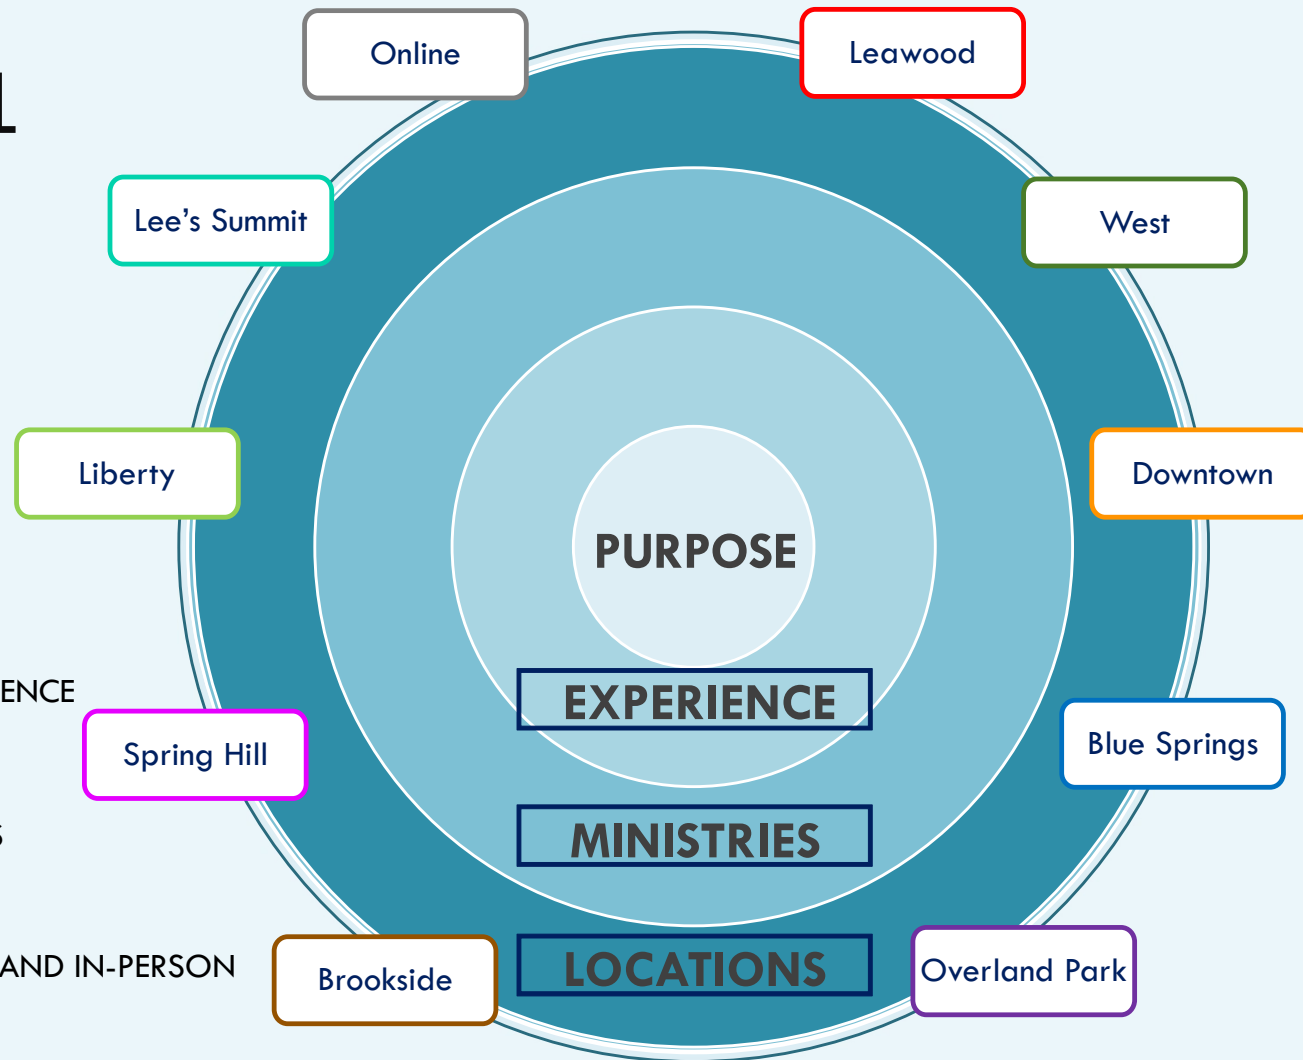

ORGANIZATIONAL MODEL

CENTERED ON A CLEAR PURPOSE

DESIGNED AROUND THE RESURRECTION EXPERIENCE

BROUGHT TO LIFE BY MINISTRY PROGRAMS

ENCOUNTERED AT A LOCATION, ONLINE AND IN-PERSON

SUPPORTED BY

CARE & WELLNESS

BUSINESS OPERATIONS

DONOR RELATIONS