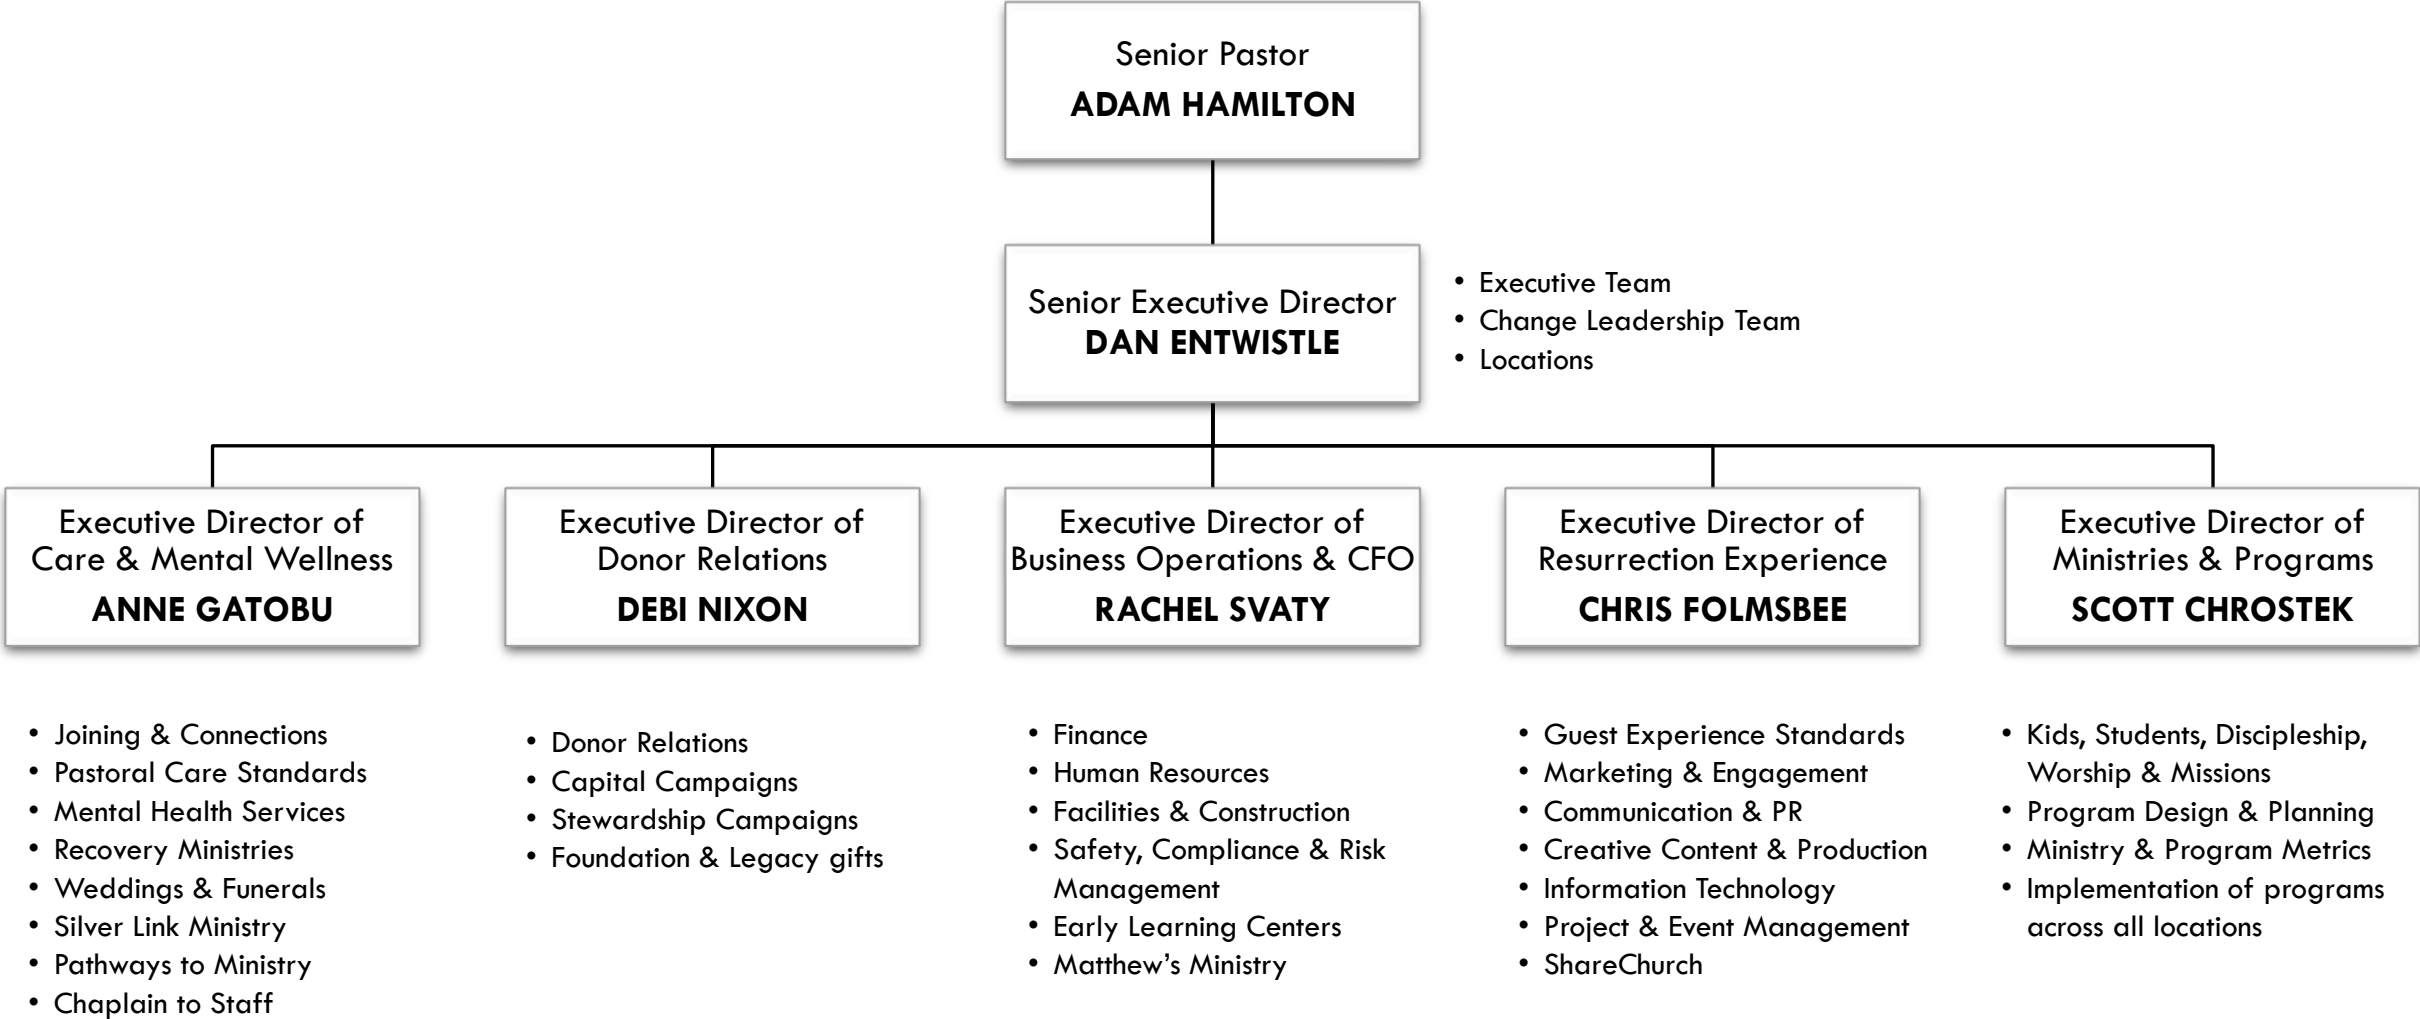

EXECUTIVE LEADERSHIP TEAM