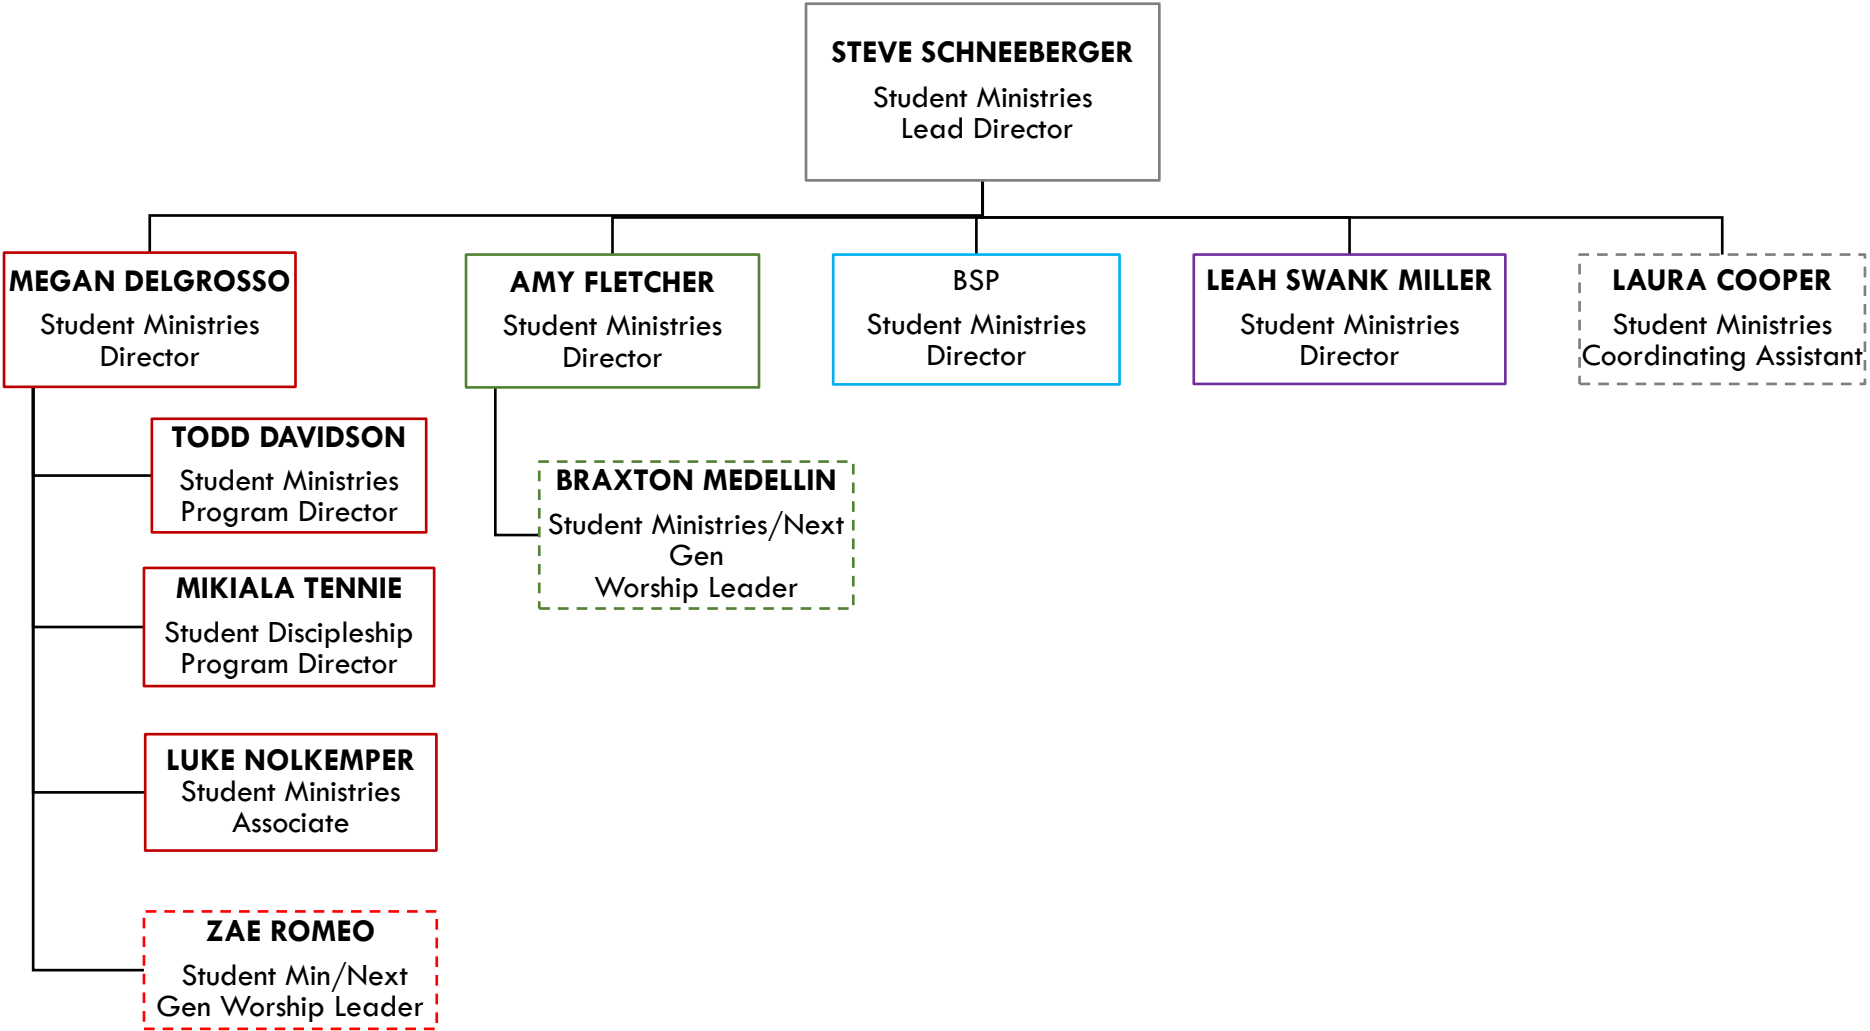

STUDENT MINISTRIES

- Leewood
- West
- Downtown
- Blue Springs
- Overland Park
- Brookside
- Spring Hill
- Liberty
- Lee's Summit
- Online/Churchwide