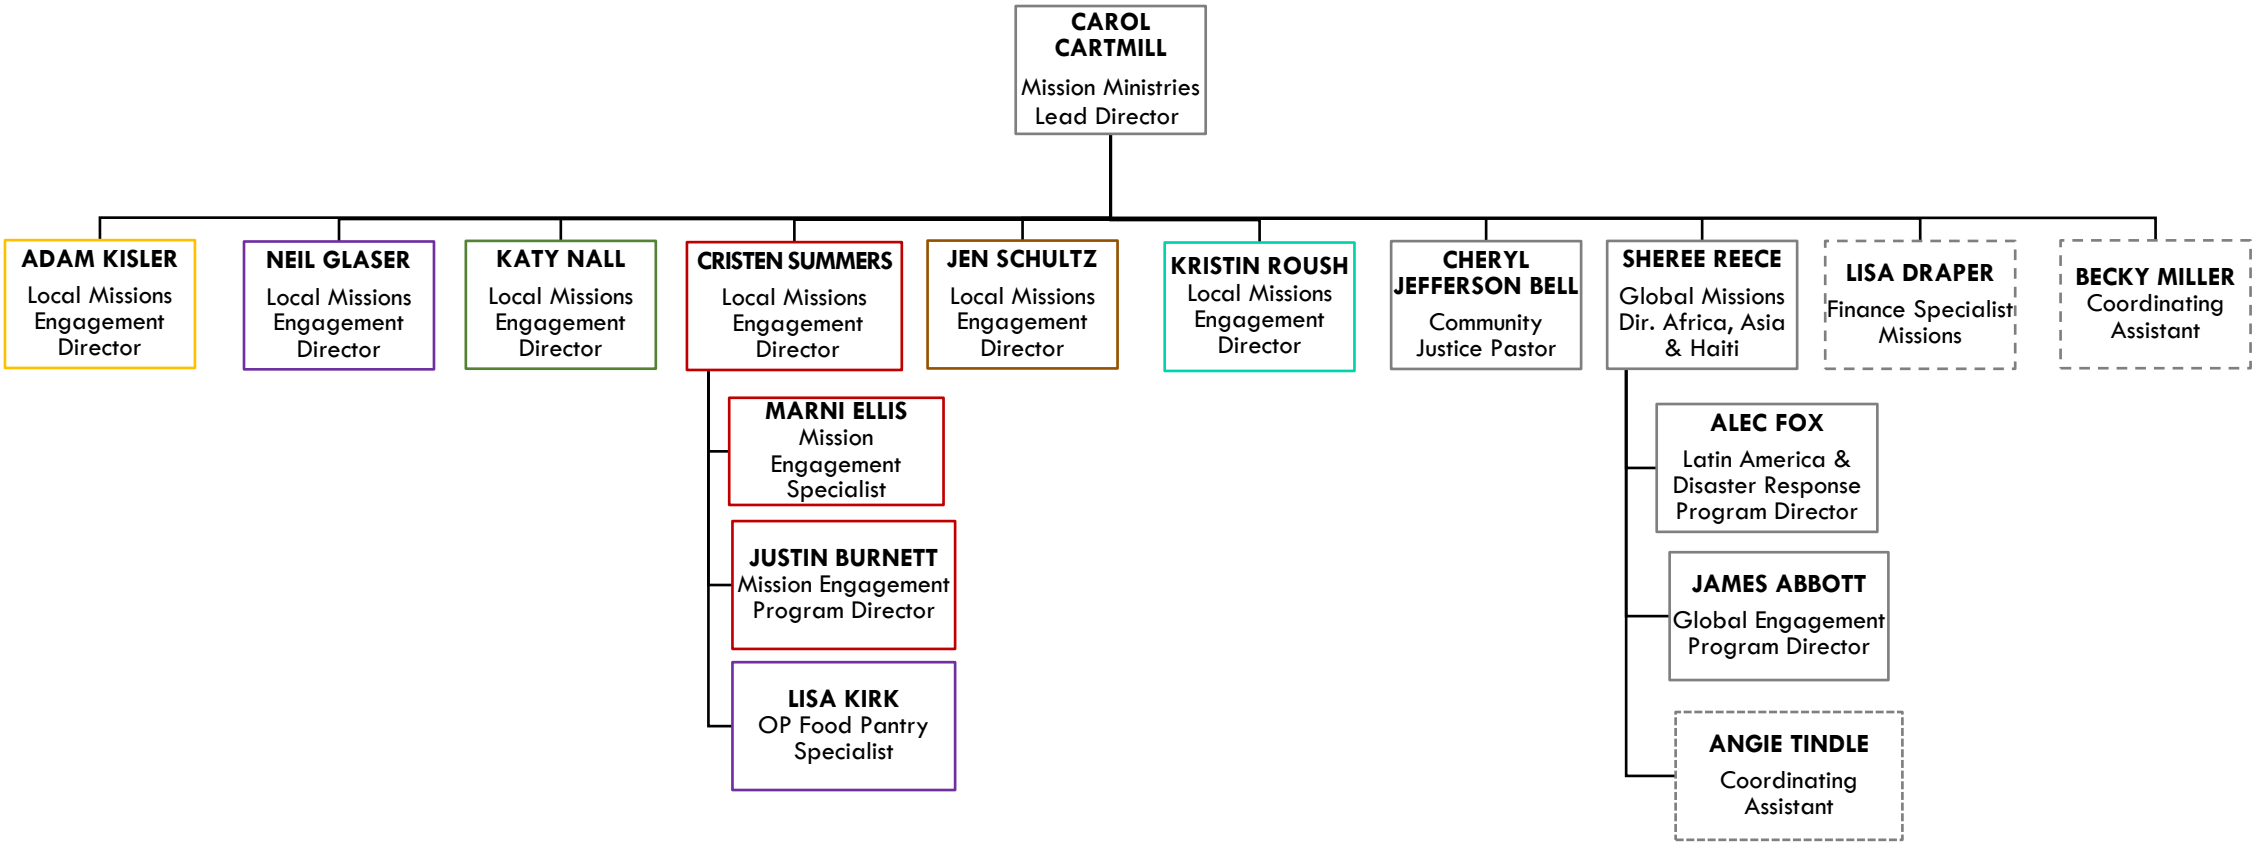

# STUDENT MINISTRIES

- Leewood
- West
- Downtown
- Blue Springs
- Overland Park
- Brookside
- Spring Hill
- Liberty
- Lee's Summit
- Online/Churchwide

# ADULT DISCIPLESHIP MINISTRIES

- Leawood
- West
- Downtown
- Blue Springs
- Overland Park
- Brookside
- Spring Hill
- Liberty
- Lee's Summit
- Online/Churchwide

# MISSION MINISTRIES

- Leawood
- West
- Downtown
- Blue Springs
- Overland Park
- Brookside
- Spring Hill
- Liberty
- Lee's Summit
- Online/Churchwide