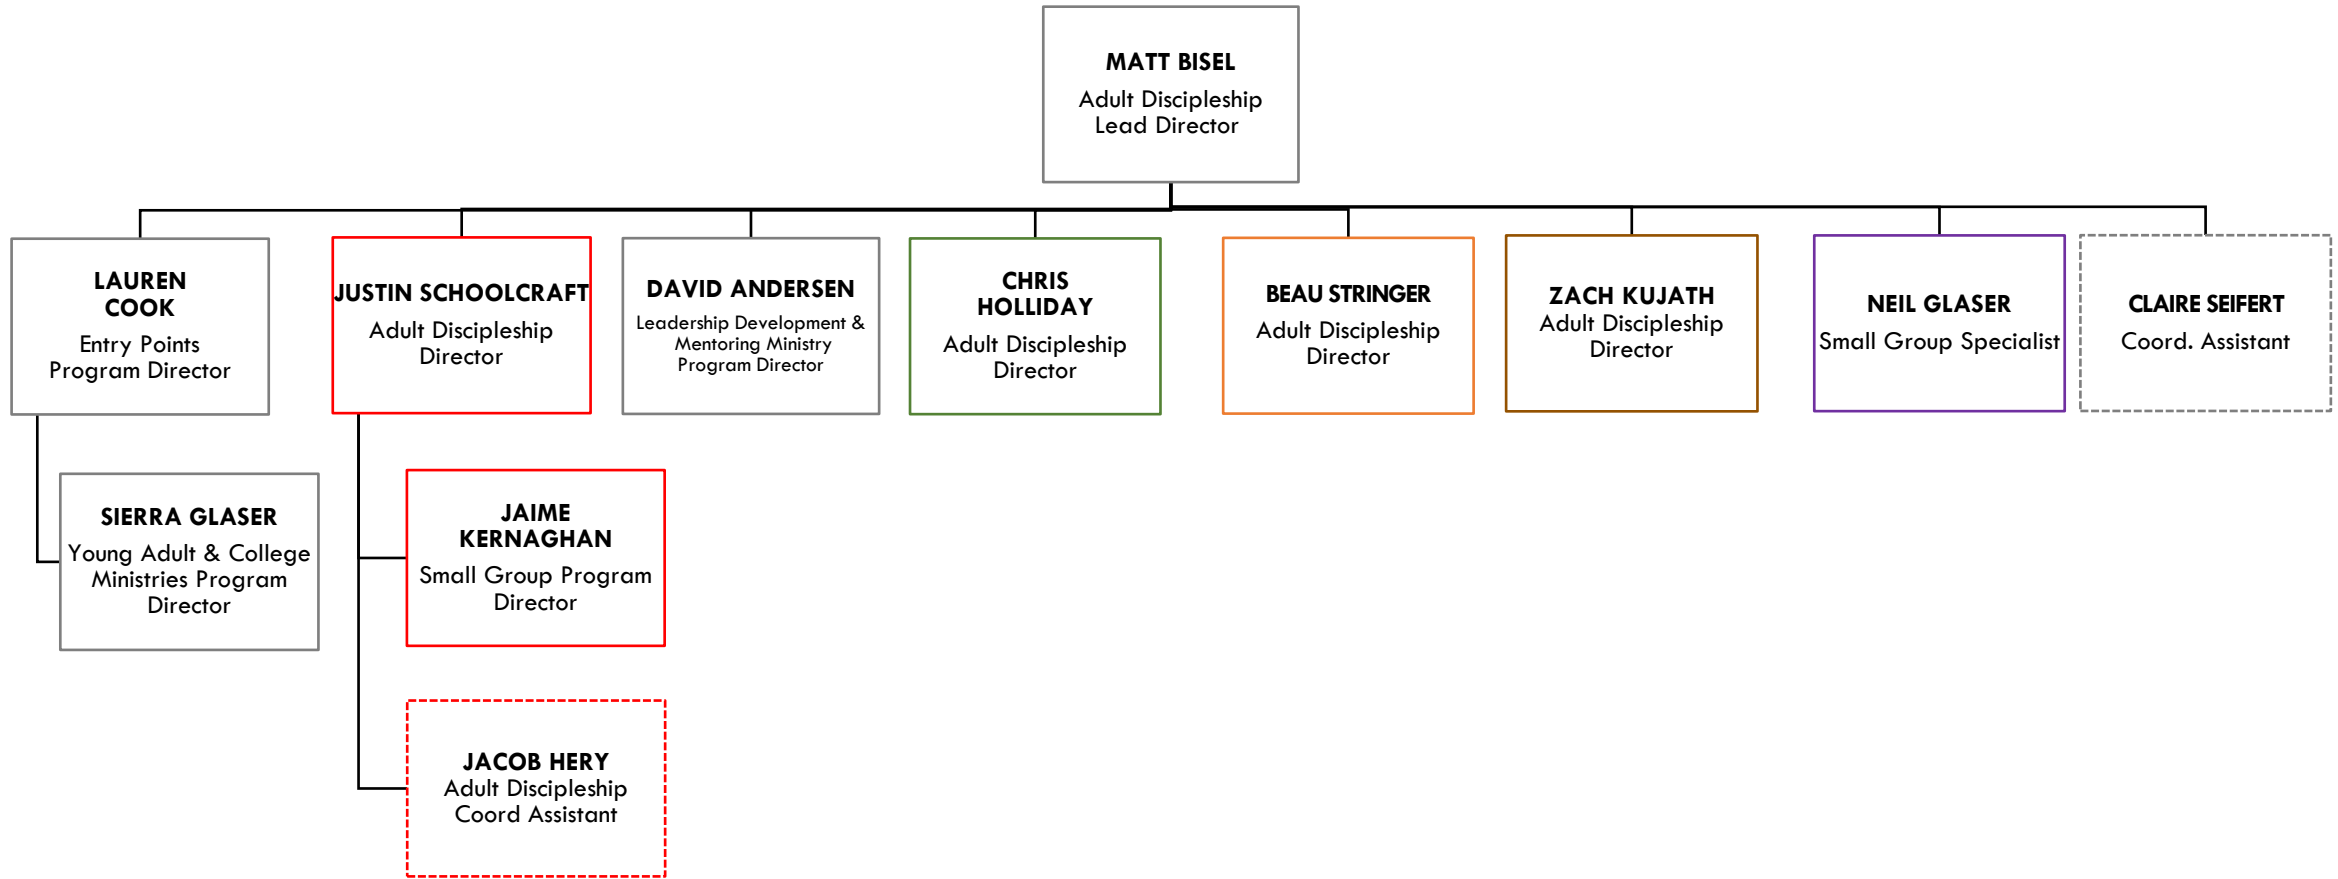

ADULT DISCIPLESHIP MINISTRIES

- Leawood
- West
- Downtown
- Blue Springs
- Overland Park
- Brookside
- Spring Hill
- Liberty
- Lee's Summit
- Online/Churchwide