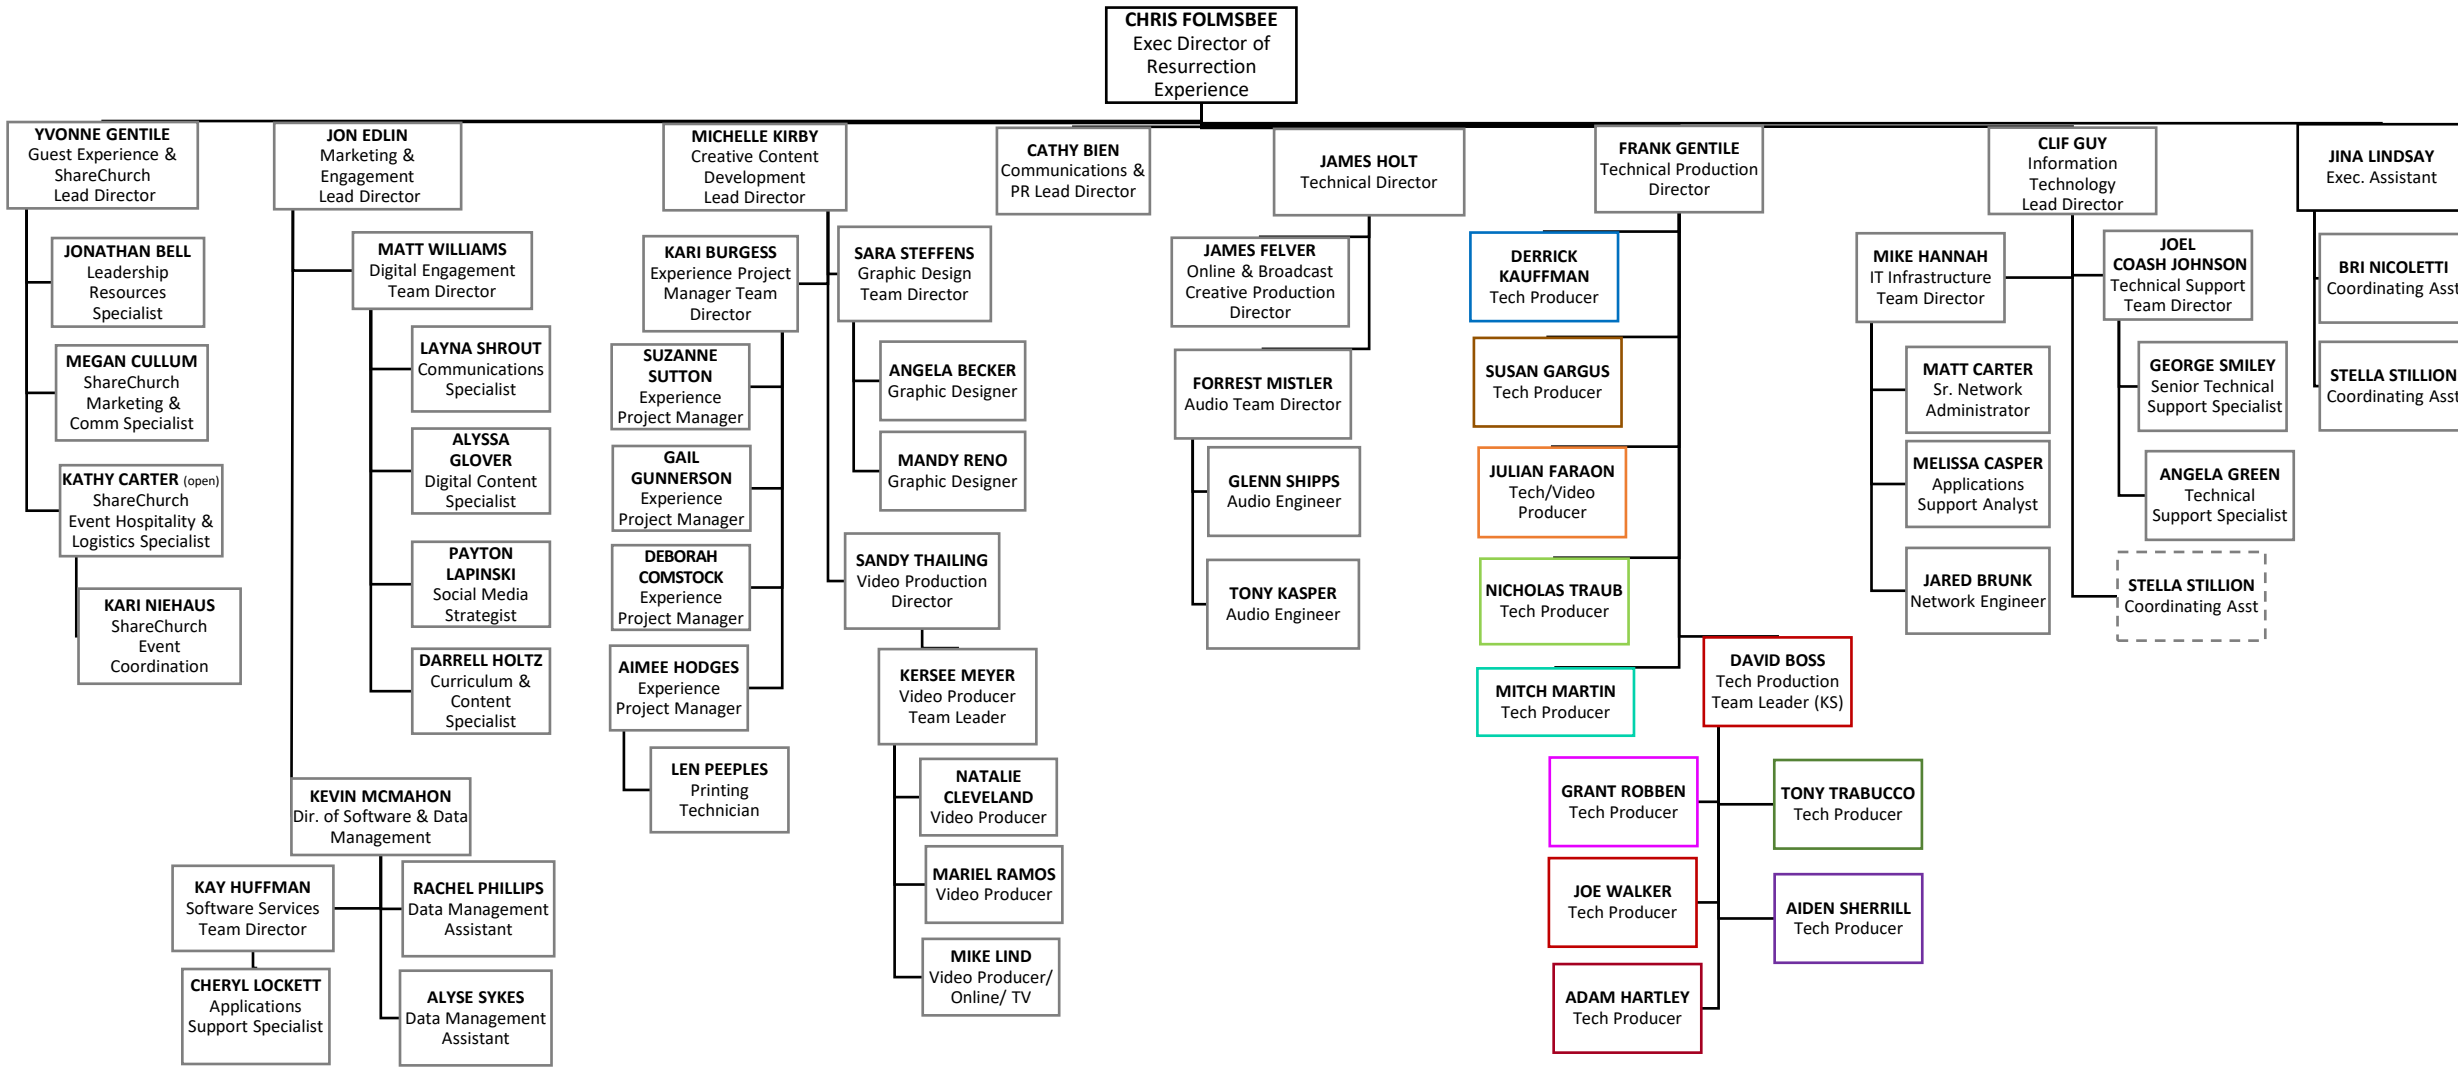

# EXECUTIVE LEADERSHIP TEAM

- Leawood
- West
- Downtown
- Blue Springs
- Overland Park
- Brookside
- Spring Hill
- Liberty
- Lee's Summit
- Online/Churchwide

# WORSHIP MINISTRIES

- Leawood
- West
- Downtown
- Blue Springs
- Overland Park
- Brookside
- Spring Hill
- Liberty
- Lee's Summit
- Online/Churchwide

# ADULT DISCIPLESHIP MINISTRIES

- Leawood
- West
- Downtown
- Blue Springs
- Overland Park
- Brookside
- Spring Hill
- Liberty
- Lee's Summit
- Online/Churchwide