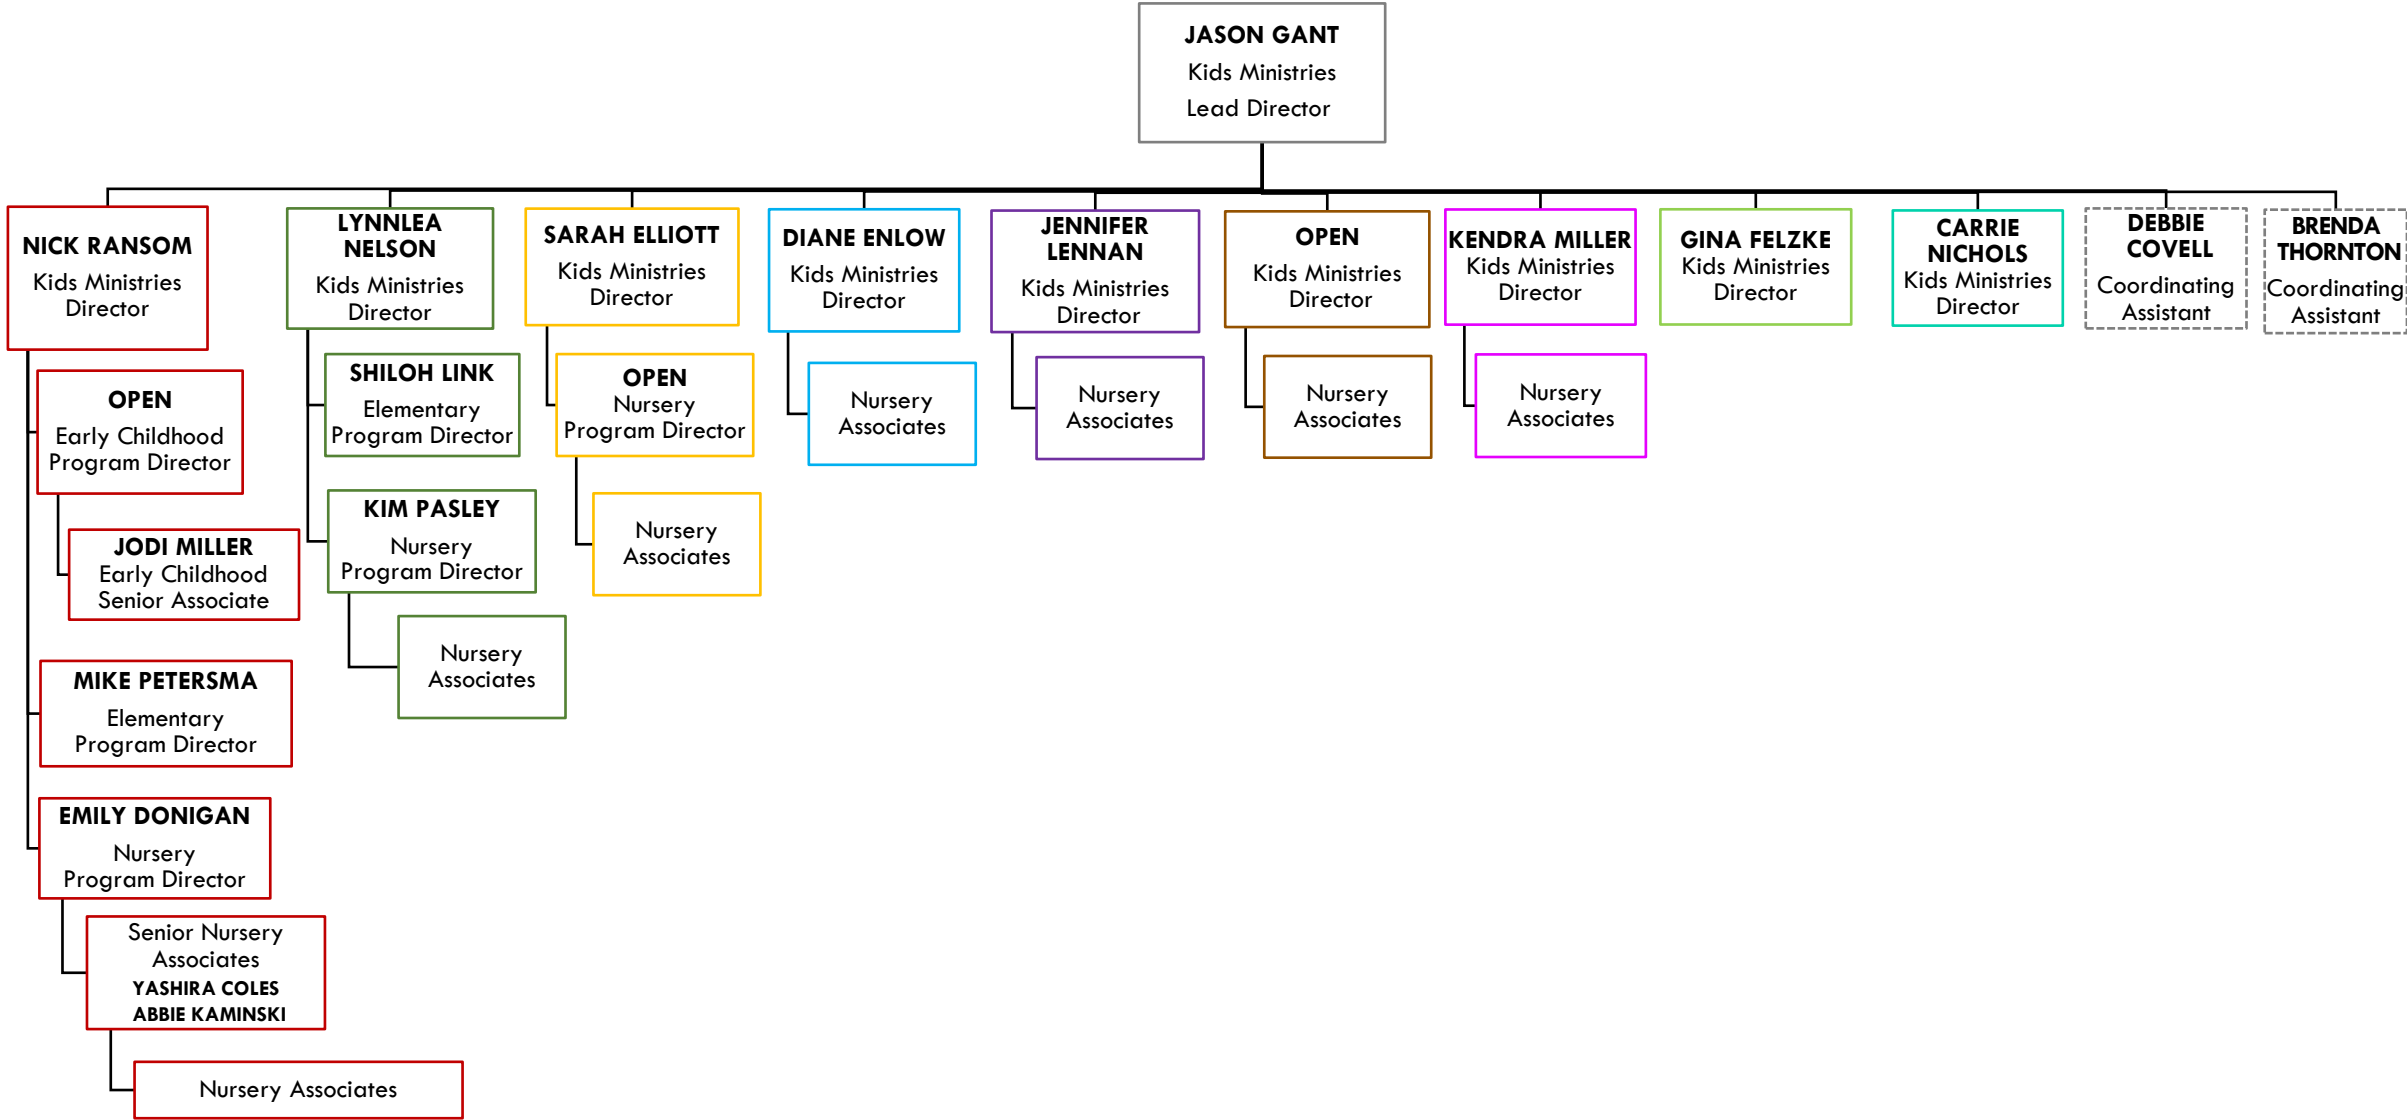

# WORSHIP MINISTRIES

- Leawood
- West
- Downtown
- Blue Springs
- Overland Park
- Brookside
- Spring Hill
- Liberty
- Lee's Summit
- Online/Churchwide

# ONLINE MINISTRIES

- Leawood
- West
- Downtown
- Blue Springs
- Overland Park
- Brookside
- Spring Hill
- Liberty
- Lee's Summit
- Online/Churchwide

# KID'S MINISTRIES

- Leawood
- West
- Downtown
- Blue Springs
- Overland Park
- Brookside
- Spring Hill
- Liberty
- Lee's Summit
- Online/Churchwide

# ADULT DISCIPLESHIP MINISTRIES

- Leawood
- West
- Downtown
- Blue Springs
- Overland Park
- Brookside
- Spring Hill
- Liberty
- Lee's Summit
- Online/Churchwide