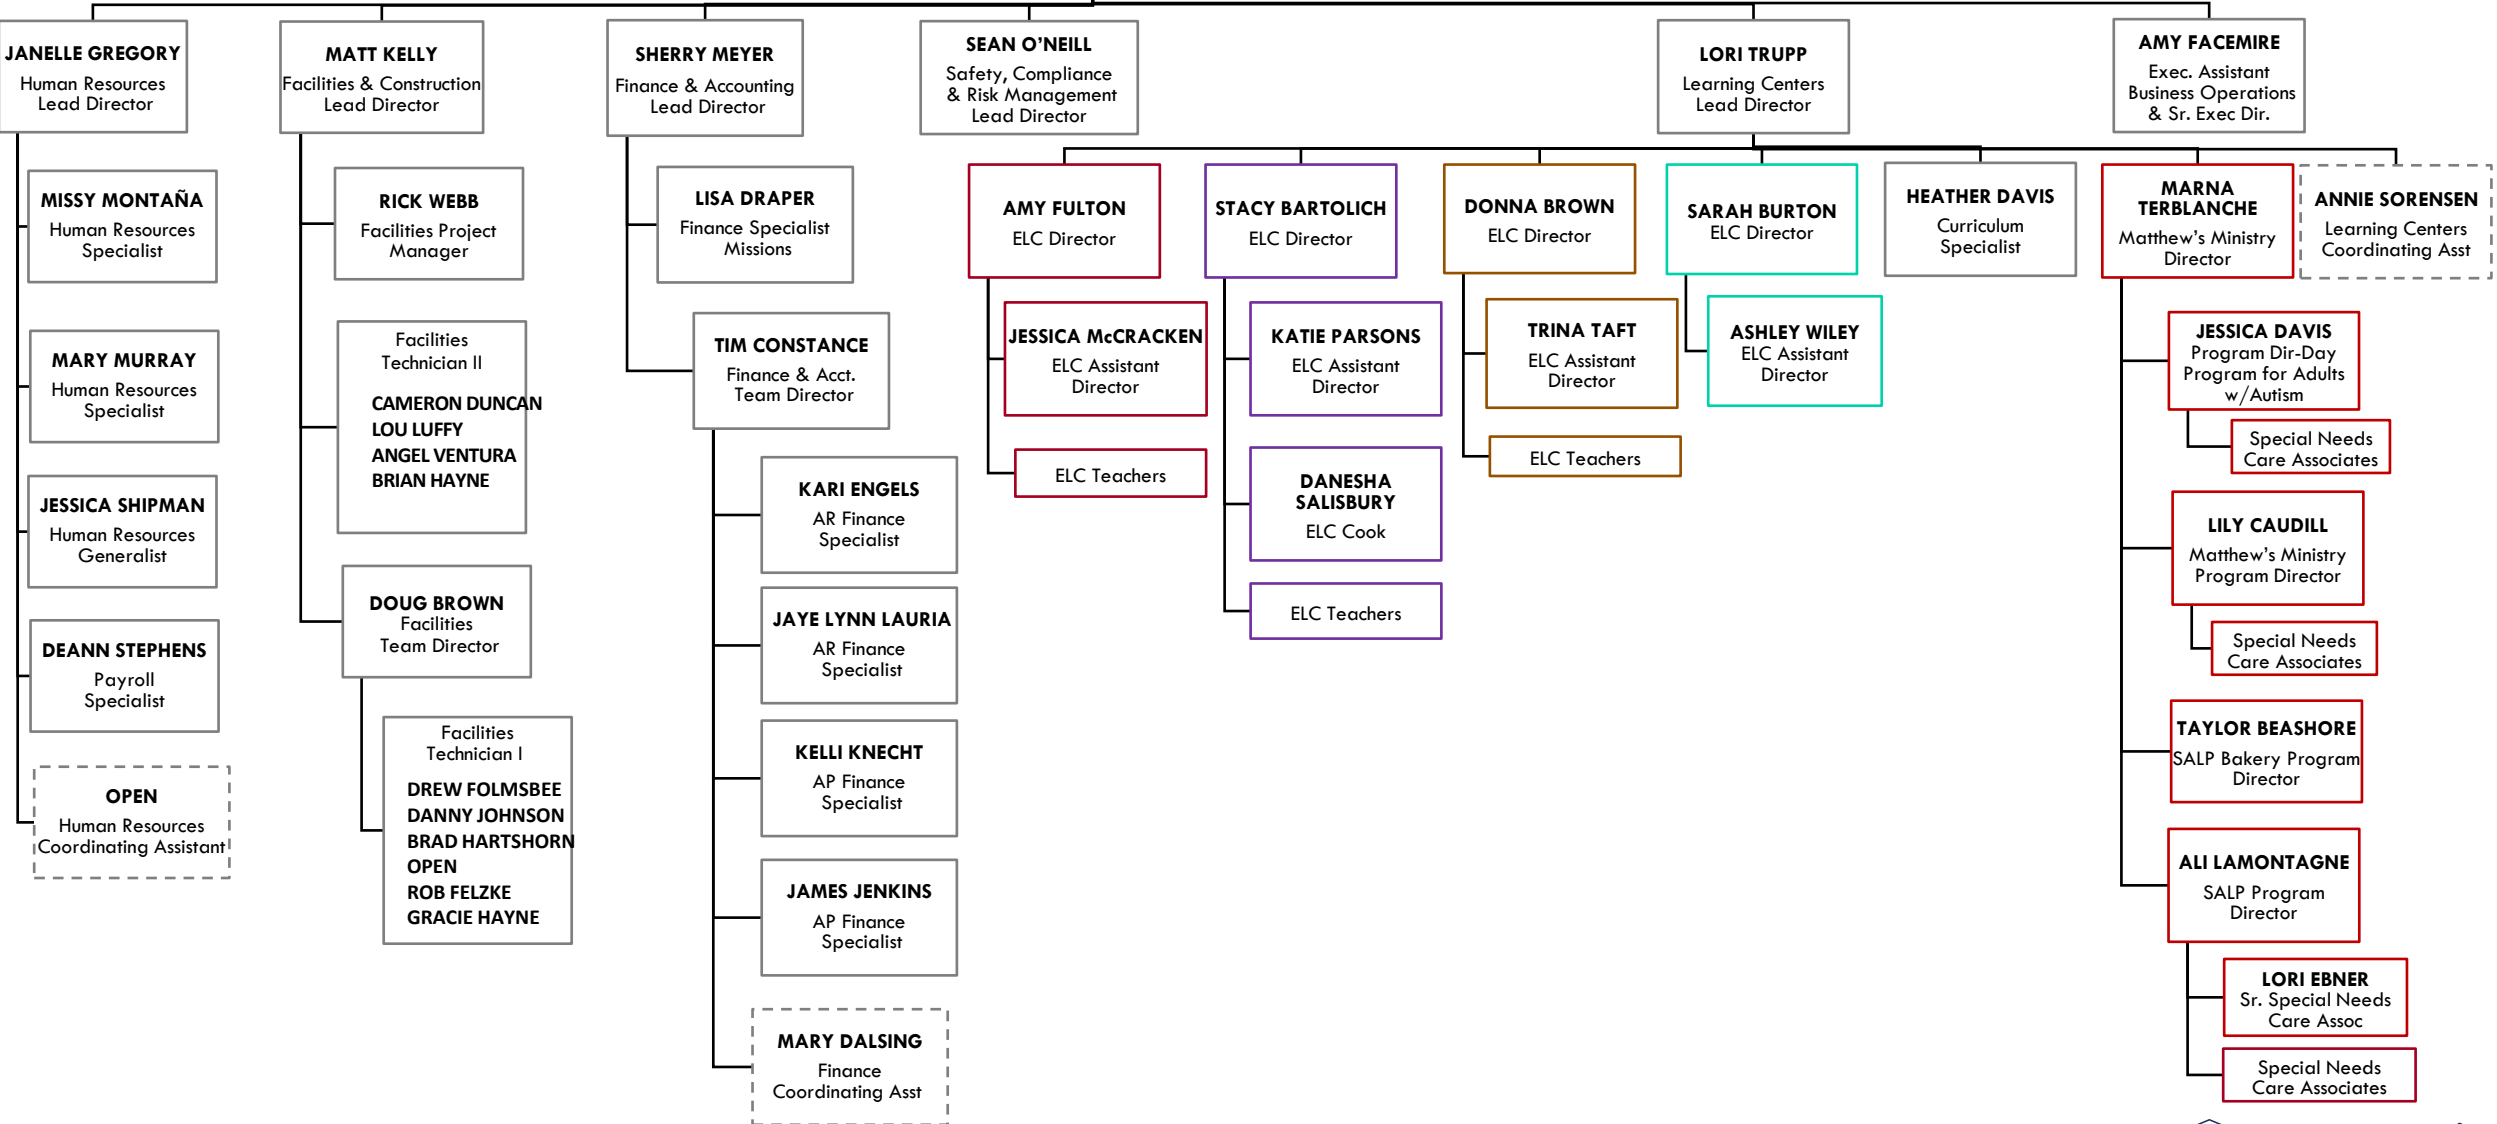

BUSINESS OPERATIONS DIVISION

- Leawood
- West
- Downtown
- Blue Springs
- Overland Park
- Brookside
- Spring Hill
- Liberty
- Lee's Summit
- Online/Churchwide

RACHEL SVATY
Executive Director
Business Operations
& CFO