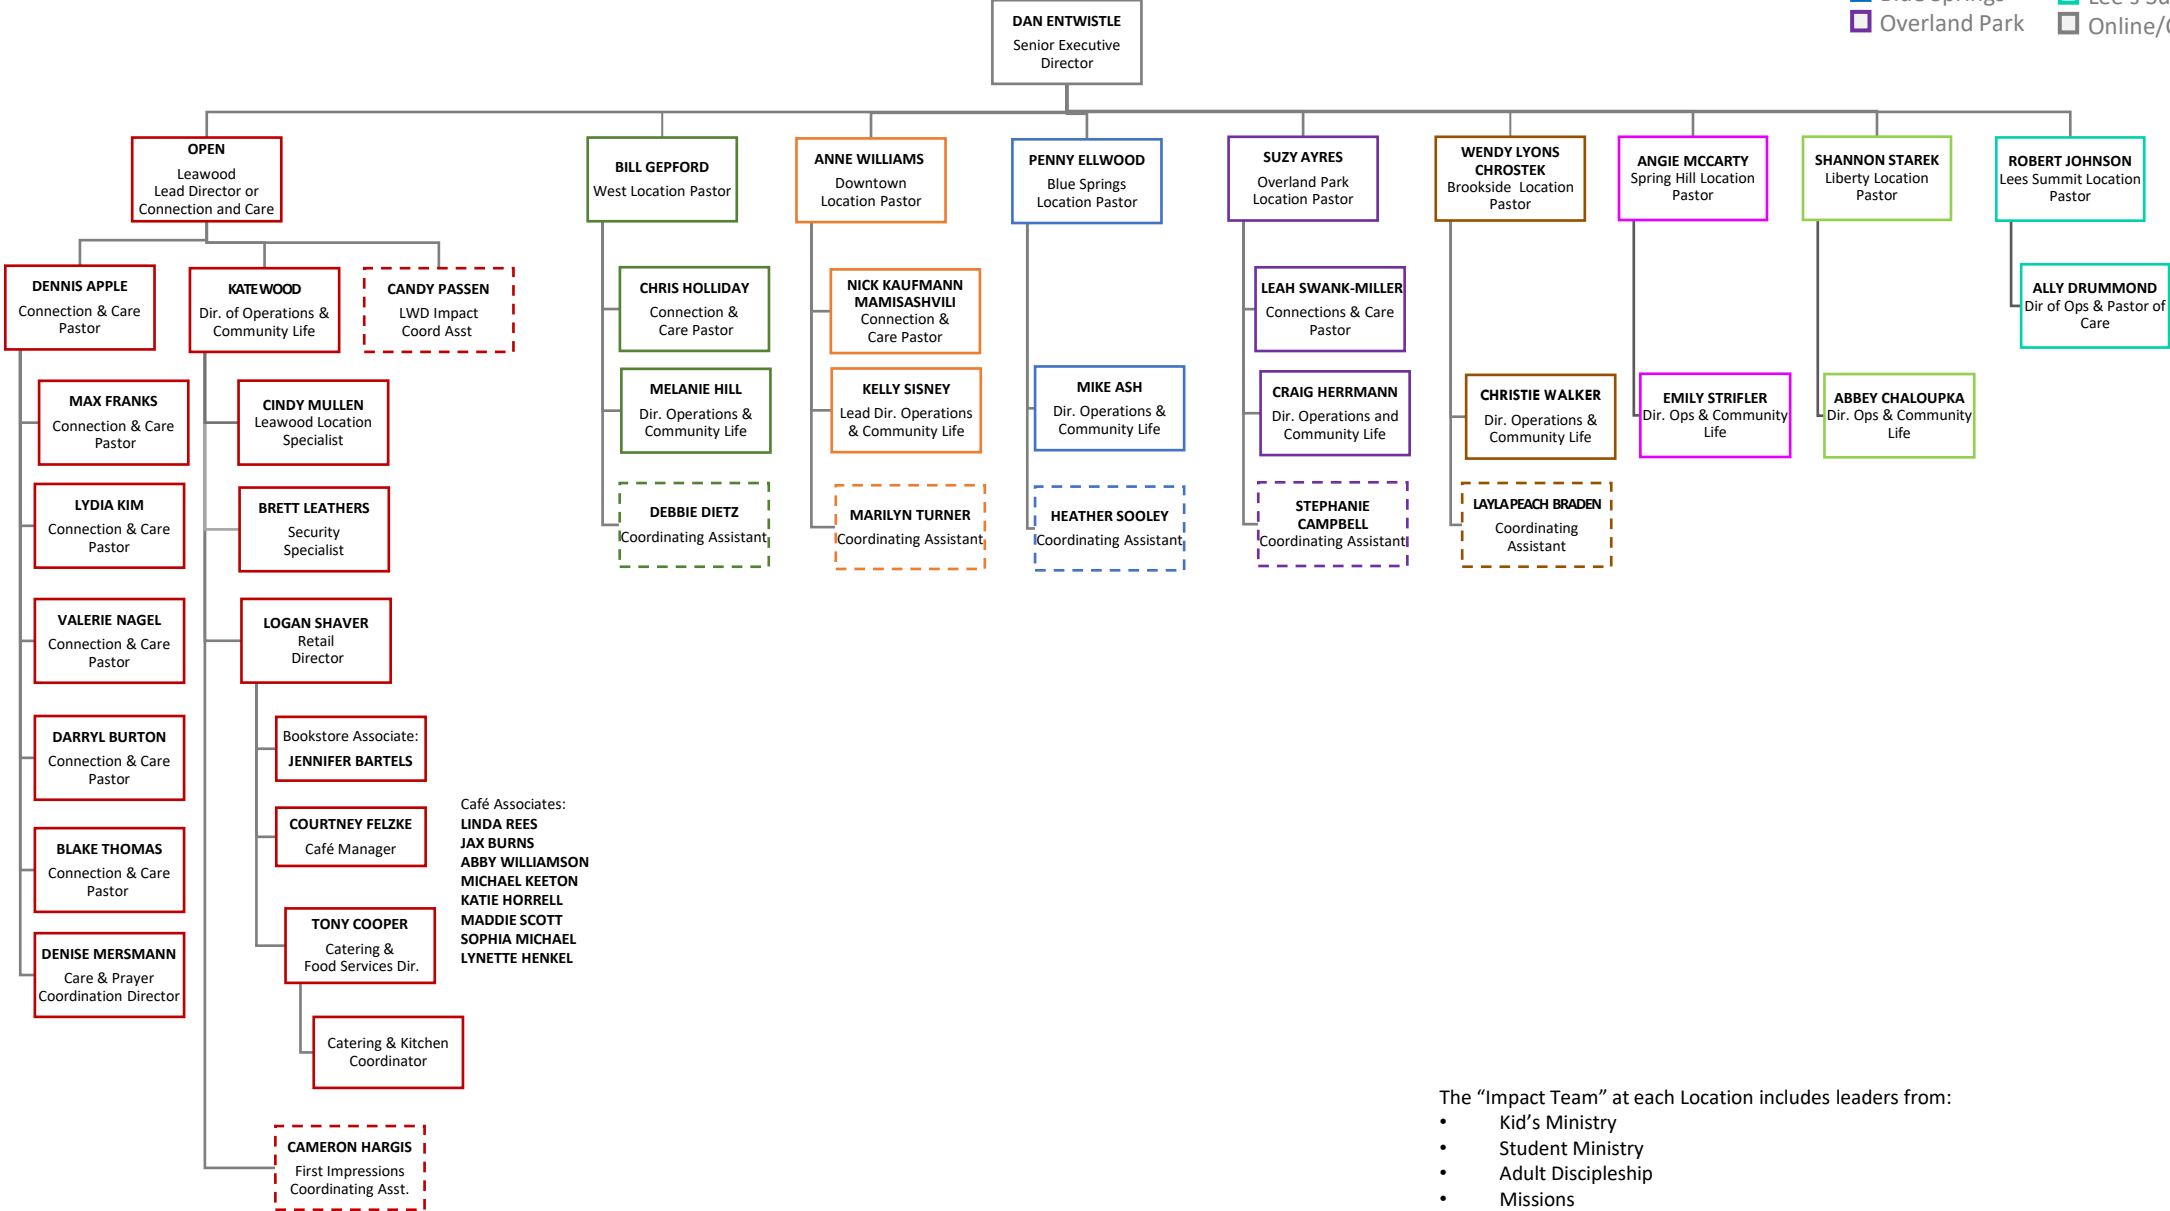

# ADULT DISCIPLESHIP MINISTRIES

- Leawood
- West
- Downtown
- Blue Springs
- Overland Park
- Brookside
- Spring Hill
- Liberty
- Lee's Summit
- Online/Churchwide

# MISSION MINISTRIES

- Leawood
- West
- Downtown
- Blue Springs
- Overland Park
- Brookside
- Spring Hill
- Liberty
- Lee's Summit
- Online/Churchwide

# CARE AND MENTAL WELLNESS

- Leawood
- West
- Downtown
- Blue Springs
- Overland Park
- Brookside
- Spring Hill
- Liberty
- Lee's Summit
- Online/Churchwide

# LOCATIONS

- Leawood
- West
- Downtown
- Blue Springs
- Overland Park
- Brookside
- Spring Hill
- Liberty
- Lee's Summit
- Online/Churchwide

The "Impact Team" at each Location includes leaders from:

- Kid's Ministry
- Student Ministry
- Adult Discipleship
- Missions
- Worship Leaders
- Technical Production
- Facilities