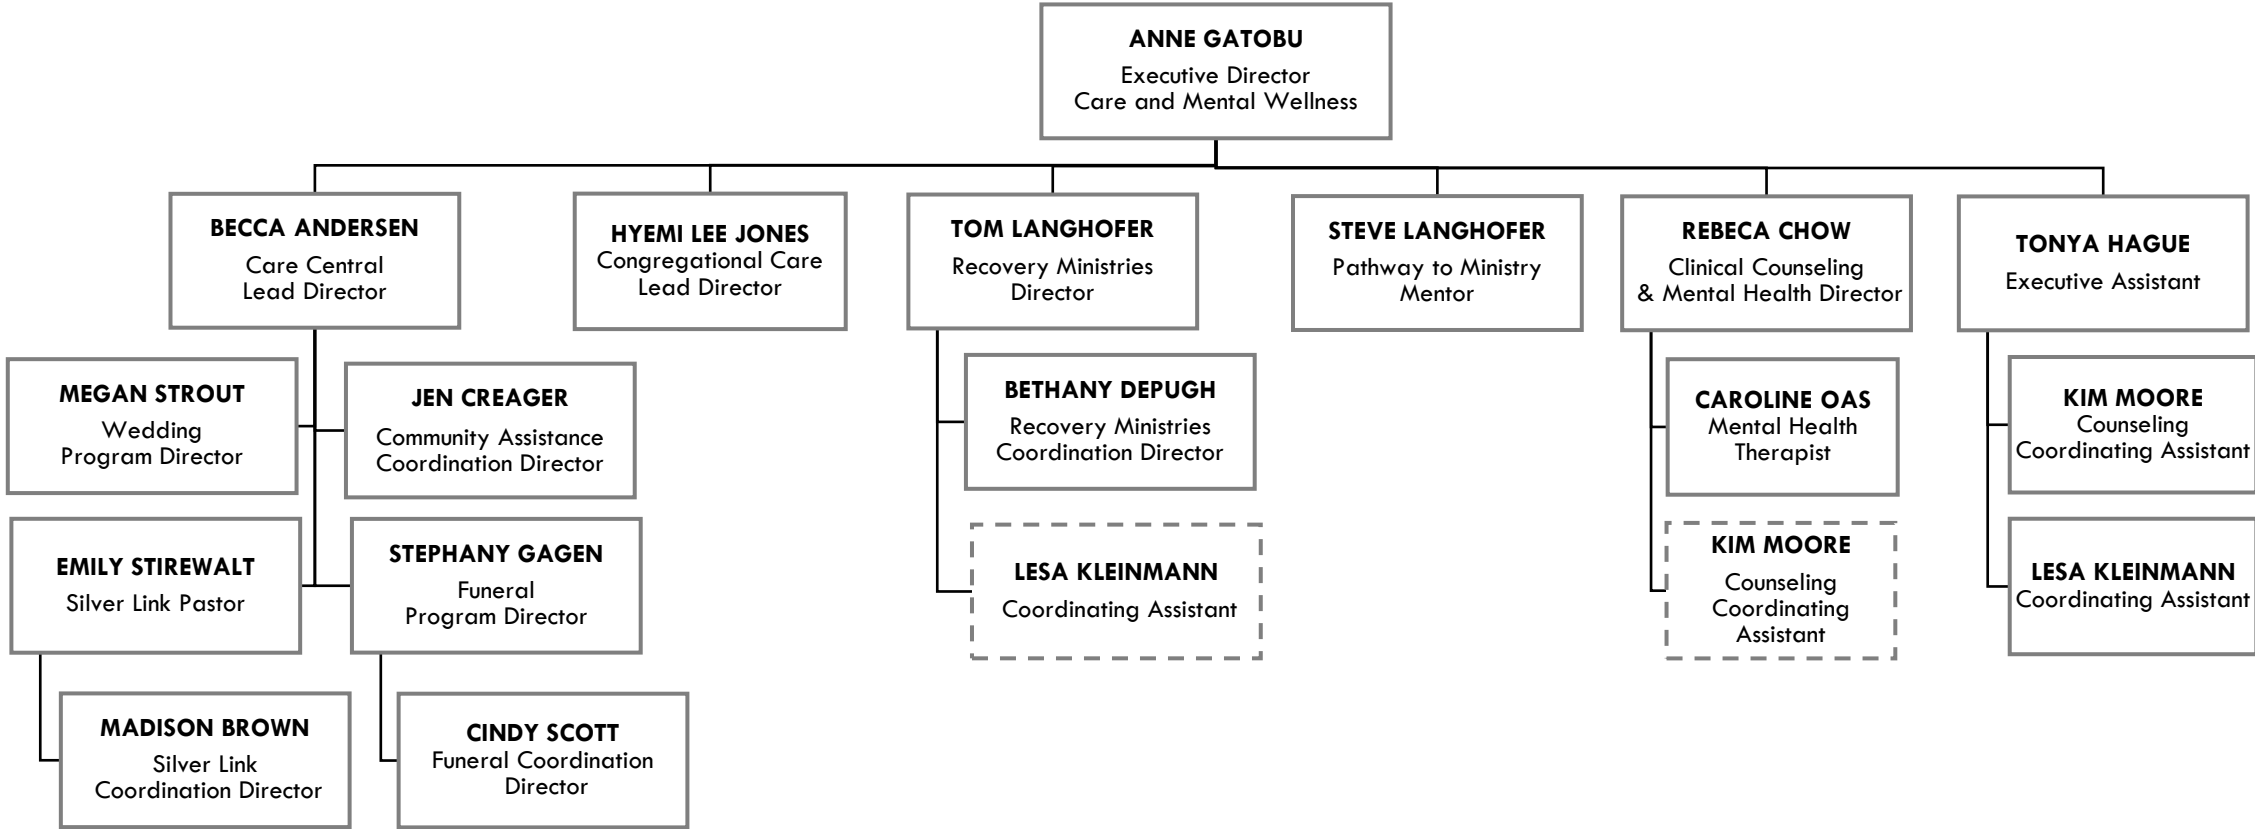

CARE AND MENTAL WELLNESS

- Leawood
- West
- Downtown
- Blue Springs
- Overland Park
- Brookside
- Spring Hill
- Liberty
- Lee's Summit
- Online/Churchwide