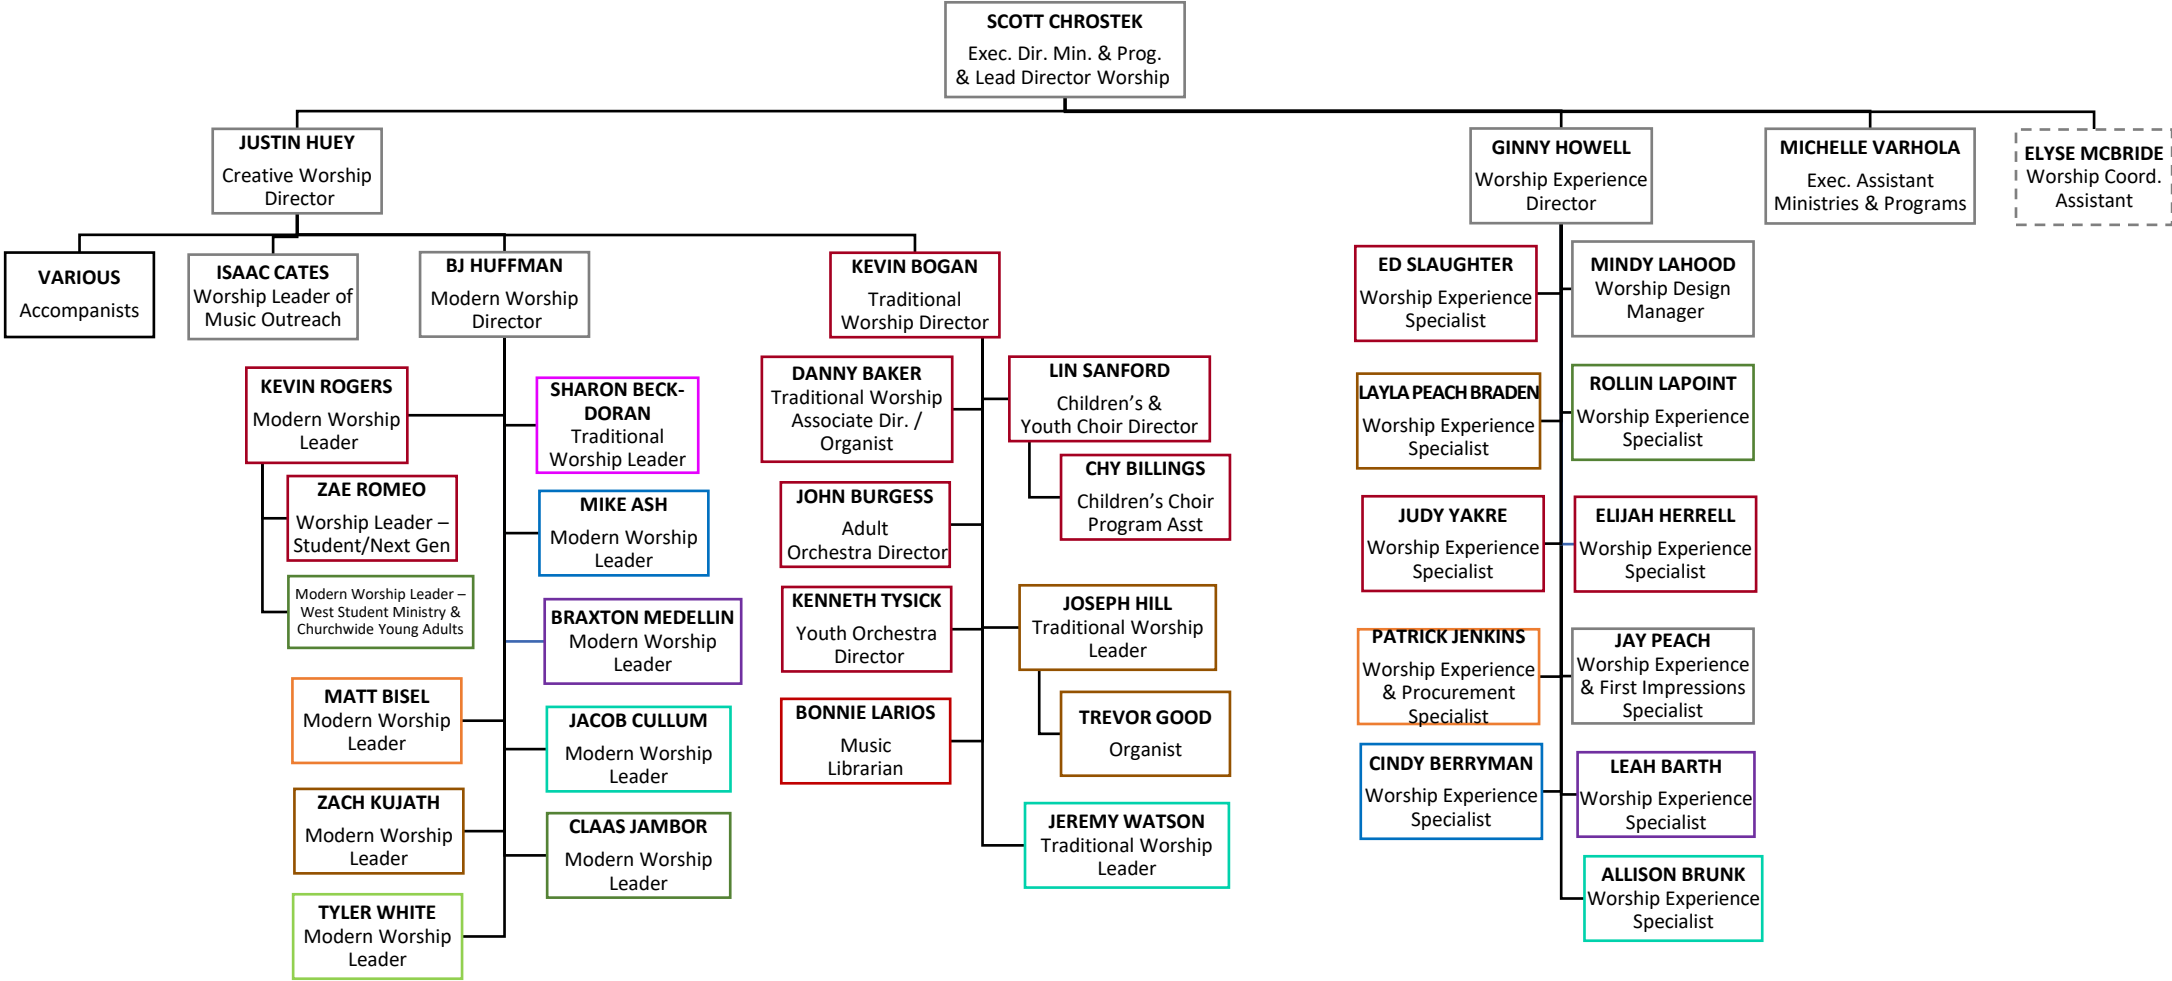

# EXECUTIVE LEADERSHIP TEAM

- Leawood
- West
- Downtown
- Blue Springs
- Overland Park
- Brookside
- Spring Hill
- Liberty
- Lee's Summit
- Online/Churchwide

# RESURRECTION EXPERIENCE DIVISION

# WORSHIP MINISTRIES

- Leawood
- West
- Downtown
- Blue Springs
- Overland Park
- Brookside
- Spring Hill
- Liberty
- Lee's Summit
- Online/Churchwide

# ONLINE MINISTRIES

- Leawood
- West
- Downtown
- Blue Springs
- Overland Park
- Brookside
- Spring Hill
- Liberty
- Lee's Summit
- Online/Churchwide