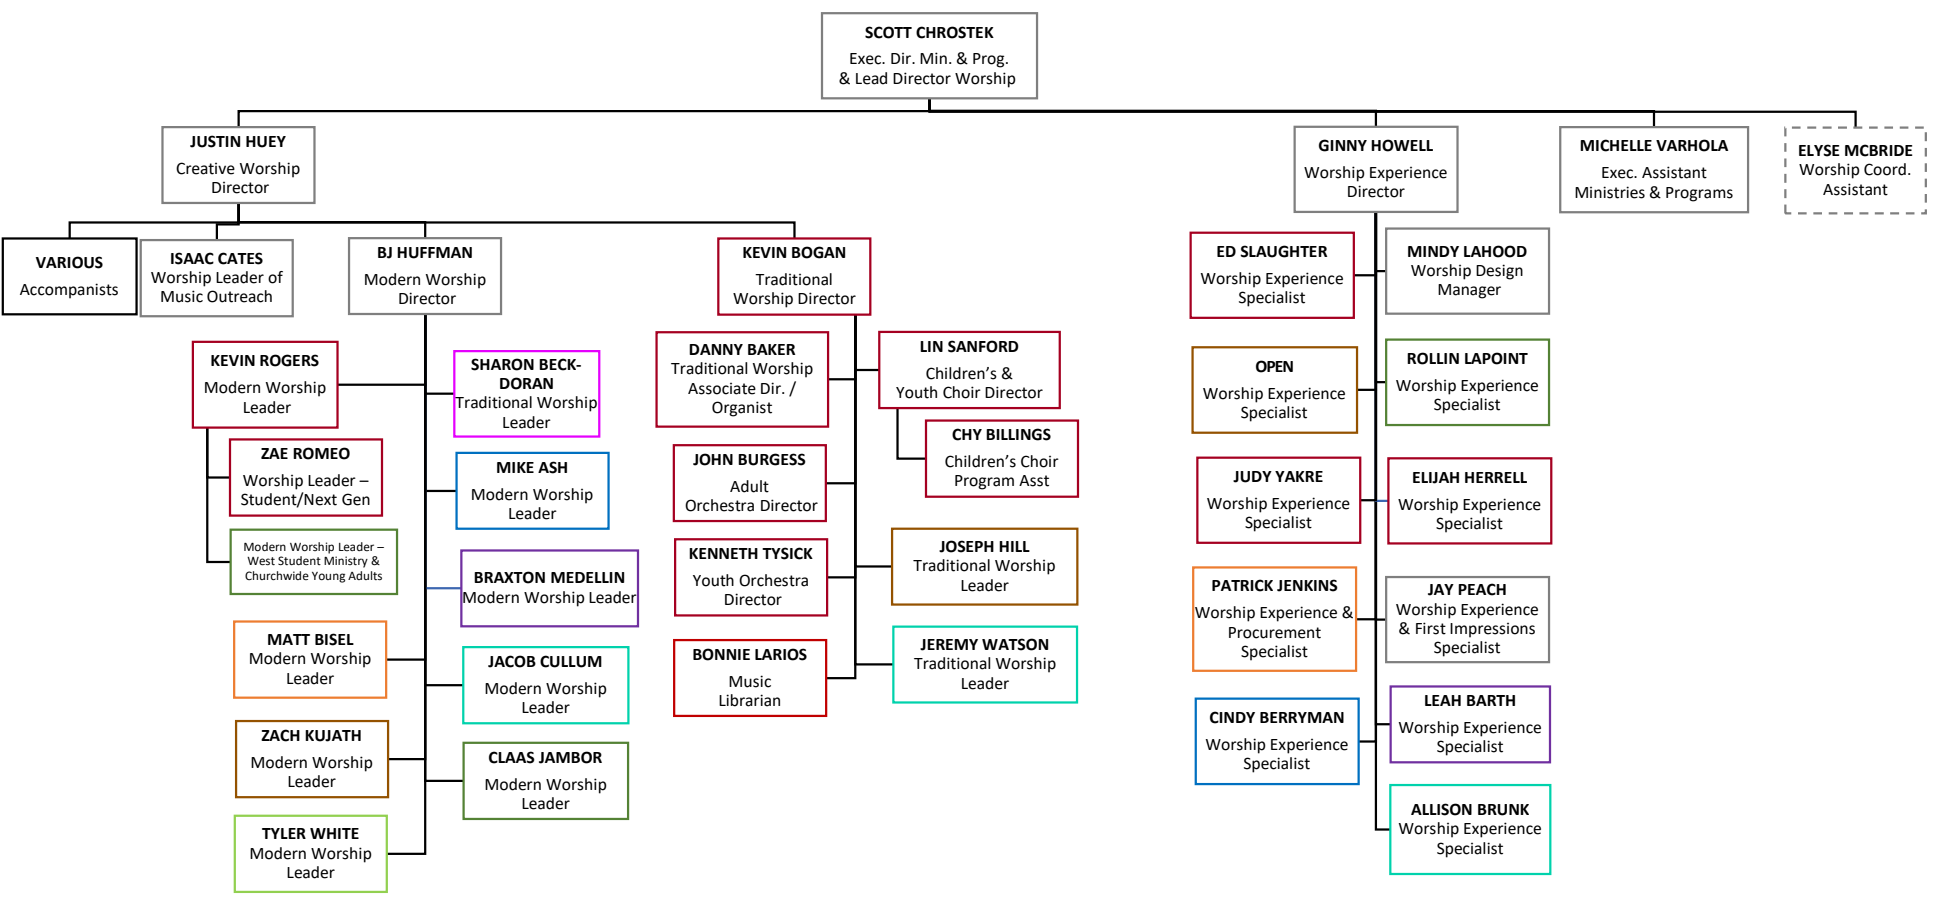

ORGANIZATIONAL MODEL

CENTERED ON A CLEAR PURPOSE

DESIGNED AROUND THE RESURRECTION EXPERIENCE

BROUGHT TO LIFE BY MINISTRY PROGRAMS

ENCOUNTERED AT A LOCATION, ONLINE AND IN-PERSON

SUPPORTED BY

CARE & WELLNESS

BUSINESS OPERATIONS

DONOR RELATIONS

EXECUTIVE LEADERSHIP TEAM

- Leawood
- West
- Downtown
- Blue Springs
- Overland Park
- Brookside
- Spring Hill
- Liberty
- Lee's Summit
- Online/Churchwide

RESURRECTION EXPERIENCE DIVISION

WORSHIP MINISTRIES

- Leewood
- West
- Downtown
- Blue Springs
- Overland Park
- Brookside
- Spring Hill
- Liberty
- Lee's Summit
- Online/Churchwide

May 2025

ONLINE MINISTRIES

- Leewood
- West
- Downtown
- Blue Springs
- Overland Park
- Brookside
- Spring Hill
- Liberty
- Lee's Summit
- Online/Churchwide

KID'S MINISTRIES

- Leewood
- West
- Downtown
- Blue Springs
- Overland Park
- Brookside
- Spring Hill
- Liberty
- Lee's Summit
- Online/Churchwide

May 2025

STUDENT MINISTRIES

- Leawood
- West
- Downtown
- Blue Springs
- Overland Park
- Brookside
- Spring Hill
- Liberty
- Lee's Summit
- Online/Churchwide