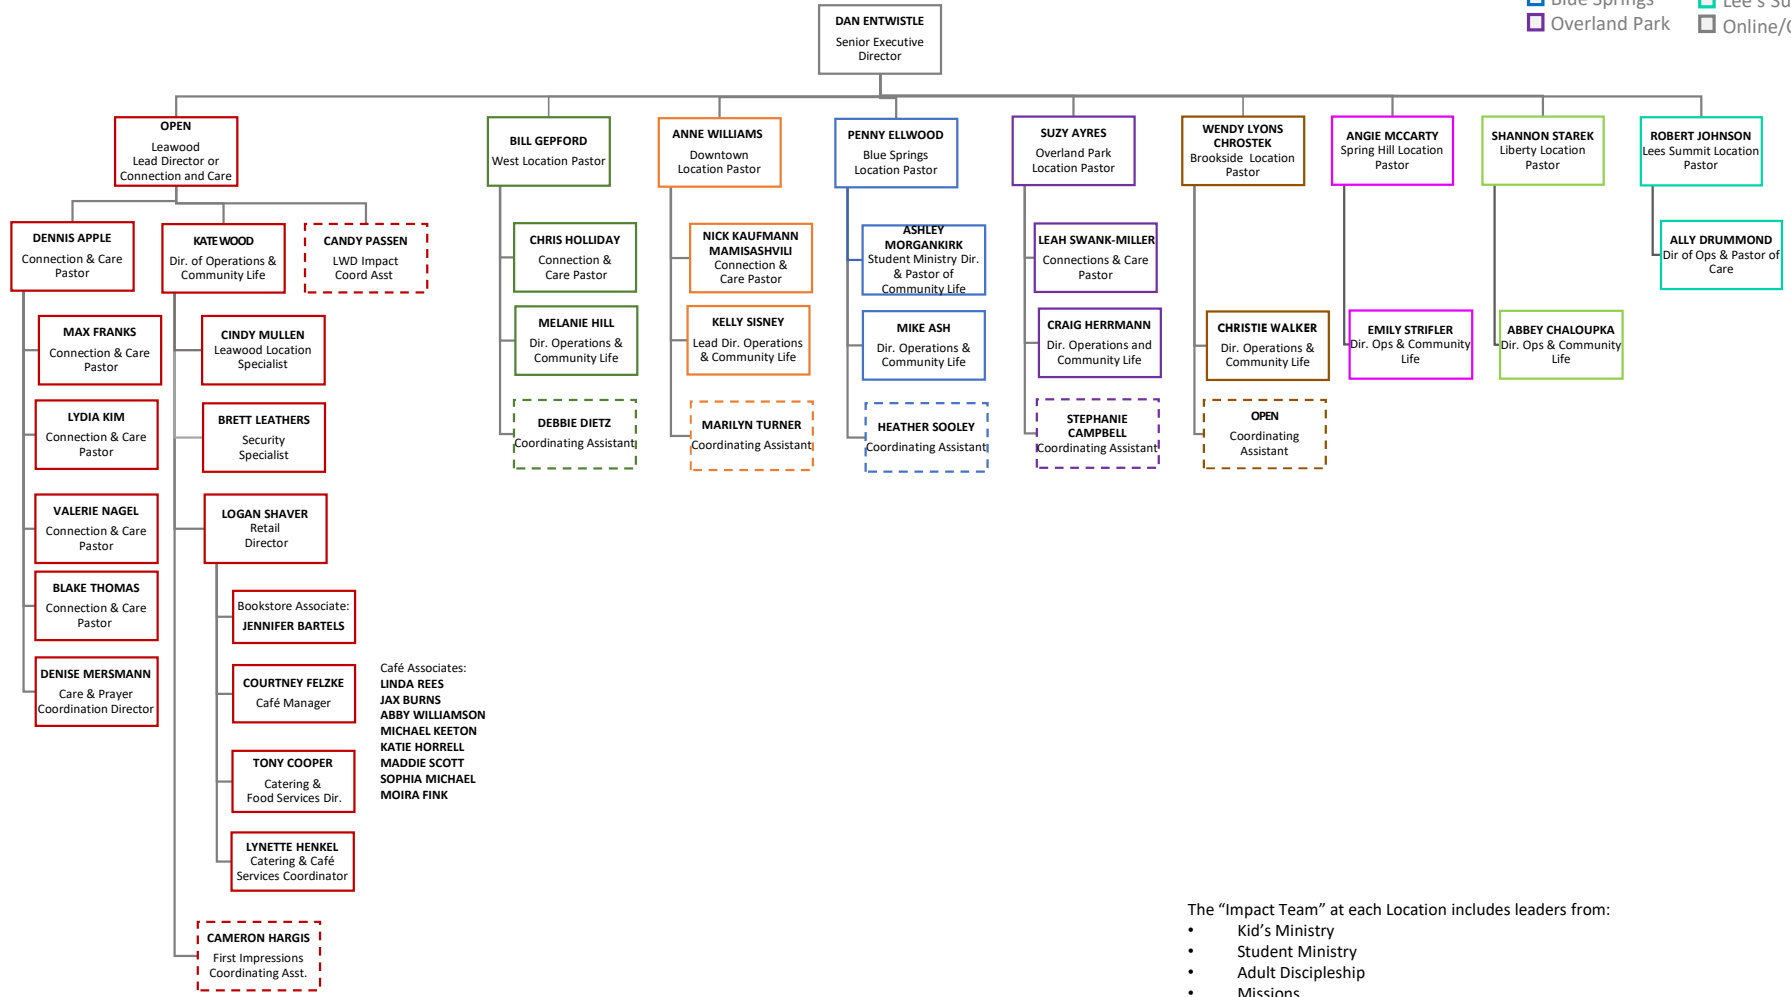

KID'S MINISTRIES

- Leewood
- West
- Downtown
- Blue Springs
- Overland Park
- Brookside
- Spring Hill
- Liberty
- Lee's Summit
- Online/Churchwide

May 2025

STUDENT MINISTRIES

- Leawood
- West
- Downtown
- Blue Springs
- Overland Park
- Brookside
- Spring Hill
- Liberty
- Lee's Summit
- Online/Churchwide

ADULT DISCIPLESHIP MINISTRIES

- Leewood
- West
- Downtown
- Blue Springs
- Overland Park
- Brookside
- Spring Hill
- Liberty
- Lee's Summit
- Online/Churchwide

May 2025

MISSION MINISTRIES

- Leewood
- West
- Downtown
- Blue Springs
- Overland Park
- Brookside
- Spring Hill
- Liberty
- Lee's Summit
- Online/Churchwide

CARE AND MENTAL WELLNESS

- Leewood
- West
- Downtown
- Blue Springs
- Overland Park
- Brookside
- Spring Hill
- Liberty
- Lee's Summit
- Online/Churchwide

LOCATIONS

- Leewood
- West
- Downtown
- Blue Springs
- Overland Park
- Brookside
- Spring Hill
- Liberty
- Lee's Summit
- Online/Churchwide

- The "Impact Team" at each Location includes leaders from:
- Kid's Ministry
 - Student Ministry
 - Adult Discipleship
 - Missions
 - Worship Leaders
 - Technical Production
 - Facilities

May 2025

BUSINESS OPERATIONS DIVISION