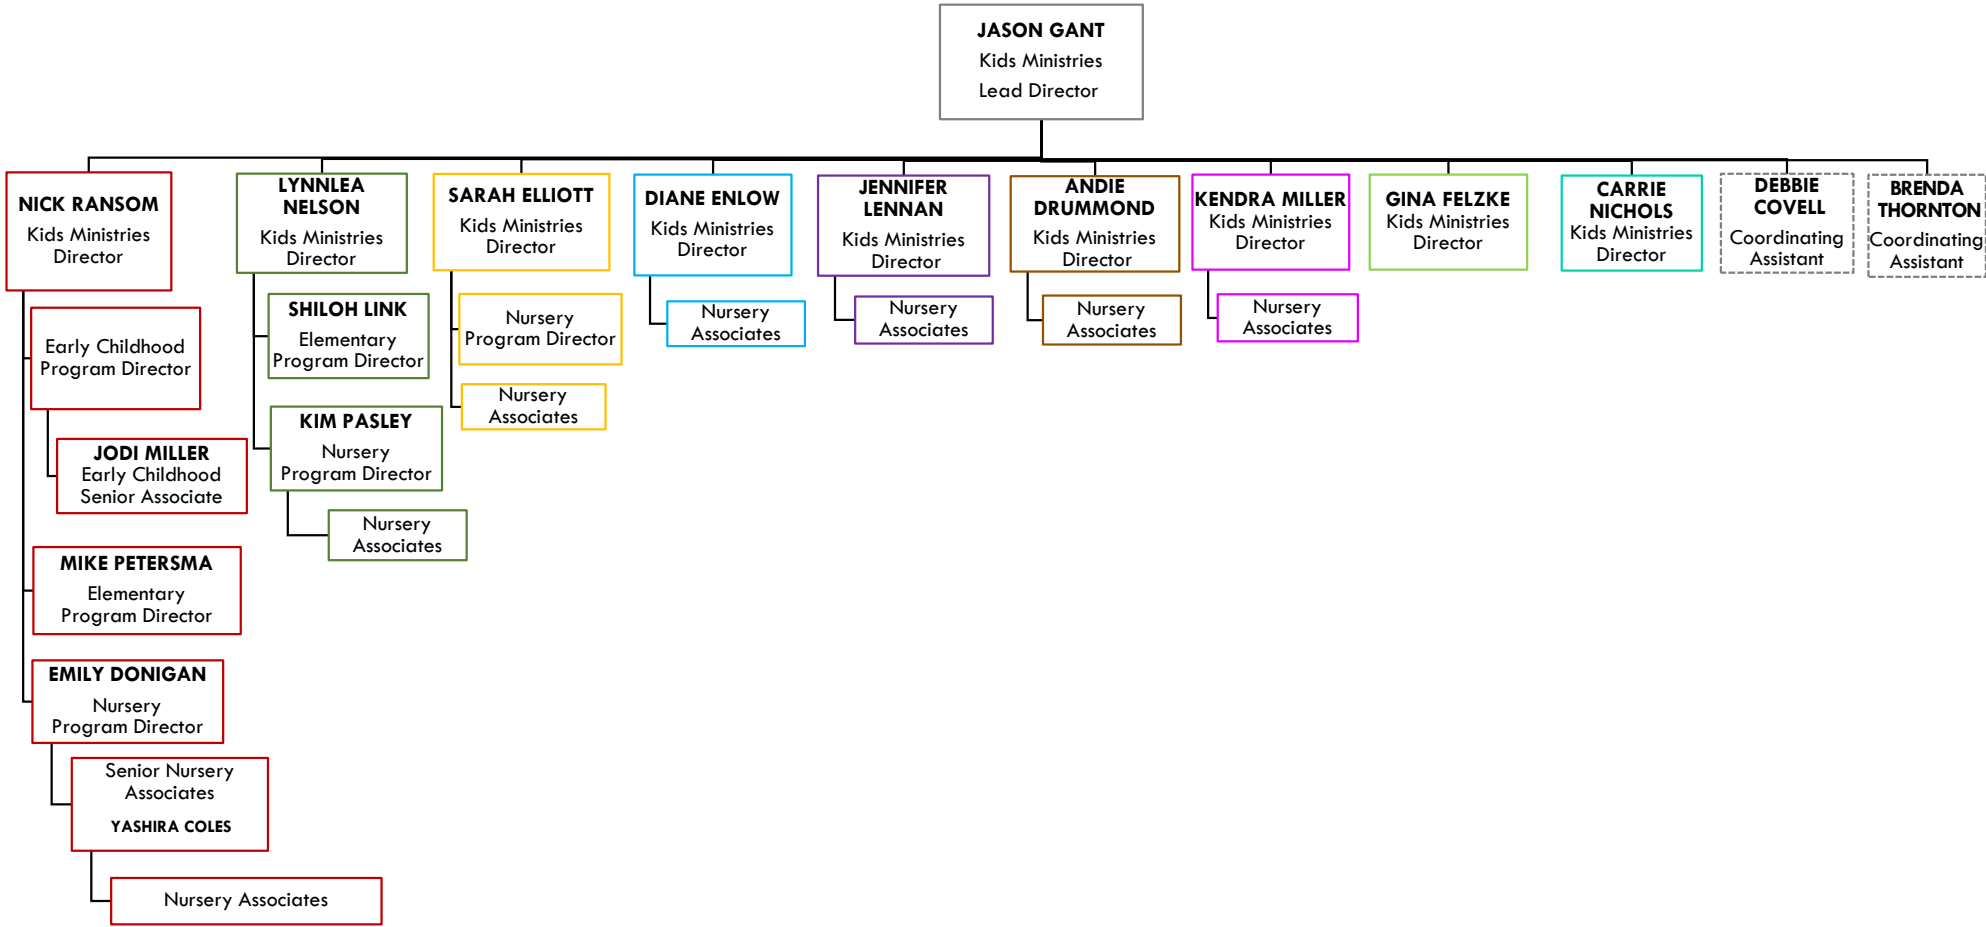

KID'S MINISTRIES

- Leewood
- West
- Downtown
- Blue Springs
- Overland Park
- Brookside
- Spring Hill
- Liberty
- Lee's Summit
- Online/Churchwide

May 2025