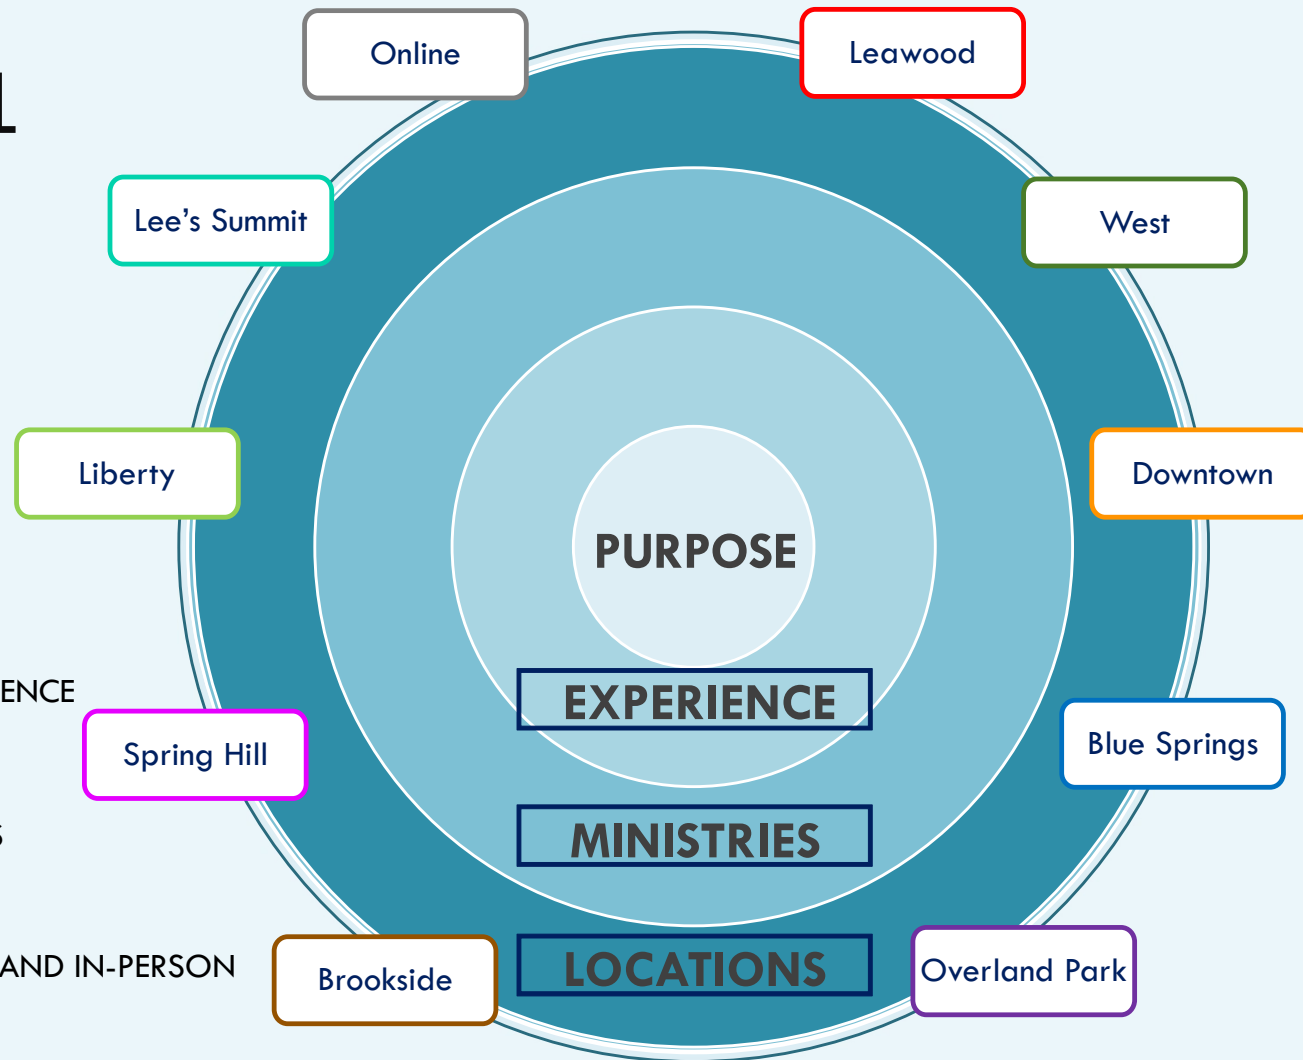

ORGANIZATIONAL MODEL

CENTERED ON A CLEAR PURPOSE

DESIGNED AROUND THE RESURRECTION EXPERIENCE

BROUGHT TO LIFE BY MINISTRY PROGRAMS

ENCOUNTERED AT A LOCATION, ONLINE AND IN-PERSON

SUPPORTED BY

CARE & WELLNESS

BUSINESS OPERATIONS

DONOR RELATIONS

EXECUTIVE LEADERSHIP TEAM

- Leawood
- West
- Downtown
- Blue Springs
- Overland Park
- Brookside
- Spring Hill
- Liberty
- Lee's Summit
- Online/Churchwide

RESURRECTION EXPERIENCE DIVISION

WORSHIP MINISTRIES

- Leewood
- West
- Downtown
- Blue Springs
- Overland Park
- Brookside
- Spring Hill
- Liberty
- Lee's Summit
- Online/Churchwide

May 2025

ONLINE MINISTRIES

- Leewood
- West
- Downtown
- Blue Springs
- Overland Park
- Brookside
- Spring Hill
- Liberty
- Lee's Summit
- Online/Churchwide

CARE AND MENTAL WELLNESS

- Leewood
- West
- Downtown
- Blue Springs
- Overland Park
- Brookside
- Spring Hill
- Liberty
- Lee's Summit
- Online/Churchwide

LOCATIONS

- Leewood
- West
- Downtown
- Blue Springs
- Overland Park
- Brookside
- Spring Hill
- Liberty
- Lee's Summit
- Online/Churchwide