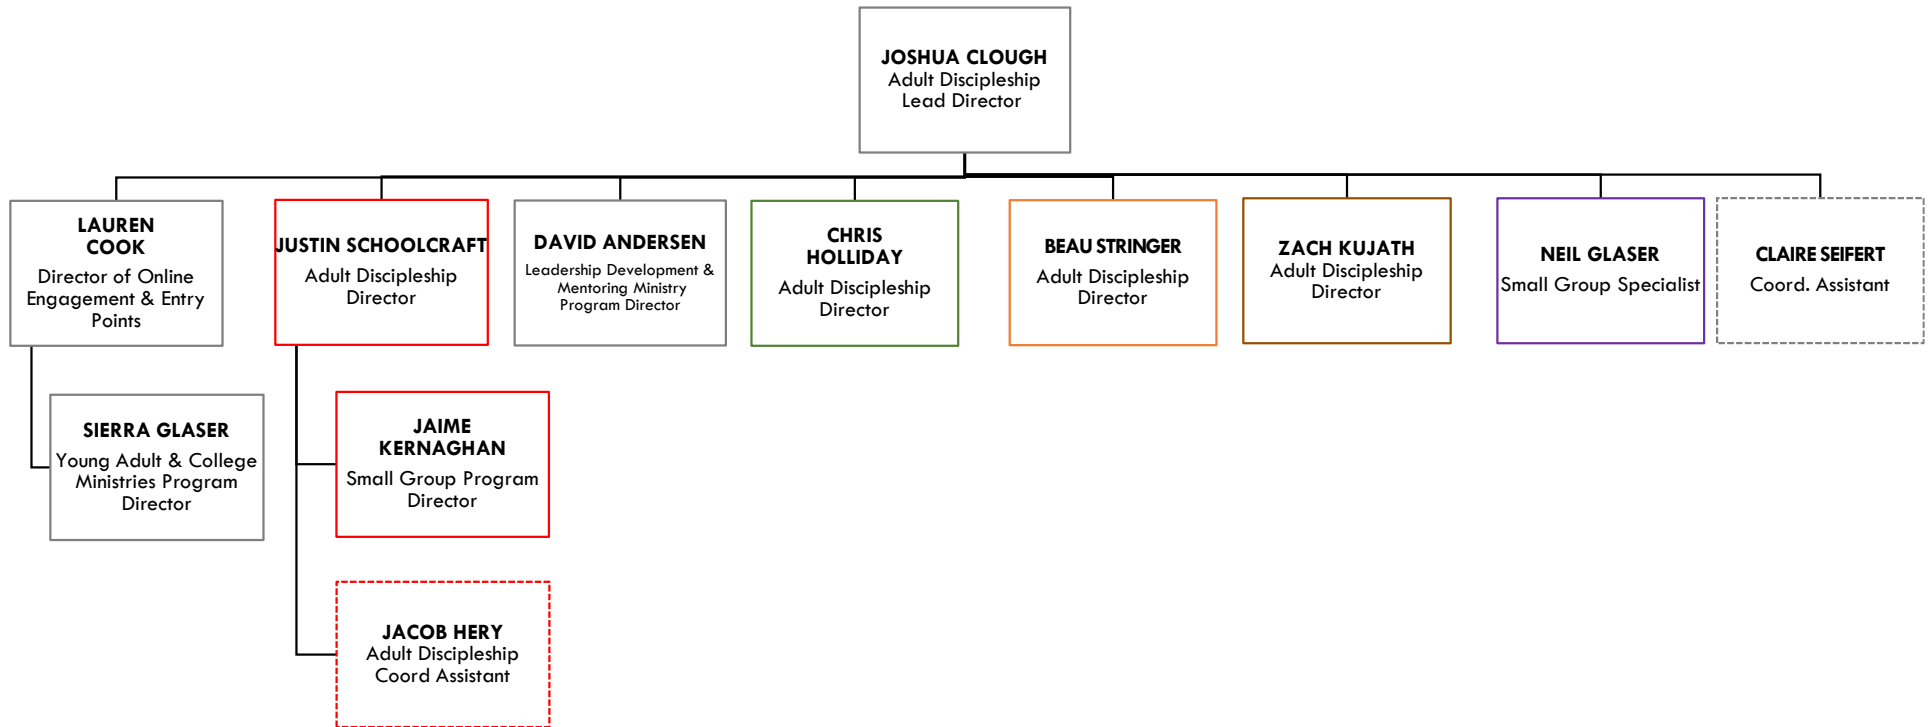

KID'S MINISTRIES

- Leewood
- West
- Downtown
- Blue Springs
- Overland Park
- Brookside
- Spring Hill
- Liberty
- Lee's Summit
- Online/Churchwide

May 2025

STUDENT MINISTRIES

- Leawood
- West
- Downtown
- Blue Springs
- Overland Park
- Brookside
- Spring Hill
- Liberty
- Lee's Summit
- Online/Churchwide

ADULT DISCIPLESHIP MINISTRIES

- Leewood
- West
- Downtown
- Blue Springs
- Overland Park
- Brookside
- Spring Hill
- Liberty
- Lee's Summit
- Online/Churchwide

May 2025

MISSION MINISTRIES

- Leewood
- West
- Downtown
- Blue Springs
- Overland Park
- Brookside
- Spring Hill
- Liberty
- Lee's Summit
- Online/Churchwide