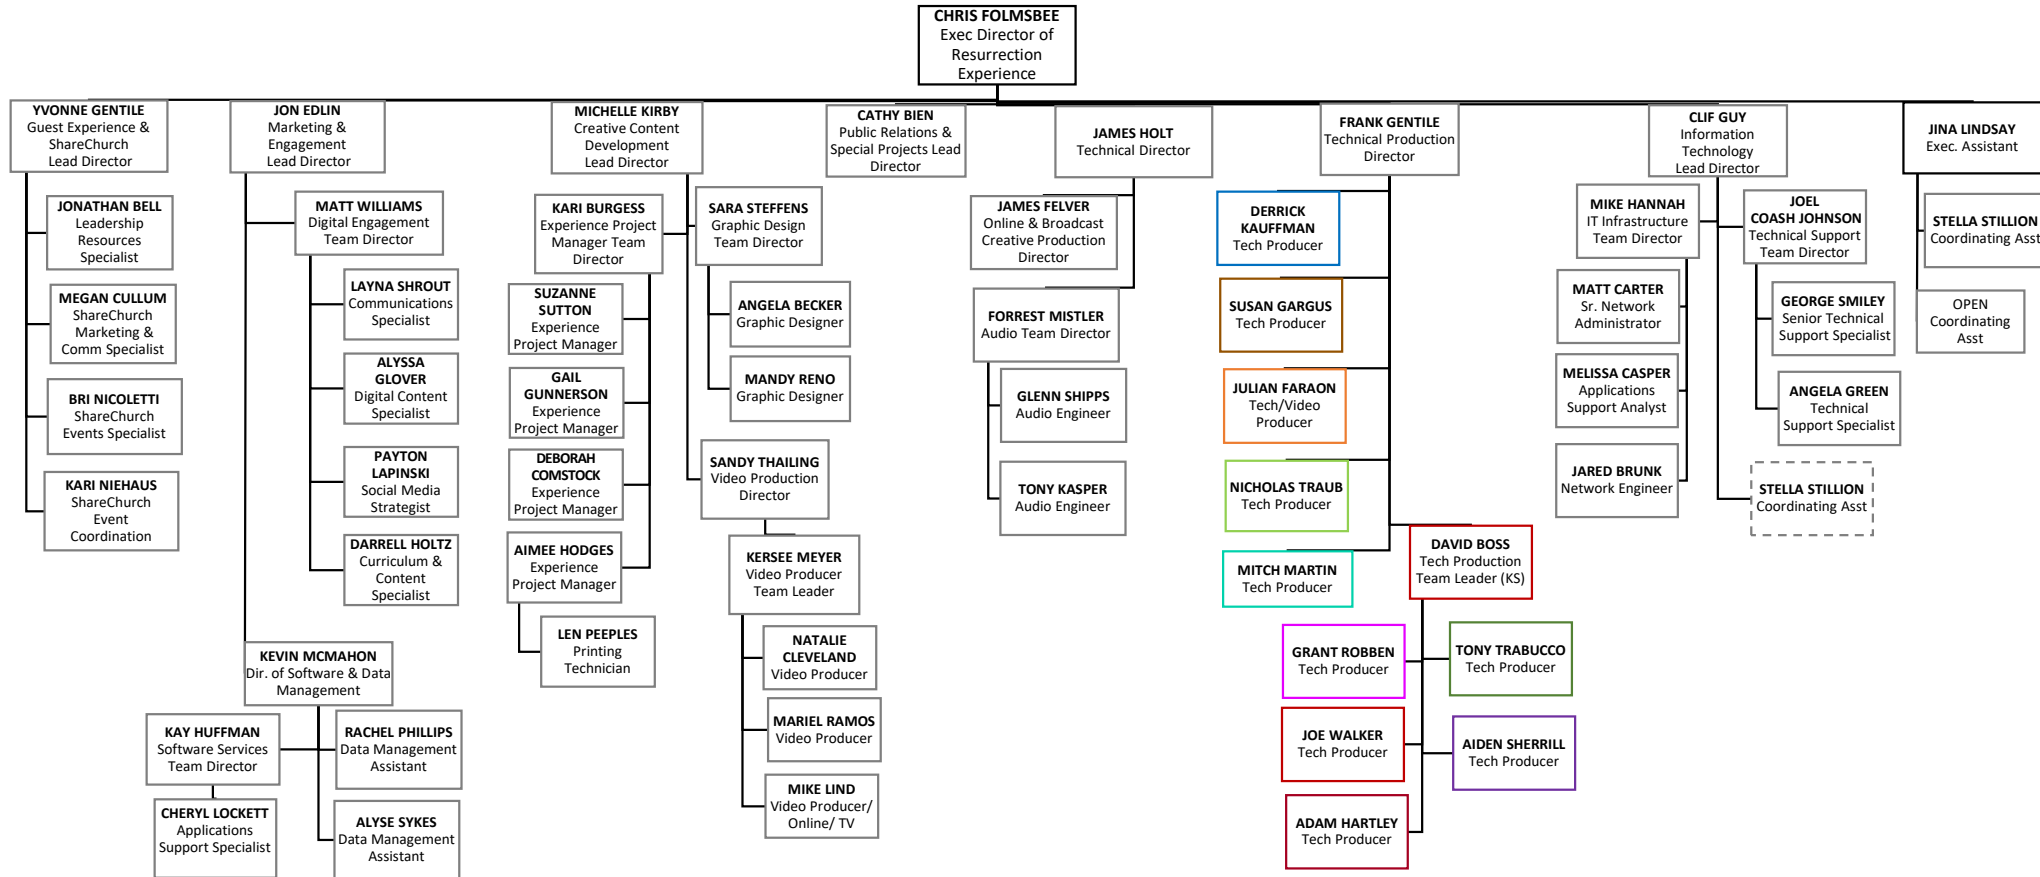

BUSINESS OPERATIONS

DONOR RELATIONS

EXECUTIVE LEADERSHIP TEAM

- Leawood
- West
- Downtown
- Blue Springs
- Overland Park
- Brookside
- Spring Hill
- Liberty
- Lee's Summit
- Online/Churchwide

RESURRECTION EXPERIENCE DIVISION

WORSHIP MINISTRIES

- Leewood
- West
- Downtown
- Blue Springs
- Overland Park
- Brookside
- Spring Hill
- Liberty
- Lee's Summit
- Online/Churchwide

May 2025

ONLINE MINISTRIES

- Leewood
- West
- Downtown
- Blue Springs
- Overland Park
- Brookside
- Spring Hill
- Liberty
- Lee's Summit
- Online/Churchwide

KID'S MINISTRIES

- Leewood
- West
- Downtown
- Blue Springs
- Overland Park
- Brookside
- Spring Hill
- Liberty
- Lee's Summit
- Online/Churchwide

May 2025

STUDENT MINISTRIES

- Leawood
- West
- Downtown
- Blue Springs
- Overland Park
- Brookside
- Spring Hill
- Liberty
- Lee's Summit
- Online/Churchwide