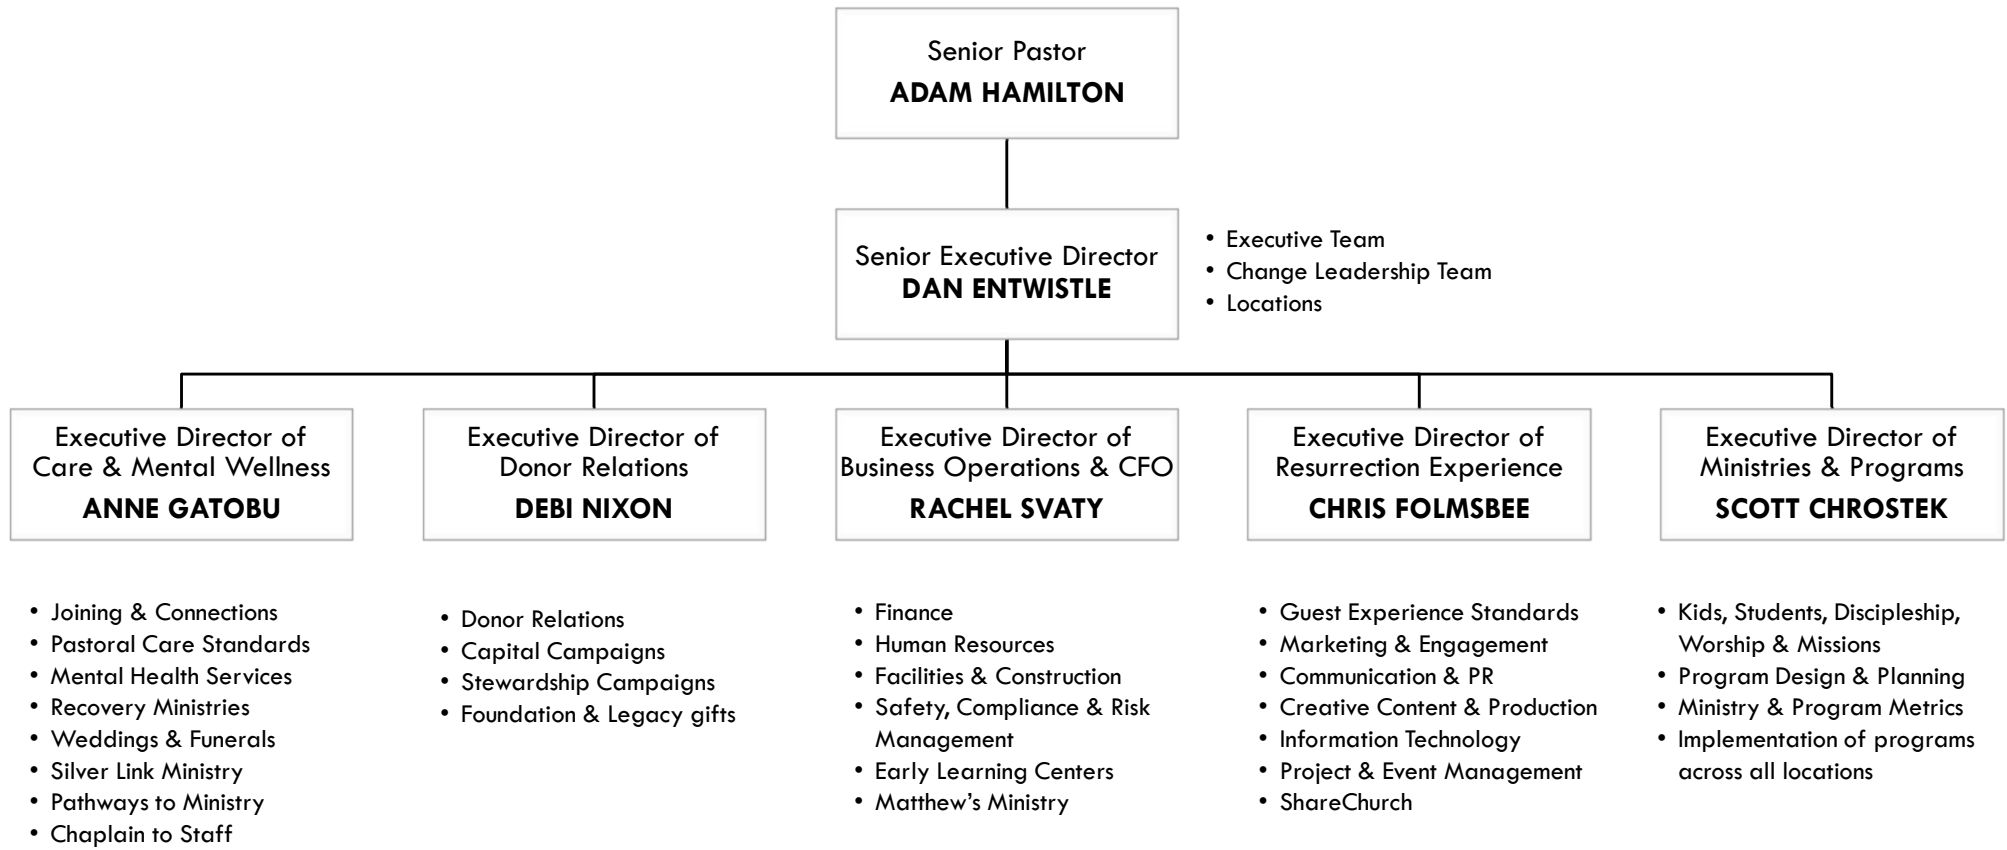

ORGANIZATIONAL MODEL

CENTERED ON A CLEAR PURPOSE

DESIGNED AROUND THE RESURRECTION EXPERIENCE

BROUGHT TO LIFE BY MINISTRY PROGRAMS

ENCOUNTERED AT A LOCATION, ONLINE AND IN-PERSON

SUPPORTED BY

CARE & WELLNESS

BUSINESS OPERATIONS

DONOR RELATIONS

EXECUTIVE LEADERSHIP TEAM

- Leawood
- West
- Downtown
- Blue Springs
- Overland Park
- Brookside
- Spring Hill
- Liberty
- Lee's Summit
- Online/Churchwide

RESURRECTION EXPERIENCE DIVISION