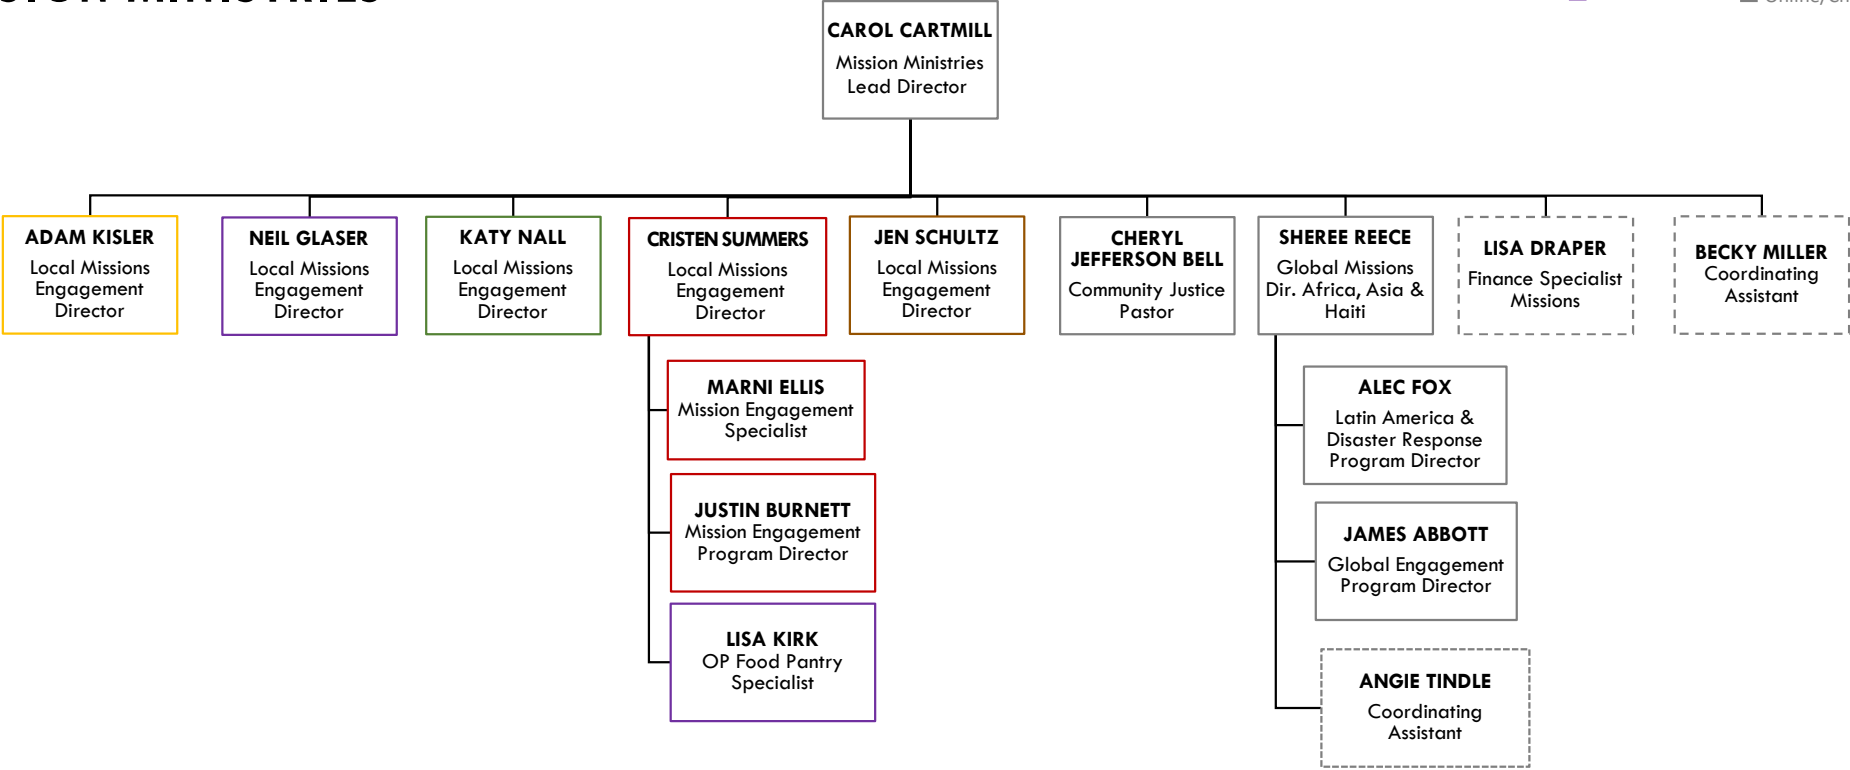

KID'S MINISTRIES

- Leewood
- West
- Downtown
- Blue Springs
- Overland Park
- Brookside
- Spring Hill
- Liberty
- Lee's Summit
- Online/Churchwide

May 2025

STUDENT MINISTRIES

- Leawood
- West
- Downtown
- Blue Springs
- Overland Park
- Brookside
- Spring Hill
- Liberty
- Lee's Summit
- Online/Churchwide

ADULT DISCIPLESHIP MINISTRIES

- Leewood
- West
- Downtown
- Blue Springs
- Overland Park
- Brookside
- Spring Hill
- Liberty
- Lee's Summit
- Online/Churchwide

May 2025

MISSION MINISTRIES

- Leewood
- West
- Downtown
- Blue Springs
- Overland Park
- Brookside
- Spring Hill
- Liberty
- Lee's Summit
- Online/Churchwide

CARE AND MENTAL WELLNESS

- Leewood
- West
- Downtown
- Blue Springs
- Overland Park
- Brookside
- Spring Hill
- Liberty
- Lee's Summit
- Online/Churchwide

LOCATIONS

- Leewood
- West
- Downtown
- Blue Springs
- Overland Park
- Brookside
- Spring Hill
- Liberty
- Lee's Summit
- Online/Churchwide

- The "Impact Team" at each Location includes leaders from:
- Kid's Ministry
 - Student Ministry
 - Adult Discipleship
 - Missions
 - Worship Leaders
 - Technical Production
 - Facilities

May 2025

BUSINESS OPERATIONS DIVISION