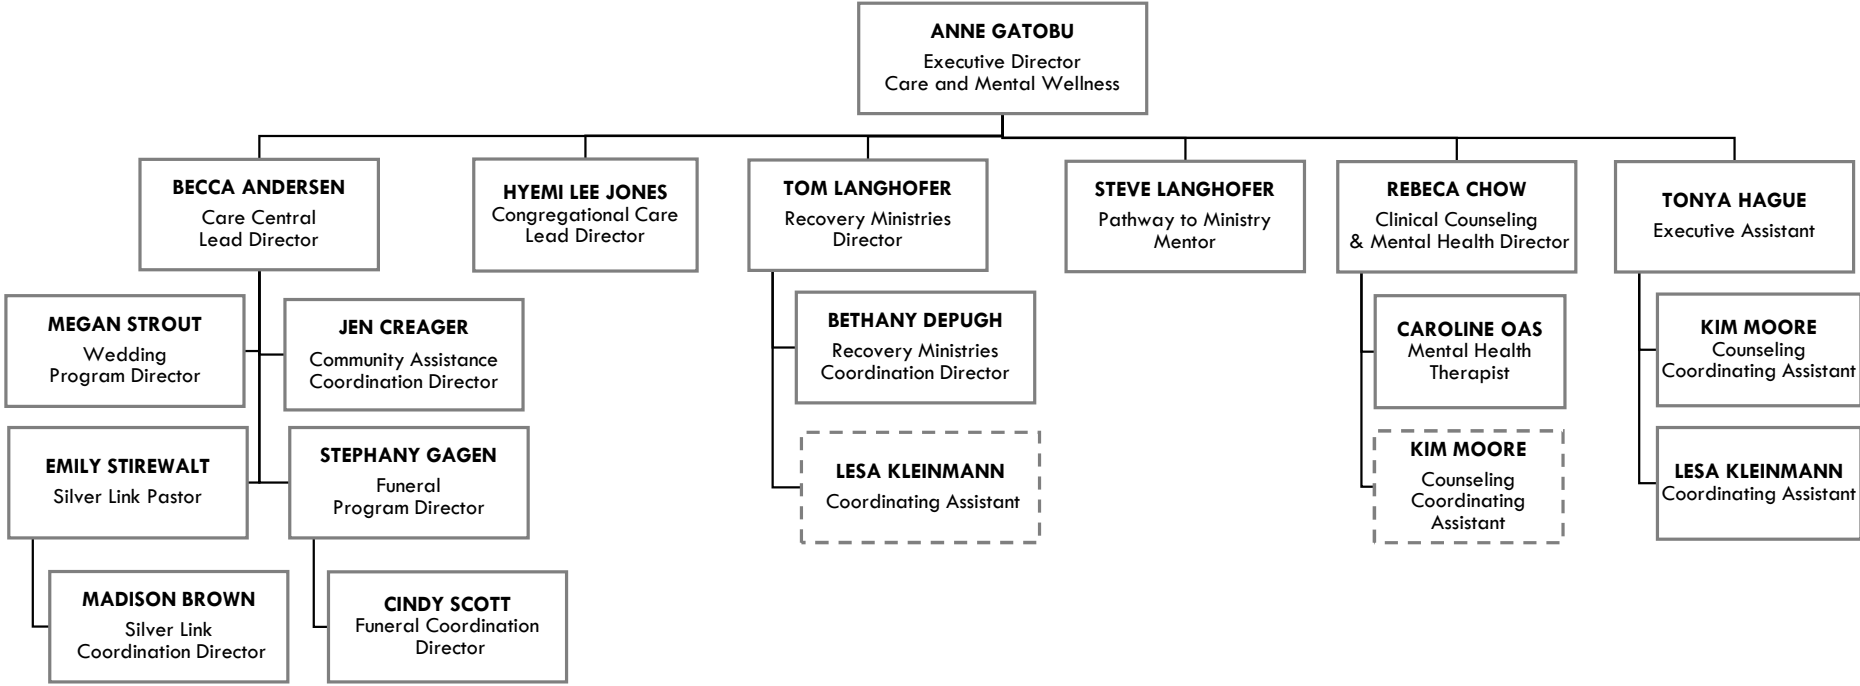

ADULT DISCIPLESHIP MINISTRIES

- Leewood
- West
- Downtown
- Blue Springs
- Overland Park
- Brookside
- Spring Hill
- Liberty
- Lee's Summit
- Online/Churchwide

May 2025

MISSION MINISTRIES

- Leewood
- West
- Downtown
- Blue Springs
- Overland Park
- Brookside
- Spring Hill
- Liberty
- Lee's Summit
- Online/Churchwide

CARE AND MENTAL WELLNESS

- Leewood
- West
- Downtown
- Blue Springs
- Overland Park
- Brookside
- Spring Hill
- Liberty
- Lee's Summit
- Online/Churchwide

LOCATIONS

- Leewood
- West
- Downtown
- Blue Springs
- Overland Park
- Brookside
- Spring Hill
- Liberty
- Lee's Summit
- Online/Churchwide

- The "Impact Team" at each Location includes leaders from:
- Kid's Ministry
 - Student Ministry
 - Adult Discipleship
 - Missions
 - Worship Leaders
 - Technical Production
 - Facilities

May 2025

BUSINESS OPERATIONS DIVISION