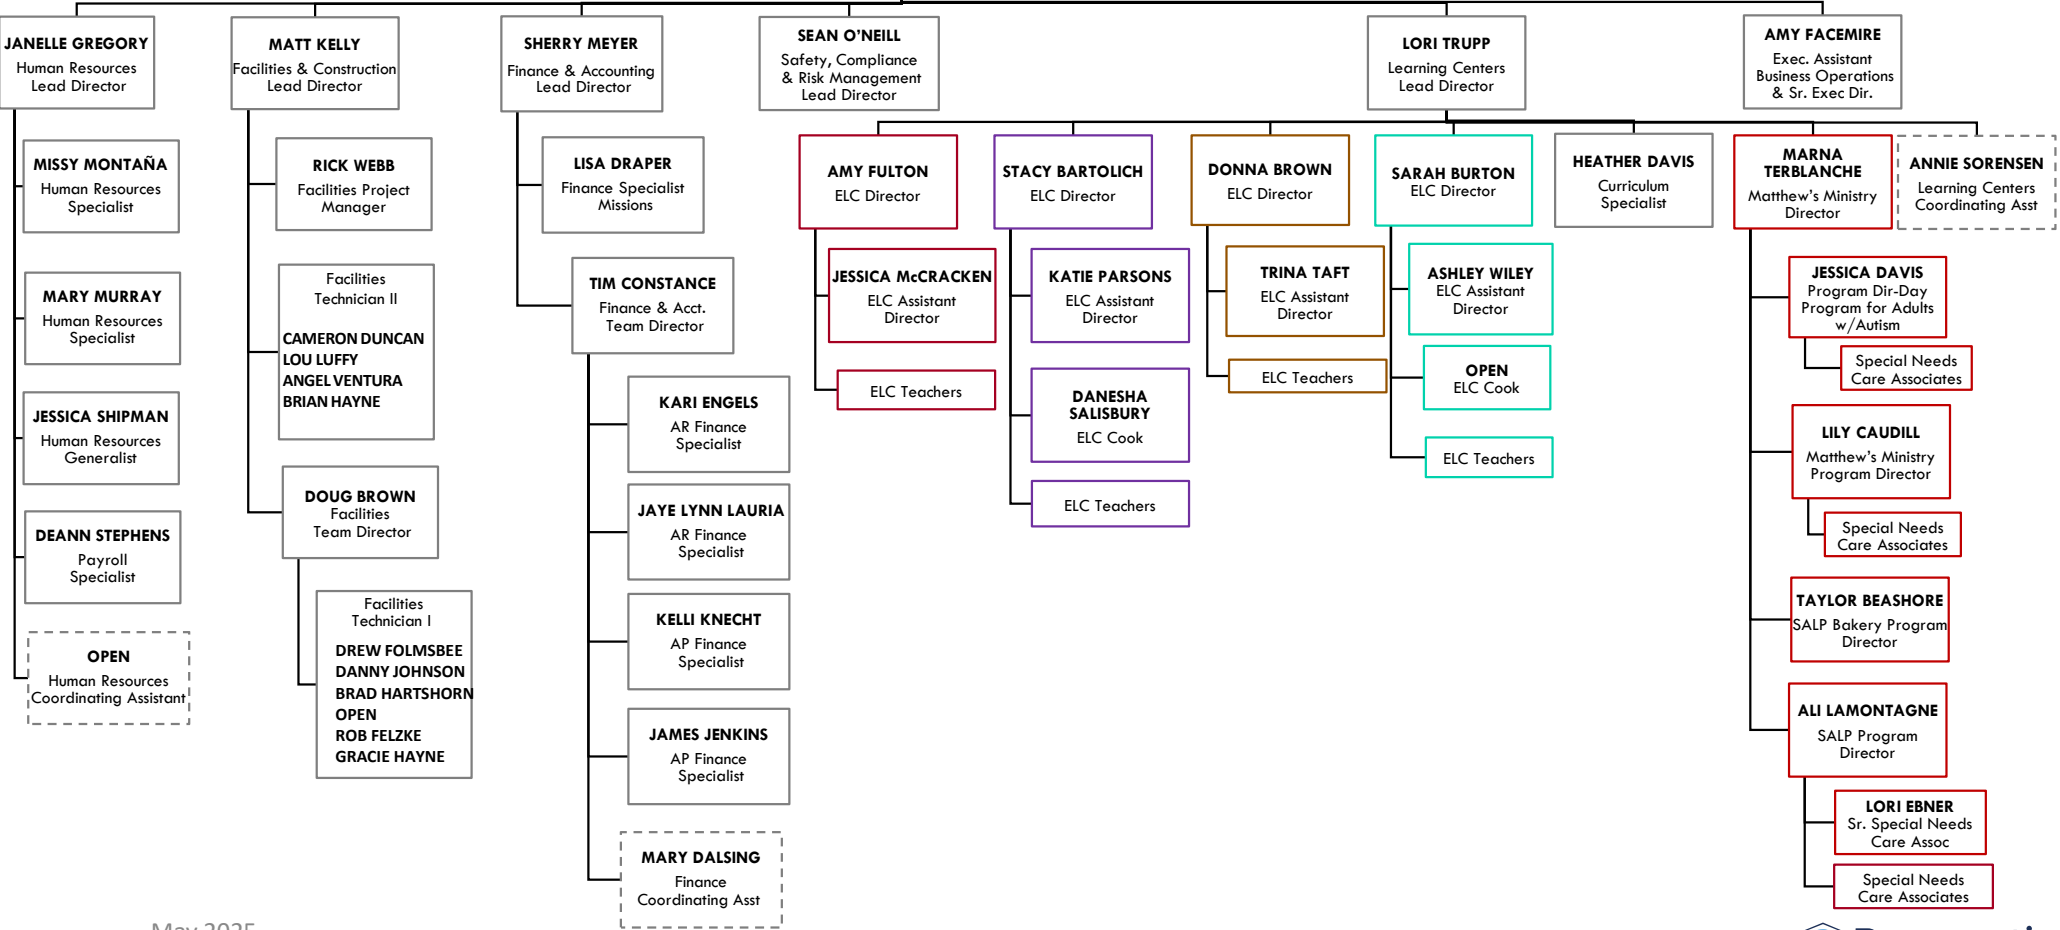

BUSINESS OPERATIONS DIVISION

- Leewood
- West
- Downtown
- Blue Springs
- Overland Park
- Brookside
- Spring Hill
- Liberty
- Lee's Summit
- Online/Churchwide

RACHEL SVATY
Executive Director
Business Operations
& CFO

May 2025