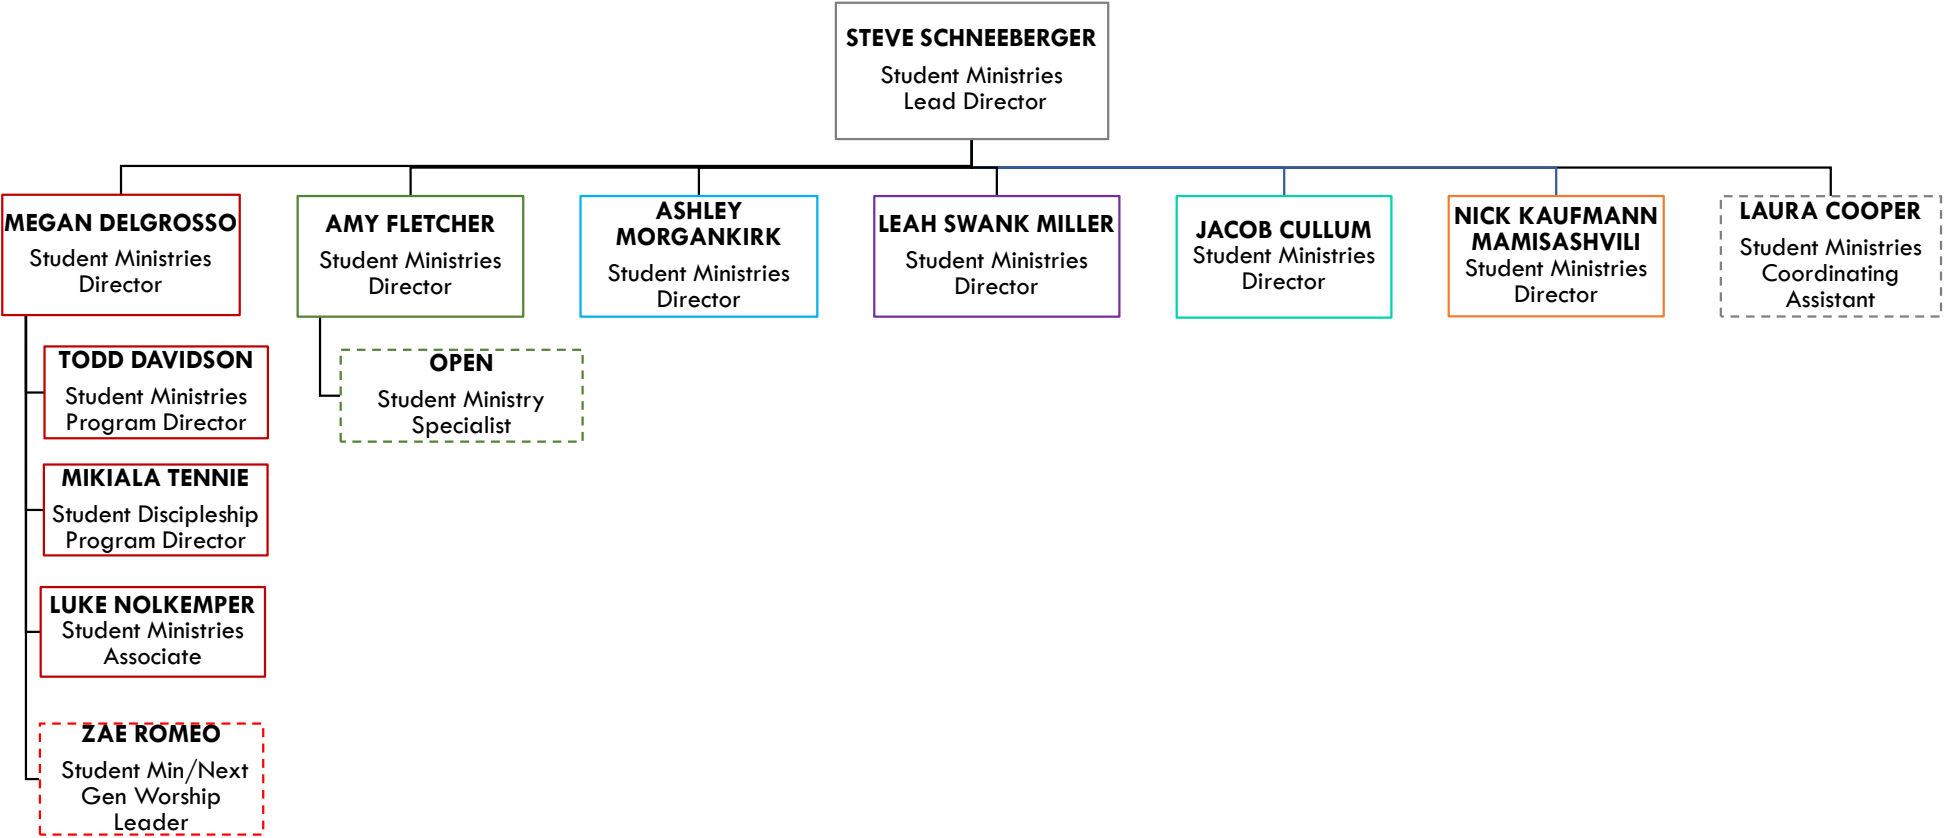

KID'S MINISTRIES

- Leewood
- West
- Downtown
- Blue Springs
- Overland Park
- Brookside
- Spring Hill
- Liberty
- Lee's Summit
- Online/Churchwide

May 2025

STUDENT MINISTRIES

- Leawood
- West
- Downtown
- Blue Springs
- Overland Park
- Brookside
- Spring Hill
- Liberty
- Lee's Summit
- Online/Churchwide

ADULT DISCIPLESHIP MINISTRIES

- Leewood
- West
- Downtown
- Blue Springs
- Overland Park
- Brookside
- Spring Hill
- Liberty
- Lee's Summit
- Online/Churchwide

May 2025

MISSION MINISTRIES

- Leewood
- West
- Downtown
- Blue Springs
- Overland Park
- Brookside
- Spring Hill
- Liberty
- Lee's Summit
- Online/Churchwide