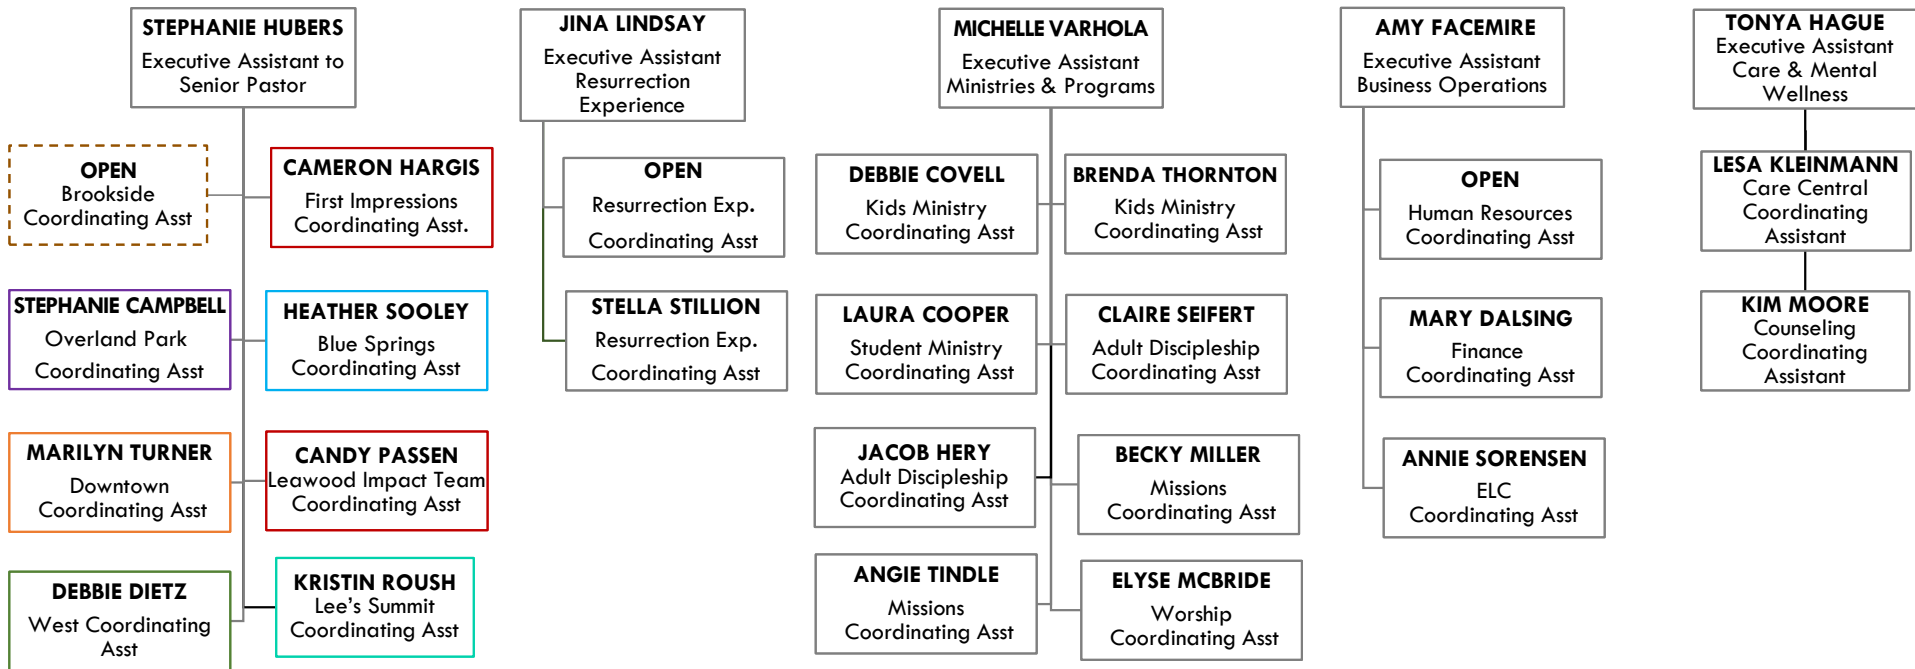

ADMINISTRATIVE PROFESSIONALS

- Leawood
- West
- Downtown
- Blue Springs
- Overland Park
- Brookside
- Spring Hill
- Liberty
- Lee's Summit
- Online/Churchwide

May 2025