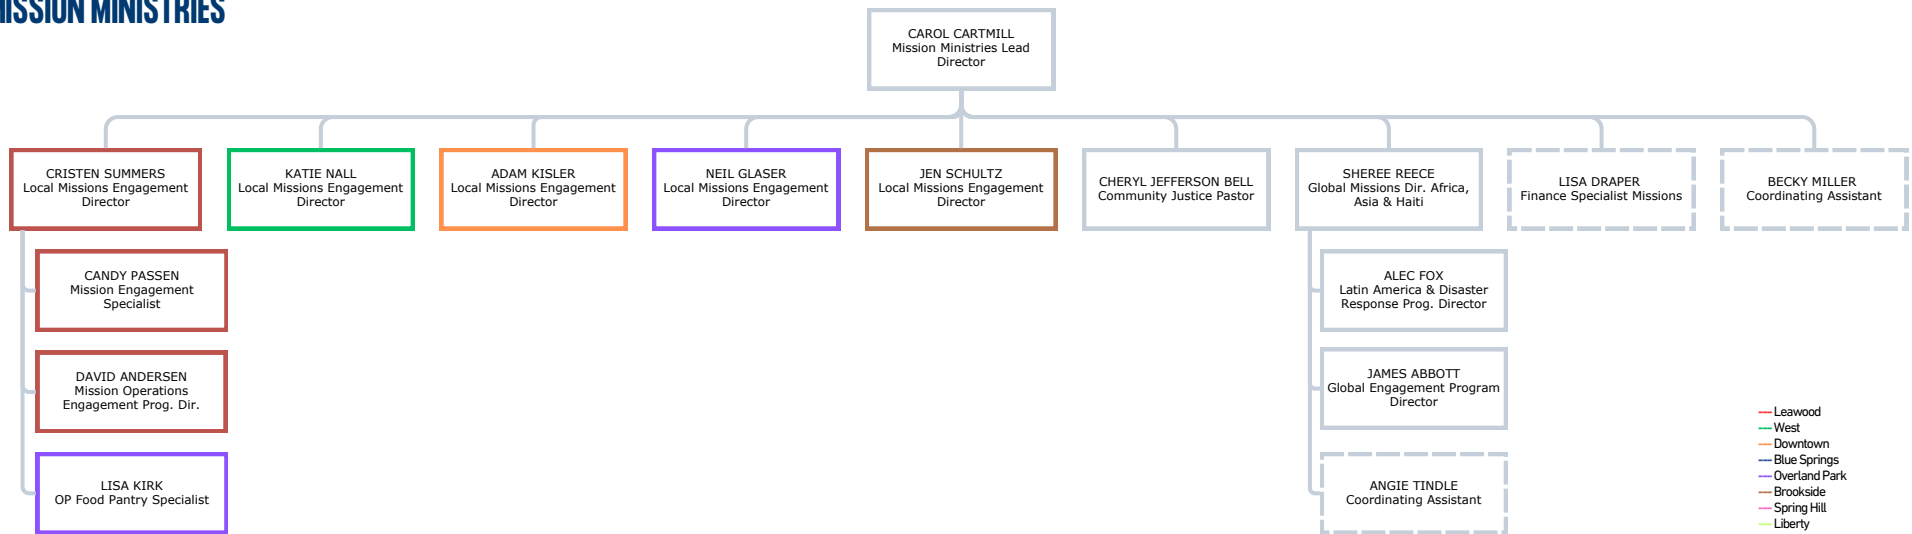

OPEN
Worship Experience
Specialist

ALLISON BRUNK
Worship Experience
Specialist

- Leewood
- West
- Downtown
- Blue Springs
- Overland Park
- Brookside
- Spring Hill
- Liberty
- Lee's Summit

KIDS' MINISTRIES

STUDENT MINISTRIES

- Leawood
- West
- Downtown
- Blue Springs
- Overland Park
- Brookside
- Spring Hill
- Liberty
- Lee's Summit

ADULT DISCIPLESHIP

MISSION MINISTRIES

- Leawood
- West
- Downtown
- Blue Springs
- Overland Park
- Brookside
- Spring Hill
- Liberty
- Lee's Summit

- Leawood
- West
- Downtown
- Blue Springs
- Overland Park
- Brookside
- Spring Hill
- Liberty
- Lee's Summit

 **BUSINESS OPERATIONS**

- Leawood
- West
- Downtown
- Blue Springs
- Overland Park
- Brookside
- Spring Hill
- Liberty
- Lee's Summit