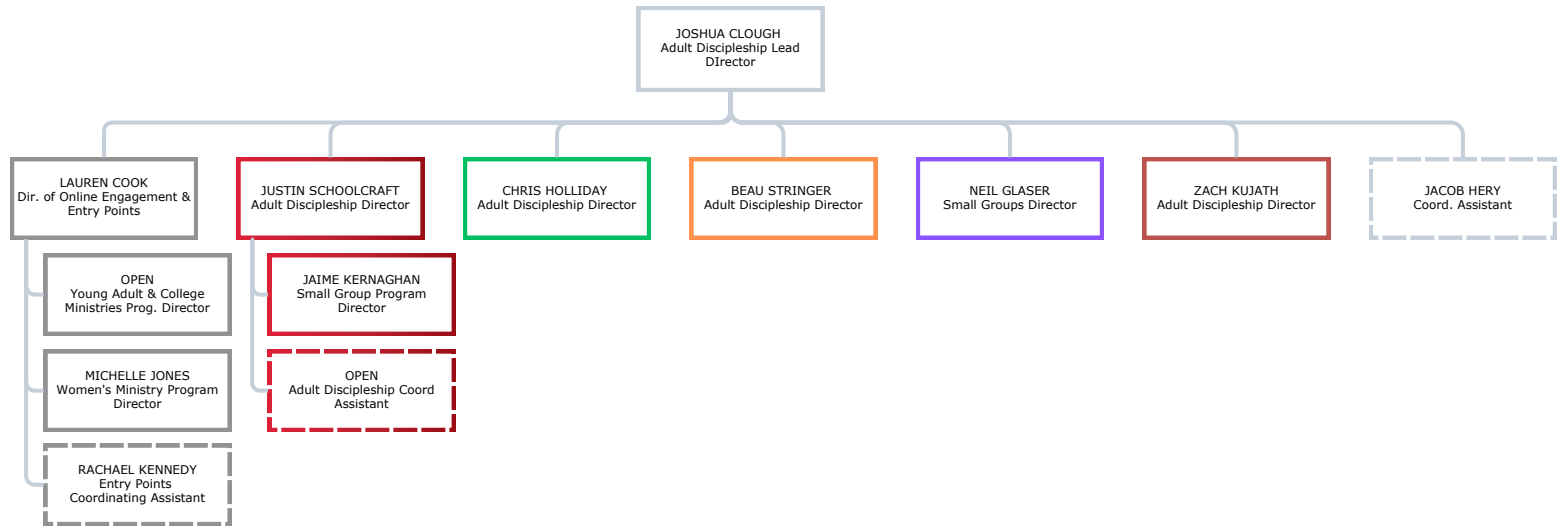

ADULT DISCIPLESHIP