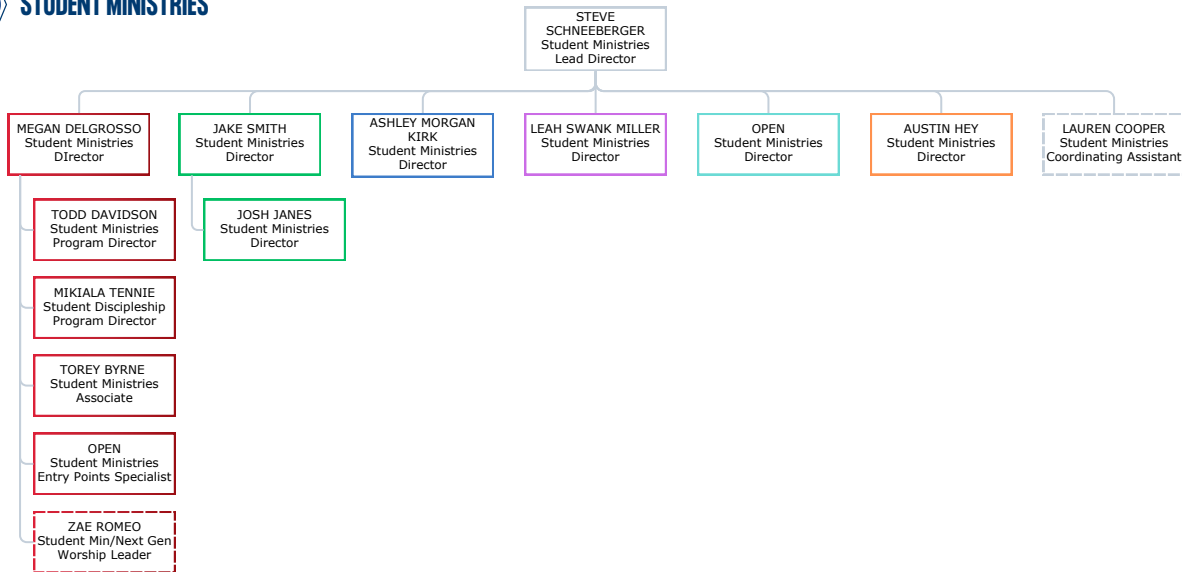

OPEN
Worship Experience
Specialist

ALLISON BRUNK
Worship Experience
Specialist

- Leewood
- West
- Downtown
- Blue Springs
- Overland Park
- Brookside
- Spring Hill
- Liberty
- Lee's Summit

KIDS' MINISTRIES

STUDENT MINISTRIES

- Leawood
- West
- Downtown
- Blue Springs
- Overland Park
- Brookside
- Spring Hill
- Liberty
- Lee's Summit

ADULT DISCIPLESHIP

MISSION MINISTRIES

- Leawood
- West
- Downtown
- Blue Springs
- Overland Park
- Brookside
- Spring Hill
- Liberty
- Lee's Summit