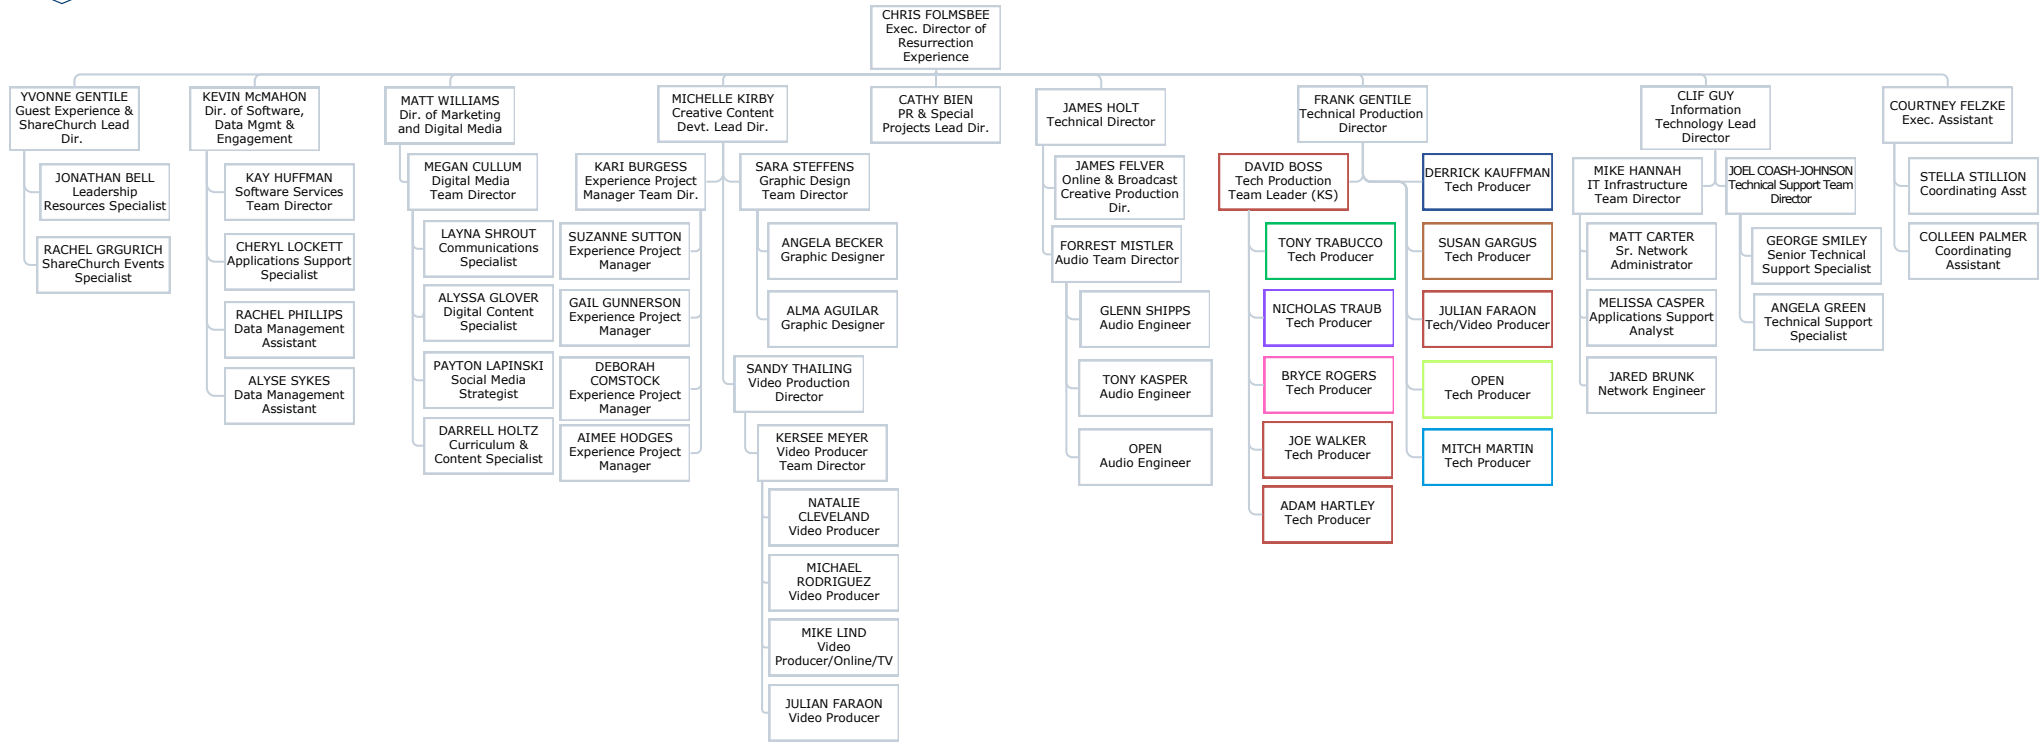

EXECUTIVE TEAM

- Leewood
- West
- Downtown
- Blue Springs
- Overland Park
- Brookside
- Spring Hill
- Liberty
- Lee's Summit

SCOTT CHROSTEK
Exec. Dir. Ministries
& Lead Dir. Worship

JUSTIN HUEY
Creative Worship Director

STUDENT MINISTRIES

- Leawood
- West
- Downtown
- Blue Springs
- Overland Park
- Brookside
- Spring Hill
- Liberty
- Lee's Summit

ADULT DISCIPLESHIP

MISSION MINISTRIES

- Leawood
- West
- Downtown
- Blue Springs
- Overland Park
- Brookside
- Spring Hill
- Liberty
- Lee's Summit

- Leawood
- West
- Downtown
- Blue Springs
- Overland Park
- Brookside
- Spring Hill
- Liberty
- Lee's Summit

 **BUSINESS OPERATIONS**

- Leawood
- West
- Downtown
- Blue Springs
- Overland Park
- Brookside
- Spring Hill
- Liberty
- Lee's Summit

DONOR RELATIONS

ADMINISTRATIVE PROFESSIONALS

- Leawood
- West
- Downtown
- Blue Springs
- Overland Park
- Brookside
- Spring Hill
- Liberty
- Lee's Summit