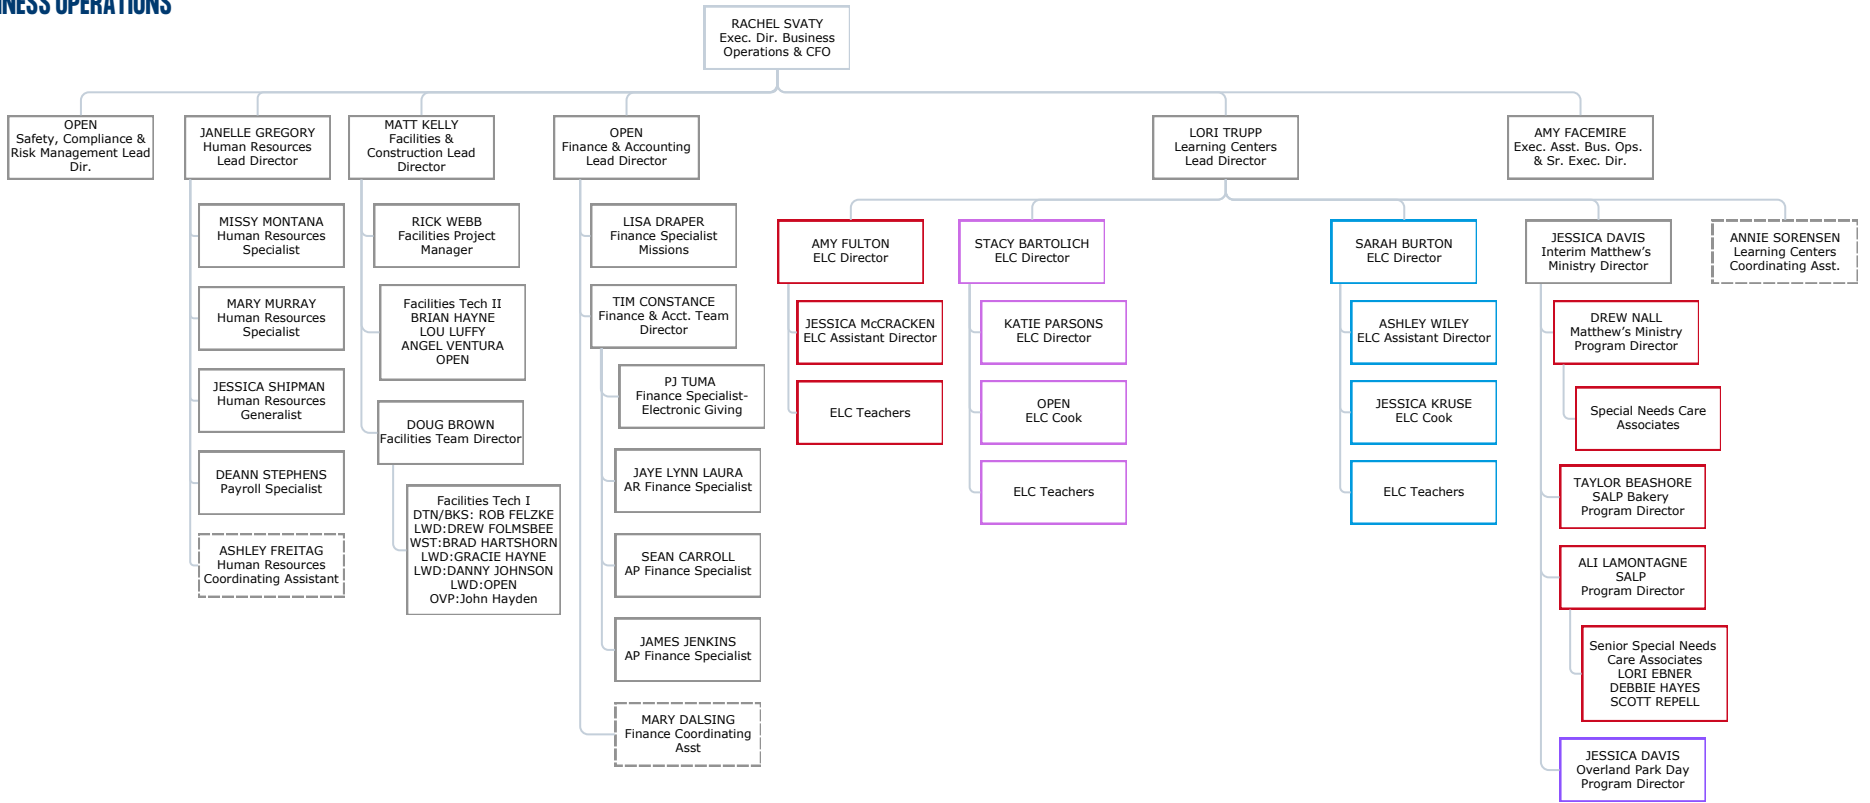

BUSINESS OPERATIONS

- Leawood
- West
- Downtown
- Blue Springs
- Overland Park
- Brookside
- Spring Hill
- Liberty
- Lee's Summit