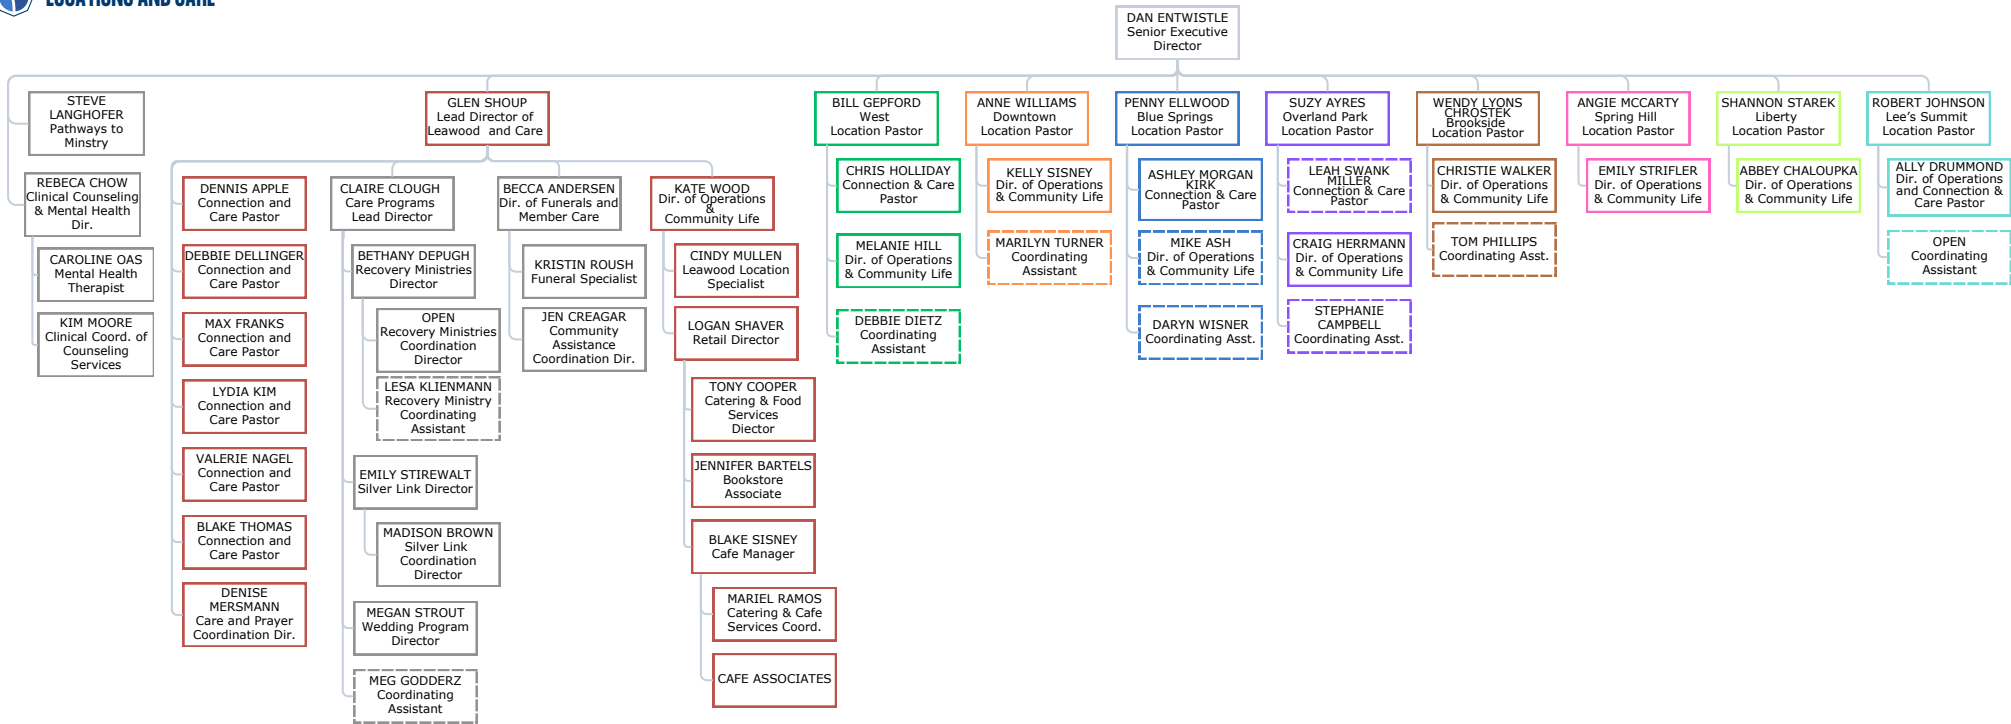

- Leawood
- West
- Downtown
- Blue Springs
- Overland Park
- Brookside
- Spring Hill
- Liberty
- Lee's Summit