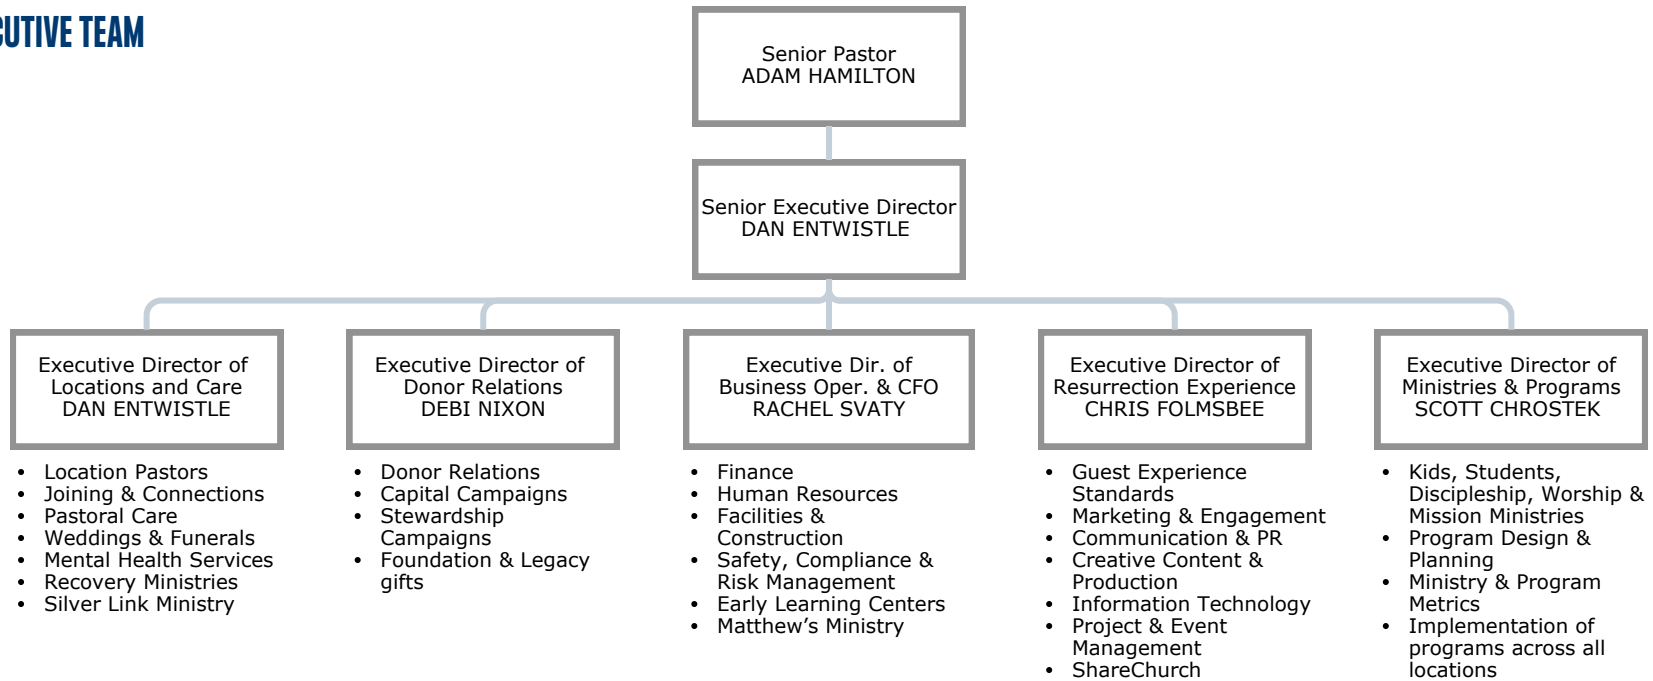

EXECUTIVE TEAM

- Leewood
- West
- Downtown
- Blue Springs
- Overland Park
- Brookside
- Spring Hill
- Liberty
- Lee's Summit

SCOTT CHROSTEK
Exec. Dir. Ministries
& Lead Dir. Worship

JUSTIN HUEY
Creative Worship Director