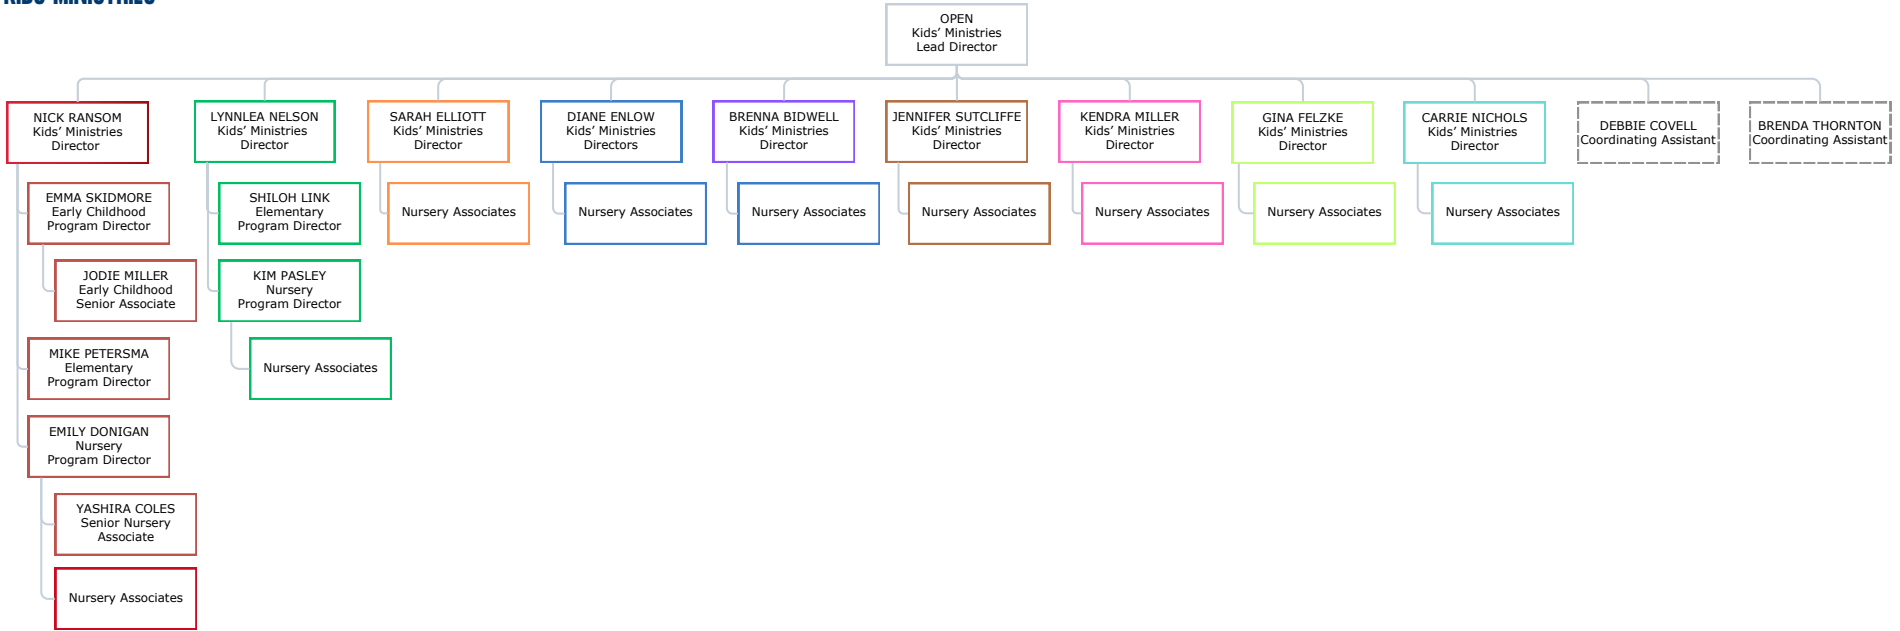

JAY PEACH
Worship Experience
Specialist

OPEN
Modern Worship Leader

SHARON BECK-DORAN
Traditional Worship Leader

CHY BILLINGS
Children's and Youth Choir
Director

DARYN WISNER
Worship Experience
Specialist & CA

OPEN
Worship Experience
Specialist

ALLISON BRUNK
Worship Experience
Specialist

- Leewood
- West
- Downtown
- Blue Springs
- Overland Park
- Brookside
- Spring Hill
- Liberty
- Lee's Summit

KIDS' MINISTRIES